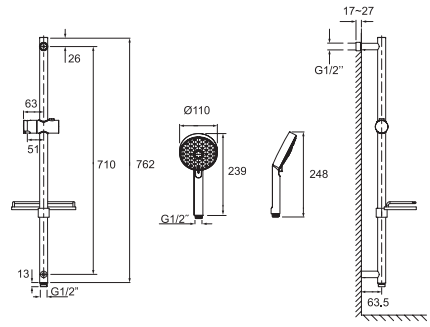

HydroRail Rain Shower Square Column Premium