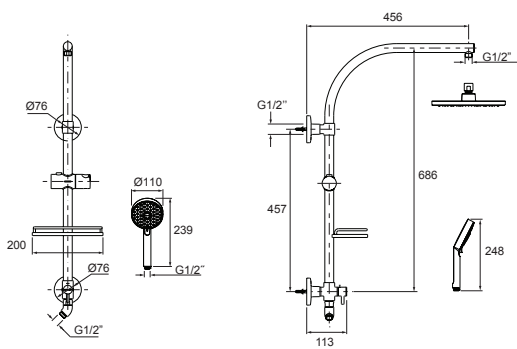

INTRODUCING HYDRORAIL™

THE ULTIMATE
RENOVATION SOLUTION

KOHLER now offers a modern slide rail, with or without overhead to replace an existing fixed shower head without having to pay for behind the wall plumbing changes.

- Easy to install – top installing bracket is the water feed allowing an easy quick conversion from rose to slide rail
- Comes in round and square overheads or standard single slide rail
- Suitable for mains pressure
- WELS Rating: 3 star, 7.5 litres/min for HydroRail Slide Shower, HydroRail Rain Shower Round and Square Column Premium
- Features KOHLER Catalyst air induction technology

See the full range at kohler.com.au
Check online for a showroom near you.

ABOVE: Existing showerhead and mixer, before installing HydroRail using the same plumbing.

HydroRail Rain Shower Round Column Premium