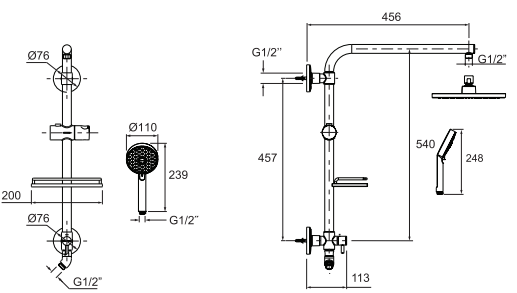

INTRODUCING HYDRORAIL™

THE ULTIMATE
RENOVATION SOLUTION

KOHLER now offers a modern slide rail, with or without overhead to replace an existing fixed shower head without having to pay for behind the wall plumbing changes.

- Easy to install – top installing bracket is the water feed allowing an easy quick conversion from rose to slide rail
- Comes in round and square overheads or standard single slide rail
- Suitable for mains pressure
- WELS Rating: 3 star, 7.5 litres/min for HydroRail Slide Shower, HydroRail Rain Shower Round and Square Column Premium
- Features KOHLER Catalyst air induction technology

See the full range at kohler.com.au
Check online for a showroom near you.

Kohler.com.au