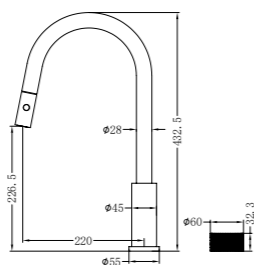

NR252009BZ