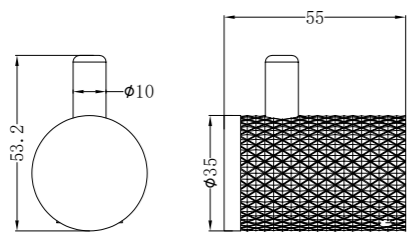

Opal Robe Hook
Brushed Nickel

NR2580aBN