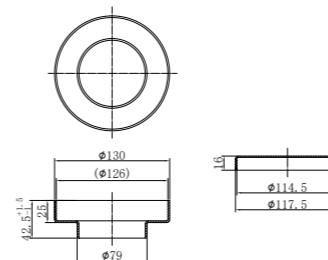

NRA706BG

Universal Pop Up Waste
Brushed Gold

NRA707BG

40mm Bath Pop-Up Plug With Removable Waste No Overflow
Brushed Gold

NRFW004BG

130mm Round Tile Insert Floor Waste 80mm Outlet
Brushed Gold

NRFW003BG

100mm Round Tile Insert Floor Waste 50mm Outlet
Brushed Gold