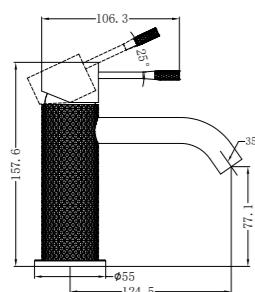

Opal Basin Mixer Graphite
Wels Rating: 5 Star, 5L/Min
Wels REG No. T37080

NR251901aGR