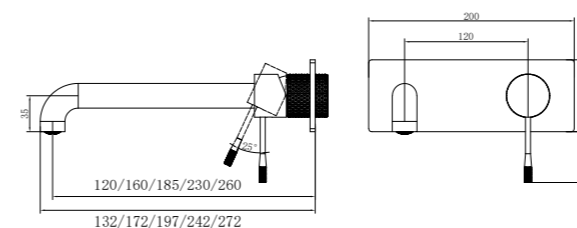

**NR251907a120BG/NR251907a160BG
NR251907aBG/NR251907a230BG/NR251907a260BG**

Opal Wall Basin/Bath Mixer 120/160/185/230/260mm Spout
Brushed Gold
Wels Rating: 5 Star, 6L/Min
Wels REG No. T41905/T41906/T37009/T41907/T41908