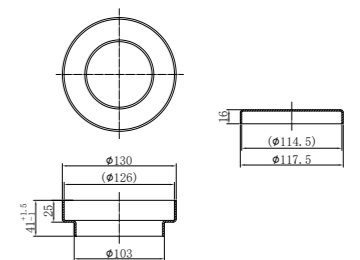

130mm Round Tile Insert Floor Waste 100mm Outlet
Brushed Nickel