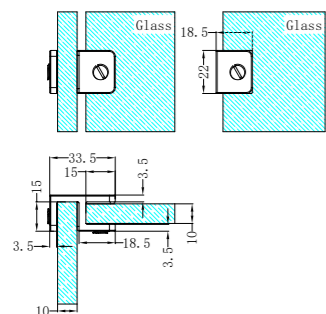

NRSH102aBG

180 Degree Glass to Glass Shower Hinge 10mm Glass
Brushed Gold

NRSH204aBG

90 Degree Glass to Wall Bracket 10mm Glass
Brushed Gold

NRSH301aBG

Round Shower Knob
Brushed Gold

NRSH201aBG

Over-Panel Glass to Glass Fitting 10mm Glass
Brushed Gold