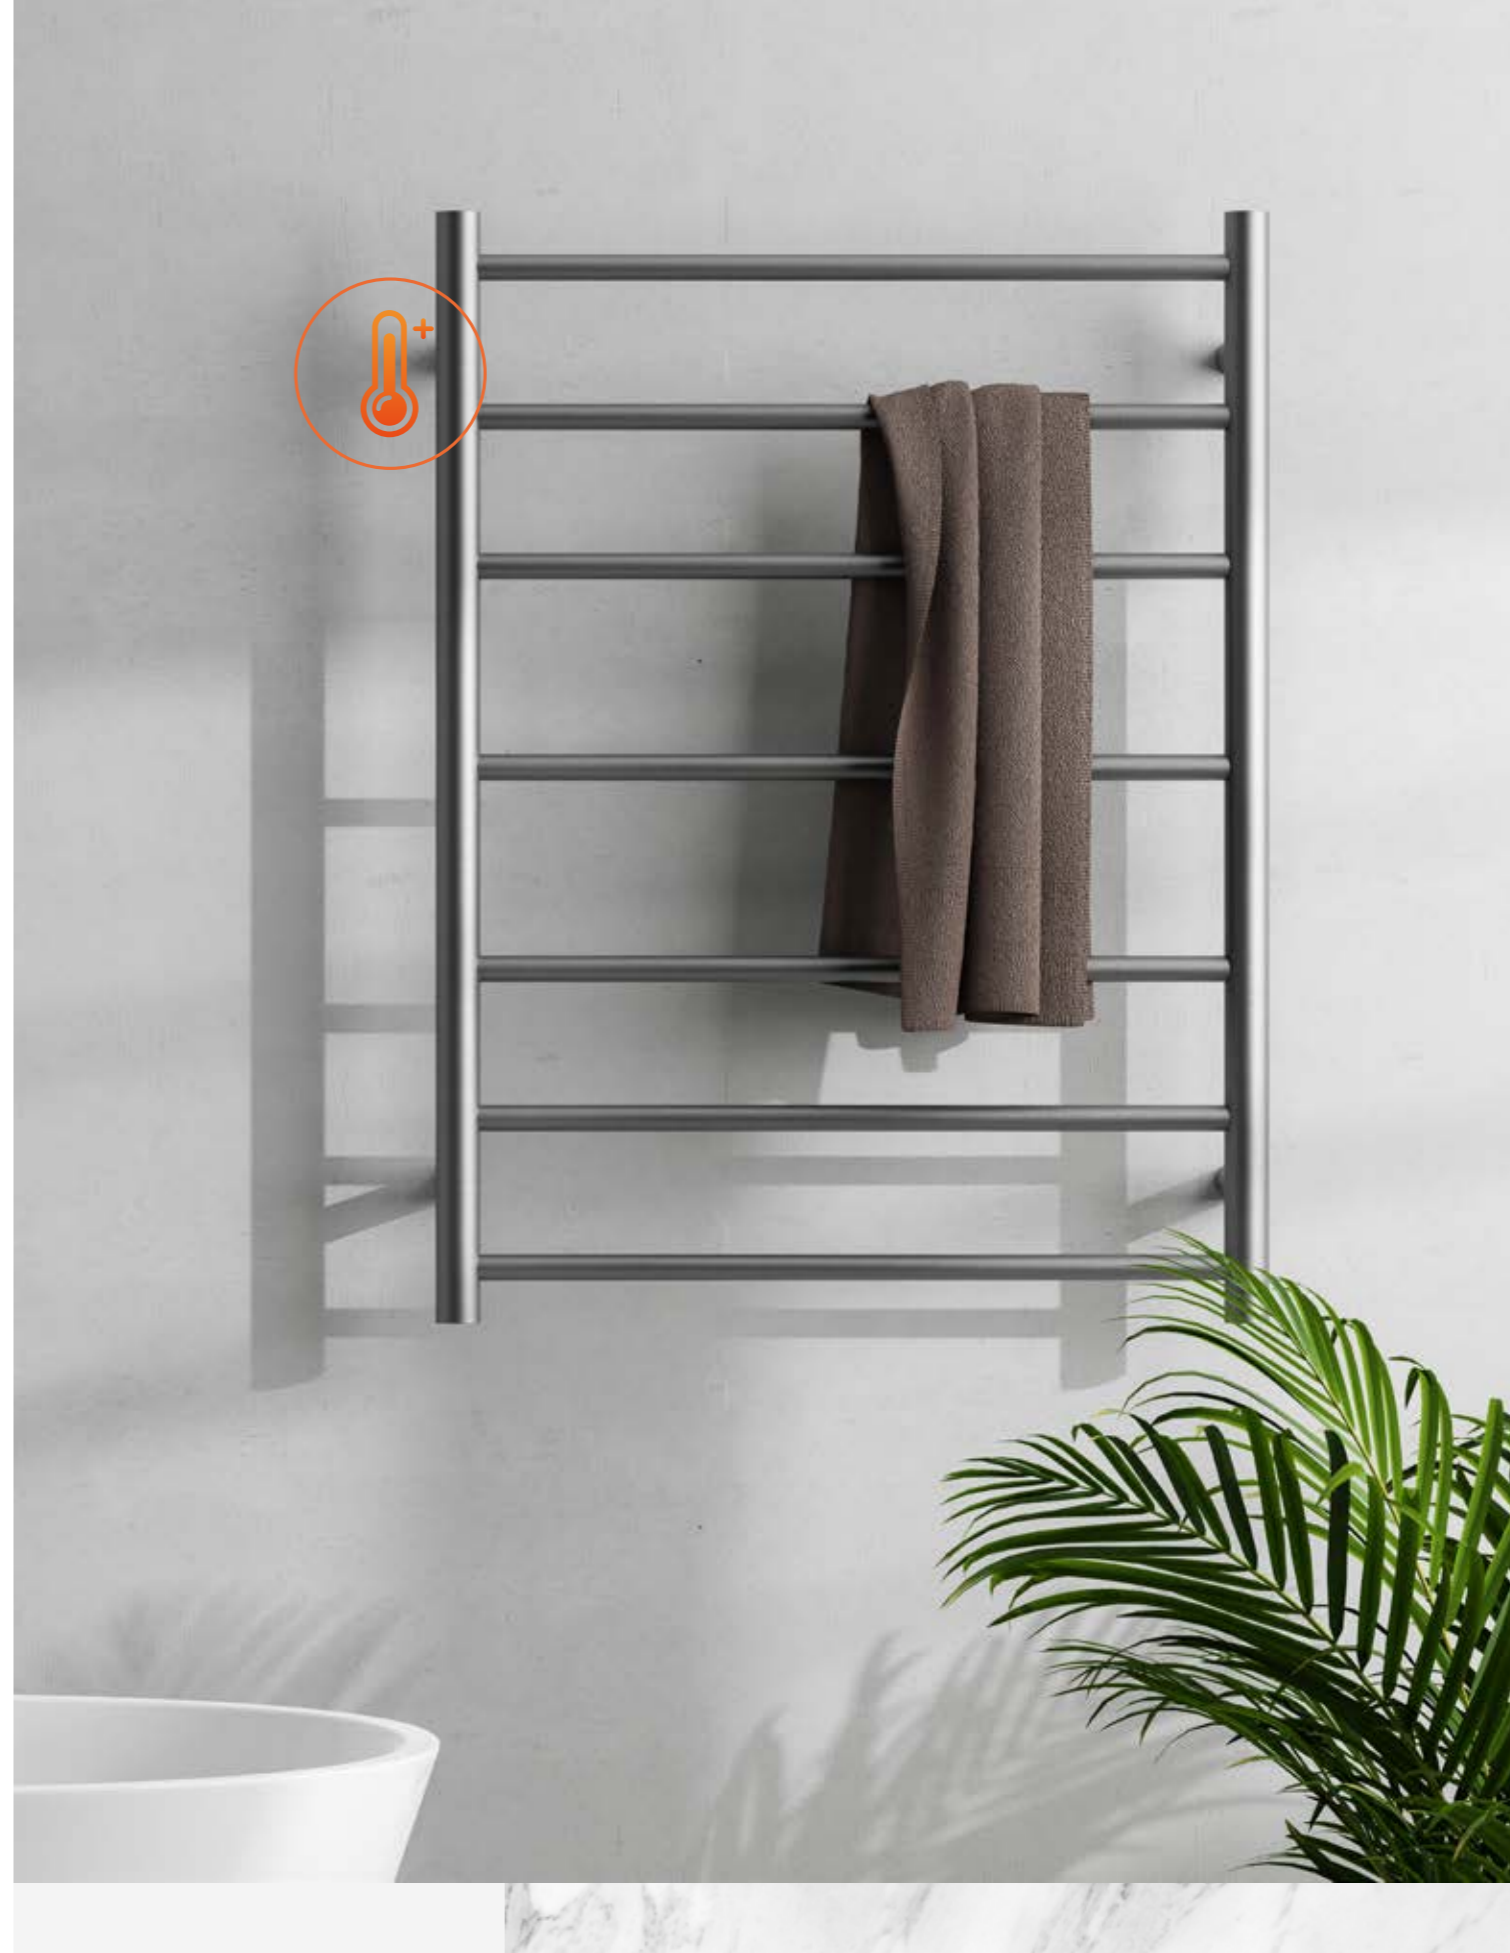

NR190002hGR

Heated Towel Ladder
Graphite