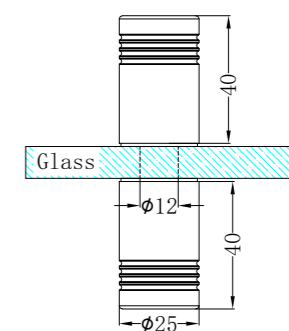

Round Shower Knob
Brushed Nickel

NRSH201aBN