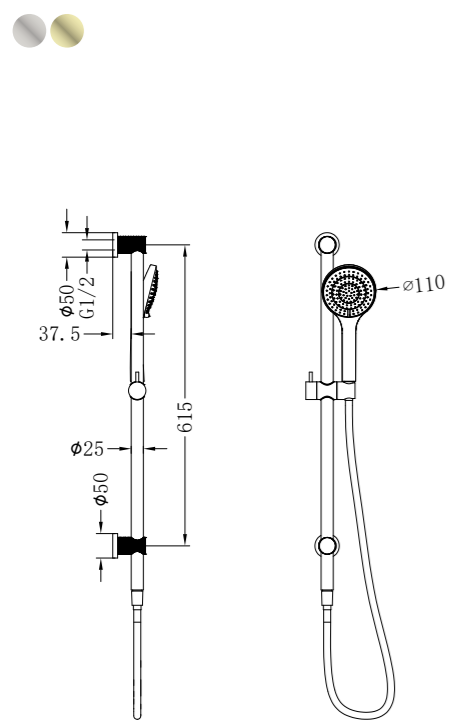

Opal Shower Rail With Air Shower
Wels Rating: 3 Star, 9L/Min
Wels REG No. S15219

Brushed Nickel
NR251905aBN