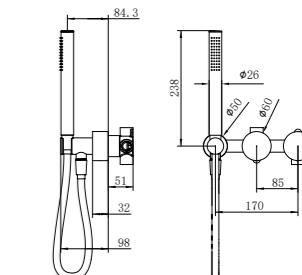

Opal Progressive Basin Set Brushed Gold
Wels Rating: 6 Star, 4.5L/Min
Wels REG No. T35958

Opal Progressive Tall Basin Set Brushed Gold
Wels Rating: 5 Star, 6L/Min
Wels REG No. T35924

Opal Progressive Shower System
With Spout 230mm Brushed Gold
Wels Rating: 7.5L/Min, Not Star Rated

Opal Progressive Shower System
With Spout 250mm Brushed Gold
Wels Rating: 7.5L/Min, Not Star Rated

Opal Progressive Shower System Separate
Plate With Spout 230mm Brushed Gold
Wels Rating: 7.5L/Min, Not Star Rated

Opal Progressive Wall Basin/Bath Set 120
/160/185/230/260mm Spout Brushed Gold
Wels Rating: 5 Star, 6L/Min
Wels REG No. T41903/T40549/T40550
/T40551/T41904

Opal Progressive Pull Out Kitchen Set
Brushed Gold
Wels Rating: 6 Star, 4.5L/Min
Wels REG No. T41356

Opal Progressive Shower Mixer
Brushed Gold
Wels Rating: N/A

Opal Progressive Shower System Separate
Plate With Spout 250mm Brushed Gold
Wels Rating: 7.5L/Min, Not Star Rated

Opal Progressive Shower System
Brushed Gold
Wels Rating: 7.5L/Min, Not Star Rated

Opal Progressive Shower System
Separate Plate Brushed Gold
Wels Rating: 7.5L/Min, Not Star Rated