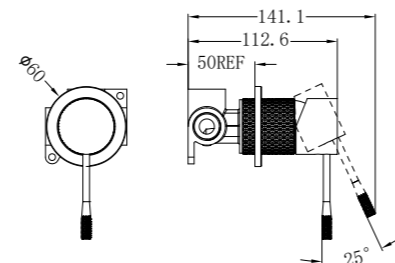

NR251909hBN

Opal Shower Mixer With 60mm Plate
Brushed Nickel
Wels Rating: N/A

**NR251907a120BN/ NR251907a160BN
NR251907aBN/ NR251907a230BN/ NR251907a260BN**

Opal Wall Basin/Bath Mixer 120/160/185/230/260mm Spout
Brushed Nickel
Wels Rating: 5 Star, 6L/Min
Wels REG No. T41905/T41906/T37009/T41907/T41908