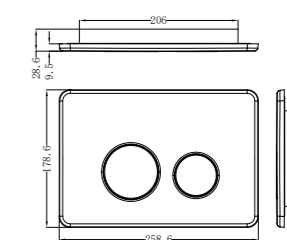

NR190002hBG

Heated Towel Ladder
Brushed Gold

NRV900hBG

Heated Vertical Towel Rail
Brushed Gold

NR262109dBG

Washing Machine Tap Set
Brushed Gold

NRPL001BG

In Wall Toilet Push Plate
Brushed Gold