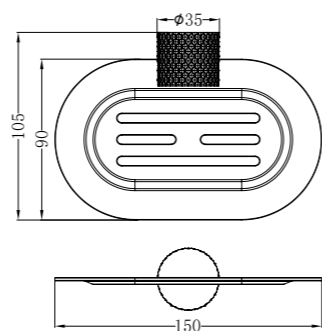

Opal Soap Dish Holder
Brushed Gold