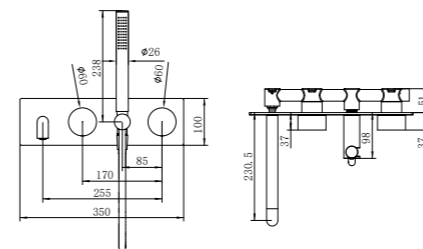

NR252003a250GR

Opal Progressive Shower System
With Spout 250mm Graphite
Wels Rating: 7.5L/Min, Not Star Rated