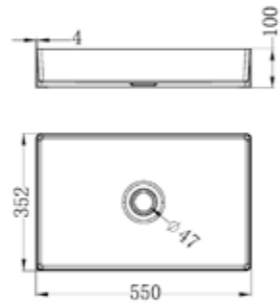

Rectangle Stainless Steel Basin
Graphite

NRA706GR