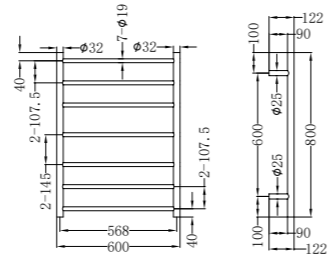

NR190002hGR

Heated Towel Ladder
Graphite

Heated Towel Ladder

NRPL001GR

In Wall Toilet Push Plate
Graphite

NRV900hGR

Heated Vertical Towel Rail
Graphite

NR262109dGR