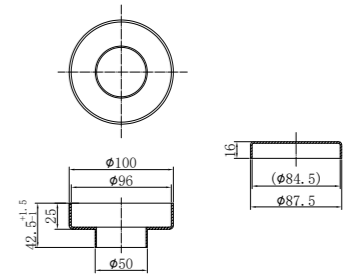

NRA707BN

40mm Bath Pop-Up Plug With Removable Waste No Overflow
Brushed Nickel

NRFW004BN

130mm Round Tile Insert Floor Waste 80mm Outlet
Brushed Nickel

NRFW003BN

100mm Round Tile Insert Floor Waste 50mm Outlet
Brushed Nickel