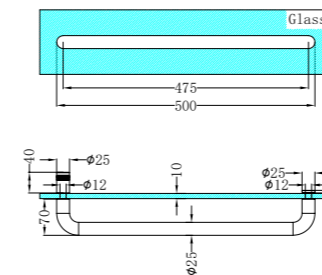

Square Shower Knob Handle
Gun Metal

NRSH303aGM