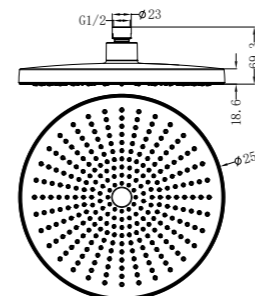

NR508079GR

250mm Opal Shower Head Graphite
Wels Rating: 3 Star, 9L/Min
Wels REG No. S17297