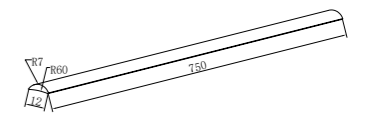

Square Shower Knob Handle
Gun Metal

NRSH303aGM

Towel Bar 500mm
Gun Metal

NRSH401GM

Half Round Water Seal Rail 750mm
Gun Metal

Warranty Periods

- 1.Goods sold by are made to the highest industry standards and quality, which is reflected in the warranty against defects.
- 2.This warranty policy is issued by Nero Bathrooms International Pty Ltd t/as Nero Tapware ABN 57 148 833 989 (Supplier) of 11-13 Buontempo Road Carrum Downs, Victoria, Australia, telephone (03) 8786 3170, email warranty@nerotapware.com.au.
- 3.The following warranty periods apply to goods purchased after 1 January 2023: