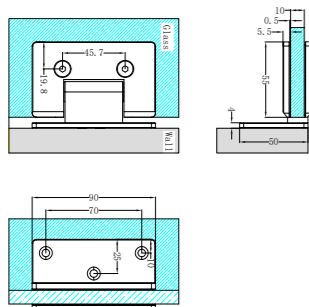

Washing Machine Tap Set
Graphite

Heated Vertical Towel Rail

NRSH101aBN

90 Degree Glass to Wall Shower Hinge 10mm Glass
Brushed Nickel

NRSH102aBN

180 Degree Glass to Glass Shower Hinge 10mm Glass
Brushed Nickel