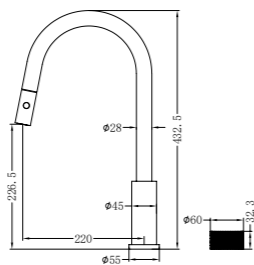

NR252009BG