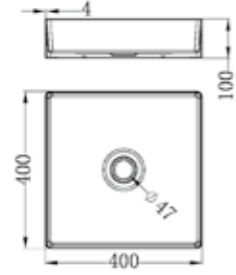

Square 400mm Stainless Steel Basin
Brushed Nickel

NRB401rBN