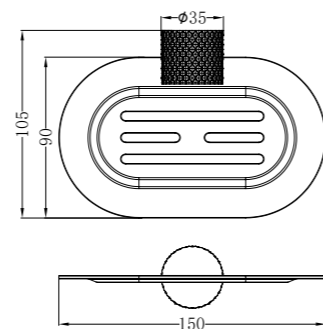

NR2524dBZ

Opal Double Towel Rail 600mm
Brushed Bronze

NR2586BZ

Opal Toilet Roll Holder
Brushed Bronze

NR2581BZ

Opal Soap Dish Holder
Brushed Bronze

NR2530BZ

Opal Single Towel Rail 800mm
Brushed Bronze