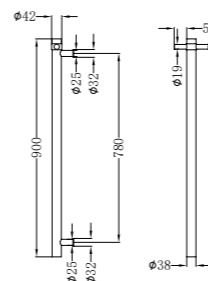

Heated Vertical Towel Rail
Brushed Gold

NR262109dBG