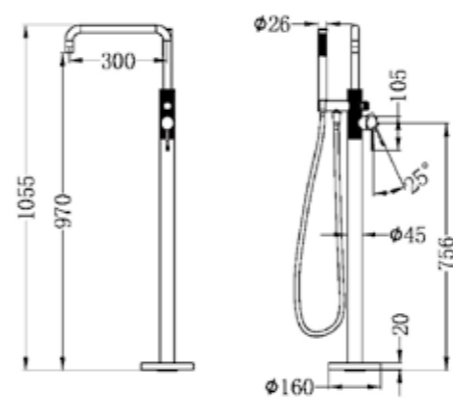

NR251903aBN

Opal Free Standing Bath Mixer With Hand Shower
Brushed Nickel
Wels Rating: 3 Star, 9L/Min
Wels REG No. S17464

Brushed Gold
NR251905hBG