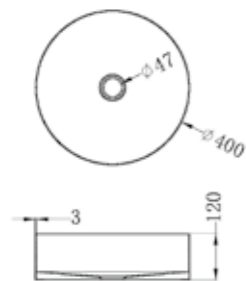

Round 400mm Stainless Steel Basin
Brushed Gold

NRB3555BG