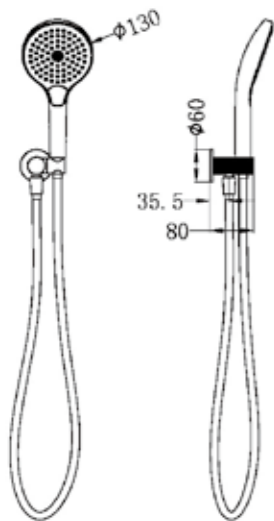

NR251905fBN

Opal Shower Bracket With Air Shower II
Brushed Nickel
Wels Rating: 3 Star, 9L/Min
Wels REG No. S17299