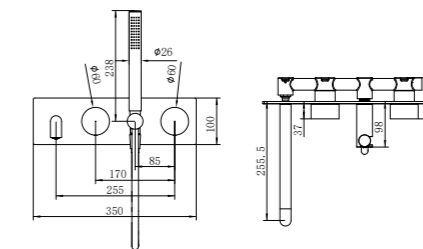

NR252003b230BG

Opal Progressive Shower System Separate
Plate With Spout 230mm Brushed Gold
Wels Rating: 7.5L/Min, Not Star Rated