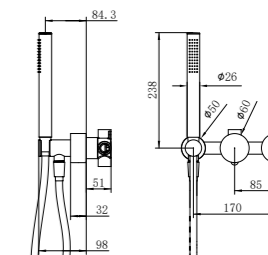

Nevo Tapware

Nevo Tapware

NR252001GR

Opal Progressive Basin Set Graphite
Wels Rating: 6 Star, 4.5L/Min
Wels REG No. T35958

Opal Progressive Tall Basin Set Graphite
Wels Rating: 5 Star, 6L/Min
Wels REG No. T35924

Opal Progressive Shower System
With Spout 230mm Graphite
Wels Rating: 7.5L/Min, Not Star Rated

Opal Progressive Shower System
With Spout 250mm Graphite
Wels Rating: 7.5L/Min, Not Star Rated

Opal Progressive Shower System Separate
Plate With Spout 230mm Graphite
Wels Rating: 7.5L/Min, Not Star Rated

Opal Progressive Wall Basin/Bath Set 120
/160/185/230/260mm Spout Graphite
Wels Rating: 5 Star, 6L/Min
Wels REG No. T41903/T40549/T40550
/T40551/T41904

Opal Progressive Pull Out Kitchen Set
Graphite
Wels Rating: 6 Star, 4.5L/Min
Wels REG No. T41356

Opal Progressive Shower Mixer
Graphite
Wels Rating: N/A

Opal Progressive Shower System Separate
Plate With Spout 250mm Graphite
Wels Rating: 7.5L/Min, Not Star Rated

Opal Progressive Shower System
Graphite
Wels Rating: 7.5L/Min, Not Star Rated

Opal Progressive Shower System
Separate Plate Graphite
Wels Rating: 7.5L/Min, Not Star Rated