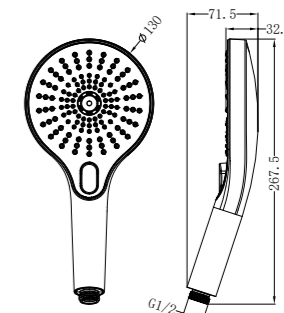

Opal Hand Shower Brushed Gold
Wels Rating: 3 Star, 9L/Min
Wels REG No. S15216

NR508076BN

230mm Air Shower Head Brushed Nickel
Wels Rating: 3 Star, 9L/Min
Wels REG No. S17296