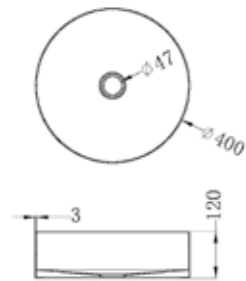

100mm Round Tile Insert Floor Waste 50mm Outlet
Brushed Bronze

NRFW005BZ

130mm Round Tile Insert Floor Waste 100mm Outlet
Brushed Bronze

NRB401sGR

Square 400mm Stainless Steel Basin
Graphite

NRB401rGR

Round 400mm Stainless Steel Basin
Graphite