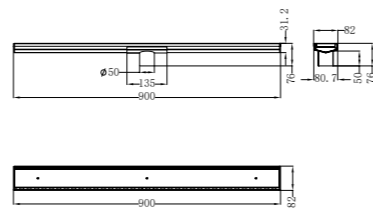

NR190002hGR

Heated Towel Ladder
Graphite