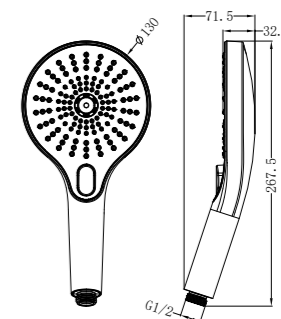

NR508077BZ

Opal Hand Shower Brushed Bronze
 Wels Rating: 3 Star, 9L/Min
 Wels REG No. S15216

NR508079GR

250mm Opal Shower Head Graphite
 Wels Rating: 3 Star, 9L/Min
 Wels REG No. S17297

NR508077GR

Opal Hand Shower Graphite
 Wels Rating: 3 Star, 9L/Min
 Wels REG No. S15216