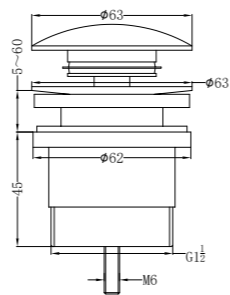

Universal Pop Up Waste
Graphite

NRA707GR