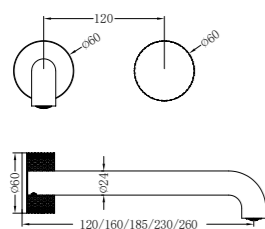

NR252001BG

Opal Progressive Wall Basin/Bath Set 120
/160/185/230/260mm Spout Brushed Nickel
Wels Rating: 5 Star, 6L/Min
Wels REG No. T41903/T40549/T40550
/T40551/T41904

Opal Progressive Pull Out Kitchen Set
Brushed Nickel
Wels Rating: 6 Star, 4.5L/Min
Wels REG No. T41356