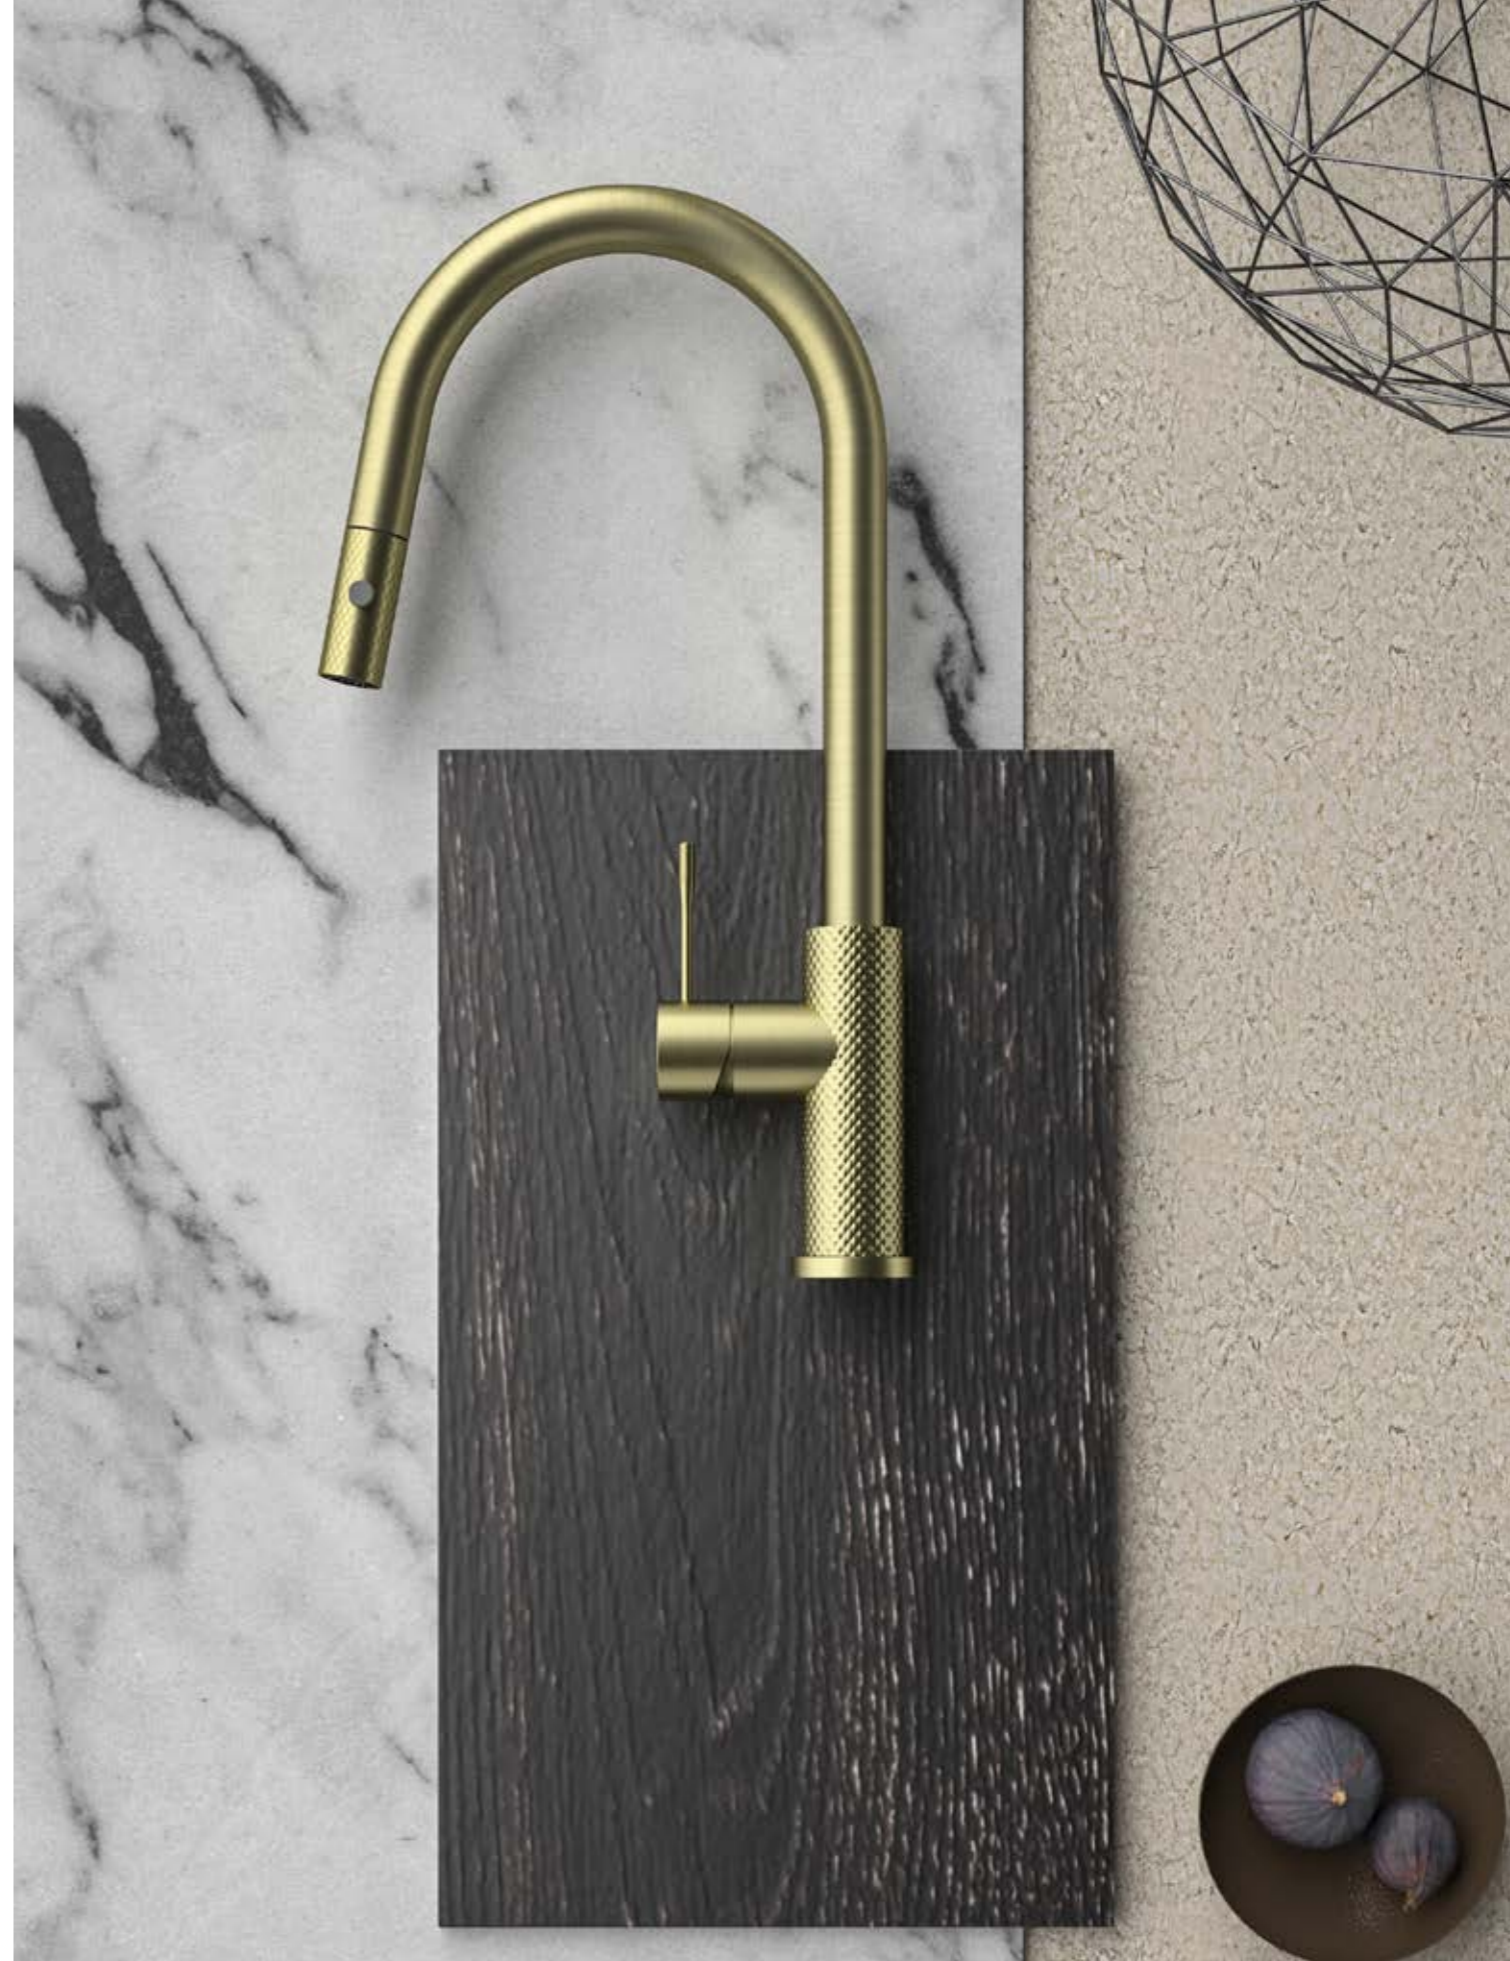

NR251901BG

Opal Basin Mixer Brushed Gold
Wels Rating: 5 Star, 5L/Min
Wels REG No. T37080

NR251901aBG

Opal Tall Basin Mixer Brushed Gold
Wels Rating: 5 Star, 5L/Min
Wels REG No. T37081

NR251908BG

Opal Pull Out Sink Mixer With
Vegie Spray Function Brushed Gold
Wels Rating: 6 Star, 4.5L/Min
Wels REG No. T37010

NR251909BG

Opal Shower Mixer With 80mm Plate
Brushed Gold
Wels Rating: N/A

NR251909hBG

Opal Shower Mixer With 60mm Plate
Brushed Gold
Wels Rating: N/A

NR251909aBG

Opal Shower Mixer With Divertor
Brushed Gold
Wels Rating: N/A

NR251909eBG

Opal Shower Mixer With Divertor Separate Plate
Brushed Gold
Wels Rating: N/A

**NR251907a120BG/NR251907a160BG
NR251907aBG/NR251907a230BG/NR251907a260BG**

Opal Wall Basin/Bath Mixer 120/160/185/230/260mm Spout
Brushed Gold
Wels Rating: 5 Star, 6L/Min
Wels REG No. T41905/T41906/T37009/T41907/T41908