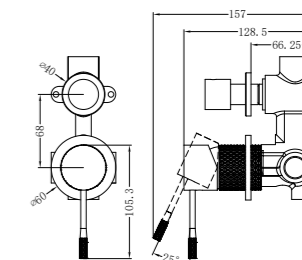

NR251909eBG

Opal Shower Mixer With Divertor Separate Plate
Brushed Gold
Wels Rating: N/A