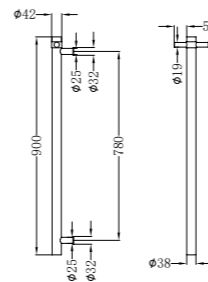

Heated Vertical Towel Rail
Brushed Bronze

NR262109dBZ