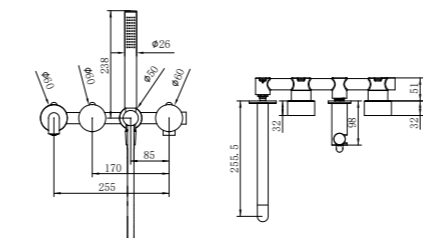

NR252003cBG

Opal Progressive Shower System
Brushed Gold
Wels Rating: 7.5L/Min, Not Star Rated