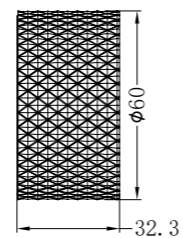

Opal Progressive Shower Mixer
Brushed Gold
Wels Rating: N/A

NR252003b250BG

Opal Progressive Shower System Separate
Plate With Spout 250mm Brushed Gold
Wels Rating: 7.5L/Min, Not Star Rated