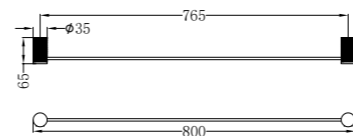

NR2524BG

Opal Single Towel Rail 600mm
Brushed Gold

NR2524dBG

Opal Double Towel Rail 600mm
Brushed Gold

NR2530BG

Opal Single Towel Rail 800mm
Brushed Gold

NR2530dBG

Opal Double Towel Rail 800mm
Brushed Gold