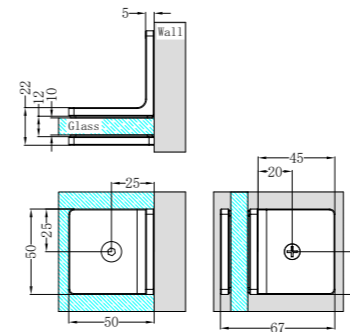

NRSH301aBG

Round Shower Knob
Brushed Gold