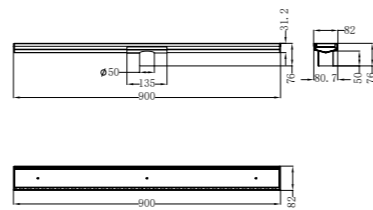

NRFG001hsBZ

Tile Insert V Channel Floor Grate 89mm Outlet With Hole Saw
Brushed Bronze

NR190001BZ

Non-Heated Towel Ladder
Brushed Bronze

NRFG002hsBZ

Tile Insert V Channel Floor Grate 50mm Outlet With Hole Saw
Brushed Bronze