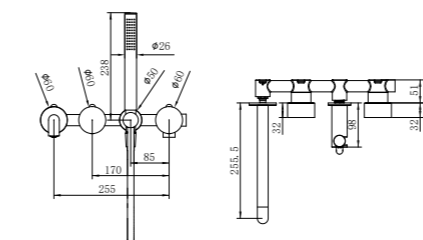

NR252003cBN

Opal Progressive Shower System
Brushed Nickel
Wels Rating: 7.5L/Min, Not Star Rated