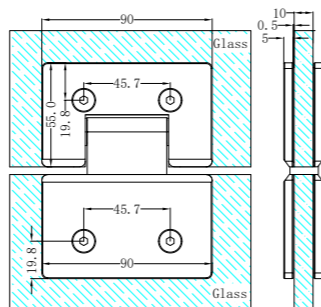

Washing Machine Tap Set
Graphite

Heated Vertical Towel Rail

NRSH101aBN

90 Degree Glass to Wall Shower Hinge 10mm Glass
Brushed Nickel

NRSH102aBN

180 Degree Glass to Glass Shower Hinge 10mm Glass
Brushed Nickel