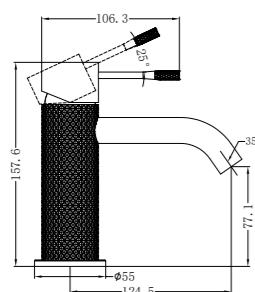

Opal Basin Mixer Brushed Bronze
Wels Rating: 5 Star, 5L/Min
Wels REG No. T37080

NR251901aBZ