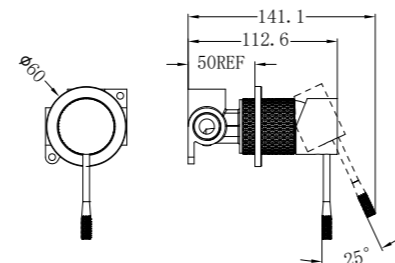

Opal Shower Mixer With 60mm Plate
Brushed Bronze
Wels Rating: N/A

**NR251907a120BZ/NR251907a160BZ
NR251907aBZ/NR251907a230BZ/NR251907a260BZ**