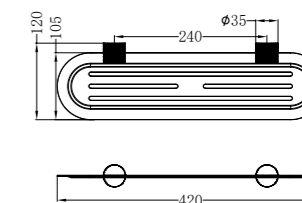

Opal Metal Shower Shelf
Brushed Bronze