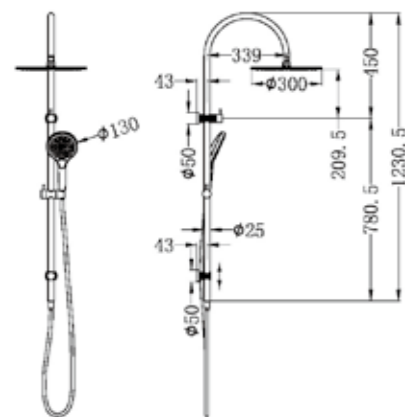

NR251905hBN

Opal Twin Shower Set With Air Shower II
Brushed Nickel
Wels Rating: Overhead Shower 3 Star, 9L/Min
Hand Shower 3 Star, 9L/Min
Wels REG No. S17340