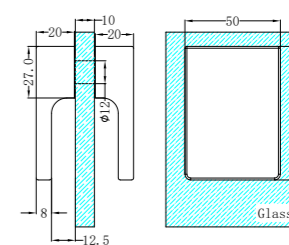

NRSH203aBN

Shower U Bracket 10mm Glass
Brushed Nickel

NRSH302aBN

Square Shower Knob Handle
Brushed Nickel

NRSH303aBN

Towel Bar 500mm
Brushed Nickel

NRSH101aBG

90 Degree Glass to Wall Shower Hinge 10mm Glass
Brushed Gold