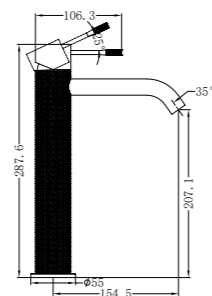

Opal Tall Basin Mixer Brushed Gold
Wels Rating: 5 Star, 5L/Min
Wels REG No. T37081

NR251908BG