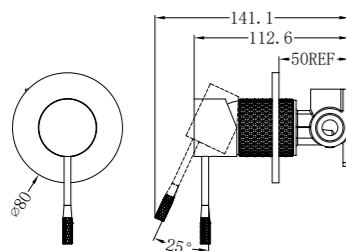

NR251909aGR

Opal Shower Mixer With Divertor Graphite
Wels Rating: N/A

NR251909eGR

Opal Shower Mixer With Divertor Separate Plate Graphite
Wels Rating: N/A

NR251909GR

Opal Shower Mixer With 80mm Plate Graphite
Wels Rating: N/A