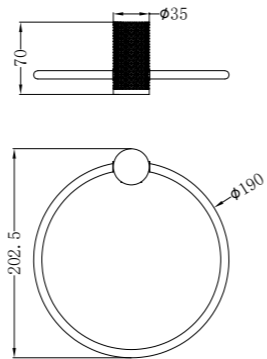

Opal Towel Ring
Brushed Nickel

NR2524BN