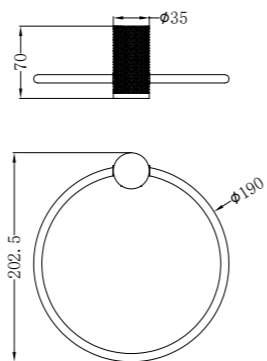

Opal Towel Ring
Brushed Gold

NR2581BG