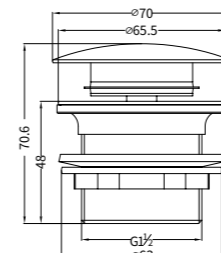

40mm Bath Pop-Up Plug With Removable Waste No Overflow
Brushed Bronze

NRFW004BZ