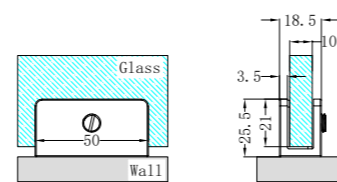

Shower U Bracket 10mm Glass
Brushed Bronze

NRSH302aBZ