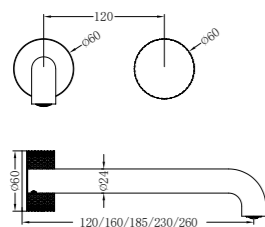

NR252001BZ

Opal Progressive Wall Basin/Bath Set 120
/160/185/230/260mm Spout Brushed Gold
Wels Rating: 5 Star, 6L/Min
Wels REG No. T41903/T40549/T40550
/T40551/T41904

Opal Progressive Pull Out Kitchen Set
Brushed Gold
Wels Rating: 6 Star, 4.5L/Min
Wels REG No. T41356