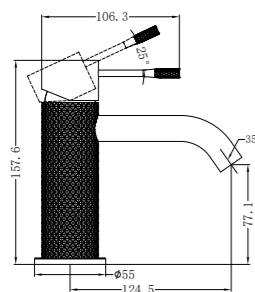

Opal Basin Mixer Brushed Gold
Wels Rating: 5 Star, 5L/Min
Wels REG No. T37080

NR251901aBG