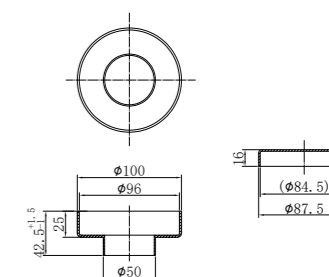

100mm Round Tile Insert Floor Waste 50mm Outlet
Brushed Bronze

NRFW005BZ