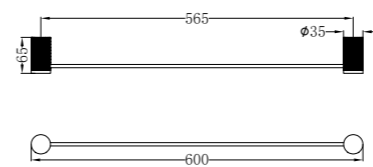

Opal Single Towel Rail 600mm
Brushed Nickel

NR2524dBN