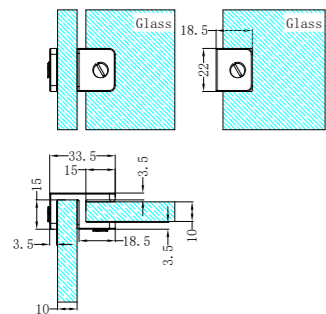

Over-Panel Glass to Glass Fitting 10mm Glass
Gun Metal

NRSH202aGM