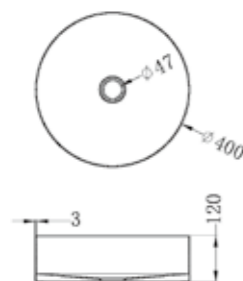

NRFW005BG

130mm Round Tile Insert Floor Waste 100mm Outlet
Brushed Gold

NRB401sBZ

Square 400mm Stainless Steel Basin
Brushed Bronze

NRB401rBZ

Round 400mm Stainless Steel Basin
Brushed Bronze

NRB3555BZ

Rectangle Stainless Steel Basin
Brushed Bronze