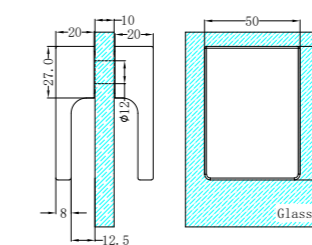

NRSH401BG

Half Round Water Seal Rail 750mm
Brushed Gold

NRSH101aBZ

90 Degree Glass to Wall Shower Hinge 10mm Glass
Brushed Bronze

NRSH102aBZ

180 Degree Glass to Glass Shower Hinge 10mm Glass
Brushed Bronze