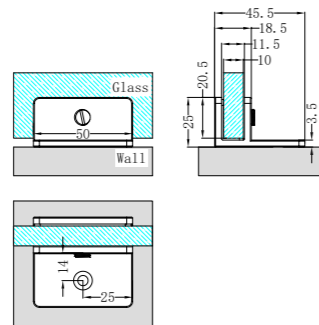

NRSH401BG

Half Round Water Seal Rail 750mm
Brushed Gold

NRSH101aBZ

90 Degree Glass to Wall Shower Hinge 10mm Glass
Brushed Bronze

NRSH102aBZ

180 Degree Glass to Glass Shower Hinge 10mm Glass
Brushed Bronze

NRSH204aBZ

90 Degree Glass to Wall Bracket 10mm Glass
Brushed Bronze

NRSH301aBZ

Round Shower Knob
Brushed Bronze

NRSH201aBZ

Over-Panel Glass to Glass Fitting 10mm Glass
Brushed Bronze

NRSH202aBZ

Shower F Bracket 10mm Glass
Brushed Bronze