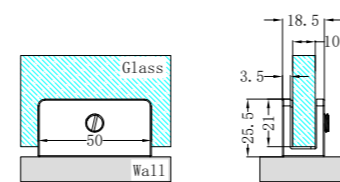

Shower U Bracket 10mm Glass
Gun Metal

NRSH302aGM