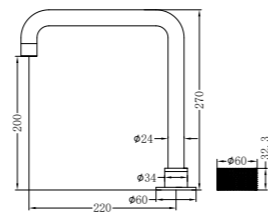

Opal Progressive Tall Basin Set Graphite
Wels Rating: 5 Star, 6L/Min
Wels REG No. T35924

NR252003a230GR

Opal Progressive Shower System
With Spout 230mm Graphite
Wels Rating: 7.5L/Min, Not Star Rated