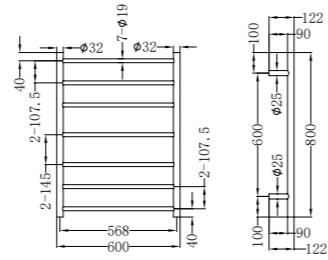

Tile Insert V Channel Floor Grate 89mm Outlet With Hole Saw
Brushed Gold

NR190001BG

Non-Heated Towel Ladder
Brushed Gold

Tile Insert V Channel Floor Grate 50mm Outlet With Hole Saw
Brushed Gold

Heated Towel Ladder
Brushed Gold

NRV900hBG

Heated Vertical Towel Rail
Brushed Gold

NR262109dBG

Washing Machine Tap Set
Brushed Gold

NRPL001BG

In Wall Toilet Push Plate
Brushed Gold