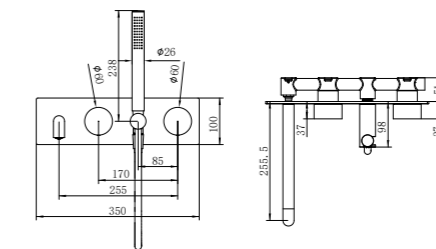

NR252003b230GR

Opal Progressive Shower System Separate
Plate With Spout 230mm Graphite
Wels Rating: 7.5L/Min, Not Star Rated