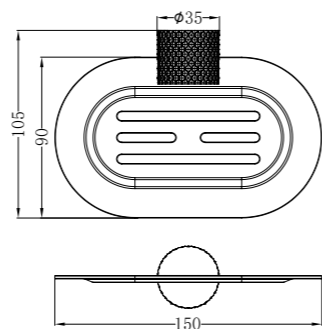

Opal Soap Dish Holder
Brushed Nickel

NR2530BN