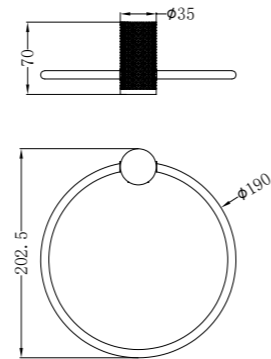

Opal Towel Ring
Graphite

NR2524GR