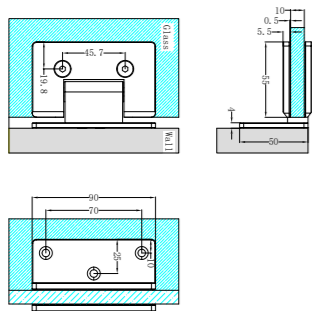

90 Degree Glass to Wall Shower Hinge 10mm Glass
Gun Metal