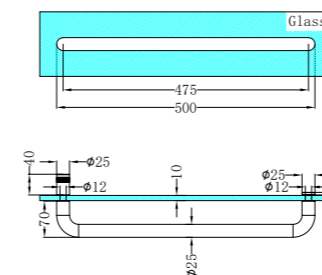

Square Shower Knob Handle
Brushed Gold

NRSH303aBG