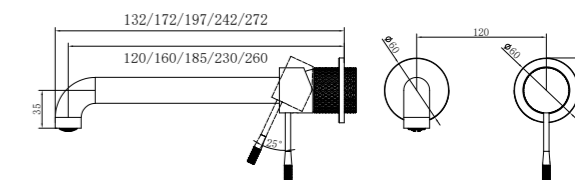

Opal Basin Mixer Brushed Bronze
Wels Rating: 5 Star, 5L/Min
Wels REG No. T37080

Opal Tall Basin Mixer Brushed Bronze
Wels Rating: 5 Star, 5L/Min
Wels REG No. T37081

Opal Pull Out Sink Mixer With Vegie Spray Function Brushed Bronze
Wels Rating: 6 Star, 4.5L/Min
Wels REG No. T37010

NR251909aBZ

Opal Shower Mixer With Divertor
Brushed Bronze
Wels Rating: N/A

NR251909eBZ

Opal Shower Mixer With Divertor Separate Plate
Brushed Bronze
Wels Rating: N/A

NR251909BZ

Opal Shower Mixer With 80mm Plate
Brushed Bronze
Wels Rating: N/A

NR251909hBZ

Opal Shower Mixer With 60mm Plate
Brushed Bronze
Wels Rating: N/A

Opal Wall Basin/Bath Mixer 120/160/185/230/260mm Spout
Brushed Bronze
Wels Rating: 5 Star, 6L/Min
Wels REG No. T41905/T41906/T37009/T41907/T41908

Opal Wall Basin/Bath Mixer 120/160/185/230/260mm Spout
Separate Back Plate Brushed Bronze
Wels Rating: 5 Star, 6L/Min
Wels REG No. T41899/T41900/T37754/T41901/T41902