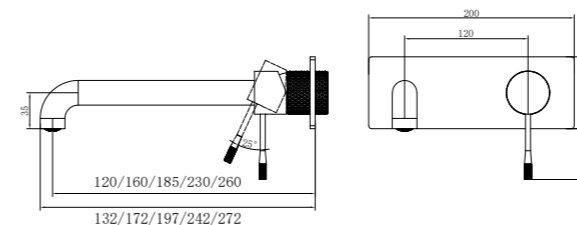

Opal Wall Basin/Bath Mixer 120/160/185/230/260mm Spout Graphite
Wels Rating: 5 Star, 6L/Min
Wels REG No. T41905/T41906/T37009/T41907/T41908

**NR251907b120GR/NR251907b160GR
NR251907bGR/NR251907b230GR/NR251907b260GR**

Opal Wall Basin/Bath Mixer 120/160/185/230/260mm Spout Separate Back Plate Graphite
Wels Rating: 5 Star, 6L/Min
Wels REG No. T41899/T41900/T37754/T41901/T41902