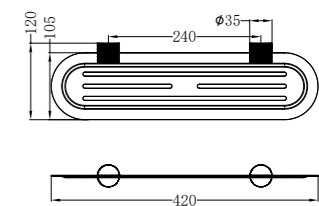

NR2581BN

Opal Soap Dish Holder
Brushed Nickel

NR2530BN

Opal Single Towel Rail 800mm
Brushed Nickel

NR2530dBN

Opal Double Towel Rail 800mm
Brushed Nickel

NR2587aBN

Opal Metal Shower Shelf
Brushed Nickel