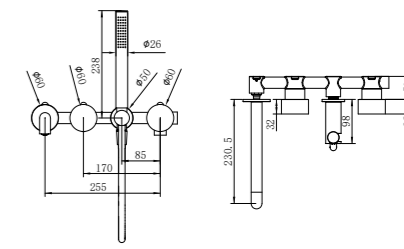

**NR252007a120BN/NR252007a160BN
NR252007a185BN/NR252007a230BN
NR252007a260BN**