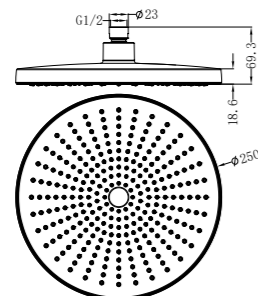

NR508074BG

Air Hand Shower Brushed Gold
Water Rating: 3 Star, 9L/Min
Wels REG No. S15215

NR508002BG

Air Hand Shower II Brushed Gold
Wels Rating: 3 Star, 9L/Min
Wels REG No. S17336

NR508079BZ

250mm Opal Shower Head Brushed Bronze
 Wels Rating: 3 Star, 9L/Min
 Wels REG No. S17297