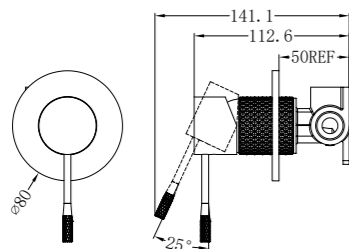

Opal Shower Mixer With 80mm Plate
Brushed Gold
Wels Rating: N/A

NR251909hBG