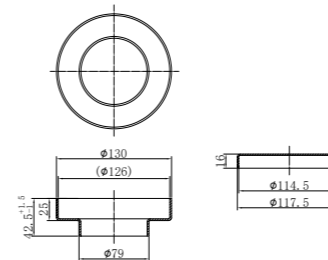

130mm Round Tile Insert Floor Waste 80mm Outlet
Brushed Nickel

NRFW003BN