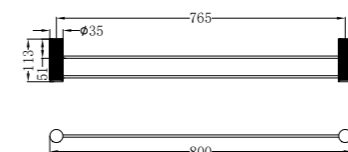

NR2581BN

Opal Soap Dish Holder
Brushed Nickel

NR2530BN

Opal Single Towel Rail 800mm
Brushed Nickel

NR2530dBN

Opal Double Towel Rail 800mm
Brushed Nickel

NR2587aBN

Opal Metal Shower Shelf
Brushed Nickel