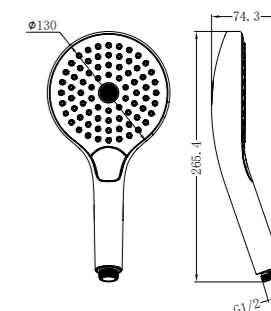

250mm Opal Shower Head Brushed Nickel
Wels Rating: 3 Star, 9L/Min
Wels REG No. S17297

NR508077BN

Opal Hand Shower Brushed Nickel
Wels Rating: 3 Star, 9L/Min
Wels REG No. S15216

NR508079BG

250mm Opal Shower Head Brushed Gold
Wels Rating: 3 Star, 9L/Min
Wels REG No. S17297

NR508077BG

Opal Hand Shower Brushed Gold
Wels Rating: 3 Star, 9L/Min
Wels REG No. S15216

230mm Air Shower Head Brushed Nickel
Wels Rating: 3 Star, 9L/Min
Wels REG No. S17296

Air Hand Shower Brushed Nickel
Water Rating: 3 Star, 9L/Min
Wels REG No. S15215

Air Hand Shower II Brushed Nickel
Wels Rating: 3 Star, 9L/Min
Wels REG No. S17336

230mm Air Shower Head Brushed Gold
Wels Rating: 3 Star, 9L/Min
Wels REG No. S17296

Air Hand Shower Brushed Gold
Water Rating: 3 Star, 9L/Min
Wels REG No. S15215

Air Hand Shower II Brushed Gold
Wels Rating: 3 Star, 9L/Min
Wels REG No. S17336