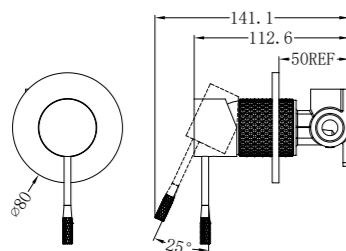

NR251909aBZ

Opal Shower Mixer With Divertor
Brushed Bronze
Wels Rating: N/A

NR251909eBZ

Opal Shower Mixer With Divertor Separate Plate
Brushed Bronze
Wels Rating: N/A

NR251909BZ

Opal Shower Mixer With 80mm Plate
Brushed Bronze
Wels Rating: N/A