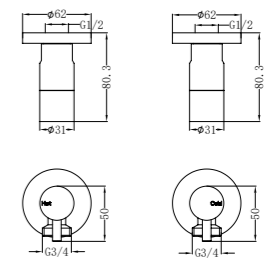

NR190001BN

Non-Heated Towel Ladder
Brushed Nickel

NRFG002hsBN

Tile Insert V Channel Floor Grate 50mm Outlet With Hole Saw
Brushed Nickel

NRPL001BN

In Wall Toilet Push Plate
Brushed Nickel

NR262109dBN

Washing Machine Tap Set
Brushed Nickel