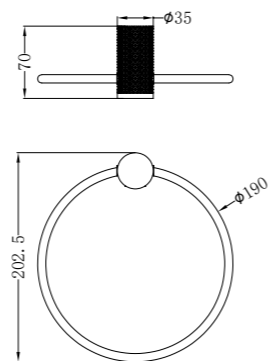

Opal Towel Ring
Brushed Bronze

NR2524BZ