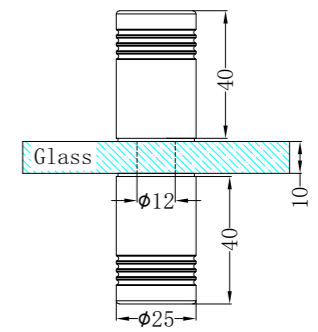

NRSH102aBG

180 Degree Glass to Glass Shower Hinge 10mm Glass
Brushed Gold

NRSH204aBG

90 Degree Glass to Wall Bracket 10mm Glass
Brushed Gold

NRSH301aBG

Round Shower Knob
Brushed Gold

NRSH201aBG

Over-Panel Glass to Glass Fitting 10mm Glass
Brushed Gold