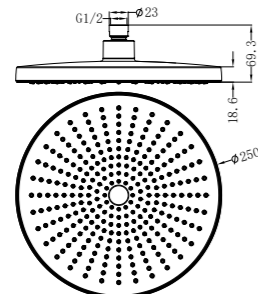

Brushed Bronze
NR251903aBZ

Graphite
NR251903aGR

NR508079BN

250mm Opal Shower Head Brushed Nickel
Wels Rating: 3 Star, 9L/Min
Wels REG No. S17297

NR508077BN

Opal Hand Shower Brushed Nickel
Wels Rating: 3 Star, 9L/Min
Wels REG No. S15216