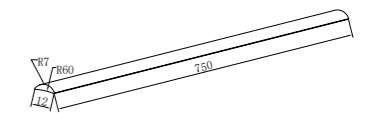

NRSH203aBZ

Shower U Bracket 10mm Glass
Brushed Bronze

NRSH302aBZ

Square Shower Knob Handle
Brushed Bronze

NRSH303aBZ

Towel Bar 500mm
Brushed Bronze

NRSH401BZ

Half Round Water Seal Rail 750mm
Brushed Bronze