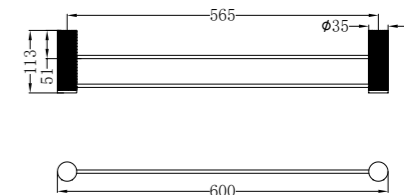

Opal Double Towel Rail 600mm
Brushed Gold