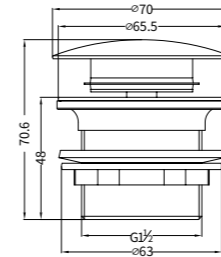

40mm Bath Pop-Up Plug With Removable Waste No Overflow
Graphite

NRFW004GM