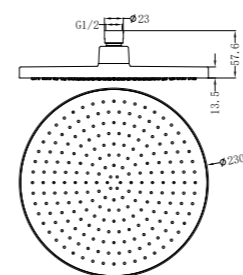

NR508074BG