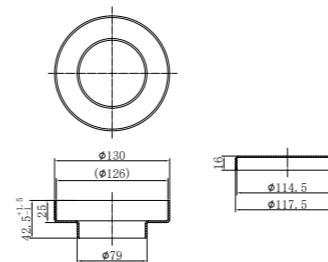

130mm Round Tile Insert Floor Waste 80mm Outlet
Gun Metal

NRFW003GM