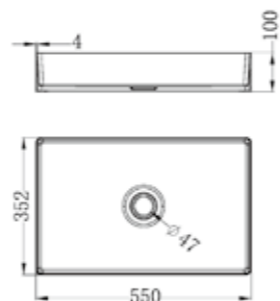

NRFW005BN

130mm Round Tile Insert Floor Waste 100mm Outlet
Brushed Nickel

NRB401sBG

Square 400mm Stainless Steel Basin
Brushed Gold

NRB401rBG

Round 400mm Stainless Steel Basin
Brushed Gold

NRB3555BG

Rectangle Stainless Steel Basin
Brushed Gold