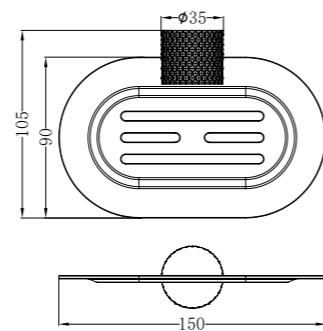

NR2524GR

Opal Single Towel Rail 600mm
Graphite

NR2524dGR

Opal Double Towel Rail 600mm
Graphite

NR2586GR

Opal Toilet Roll Holder
Graphite

NR2581GR

Opal Soap Dish Holder
Graphite