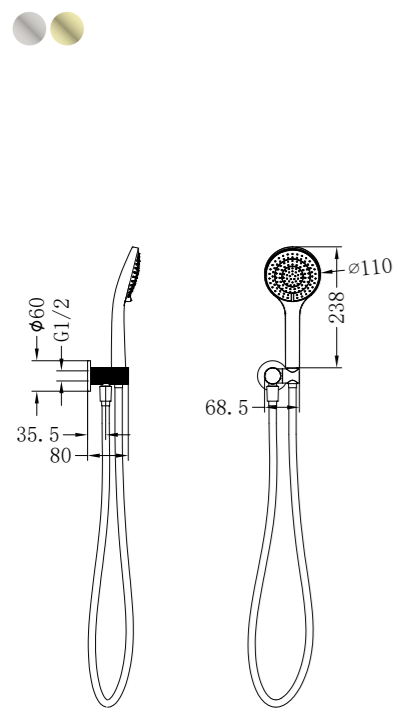

Opal Shower Bracket With Air Shower
Wels Rating: 3 Star, 9L/Min
Wels REG No. S15169

Brushed Nickel
NR251905BN