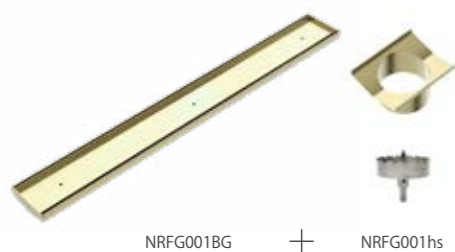

NR190001BN

Non-Heated Towel Ladder
Brushed Nickel

NRFG002hsBN

Tile Insert V Channel Floor Grate 50mm Outlet With Hole Saw
Brushed Nickel

NRPL001BN

In Wall Toilet Push Plate
Brushed Nickel

NR262109dBN

Washing Machine Tap Set
Brushed Nickel