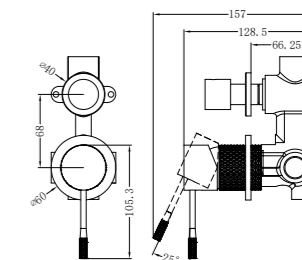

Opal Shower Mixer With Divertor Separate Plate
Brushed Bronze
Wels Rating: N/A

NR251909BZ