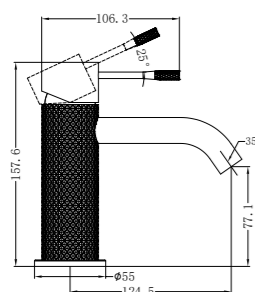

Opal Basin Mixer Brushed Nickel
Wels Rating: 5 Star, 5L/Min
Wels REG No. T37080

NR251901aBN

Opal Tall Basin Mixer Brushed Nickel
Wels Rating: 5 Star, 5L/Min
Wels REG No. T37081

NR251908BN

Opal Pull Out Sink Mixer With Vegie Spray Function Brushed Nickel
Wels Rating: 6 Star, 4.5L/Min
Wels REG No. T37010