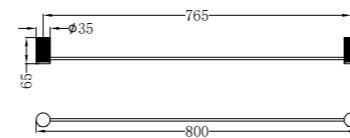

Opal Single Towel Rail 800mm
Graphite

NR2530dGR