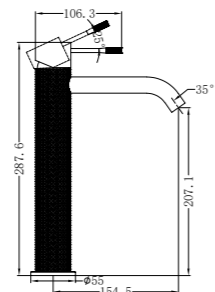

Opal Tall Basin Mixer Graphite
Wels Rating: 5 Star, 5L/Min
Wels REG No. T37081

NR251908GR