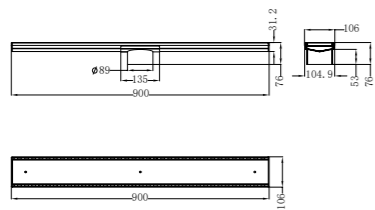

Tile Insert V Channel Floor Grate 89mm Outlet With Hole Saw
Brushed Bronze

NR190001BZ