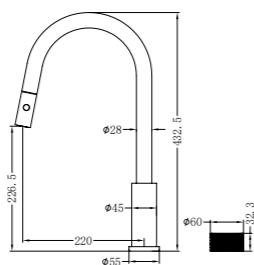

NR252009BN