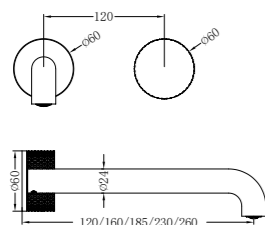

Opal Progressive Wall Basin/Bath Set 120
/160/185/230/260mm Spout Brushed Bronze
Wels Rating: 5 Star, 6L/Min
Wels REG No. T41903/T40549/T40550
/T40551/T41904

NR252008BZ

Opal Progressive Pull Out Kitchen Set
Brushed Bronze
Wels Rating: 6 Star, 4.5L/Min
Wels REG No. T41356