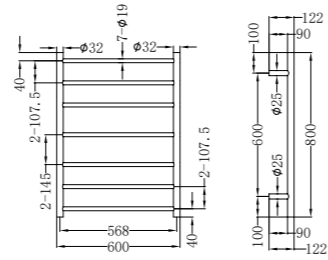

Tile Insert V Channel Floor Grate 89mm Outlet With Hole Saw
Brushed Bronze

NR190001BZ

Non-Heated Towel Ladder
Brushed Bronze

Tile Insert V Channel Floor Grate 50mm Outlet With Hole Saw
Brushed Bronze

Heated Towel Ladder
Brushed Bronze

NRV900hBZ

Heated Vertical Towel Rail
Brushed Bronze

NR262109dBZ

Washing Machine Tap Set
Brushed Bronze

NRPL001BZ

In Wall Toilet Push Plate
Brushed Bronze