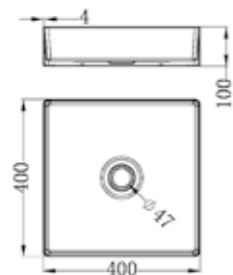

NRFW005BG

130mm Round Tile Insert Floor Waste 100mm Outlet
Brushed Gold

NRB401sBZ

Square 400mm Stainless Steel Basin
Brushed Bronze

NRB401rBZ

Round 400mm Stainless Steel Basin
Brushed Bronze

NRB3555BZ

Rectangle Stainless Steel Basin
Brushed Bronze