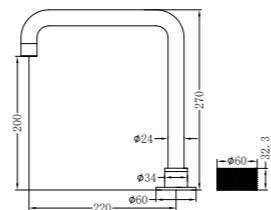

Opal Progressive Tall Basin Set Brushed Bronze
Wels Rating: 5 Star, 6L/Min
Wels REG No. T35924

NR252007a120BZ/NR252007a160BZ
NR252007a185BZ/NR252007a230BZ
NR252007a260BZ