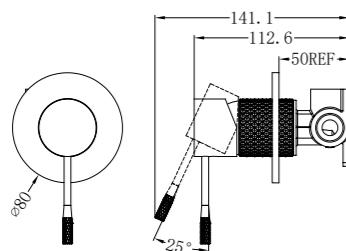

NR251909hBN

Opal Shower Mixer With 60mm Plate
Brushed Nickel
Wels Rating: N/A

**NR251907a120BN/ NR251907a160BN
NR251907aBN/ NR251907a230BN/ NR251907a260BN**

Opal Wall Basin/Bath Mixer 120/160/185/230/260mm Spout
Brushed Nickel
Wels Rating: 5 Star, 6L/Min
Wels REG No. T41905/T41906/T37009/T41907/T41908