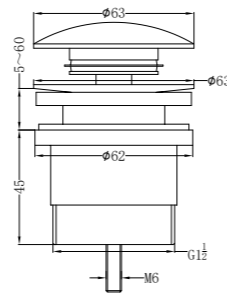

NRB401sBN

Square 400mm Stainless Steel Basin
Brushed Nickel

NRB401rBN

Round 400mm Stainless Steel Basin
Brushed Nickel

NRB3555BN

Rectangle Stainless Steel Basin
Brushed Nickel

NRA706BN

Universal Pop Up Waste
Brushed Nickel