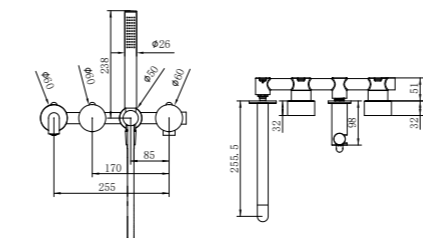

NR252003cGR

Opal Progressive Shower System
Graphite
Wels Rating: 7.5L/Min, Not Star Rated