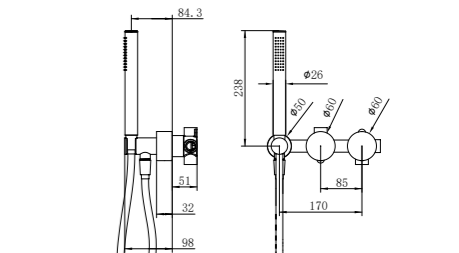

Opal Progressive Shower System

Opal Progressive Shower System
With Spout 230mm Brushed Bronze
Wels Rating: 7.5L/Min, Not Star Rated

Opal Progressive Shower System
With Spout 250mm Brushed Bronze
Wels Rating: 7.5L/Min, Not Star Rated

Opal Progressive Shower System Separate
Plate With Spout 230mm Brushed Bronze
Wels Rating: 7.5L/Min, Not Star Rated

Opal Progressive Shower System Separate
Plate With Spout 250mm Brushed Bronze
Wels Rating: 7.5L/Min, Not Star Rated

Opal Progressive Shower System
Brushed Bronze
Wels Rating: 7.5L/Min, Not Star Rated

Opal Progressive Shower System
Separate Plate Brushed Bronze
Wels Rating: 7.5L/Min, Not Star Rated