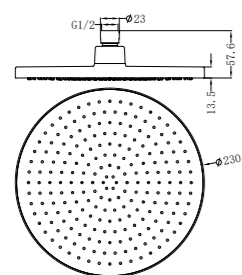

NR508079BG

250mm Opal Shower Head Brushed Gold
Wels Rating: 3 Star, 9L/Min
Wels REG No. S17297

NR508077BG

Opal Hand Shower Brushed Gold
Wels Rating: 3 Star, 9L/Min
Wels REG No. S15216

NR508076BN

230mm Air Shower Head Brushed Nickel
Wels Rating: 3 Star, 9L/Min
Wels REG No. S17296