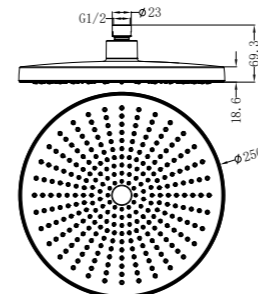

250mm Opal Shower Head Brushed Gold
Wels Rating: 3 Star, 9L/Min
Wels REG No. S17297

NR508077BG