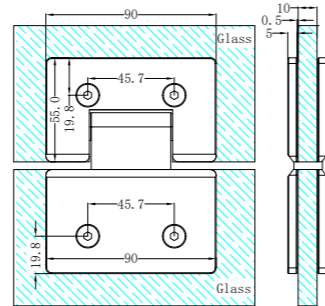

NRSH401BG

Half Round Water Seal Rail 750mm
Brushed Gold

NRSH101aBZ

90 Degree Glass to Wall Shower Hinge 10mm Glass
Brushed Bronze

NRSH102aBZ

180 Degree Glass to Glass Shower Hinge 10mm Glass
Brushed Bronze