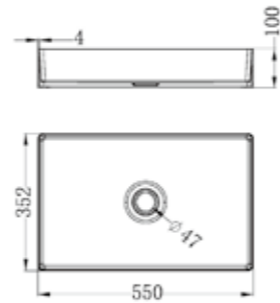

NRB401sBN

Square 400mm Stainless Steel Basin
Brushed Nickel

NRB401rBN

Round 400mm Stainless Steel Basin
Brushed Nickel

NRB3555BN

Rectangle Stainless Steel Basin
Brushed Nickel

NRA706BN

Universal Pop Up Waste
Brushed Nickel