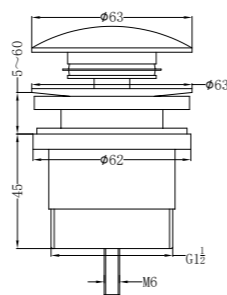

Universal Pop Up Waste
Brushed Bronze

NRA707BZ