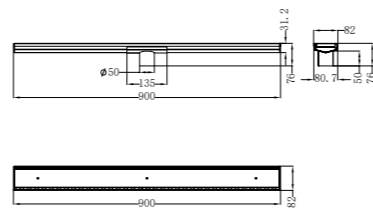

NRFG002hsBN

Tile Insert V Channel Floor Grate 50mm Outlet With Hole Saw
Brushed Nickel