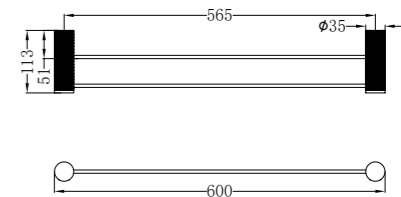

NR2580aBN

Opal Towel Ring
Brushed Nickel

NR2524BN

Opal Single Towel Rail 600mm
Brushed Nickel

NR2524dBN

Opal Double Towel Rail 600mm
Brushed Nickel

NR2586BN

Opal Toilet Roll Holder
Brushed Nickel