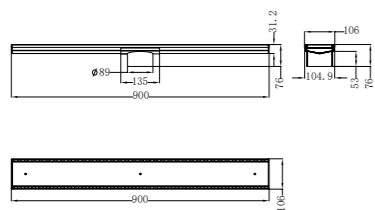

Tile Insert V Channel Floor Grate 89mm Outlet With Hole Saw
Brushed Gold

NR190001BG