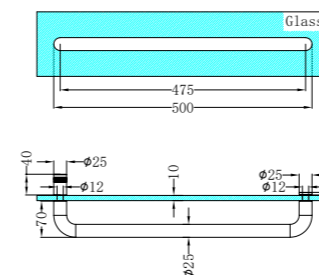

Square Shower Knob Handle
Brushed Nickel

NRSH303aBN