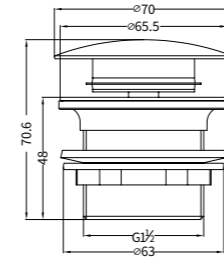

40mm Bath Pop-Up Plug With Removable Waste No Overflow
Brushed Nickel

NRFW004BN