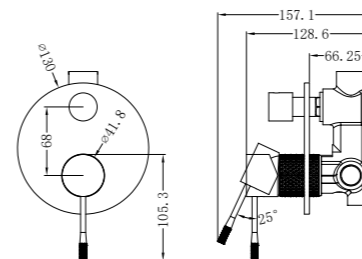

Opal Shower Mixer With Divertor
Brushed Bronze
Wels Rating: N/A

NR251909eBZ