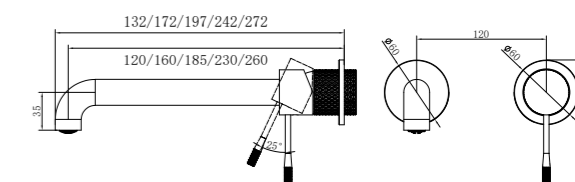

**NR251907b120BG/NR251907b160BG
NR251907bBG/NR251907b230BG/NR251907b260BG**

Opal Wall Basin/Bath Mixer 120/160/185/230/260mm Spout
Separate Back Plate Brushed Gold
Wels Rating: 5 Star, 6L/Min
Wels REG No. T41899/T41900/T37754/T41901/T41902