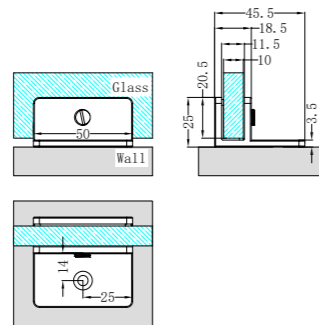

NRSH101aGM

90 Degree Glass to Wall Shower Hinge 10mm Glass
Gun Metal

NRSH102aGM

180 Degree Glass to Glass Shower Hinge 10mm Glass
Gun Metal

NRSH204GM

90 Degree Glass to Wall Bracket 10mm Glass
Gun Metal

NRSH301aGM

Round Shower Knob
Gun Metal

NRSH201aGM

Over-Panel Glass to Glass Fitting 10mm Glass
Gun Metal

NRSH202aGM

Shower F Bracket 10mm Glass
Gun Metal

NRSH203aGM

Shower U Bracket 10mm Glass
Gun Metal

NRSH302aGM