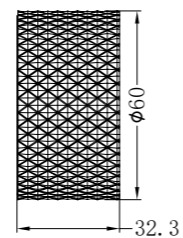

Opal Progressive Shower Mixer
Graphite
Wels Rating: N/A

NR252003b250GR

Opal Progressive Shower System Separate
Plate With Spout 250mm Graphite
Wels Rating: 7.5L/Min, Not Star Rated