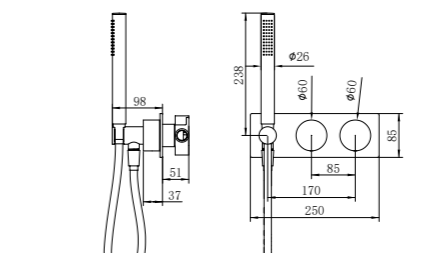

NR252003dBZ

Opal Progressive Shower System
Separate Plate Brushed Bronze
Wels Rating: 7.5L/Min, Not Star Rated