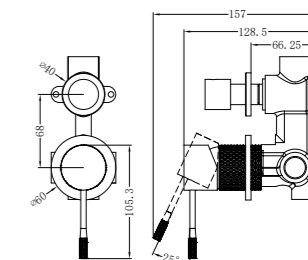

Opal Shower Mixer With Divertor Separate Plate Graphite
Wels Rating: N/A

NR251909GR