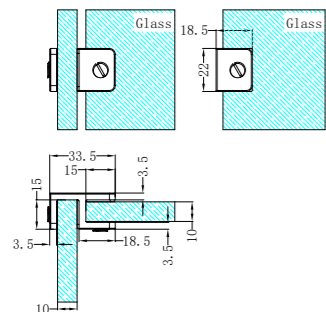

NRSH401BG

Half Round Water Seal Rail 750mm
Brushed Gold

NRSH101aBZ

90 Degree Glass to Wall Shower Hinge 10mm Glass
Brushed Bronze

NRSH102aBZ

180 Degree Glass to Glass Shower Hinge 10mm Glass
Brushed Bronze

NRSH204aBZ

90 Degree Glass to Wall Bracket 10mm Glass
Brushed Bronze

NRSH301aBZ

Round Shower Knob
Brushed Bronze

NRSH201aBZ

Over-Panel Glass to Glass Fitting 10mm Glass
Brushed Bronze

NRSH202aBZ

Shower F Bracket 10mm Glass
Brushed Bronze