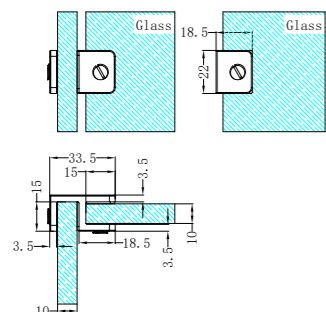

NRSH204aBN

90 Degree Glass to Wall Bracket 10mm Glass
Brushed Nickel

NRSH301aBN

Round Shower Knob
Brushed Nickel

NRSH201aBN

Over-Panel Glass to Glass Fitting 10mm Glass
Brushed Nickel

NRSH202aBN

Shower F Bracket 10mm Glass
Brushed Nickel