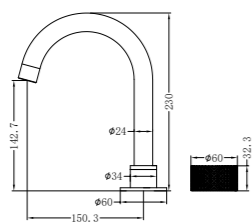

Opal Progressive Basin Set Brushed Bronze
Wels Rating: 6 Star, 4.5L/Min
Wels REG No. T35958

NR252001aBZ