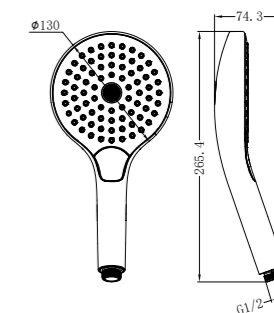

NR508002GR

Air Hand Shower II Graphite
Wels Rating: 3 Star, 9L/Min
Wels REG No. S17336