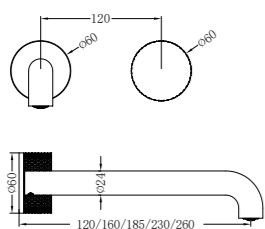

Opal Progressive Wall Basin/Bath Set 120
/160/185/230/260mm Spout Graphite
Wels Rating: 5 Star, 6L/Min
Wels REG No. T41903/T40549/T40550
/T40551/T41904

NR252008GR

Opal Progressive Pull Out Kitchen Set
Graphite
Wels Rating: 6 Star, 4.5L/Min
Wels REG No. T41356