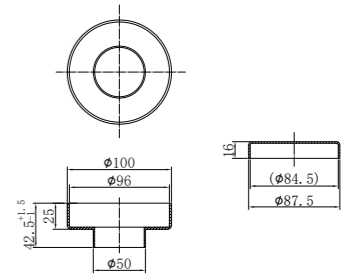

100mm Round Tile Insert Floor Waste 50mm Outlet
Gun Metal

NRFW005GM