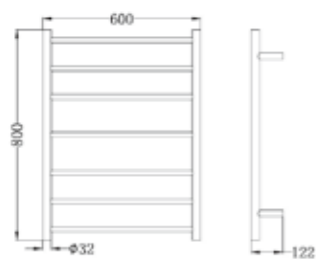

Non-Heated Towel Ladder
Brushed Bronze

NRFG002hsBZ