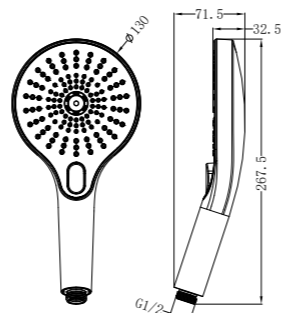

NR251903aBN

Opal Free Standing Bath Mixer With Hand Shower
Brushed Nickel
Wels Rating: 3 Star, 9L/Min
Wels REG No. S17464

Brushed Gold
NR251905hBG

Brushed Bronze
NR251905hBZ

Graphite
NR251905hGR

Brushed Gold
NR251903aBG

Brushed Bronze
NR251903aBZ

Graphite
NR251903aGR

NR508079BN

250mm Opal Shower Head Brushed Nickel
Wels Rating: 3 Star, 9L/Min
Wels REG No. S17297

NR508077BN

Opal Hand Shower Brushed Nickel
Wels Rating: 3 Star, 9L/Min
Wels REG No. S15216