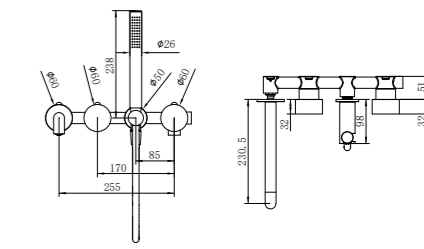

**NR252007a120BG/NR252007a160BG
NR252007a185BG/NR252007a230BG
NR252007a260BG**