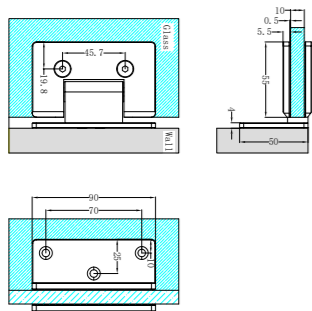

NRSH203aBN

Shower U Bracket 10mm Glass
Brushed Nickel

NRSH302aBN

Square Shower Knob Handle
Brushed Nickel

NRSH303aBN

Towel Bar 500mm
Brushed Nickel

NRSH101aBG

90 Degree Glass to Wall Shower Hinge 10mm Glass
Brushed Gold