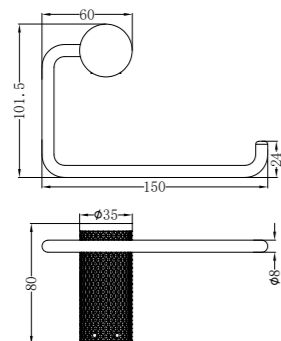

NR2524GR

Opal Single Towel Rail 600mm
Graphite

NR2524dGR

Opal Double Towel Rail 600mm
Graphite

NR2586GR

Opal Toilet Roll Holder
Graphite

NR2581GR

Opal Soap Dish Holder
Graphite