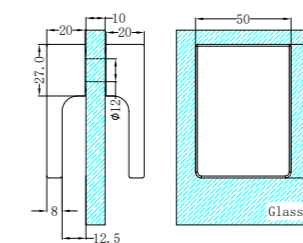

Towel Bar 500mm
Gun Metal

NRSH401GM