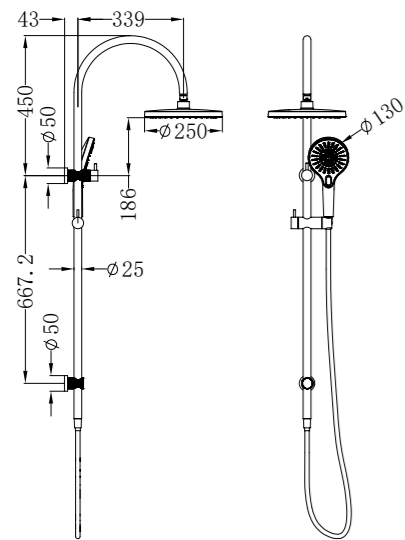

NR251905eBN

Opal Twin Shower Set Brushed Nickel
Wels Rating: Overhead Shower 3 Star, 9L/Min
Hand Shower 3 Star, 9L/Min
Wels REG No. S17338