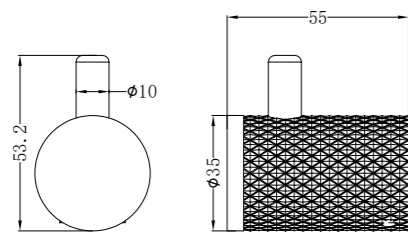

NR2530dBZ

Opal Double Towel Rail 800mm
Brushed Bronze

NR2587aBZ

Opal Metal Shower Shelf
Brushed Bronze

NR2582GR

Opal Robe Hook
Graphite

NR2580aGR

Opal Towel Ring
Graphite