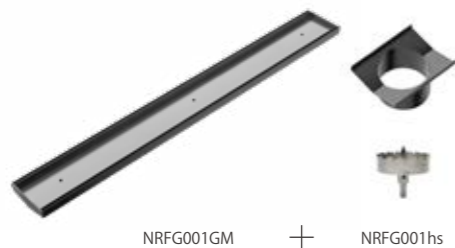

NR190002hBZ

Heated Towel Ladder
Brushed Bronze

NRV900hBZ

Heated Vertical Towel Rail
Brushed Bronze

NR262109dBZ

Washing Machine Tap Set
Brushed Bronze

NRPL001BZ

In Wall Toilet Push Plate
Brushed Bronze