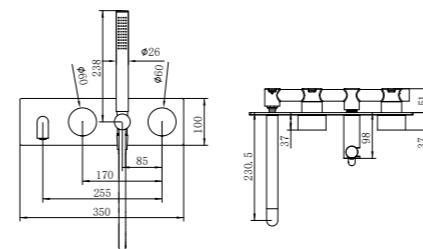

NR252003a250BN

Opal Progressive Shower System
With Spout 250mm Brushed Nickel
Wels Rating: 7.5L/Min, Not Star Rated