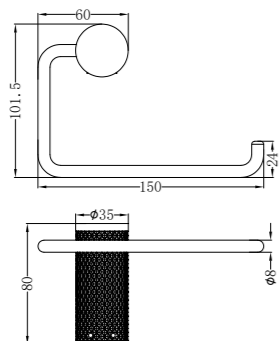

Opal Toilet Roll Holder
Brushed Bronze

NR2581BZ