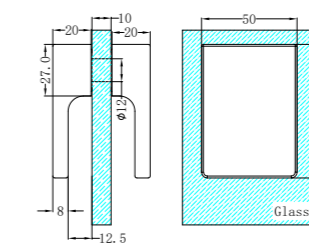

NRSH203aBZ

Shower U Bracket 10mm Glass
Brushed Bronze

NRSH302aBZ

Square Shower Knob Handle
Brushed Bronze

NRSH303aBZ

Towel Bar 500mm
Brushed Bronze

NRSH401BZ

Half Round Water Seal Rail 750mm
Brushed Bronze