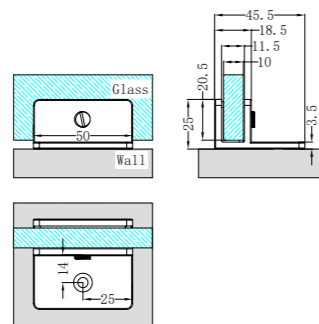

NRSH204aBN

90 Degree Glass to Wall Bracket 10mm Glass
Brushed Nickel

NRSH301aBN

Round Shower Knob
Brushed Nickel

NRSH201aBN

Over-Panel Glass to Glass Fitting 10mm Glass
Brushed Nickel

NRSH202aBN

Shower F Bracket 10mm Glass
Brushed Nickel