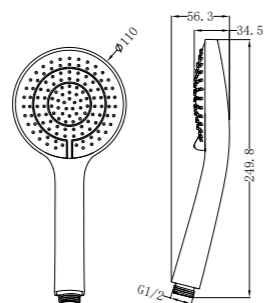

Air Hand Shower Brushed Nickel
Water Rating: 3 Star, 9L/Min
Wels REG No. S15215

NR508002BN

Air Hand Shower II Brushed Nickel
Wels Rating: 3 Star, 9L/Min
Wels REG No. S17336