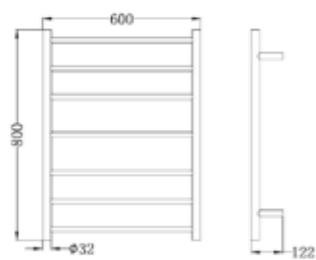

NR190001GR

Non-Heated Towel Ladder
Graphite

NRFG002GM + NRFG002hs

NRFG002hsGM

Tile Insert V Channel Floor Grate 50mm Outlet With Hole Saw
Gun Metal