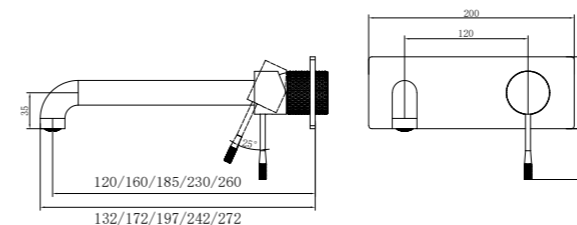

NR251909hBN

Opal Shower Mixer With 60mm Plate
Brushed Nickel
Wels Rating: N/A

**NR251907a120BN/ NR251907a160BN
NR251907aBN/ NR251907a230BN/ NR251907a260BN**

Opal Wall Basin/Bath Mixer 120/160/185/230/260mm Spout
Brushed Nickel
Wels Rating: 5 Star, 6L/Min
Wels REG No. T41905/T41906/T37009/T41907/T41908