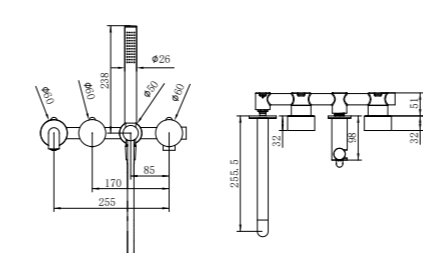

NR252003cBZ

Opal Progressive Shower System
Brushed Bronze
Wels Rating: 7.5L/Min, Not Star Rated