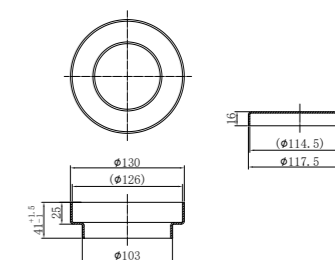

130mm Round Tile Insert Floor Waste 100mm Outlet
Brushed Gold