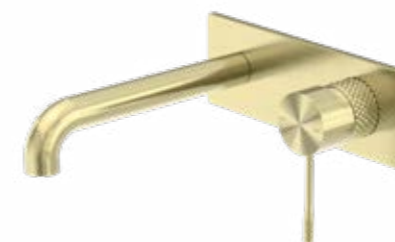

NR251909eBG

Opal Shower Mixer With Divertor Separate Plate
Brushed Gold
Wels Rating: N/A