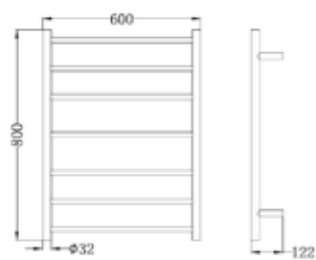

Non-Heated Towel Ladder
Brushed Gold

NRFG002hsBG