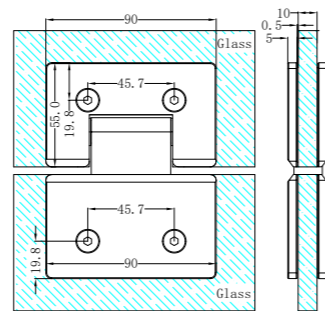

180 Degree Glass to Glass Shower Hinge 10mm Glass
Gun Metal