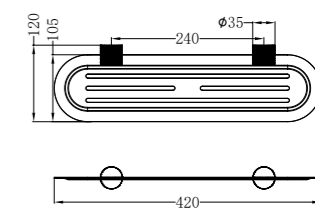

Opal Metal Shower Shelf
Brushed Gold