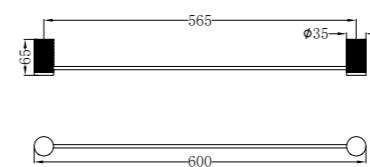

NR2587aBG

Opal Metal Shower Shelf
Brushed Gold

NR2582BZ

Opal Robe Hook
Brushed Bronze

NR2580aBZ

Opal Towel Ring
Brushed Bronze

NR2524BZ

Opal Single Towel Rail 600mm
Brushed Bronze