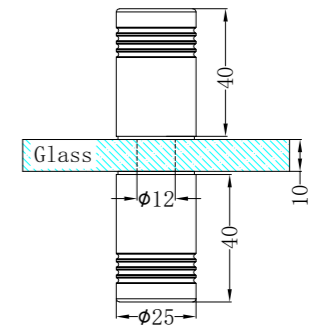

NRSH201aGM

Over-Panel Glass to Glass Fitting 10mm Glass
Gun Metal