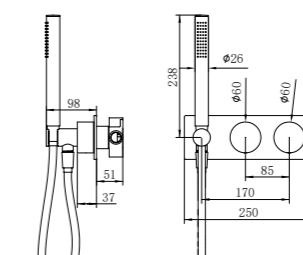

NR252003dGR

Opal Progressive Shower System
Separate Plate Graphite
Wels Rating: 7.5L/Min, Not Star Rated