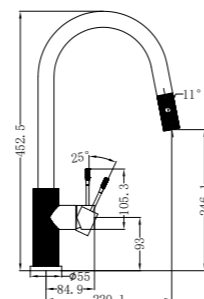

Opal Pull Out Sink Mixer With Vegie Spray Function Graphite
Wels Rating: 6 Star, 4.5L/Min
Wels REG No. T37010

NR251909aGR