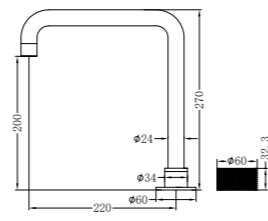

Opal Progressive Tall Basin Set Brushed Nickel
Wels Rating: 5 Star, 6L/Min
Wels REG No. T35924

NR252003a230BN

Opal Progressive Shower System
With Spout 230mm Brushed Nickel
Wels Rating: 7.5L/Min, Not Star Rated