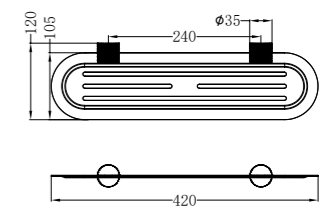

NR2530GR

Opal Single Towel Rail 800mm
Graphite

NR2530dGR

Opal Double Towel Rail 800mm
Graphite

NR2587aGR

Opal Metal Shower Shelf
Graphite

SHOWERS

- Brushed Nickel
- Brushed Bronze
- Brushed Gold
- Graphite