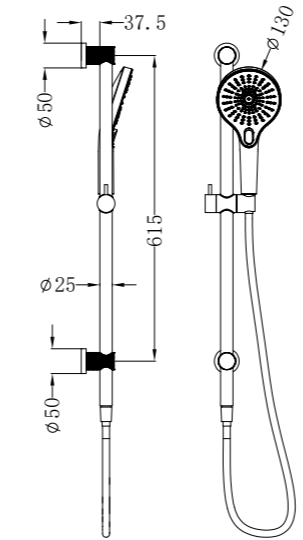

NR251905dBN

Opal Shower Rail Brushed Nickel
Wels Rating: 3 Star, 9L/Min
Wels REG No. S15221

Brushed Gold
NR251905cBG