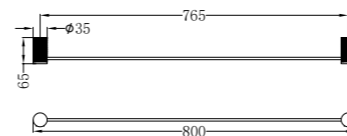

NR2524dBZ

Opal Double Towel Rail 600mm
Brushed Bronze

NR2586BZ

Opal Toilet Roll Holder
Brushed Bronze

NR2581BZ

Opal Soap Dish Holder
Brushed Bronze

NR2530BZ

Opal Single Towel Rail 800mm
Brushed Bronze