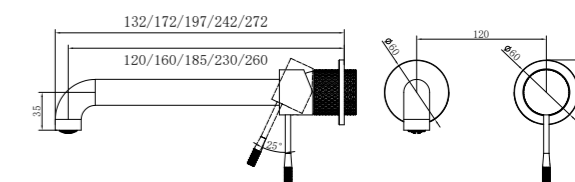

Opal Wall Basin/Bath Mixer 120/160/185/230/260mm Spout
Separate Back Plate Brushed Nickel
Wels Rating: 5 Star, 6L/Min
Wels REG No. T41899/T41900/T37754/T41901/T41902