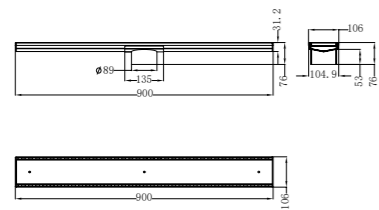

NRFG001hsBN

Tile Insert V Channel Floor Grate 89mm Outlet With Hole Saw
Brushed Nickel