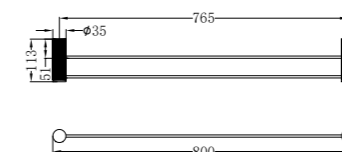

Opal Double Towel Rail 800mm
Brushed Bronze

NR2587aBZ