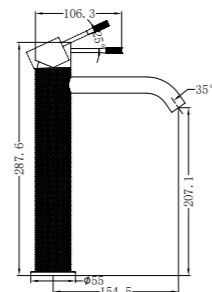

Opal Tall Basin Mixer Brushed Bronze
Wels Rating: 5 Star, 5L/Min
Wels REG No. T37081

NR251908BZ