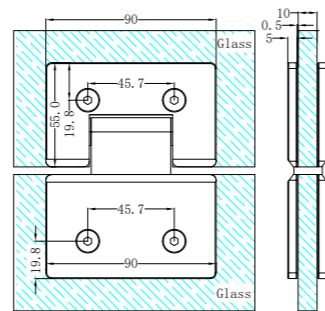

180 Degree Glass to Glass Shower Hinge 10mm Glass
Brushed Gold

NRSH204aBG