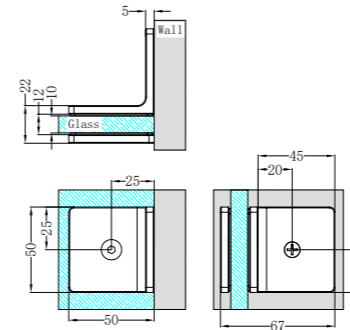

NRSH101aGM

90 Degree Glass to Wall Shower Hinge 10mm Glass
Gun Metal

NRSH102aGM

180 Degree Glass to Glass Shower Hinge 10mm Glass
Gun Metal

NRSH204GM

90 Degree Glass to Wall Bracket 10mm Glass
Gun Metal

NRSH301aGM