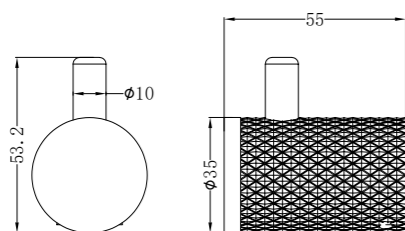

Opal Robe Hook
Brushed Bronze

NR2580aBZ