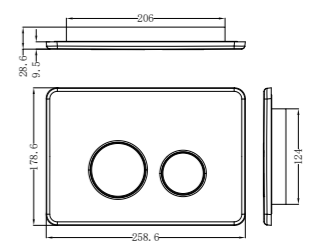

NR190001BN

Non-Heated Towel Ladder
Brushed Nickel

NRFG002hsBN

Tile Insert V Channel Floor Grate 50mm Outlet With Hole Saw
Brushed Nickel

NRPL001BN

In Wall Toilet Push Plate
Brushed Nickel

NR262109dBN

Washing Machine Tap Set
Brushed Nickel