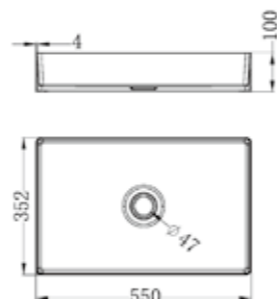

NRFW005BG

130mm Round Tile Insert Floor Waste 100mm Outlet
Brushed Gold

NRB401sBZ

Square 400mm Stainless Steel Basin
Brushed Bronze

NRB401rBZ

Round 400mm Stainless Steel Basin
Brushed Bronze

NRB3555BZ

Rectangle Stainless Steel Basin
Brushed Bronze