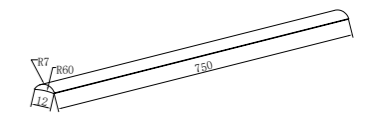

NRSH401BG

Half Round Water Seal Rail 750mm
Brushed Gold

NRSH101aBZ

90 Degree Glass to Wall Shower Hinge 10mm Glass
Brushed Bronze

NRSH102aBZ

180 Degree Glass to Glass Shower Hinge 10mm Glass
Brushed Bronze