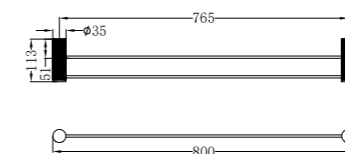

Opal Double Towel Rail 800mm
Graphite

NR2587aGR