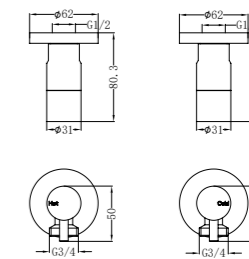

NR190002hBG

Heated Towel Ladder
Brushed Gold

NRV900hBG

Heated Vertical Towel Rail
Brushed Gold

NR262109dBG

Washing Machine Tap Set
Brushed Gold

NRPL001BG

In Wall Toilet Push Plate
Brushed Gold