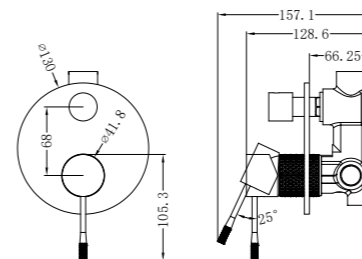

Opal Shower Mixer With Divertor
Brushed Nickel
Wels Rating: N/A

NR251909eBN