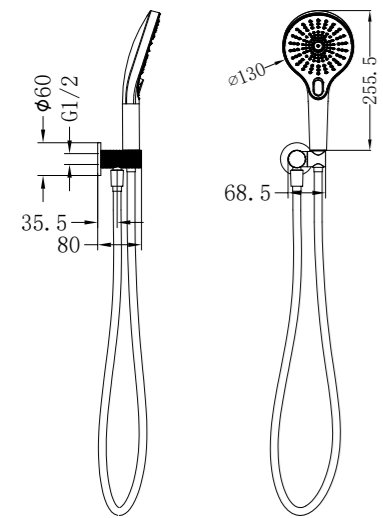

Brushed Nickel
NR251905bBN

Brushed Gold
NR251905bBG

Opal Shower Rail With Air Shower
 Wels Rating: 3 Star, 9L/Min
 Wels REG No. S15219

Brushed Nickel
NR251905aBN

Brushed Gold
NR251905aBG

NR251905cBN

Opal Shower Bracket Brushed Nickel
Wels Rating: 3 Star, 9L/Min
Wels REG No. S15225