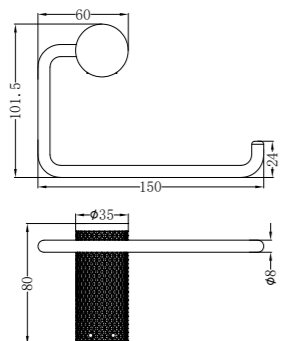

NR2580aBN

Opal Towel Ring
Brushed Nickel

NR2524BN

Opal Single Towel Rail 600mm
Brushed Nickel

NR2524dBN

Opal Double Towel Rail 600mm
Brushed Nickel

NR2586BN

Opal Toilet Roll Holder
Brushed Nickel