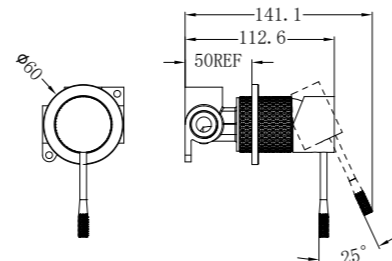

Opal Shower Mixer With 60mm Plate
Brushed Gold
Wels Rating: N/A