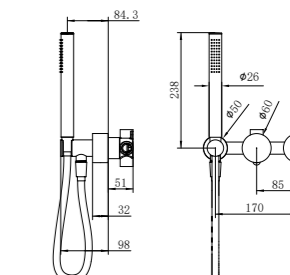

NR252001BN

Opal Progressive Basin Set Brushed Nickel
Wels Rating: 6 Star, 4.5L/Min
Wels REG No. T35958

Opal Progressive Tall Basin Set Brushed Nickel
Wels Rating: 5 Star, 6L/Min
Wels REG No. T35924

Opal Progressive Shower System
With Spout 230mm Brushed Nickel
Wels Rating: 7.5L/Min, Not Star Rated

Opal Progressive Shower System
With Spout 250mm Brushed Nickel
Wels Rating: 7.5L/Min, Not Star Rated

Opal Progressive Shower System Separate
Plate With Spout 230mm Brushed Nickel
Wels Rating: 7.5L/Min, Not Star Rated

Opal Progressive Wall Basin/Bath Set 120
/160/185/230/260mm Spout Brushed Nickel
Wels Rating: 5 Star, 6L/Min
Wels REG No. T41903/T40549/T40550
/T40551/T41904

Opal Progressive Pull Out Kitchen Set
Brushed Nickel
Wels Rating: 6 Star, 4.5L/Min
Wels REG No. T41356

Opal Progressive Shower Mixer
Brushed Nickel
Wels Rating: N/A

Opal Progressive Shower System Separate
Plate With Spout 250mm Brushed Nickel
Wels Rating: 7.5L/Min, Not Star Rated

Opal Progressive Shower System
Brushed Nickel
Wels Rating: 7.5L/Min, Not Star Rated

Opal Progressive Shower System
Separate Plate Brushed Nickel
Wels Rating: 7.5L/Min, Not Star Rated