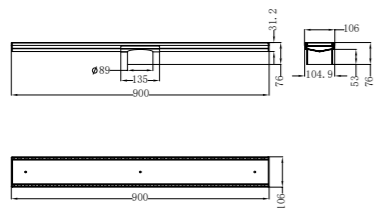

NRFG001hsGM

Tile Insert V Channel Floor Grate 89mm Outlet With Hole Saw
Gun Metal

NR190001GR

Non-Heated Towel Ladder
Graphite

NRFG002hsGM

Tile Insert V Channel Floor Grate 50mm Outlet With Hole Saw
Gun Metal

NR190002hGR

Heated Towel Ladder
Graphite