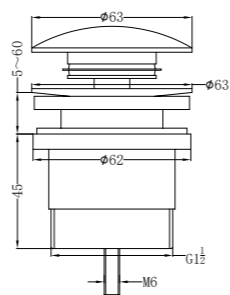

Universal Pop Up Waste
Brushed Gold

NRA707BG