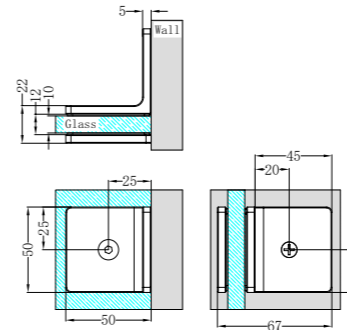

NRSH301aBZ

Round Shower Knob
Brushed Bronze