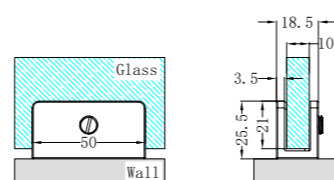

Shower U Bracket 10mm Glass
Brushed Nickel

NRSH302aBN