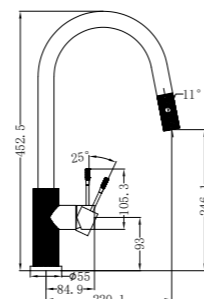

Opal Basin Mixer Brushed Nickel
Wels Rating: 5 Star, 5L/Min
Wels REG No. T37080

NR251901aBN

Opal Tall Basin Mixer Brushed Nickel
Wels Rating: 5 Star, 5L/Min
Wels REG No. T37081

NR251908BN

Opal Pull Out Sink Mixer With Vegie Spray Function Brushed Nickel
Wels Rating: 6 Star, 4.5L/Min
Wels REG No. T37010