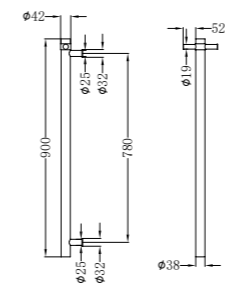

NR190002hGR

Heated Towel Ladder
Graphite

Heated Towel Ladder

NRPL001GR

In Wall Toilet Push Plate
Graphite

NRV900hGR

Heated Vertical Towel Rail
Graphite

NR262109dGR