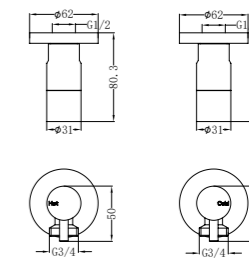

NR190002hBZ

Heated Towel Ladder
Brushed Bronze

NRV900hBZ

Heated Vertical Towel Rail
Brushed Bronze

NR262109dBZ

Washing Machine Tap Set
Brushed Bronze

NRPL001BZ

In Wall Toilet Push Plate
Brushed Bronze