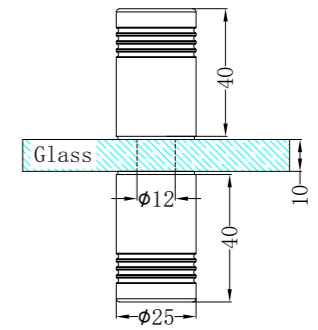

NRSH201aBZ

Over-Panel Glass to Glass Fitting 10mm Glass
Brushed Bronze