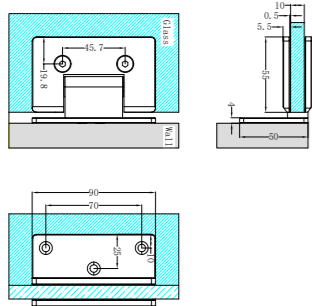

NRSH401BG

Half Round Water Seal Rail 750mm
Brushed Gold

NRSH101aBZ

90 Degree Glass to Wall Shower Hinge 10mm Glass
Brushed Bronze

NRSH102aBZ

180 Degree Glass to Glass Shower Hinge 10mm Glass
Brushed Bronze