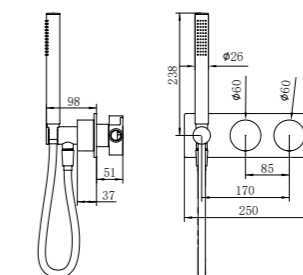

NR252003dBG

Opal Progressive Shower System
Separate Plate Brushed Gold
Wels Rating: 7.5L/Min, Not Star Rated