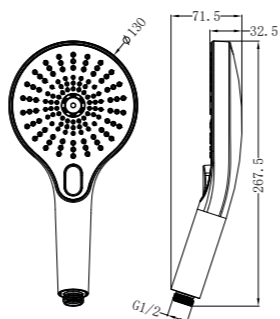

NR508077BZ

Opal Hand Shower Brushed Bronze
Wels Rating: 3 Star, 9L/Min
Wels REG No. S15216