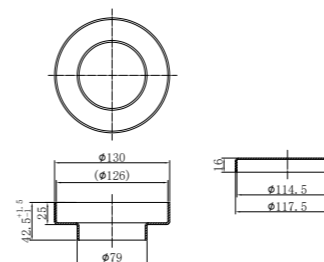

NRA706BZ

Universal Pop Up Waste
Brushed Bronze

NRA707BZ

40mm Bath Pop-Up Plug With Removable Waste No Overflow
Brushed Bronze

NRFW004BZ

130mm Round Tile Insert Floor Waste 80mm Outlet
Brushed Bronze

NRFW003BZ