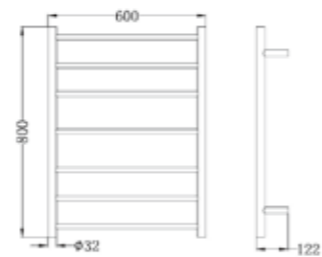

NR190001BN

Non-Heated Towel Ladder
Brushed Nickel