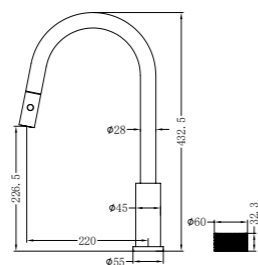

NR252009GR