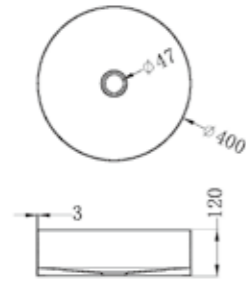

Round 400mm Stainless Steel Basin
Brushed Nickel

NRB3555BN