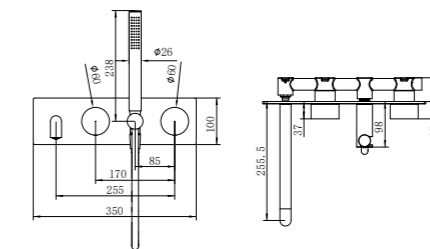

NR252003b230BN

Opal Progressive Shower System Separate
Plate With Spout 230mm Brushed Nickel
Wels Rating: 7.5L/Min, Not Star Rated