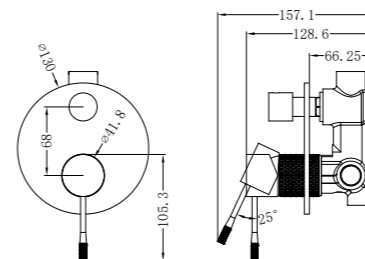

Opal Shower Mixer With Divertor Graphite
Wels Rating: N/A

NR251909eGR