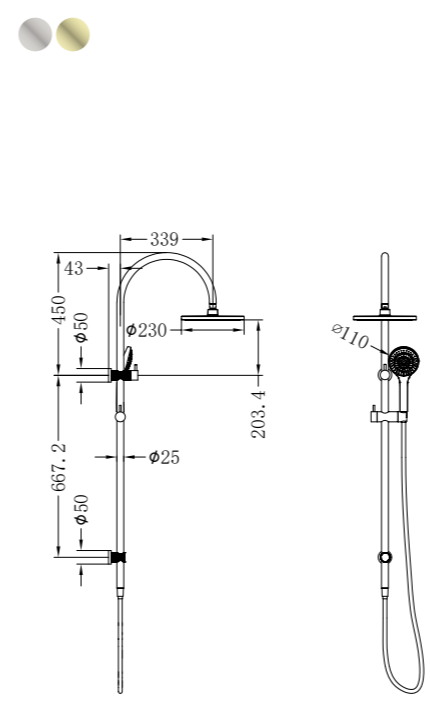

Opal Shower Bracket With Air Shower
 Wels Rating: 3 Star, 9L/Min
 Wels REG No. S15169

Brushed Nickel
NR251905BN

Brushed Gold
NR251905BG

Opal Twin Shower Set With Air Shower
 Wels Rating: Overhead Shower 3 Star, 9L/Min
 Hand Shower 3 Star, 9L/Min
 Wels REG No. S17347