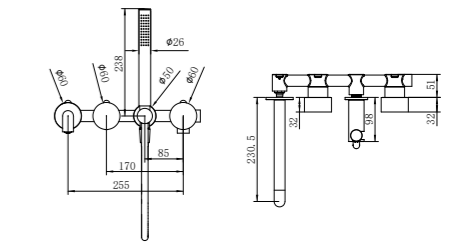

NR252003b250BZ

Opal Progressive Shower System Separate
Plate With Spout 250mm Brushed Bronze
Wels Rating: 7.5L/Min, Not Star Rated