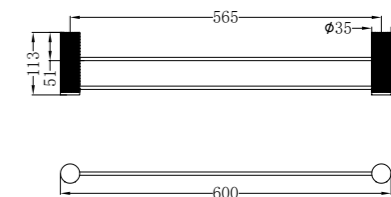

Opal Double Towel Rail 600mm
Brushed Bronze

NR2586BZ