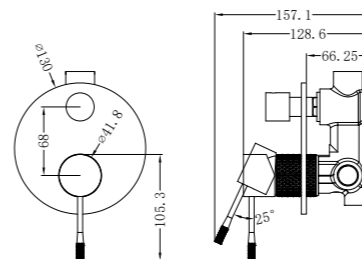

NR251909BG

Opal Shower Mixer With 80mm Plate
Brushed Gold
Wels Rating: N/A

NR251909hBG

Opal Shower Mixer With 60mm Plate
Brushed Gold
Wels Rating: N/A

NR251909aBG

Opal Shower Mixer With Divertor
Brushed Gold
Wels Rating: N/A