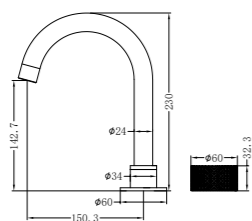

Opal Progressive Basin Set Brushed Nickel
Wels Rating: 6 Star, 4.5L/Min
Wels REG No. T35958

NR252001aBN