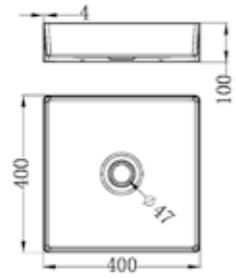

100mm Round Tile Insert Floor Waste 50mm Outlet
Brushed Bronze

NRFW005BZ

130mm Round Tile Insert Floor Waste 100mm Outlet
Brushed Bronze

NRB401sGR

Square 400mm Stainless Steel Basin
Graphite

NRB401rGR

Round 400mm Stainless Steel Basin
Graphite