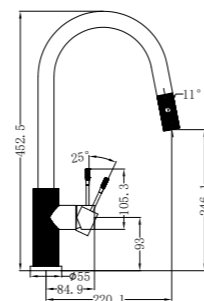

Opal Pull Out Sink Mixer With
Vegie Spray Function Brushed Gold
Wels Rating: 6 Star, 4.5L/Min
Wels REG No. T37010

NR251909BG