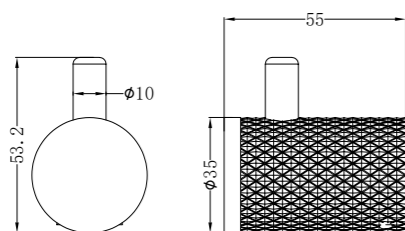

Opal Robe Hook
Brushed Gold

NR2586BG