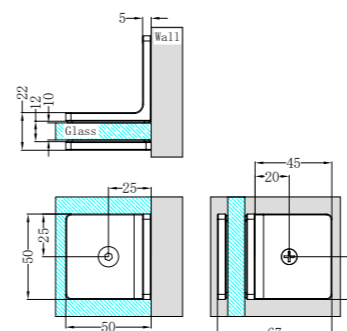

90 Degree Glass to Wall Bracket 10mm Glass
Brushed Nickel

NRSH301aBN