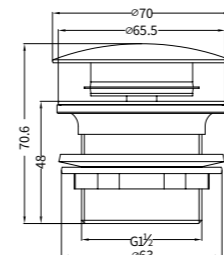

40mm Bath Pop-Up Plug With Removable Waste No Overflow
Brushed Gold

NRFW004BG