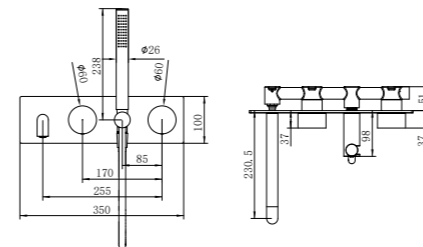

NR252003a250BZ

Opal Progressive Shower System
With Spout 250mm Brushed Bronze
Wels Rating: 7.5L/Min, Not Star Rated