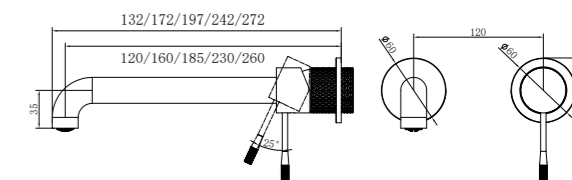

Opal Basin Mixer Graphite
Wels Rating: 5 Star, 5L/Min
Wels REG No. T37080

Opal Tall Basin Mixer Graphite
Wels Rating: 5 Star, 5L/Min
Wels REG No. T37081

Opal Pull Out Sink Mixer With Vegie Spray Function Graphite
Wels Rating: 6 Star, 4.5L/Min
Wels REG No. T37010

NR251909aGR

Opal Shower Mixer With Divertor Graphite
Wels Rating: N/A

NR251909eGR

Opal Shower Mixer With Divertor Separate Plate Graphite
Wels Rating: N/A

NR251909GR

Opal Shower Mixer With 80mm Plate Graphite
Wels Rating: N/A

NR251909hGR

Opal Shower Mixer With 60mm Plate Graphite
Wels Rating: N/A

Opal Wall Basin/Bath Mixer 120/160/185/230/260mm Spout Graphite
Wels Rating: 5 Star, 6L/Min
Wels REG No. T41905/T41906/T37009/T41907/T41908

Opal Wall Basin/Bath Mixer 120/160/185/230/260mm Spout Separate Back Plate Graphite
Wels Rating: 5 Star, 6L/Min
Wels REG No. T41899/T41900/T37754/T41901/T41902