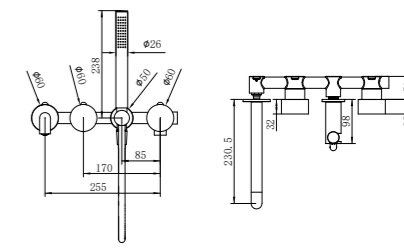

**NR252007a120GR/NR252007a160GR
NR252007a185GR/NR252007a230GR
NR252007a260GR**