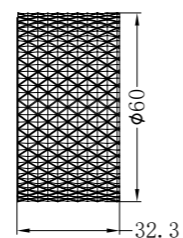

Opal Progressive Shower Mixer
Brushed Bronze
Wels Rating: N/A