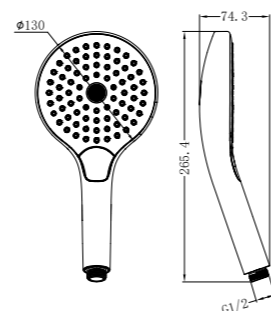

NR508076BG

230mm Air Shower Head Brushed Gold
Wels Rating: 3 Star, 9L/Min
Wels REG No. S17296