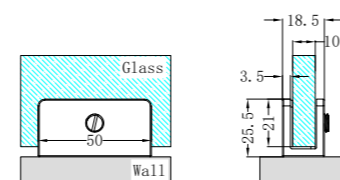

Shower U Bracket 10mm Glass
Brushed Gold

NRSH302aBG