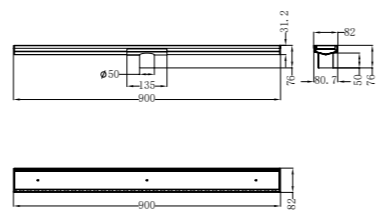

NRFG001hsBG

Tile Insert V Channel Floor Grate 89mm Outlet With Hole Saw
Brushed Gold

NR190001BG

Non-Heated Towel Ladder
Brushed Gold

NRFG002hsBG

Tile Insert V Channel Floor Grate 50mm Outlet With Hole Saw
Brushed Gold