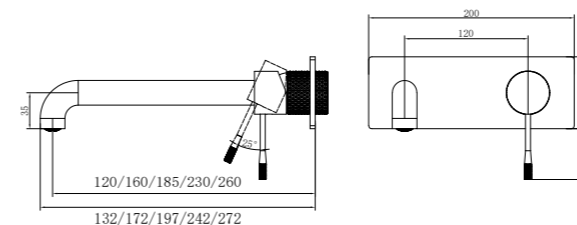

NR251909hBZ

Opal Shower Mixer With 60mm Plate
Brushed Bronze
Wels Rating: N/A

**NR251907a120BZ/NR251907a160BZ
NR251907aBZ/NR251907a230BZ/NR251907a260BZ**

Opal Wall Basin/Bath Mixer 120/160/185/230/260mm Spout
Brushed Bronze
Wels Rating: 5 Star, 6L/Min
Wels REG No. T41905/T41906/T37009/T41907/T41908