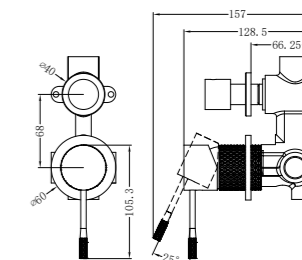

Opal Shower Mixer With Divertor Separate Plate
Brushed Nickel
Wels Rating: N/A

NR251909BN