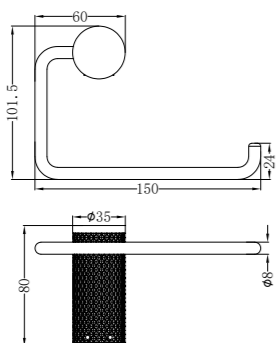

Opal Toilet Roll Holder
Brushed Gold

NR2580aBG