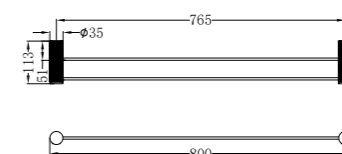

NR2524BG

Opal Single Towel Rail 600mm
Brushed Gold

NR2524dBG

Opal Double Towel Rail 600mm
Brushed Gold

NR2530BG

Opal Single Towel Rail 800mm
Brushed Gold

NR2530dBG

Opal Double Towel Rail 800mm
Brushed Gold