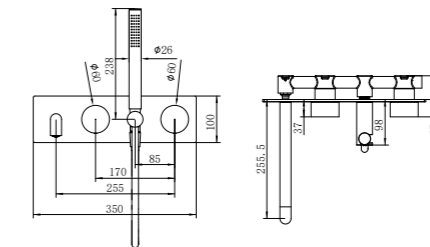

NR252003b230BZ

Opal Progressive Shower System Separate
Plate With Spout 230mm Brushed Bronze
Wels Rating: 7.5L/Min, Not Star Rated