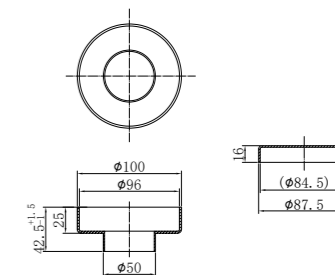

NRA706BG

Universal Pop Up Waste
Brushed Gold

NRA707BG

40mm Bath Pop-Up Plug With Removable Waste No Overflow
Brushed Gold

NRFW004BG

130mm Round Tile Insert Floor Waste 80mm Outlet
Brushed Gold

NRFW003BG

100mm Round Tile Insert Floor Waste 50mm Outlet
Brushed Gold