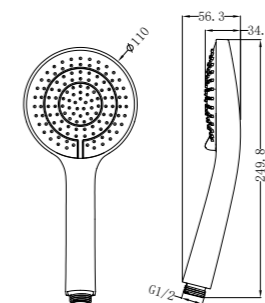

Air Hand Shower Brushed Gold
Water Rating: 3 Star, 9L/Min
Wels REG No. S15215

NR508002BG

Air Hand Shower II Brushed Gold
Wels Rating: 3 Star, 9L/Min
Wels REG No. S17336