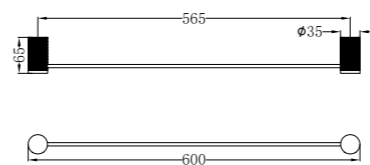

Opal Single Towel Rail 600mm
Brushed Gold

NR2524dBG