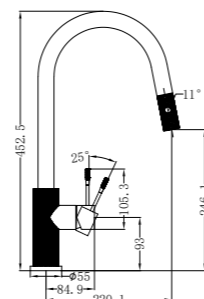

NR251901BZ

Opal Basin Mixer Brushed Bronze
Wels Rating: 5 Star, 5L/Min
Wels REG No. T37080

NR251901aBZ

Opal Tall Basin Mixer Brushed Bronze
Wels Rating: 5 Star, 5L/Min
Wels REG No. T37081

NR251908BZ

Opal Pull Out Sink Mixer With Vegie Spray Function Brushed Bronze
Wels Rating: 6 Star, 4.5L/Min
Wels REG No. T37010