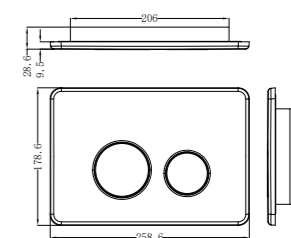

NR190002hBZ

Heated Towel Ladder
Brushed Bronze

NRV900hBZ

Heated Vertical Towel Rail
Brushed Bronze

NR262109dBZ

Washing Machine Tap Set
Brushed Bronze

NRPL001BZ

In Wall Toilet Push Plate
Brushed Bronze