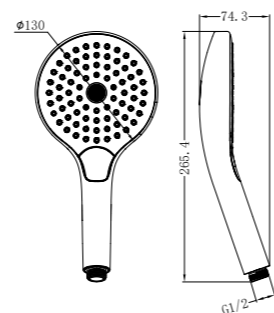

NR508002BZ

Air Hand Shower II Brushed Bronze
Wels Rating: 3 Star, 9L/Min
Wels REG No. S17336