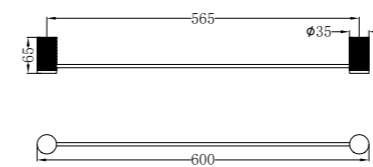

Opal Single Towel Rail 600mm
Graphite

NR2524dGR