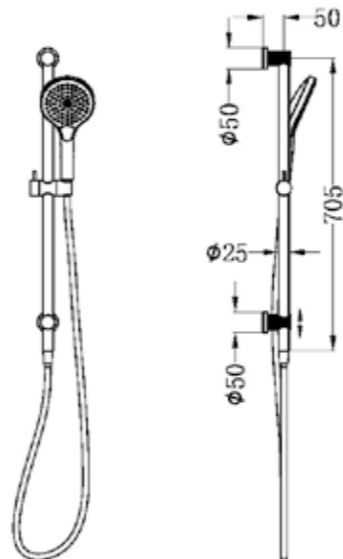

NR251905gBN

Opal Shower Rail With Air Shower II
Brushed Nickel
Wels Rating: 3 Star, 9L/Min
Wels REG No. S17301

Brushed Gold
NR251905fBG