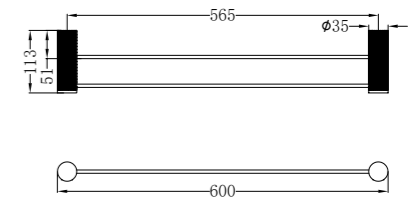

Opal Double Towel Rail 600mm
Graphite

NR2586GR