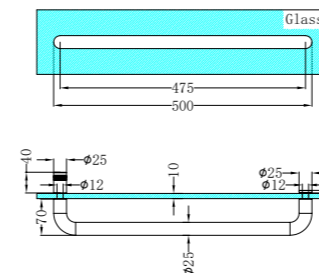

Square Shower Knob Handle
Brushed Bronze

NRSH303aBZ