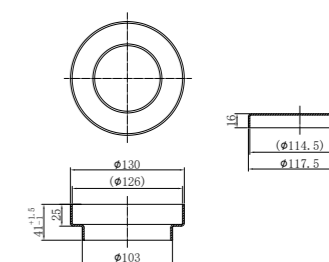

130mm Round Tile Insert Floor Waste 100mm Outlet
Brushed Bronze