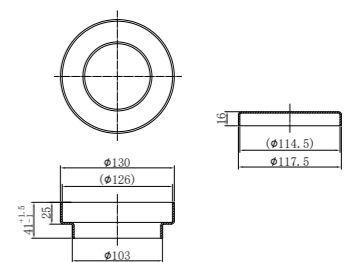

130mm Round Tile Insert Floor Waste 100mm Outlet
Gun Metal