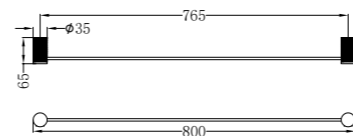

Opal Single Towel Rail 800mm
Brushed Nickel

NR2530dBN