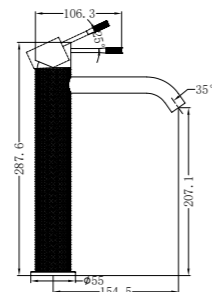

Opal Tall Basin Mixer Brushed Nickel
Wels Rating: 5 Star, 5L/Min
Wels REG No. T37081

NR251908BN