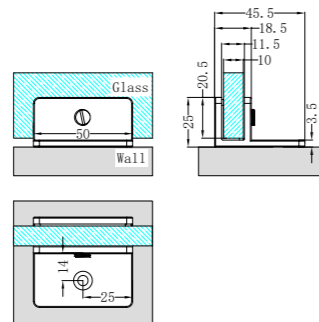

NRSH203aBG

Shower U Bracket 10mm Glass
Brushed Gold