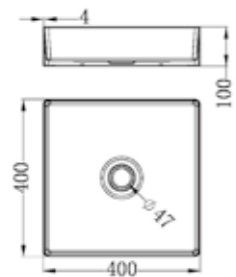

NRFW005BN

130mm Round Tile Insert Floor Waste 100mm Outlet
Brushed Nickel

NRB401sBG

Square 400mm Stainless Steel Basin
Brushed Gold

NRB401rBG

Round 400mm Stainless Steel Basin
Brushed Gold

NRB3555BG

Rectangle Stainless Steel Basin
Brushed Gold