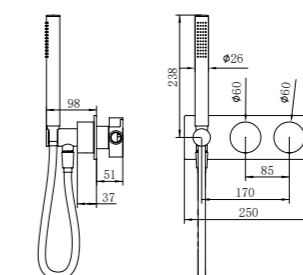

NR252003dBN

Opal Progressive Shower System
Separate Plate Brushed Nickel
Wels Rating: 7.5L/Min, Not Star Rated