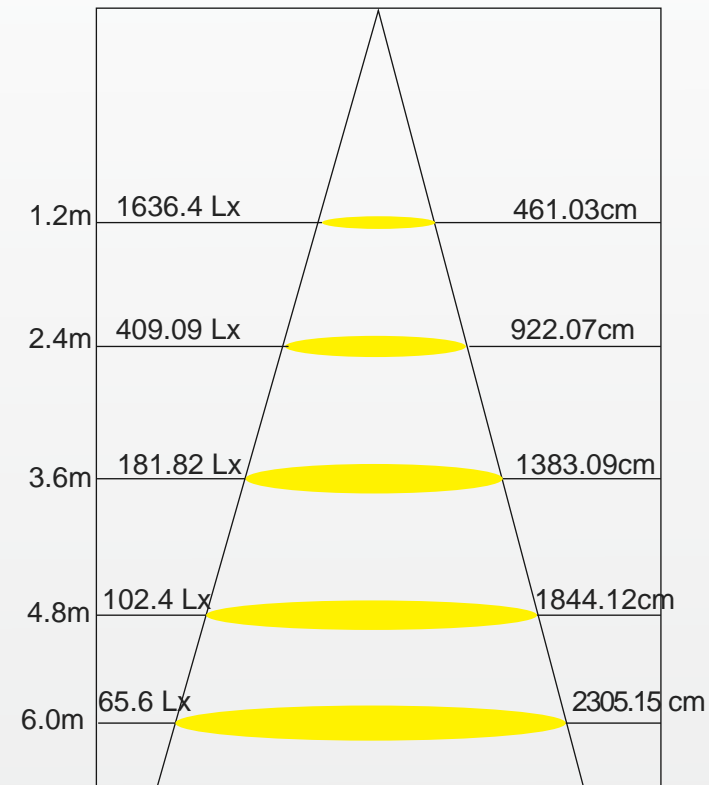

SPECIFICATION

Model	Power	Voltage	Power factor	Light color	Luminous	CCT	CRI	D	W	H
FLX20W	20W	100-240V	>0.95	Warm white	3000 LM	2700-3300K	80	115mm	51mm	170mm
				Pure white	3100 LM	3800-4600k				
				Cool white	3160 LM	5500-6500K				
FLX30W	30W	100-240V	>0.95	Warm white	4500 LM	2700-3300K	80	158mm	58mm	224mm
				Pure white	4650 LM	3800-4600k				
				Cool white	4740 LM	5500-6500K				
FLX50W	50W	100-240V	>0.95	Warm white	7500 LM	2700-3300K	80	175mm	60mm	233mm
				Pure white	7750 LM	3800-4600k				
				Cool white	7900 LM	5500-6500K				

20W

30W

50W

LIGHT DISTRIBUTION & LUX

20W

30W

50W