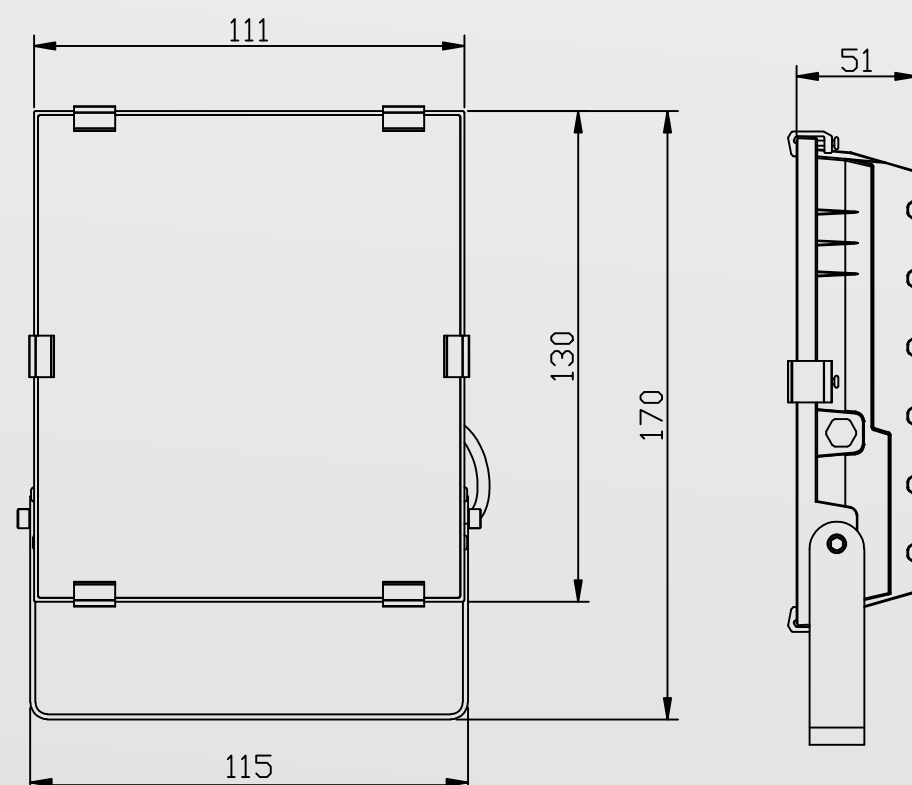

SPECIFICATION

Model	Power	Voltage	Power factor	Light color	Luminous	CCT	CRI	D	W	H
FLX20W	20W	100-240V	>0.95	Warm white	3000 LM	2700-3300K	80	115mm	51mm	170mm
				Pure white	3100 LM	3800-4600k				
				Cool white	3160 LM	5500-6500K				
FLX30W	30W	100-240V	>0.95	Warm white	4500 LM	2700-3300K	80	158mm	58mm	224mm
				Pure white	4650 LM	3800-4600k				
				Cool white	4740 LM	5500-6500K				
FLX50W	50W	100-240V	>0.95	Warm white	7500 LM	2700-3300K	80	175mm	60mm	233mm
				Pure white	7750 LM	3800-4600k				
				Cool white	7900 LM	5500-6500K				

20W