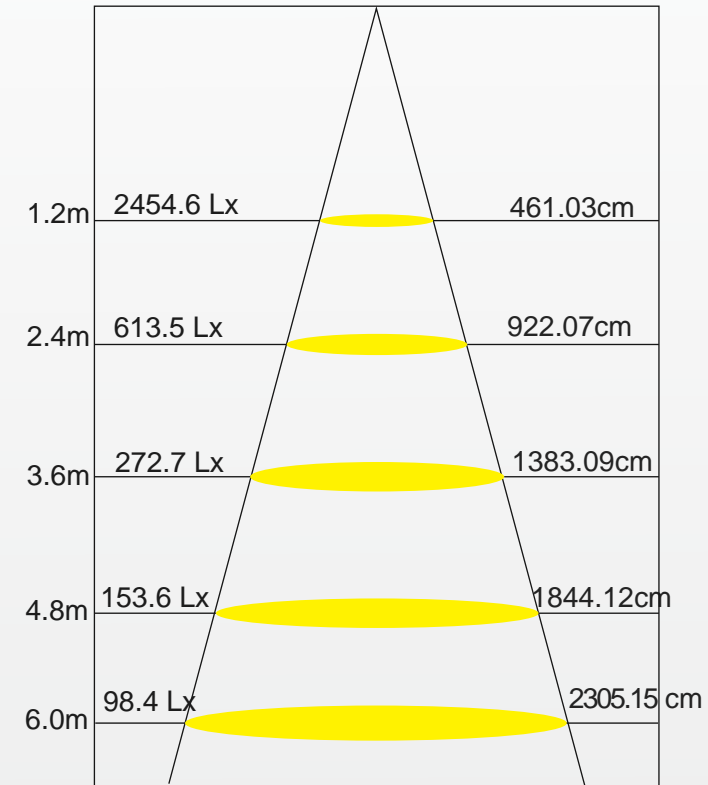

SPECIFICATION

Model	Power	Voltage	Power factor	Light color	Luminous	CCT	CRI	D	W	H
FLX20W	20W	100-240V	>0.95	Warm white	3000 LM	2700-3300K	80	115mm	51mm	170mm
				Pure white	3100 LM	3800-4600k				
				Cool white	3160 LM	5500-6500K				
FLX30W	30W	100-240V	>0.95	Warm white	4500 LM	2700-3300K	80	158mm	58mm	224mm
				Pure white	4650 LM	3800-4600k				
				Cool white	4740 LM	5500-6500K				
FLX50W	50W	100-240V	>0.95	Warm white	7500 LM	2700-3300K	80	175mm	60mm	233mm
				Pure white	7750 LM	3800-4600k				
				Cool white	7900 LM	5500-6500K				

20W

30W

50W

LIGHT DISTRIBUTION & LUX

20W

30W

50W