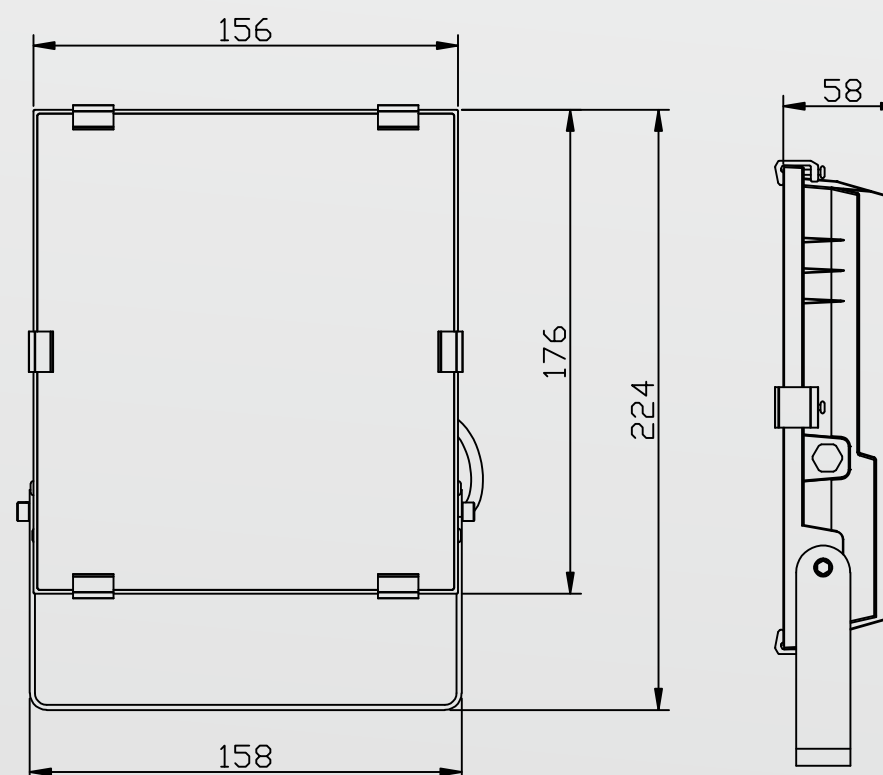

SPECIFICATION

Model	Power	Voltage	Power factor	Light color	Luminous	CCT	CRI	D	W	H
FLX20W	20W	100-240V	>0.95	Warm white	3000 LM	2700-3300K	80	115mm	51mm	170mm
				Pure white	3100 LM	3800-4600k				
				Cool white	3160 LM	5500-6500K				
FLX30W	30W	100-240V	>0.95	Warm white	4500 LM	2700-3300K	80	158mm	58mm	224mm
				Pure white	4650 LM	3800-4600k				
				Cool white	4740 LM	5500-6500K				
FLX50W	50W	100-240V	>0.95	Warm white	7500 LM	2700-3300K	80	175mm	60mm	233mm
				Pure white	7750 LM	3800-4600k				
				Cool white	7900 LM	5500-6500K				

20W

30W

50W