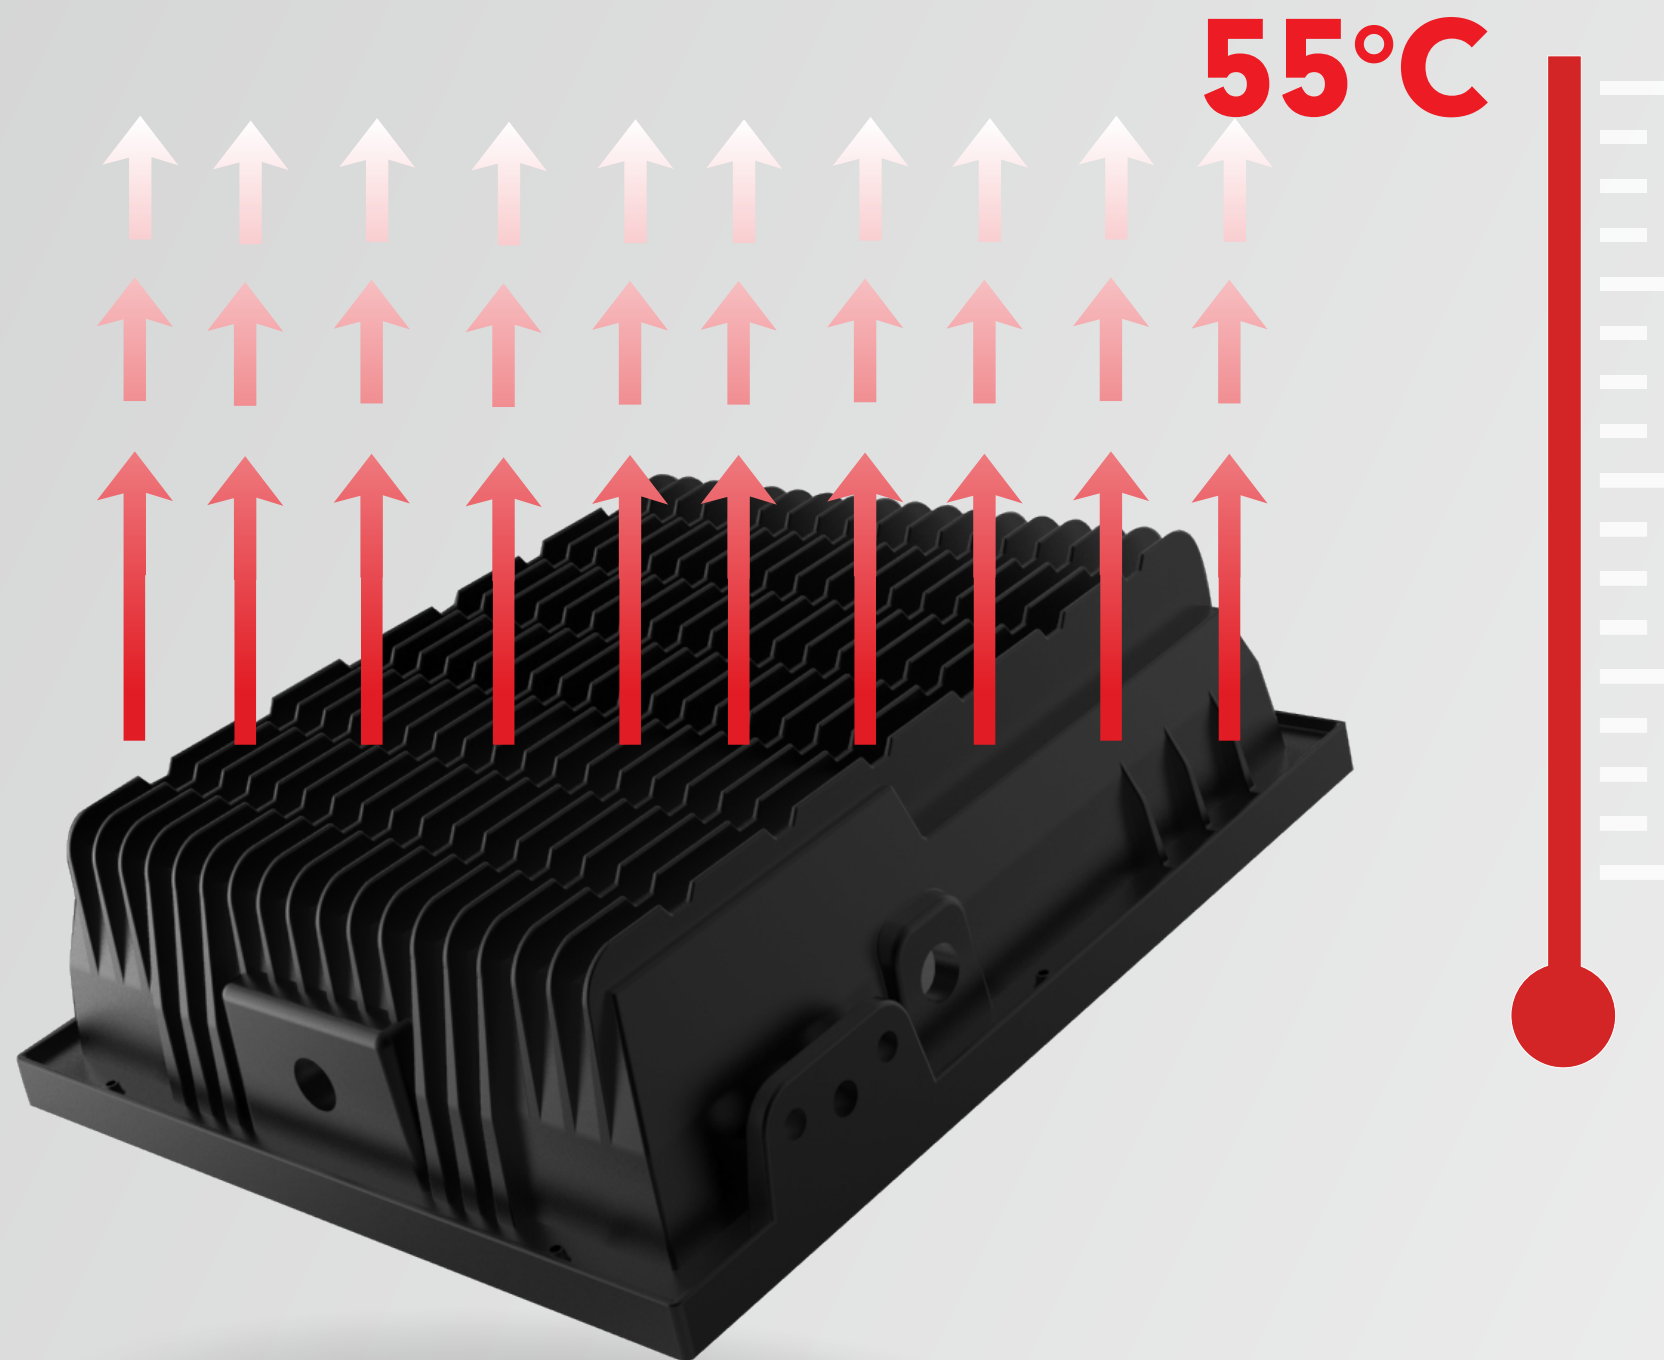

GOOD HEAT DISSIPATION TECHNIQUES

Our Heat sink is specifically designed with special material that dissipates an enormous amount of heat very quickly.

The radiator controls the temperature of lamp, **55°C** through heat conduction, heat convection, heat radiation. It allows the LED chips to achieve its highest performance, lower light decay, and long-lifespan.