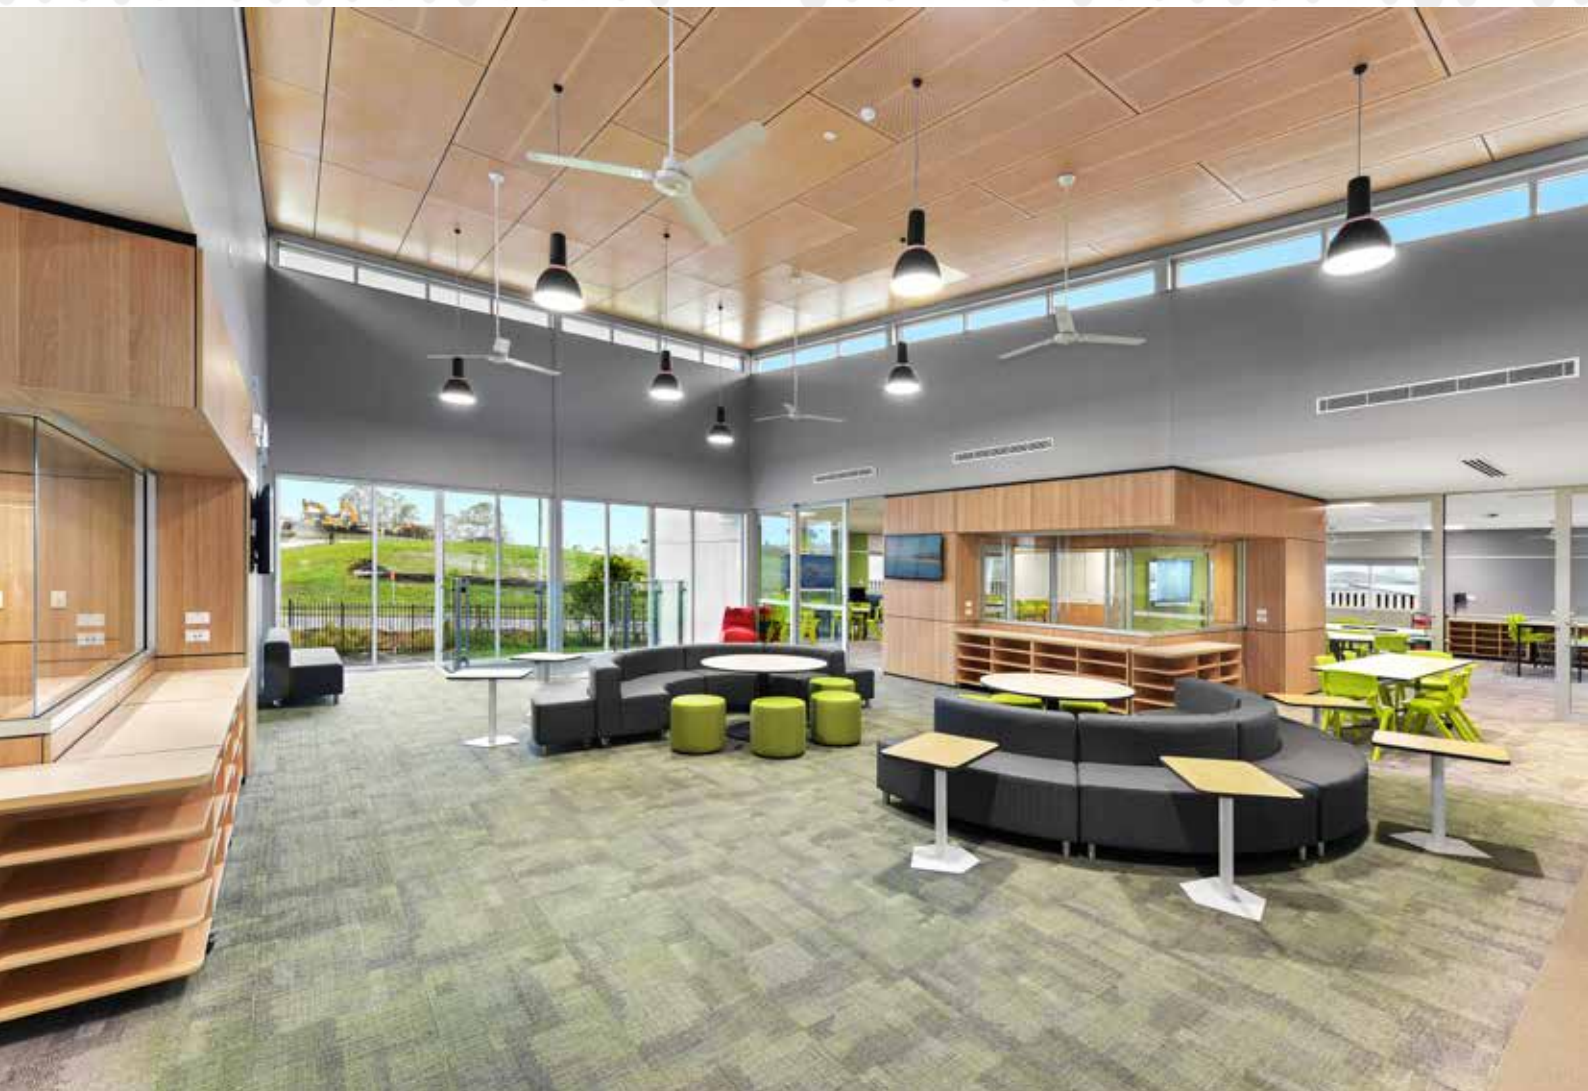

KEY-INK

KEYSTONE
LININGS & ACOUSTICS

A graphic element consisting of a grid of blue dots of varying sizes, arranged in a pattern that suggests a keyhole or a stylized 'K' shape.

We bring Architects Imagination to Life

www.KeystoneLinings.com.au

Old Bar School

KEY-INK

STANDARD SHEET SIZE AVAILABILITY

| KEY-KOMPRESS | SQUARE EDGE |
|-----------------------------------|-------------|
| | 9mm |
| 2400 x 1200 | ✓ |
| Weights (Kg/m²) | 16.26 |