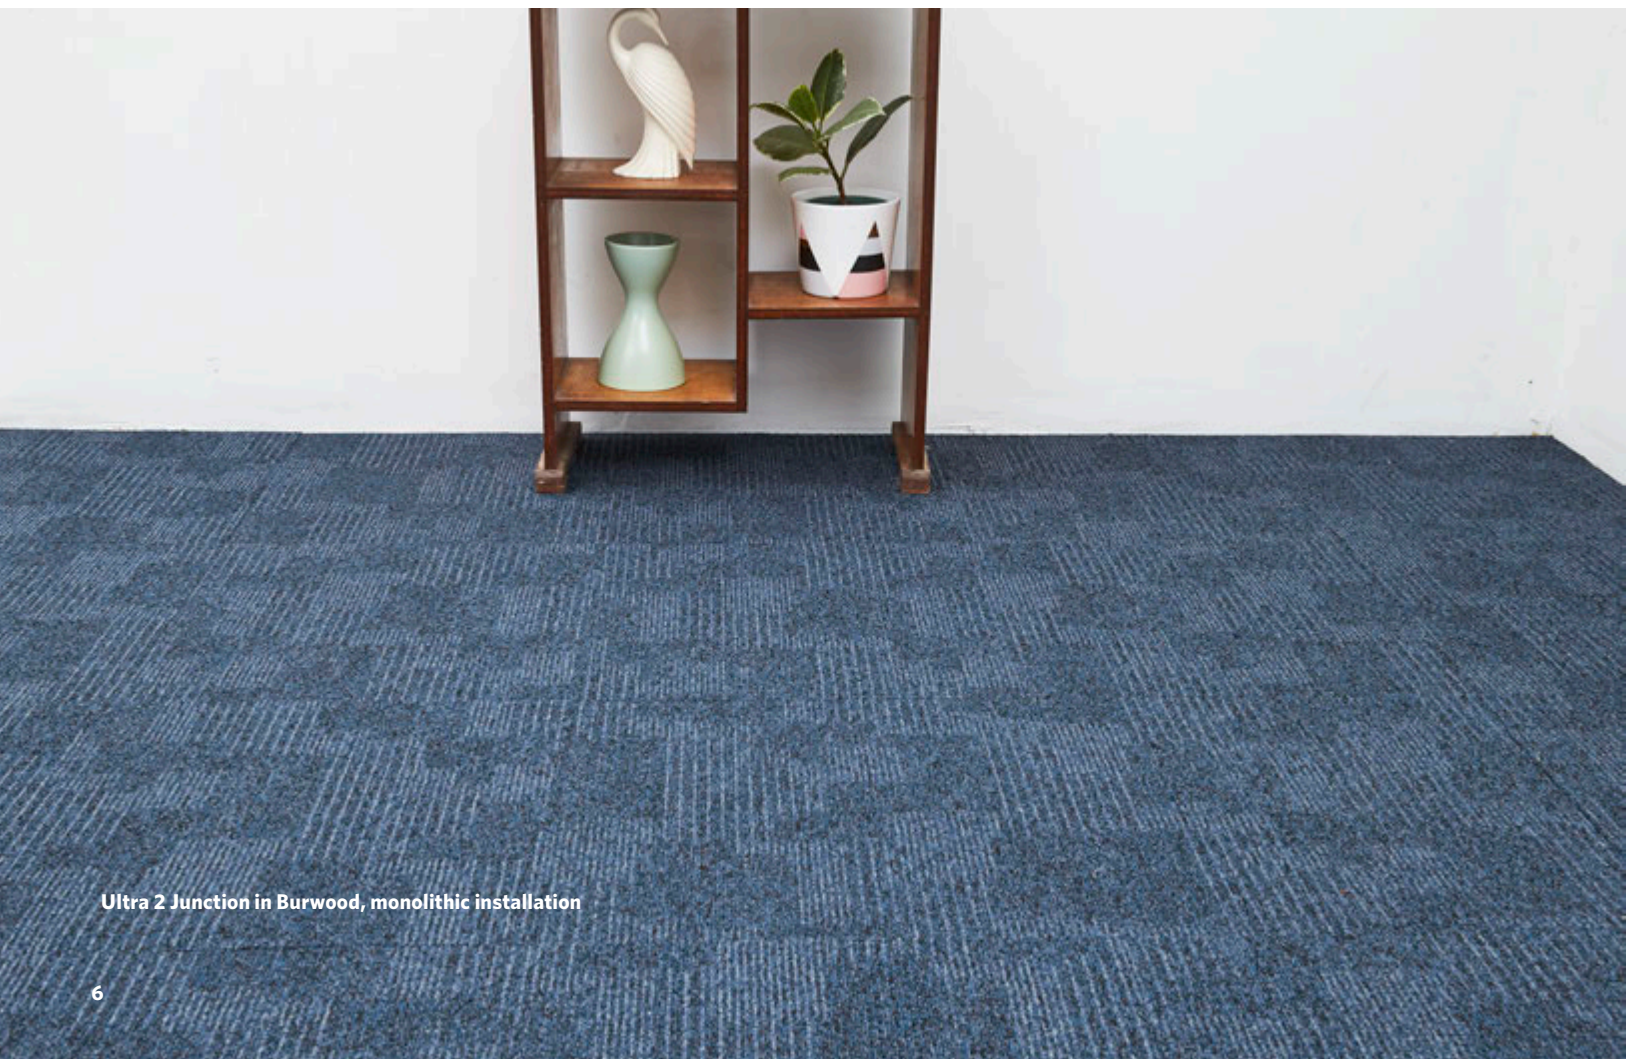

Ultra 2 Junction in Burwood, monolithic installation