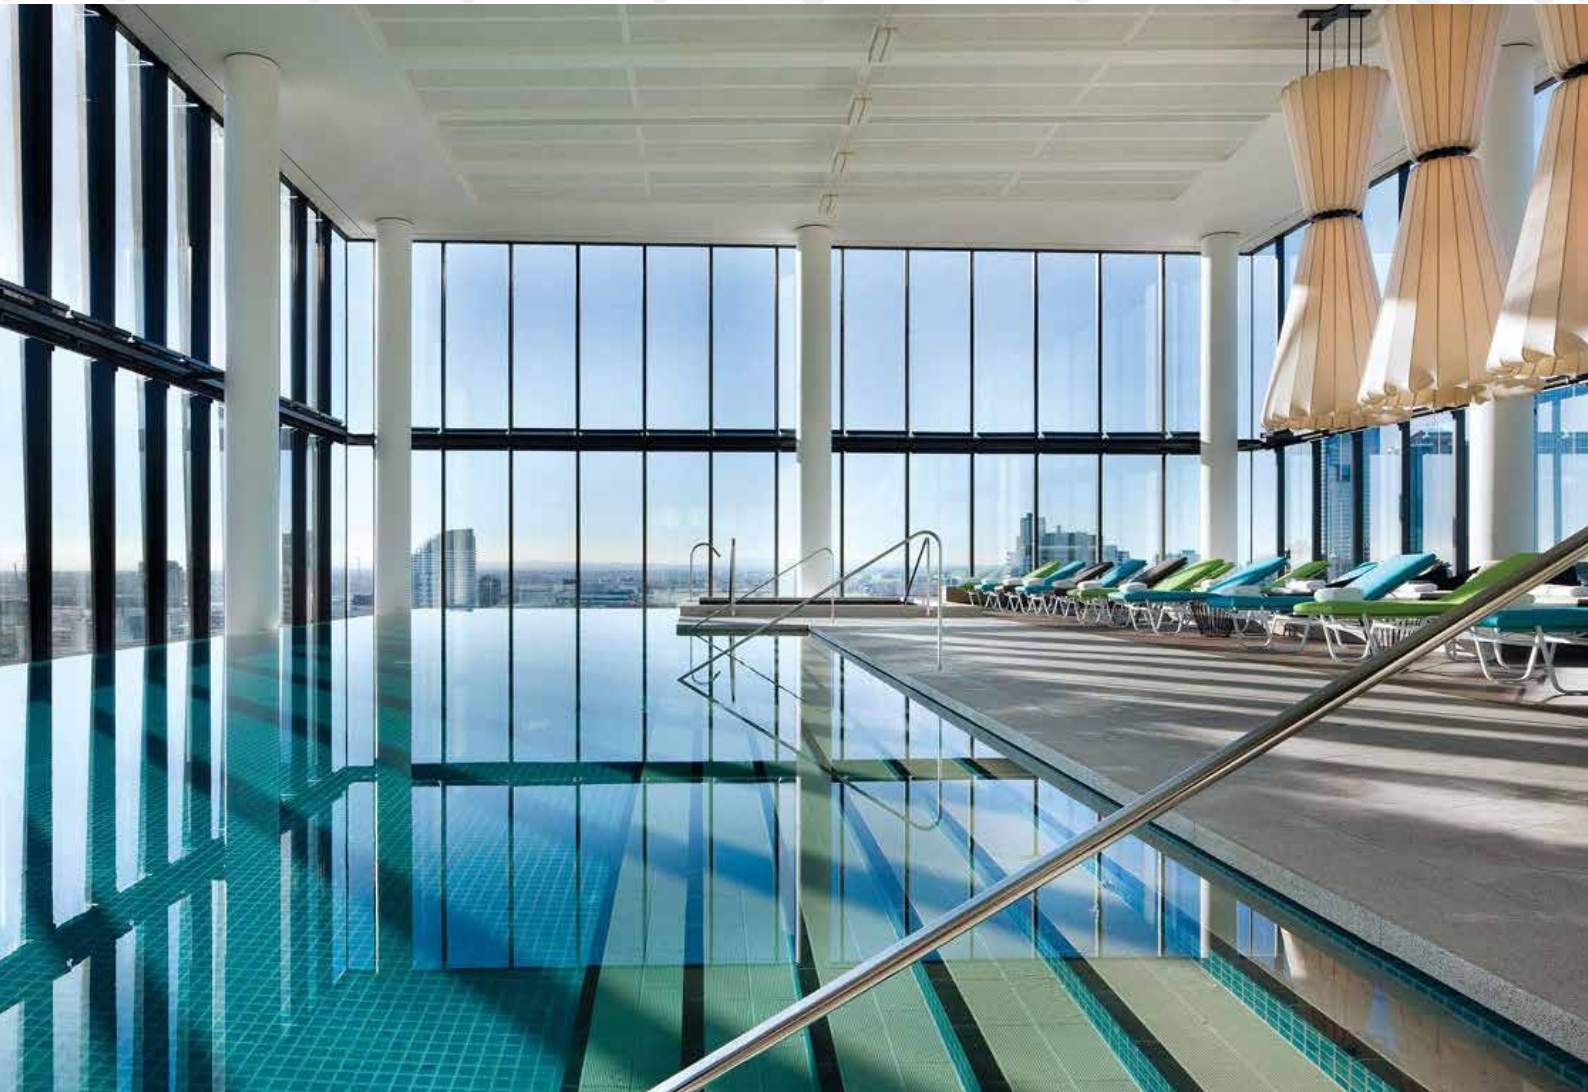

# KEY-ENDURA

**KEYSTONE**  
LININGS & ACOUSTICS

A graphic element consisting of a grid of blue dots of varying sizes, arranged in a pattern that suggests a key or a stone.

*We bring Architects Imagination to Life*