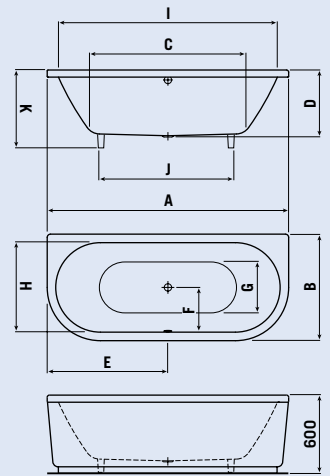

Centro Duo 2

Model	131	135
A	1700	1800
B	750	800
C	1130	1230
D	470	470
E	850	900
F	307	332
G	510	560
H	630	680
I	1580	1680
J	580	600
K	605-640	595-630

CP overflow	23-2130405-10
CP multifiller*	23-2131400-00
Leg system	01-5032
D shape surround (white) for model 131	02-840-3
D shape surround (white) for model 135	02-870-3

70 litres displacement on average. *Not watermarked or AS approved. Backflow prevention required.

Kaldewei uses only natural and recyclable materials—steel and enamel. The high-quality and long-lasting 3.5 mm steel enamel offers a clean and hygienic, acid and impact-resistant, scratchproof and hard-wearing finish that comes with a 30-year guarantee.†

Technical specifications subject to change without notice. Further technical information available at www.bathe.net.au Warning: Products in this leaflet are the subject of registered designs and patents. †Conditions apply.