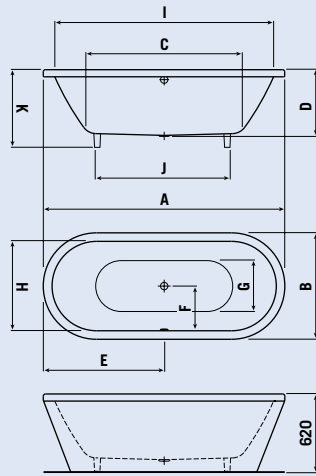

Kaldewei Centro Duo

Centro Duo Oval

Model	127	128
A	1700	1800
B	750	800
C	1130	1230
D	470	470
E	850	900
F	307	332
G	510	560
H	630	680
I	1580	1680
J	580	600
K	605-640	595-630

CP overflow	23-2130405-10
CP multifiller*	23-2131400-00
Leg system for model 127	01-5030
Leg system for model 128	01-5032
Oval surround (white) for model 127	02-830-3
Oval surround (white) for model 128	02-820-3