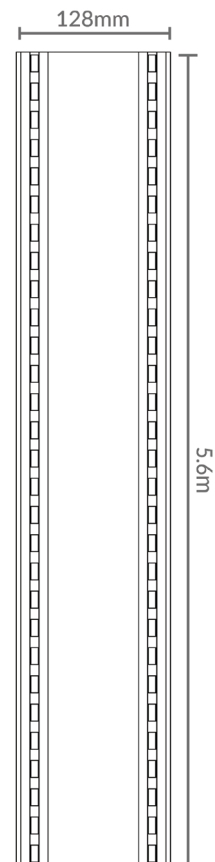

PRODUCT SPECIFICATIONS

Product	128 Storm Water Midnight Tile Insert
Code	L128SWGMTI
Colour	Midnight Black
Length	5.6m
Width	128mm
Depth	19mm (Top Only)
Material	Anodised Aluminium
Applications	Outdoor
Features	<ul style="list-style-type: none"> • Sleek Design • Easy Installation • High Water Flow • Suitable for tiles up to 13mm thick • Lifetime Rustproof Warranty • UV Stable

* Total length is 5.8m, total usable length is 5.6m to allow for any wastage during the anodising process.

* Regular, gentle cleaning with soapy water is recommended. Do not use abrasive cloths or acidic chemicals on the grates.