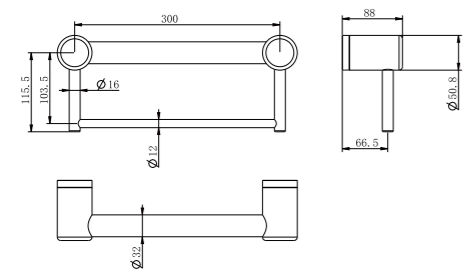

Brushed Gold  
NRCR3224bBG

Brushed Bronze  
NRCR3224bBZ

**NRCR3212bCH**

Mecca Care 32mm Grab Rail With Towel Holder 300mm Chrome  
Colours Available:

Matte Black  
NRCR3212bMB

Gun Metal  
NRCR3212bGM

Brushed Nickel  
NRCR3212bBN