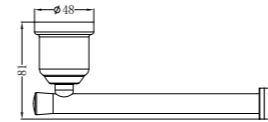

Matte Black  
NR6986MB

Aged Brass  
NR6986AB

**NR6924CH**

York Single Towel Rail 600mm Chrome  
Colours Available:

Matte Black  
NR6924MB

Aged Brass  
NR6924AB

**NR6924dCH**

York Double Towel Rail 600mm Chrome  
Colours Available: