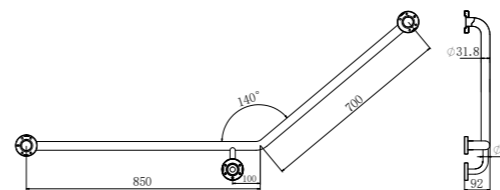

NRCR03LCH

Classic Care SS304 800x700 140 Degrees Left Hand (Concealed Fixing) Chrome
Colours Available: