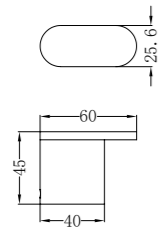

NR9082CH

Bianca Robe Hook Chrome
Colours Available: