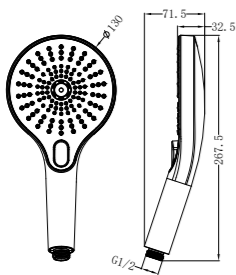

Brushed Nickel  
NR508077BN

Brushed Gold  
NR508077BG

Brushed Bronze  
NR508077BZ

Graphite  
NR508077GR

Air Shower

Opal  
Twin Shower  
With Air Shower II

**NR251905hBN**

Opal Twin Shower With Air Shower II Brushed Nickel  
Wels Rating: Overhead Shower 3 Star 9L/Min, Hand Shower 3 Star 9L/Min  
Wels REG No. S17340  
Colours Available: