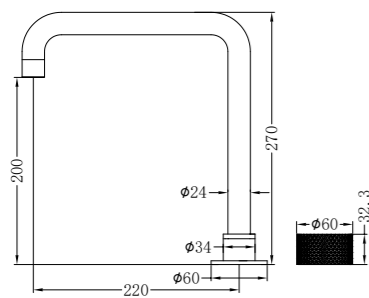

**NR252001aBG**

Opal Progressive Tall Basin Set Brushed Gold  
 Wels Rating: 5 Star, 6L/Min  
 Wels REG No. T35924  
 Colours Available:

Brushed Nickel  
NR252001aBN

Brushed Bronze  
NR252001aBZ

Graphite  
NR252001aGR