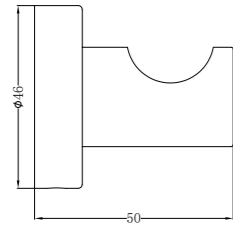

NR1982CH

Mecca Robe Hook Chrome
Colours Available:

NR1980aCH

Mecca Hand Towel Rail Chrome
Colours Available:

NR1982aCH

Mecca Robe Hook II Chrome
Colours Available:

NR1980CH

Mecca Hand Towel Ring Chrome
Colours Available: