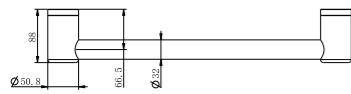

Gun Metal  
NRCR3218GM

Brushed Nickel  
NRCR3218BN

Brushed Gold  
NRCR3218BG

Brushed Bronze  
NRCR3218BZ

**NRCR3224CH**

Mecca Care 32mm Grab Rail 600mm Chrome  
Colours Available:

Matte Black  
NRCR3224MB

Gun Metal  
NRCR3224GM