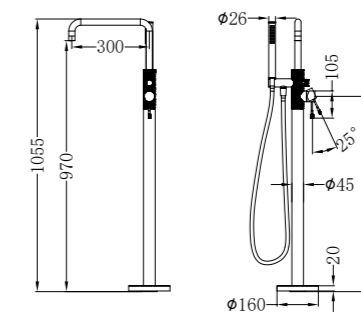

Brushed Bronze
NR251909eBZ

NR251903aBN

Opal Freestanding Bath Mixer With Hand Shower Brushed Nickel
Wels Rating: 3 Star, 9L/Min
Wels REG No. S17464
Colours Available: