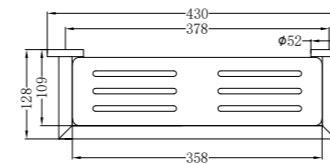

Matte Black  
NR3687aMB

Brushed Nickel  
NR3687aBN

**NR3630CH**

Dolce Single Towel Rail 700mm Chrome  
Colours Available:

Matte Black  
NR3630MB

Brushed Nickel  
NR3630BN

**NR3630ICH**

Dolce Single Towel Rail 900mm Chrome  
Colours Available: