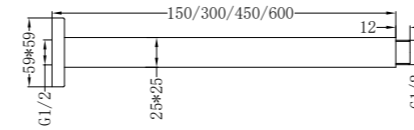

**NR504150CH/NR504300CH
/NR504450CH/ NR504600CH**

Square Ceiling Arm 150/300/450/600mm Length Chrome
Wels Rating: N/A
Colours Available: