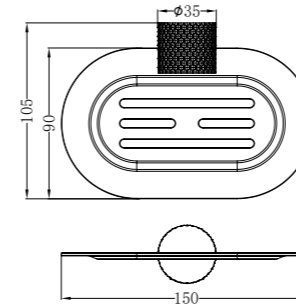

NR2530BN

Opal Single Towel Rail 800mm Brushed Nickel
Colours Available:

NR2581BN

Opal Soap Dish Holder Brushed Nickel
Colours Available:

NR2530dBN

Opal Double Towel Rail 800mm Brushed Nickel
Colours Available:

NR2587aBN

Opal Metal Shower Shelf Brushed Nickel
Colours Available: