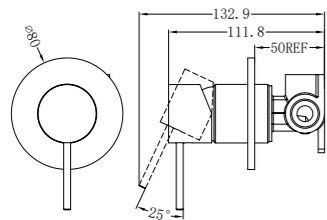

Universal Body

NRUB002P

Premium 35mm Universal Shower Mixer Body Only

Trim Kit

NR22191tCH

Mecca Shower Mixer 80mm Plate Trim Kits Only Chrome
Wels Rating: N/A
Colours Available:

Whole Set

NR22191ICH

Mecca Shower Mixer 80mm Plate Chrome
Wels Rating: N/A
Colours Available:

Universal Body

NRUB002AP

Premium 35mm Universal Shower Mixer Handle Up Body Only

Trim Kit

NR22191btCH

Mecca Shower Mixer Handle Up 80mm Plate Trim Kits Only Chrome
Wels Rating: N/A
Colours Available:

Whole Set

NR22191bCH

Mecca Shower Mixer Handle Up 80mm Plate Chrome
Wels Rating: N/A
Colours Available: