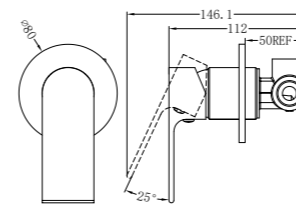

NR321511dCH

Bianca Shower Mixer 80mm Plate Chrome
Wels Rating: N/A
Colours Available: