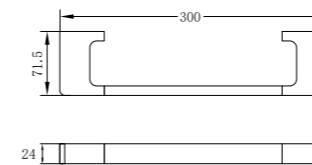

NR8082CH

Pearl Robe Hook Chrome
Colours Available:

NR8086CH

Pearl Toilet Roll Holder Chrome
Colours Available:

NR8080CH

Pearl Hand Towel Rail Chrome
Colours Available:

NR8081CH

Pearl Soap Dish Holder Chrome
Colours Available: