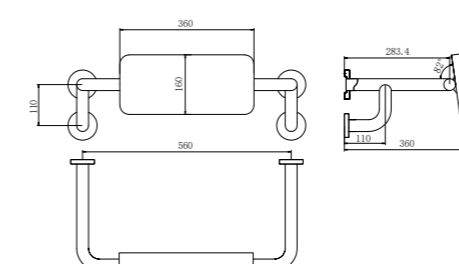

NRCR04CH

Classic Care SS304 Back Rest Chrome
Colours Available: