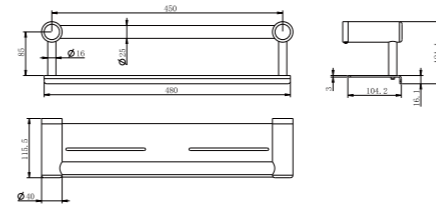

Mecca Care 25mm Grab Rail With Shelf 450mm Chrome  
Colours Available:

Matte Black  
NRCR2518cMB

Gun Metal  
NRCR2518cGM

Brushed Nickel  
NRCR2518cBN

Brushed Gold  
NRCR2518cBG

Brushed Bronze  
NRCR2518cBZ