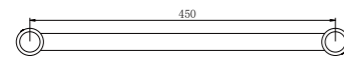

NRCR2518CH

Mecca Care 25mm Grab Rail 450mm Chrome
Colours Available:

NRCR2524CH

Mecca Care 25mm Grab Rail 600mm Chrome
Colours Available: