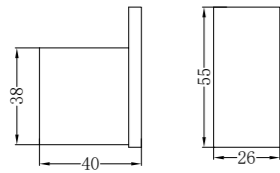

NR4680CH

Celia Hand Towel Rail Chrome
Colours Available: