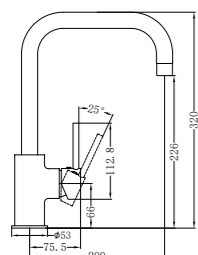

NR250806CH

Dolce Kitchen Mixer Square Shape Chrome
Wels Rating: 5 Star, 6L/Min
Wels REG No. T28860
Colours Available:

Matte Black
NR250806MB