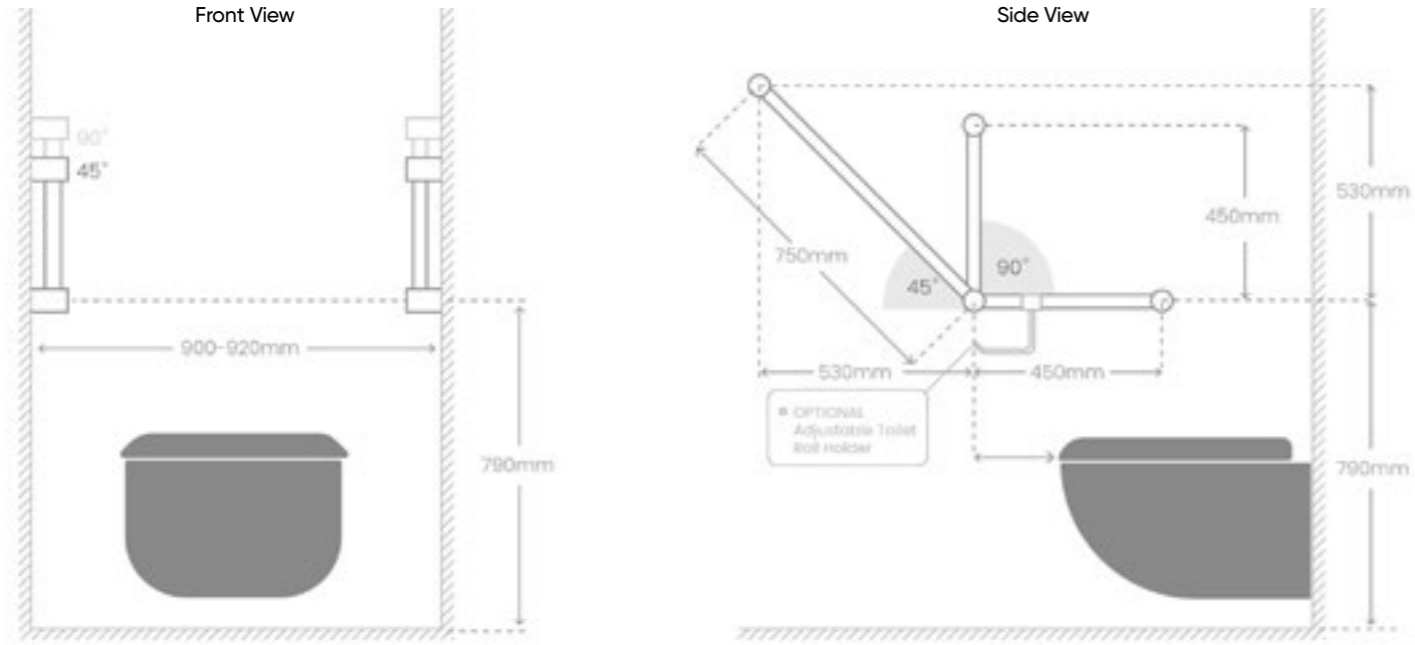

Ambulant Toilet Rails