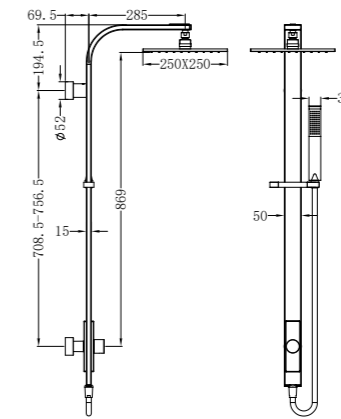

NR281305cCH

Astra Rain Square Twin Shower Single Hose Chrome
Wels Rating: Overhead Shower Not Star Rated 7.5L/Min,
Hand Shower Not Star Rated 7.5L/Min
Wels REG No. S17445
Colours Available: