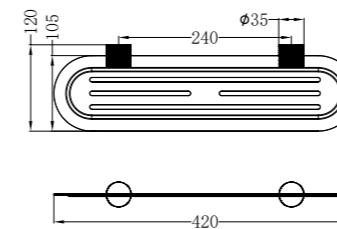

NR2530BN

Opal Single Towel Rail 800mm Brushed Nickel
Colours Available:

NR2581BN

Opal Soap Dish Holder Brushed Nickel
Colours Available:

NR2530dBN

Opal Double Towel Rail 800mm Brushed Nickel
Colours Available:

NR2587aBN

Opal Metal Shower Shelf Brushed Nickel
Colours Available: