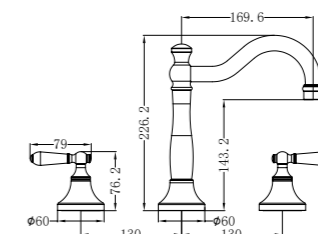

NR692102a03CH

York Basin Set With Black Porcelain Lever Chrome
Wels Rating: 5 Star, 6L/Min
Wels REG No. T42726
Colours Available: