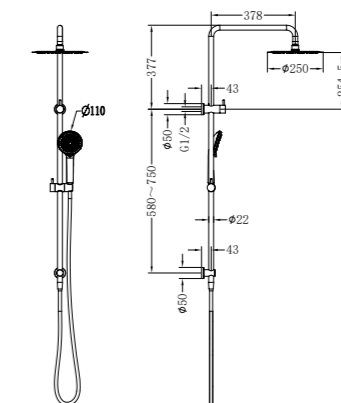

NR301505bCH

Celia 2 In 1 Twin Shower Chrome
Wels Rating: Overhead Shower 3 Star 8L/Min,
Hand Shower Not Star Rated 5.5L/Min
Wels REG No. S17459
Colours Available:

Builder Project Twin Shower
Wels Rating: Overhead Shower 3 Star 8L/Min,
Hand Shower 5 Star 6L/Min
Wels REG No. S17475
Colours Available:

NR232105MB

Builder Project Twin Shower Set Matte Black
Wels Rating: Overhead Shower 4 Star 7.5L/Min,
Hand Shower 4 Star 7.5L/Min
Wels REG No. S17412
Colours Available:

Round Project Twin Shower
Wels Rating: Overhead Shower 3 Star 8L/Min,
Hand Shower 4 Star 7.5L/Min
Wels REG No. S17334
Colours Available: