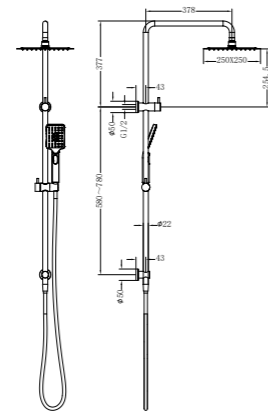

NR232105fCH

Round Project Twin Shower 4 Star Rating Chrome
Wels Rating: Overhead Shower 4 Star 6.5L/Min,
Hand Shower 4 Star 6.5L/Min
Wels REG No. S18041
Colours Available: