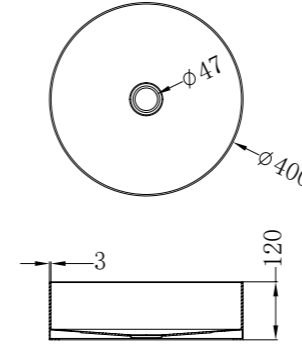

NRB3555BN

Opal Rectangle Stainless Steel Basin Brushed Nickel
Colours Available: