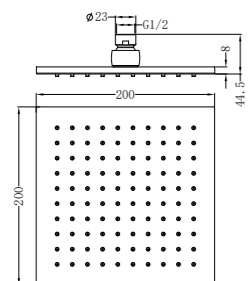

NRROB0803CH
200mm Square Shower Head Chrome
Wels Rating: 3 Star, 9L/Min
Wels REG No. S16684
Colours Available: