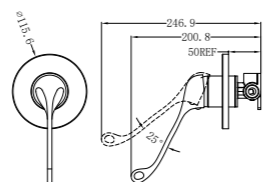

NR110009dCH

Classic Care Shower Mixer Chrome
Wels Rating: N/A
Colours Available:

NR503206CH

Classic Care Handle Only Extended Handle Chrome
Wels Rating: N/A
Colours Available: