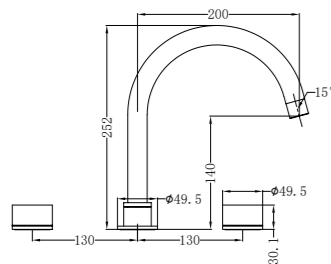

NR211703CH

Kara Bath Set Chrome
Wels Rating: N/A
Colours Available: