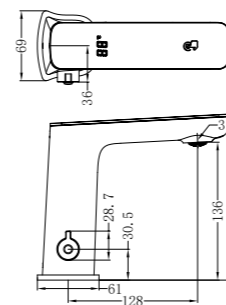

NR222101CH

Claudia Sensor Mixer With Black Top Display Chrome
Wels Rating: 6 Star, 5L/Min
Wels REG No. T40943
Colours Available:

NR222102CH

Claudia Sensor Mixer With White Top Display Chrome
Wels Rating: 6 Star, 5L/Min
Wels REG No. T40943
Colours Available: