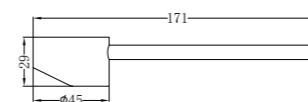

NR503069UPCH

Dolce Care Handle Only Handle Up Chrome
Wels Rating: N/A
Colours Available: