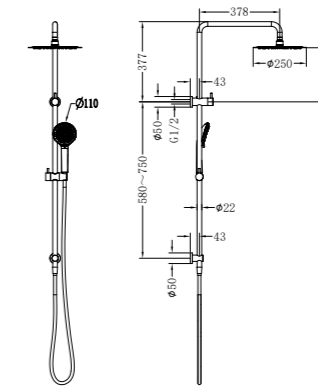

NR232105eCH

Square Project Twin Shower Chrome
Wels Rating: Overhead Shower 3 Star 9L/Min,
Hand Shower 4 Star 7.5L/Min
Wels REG No. S17335
Colours Available:

NR232105fCH

Round Project Twin Shower 4 Star Rating Chrome
Wels Rating: Overhead Shower 4 Star 6.5L/Min,
Hand Shower 4 Star 6.5L/Min
Wels REG No. S18041
Colours Available: