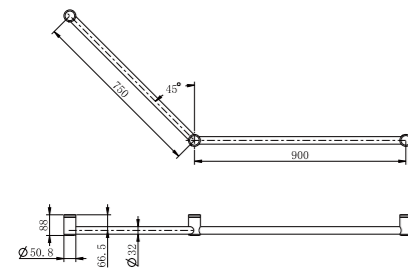

Brushed Nickel  
NRCR3245aBN

Brushed Gold  
NRCR3245aBG

Brushed Bronze  
NRCR3245aBZ

**NRCR3245CH**

Mecca Care 32mm DDA Grab Rail Set 45 Degree 750x900mm Chrome  
Colours Available:

Matte Black  
NRCR3245MB