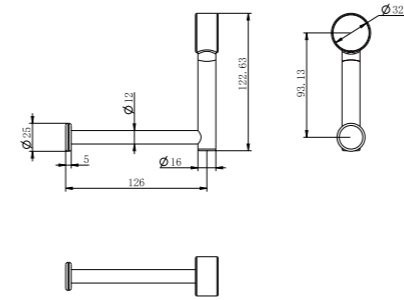

NRCR3290CH

Mecca Care 32mm DDA Grab Rail Set 90 Degree 600x1000mm Chrome
Colours Available:

NRCR3286tCH

Mecca Care Add On Toilet Roll Holder Chrome
Colours Available:

NRCR3290aCH

Mecca Care 32mm Ambulant Toilet Grab Rail 90 Degree 450x450mm Chrome
Colours Available:

NRCR3212CH

Mecca Care 32mm Grab Rail 300mm Chrome
Colours Available: