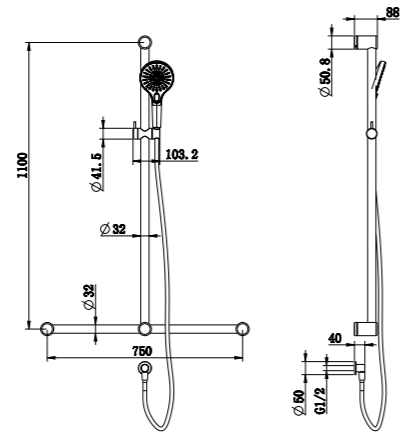

Brushed Nickel  
NRCS005BN

Brushed Gold  
NRCS005BG

Brushed Bronze  
NRCS005BZ

**NRCS006CH**

Mecca Care 32mm T Bar Grab Rail And Adjustable Shower Set  
 1100x750mm Chrome  
 Wels Rating: 3 Star, 9L/Min  
 Wels REG No. S17576  
 Colours Available: