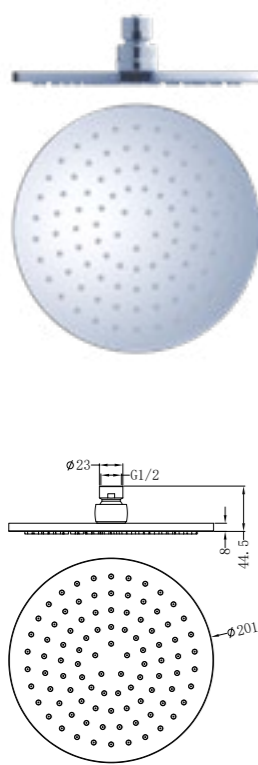

NRROA0802CH

200mm Round Shower Head Chrome
Wels Rating: 3 Star, 9L/Min
Wels REG No. S16687
Colours Available: