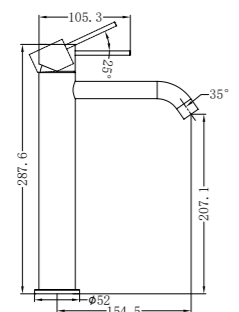

NR221901bCH

Mecca Hob Basin Mixer Round Swivel Spout Chrome
Wels Rating: 6 Star, 4.5L/Min
Wels REG No. T35401
Colours Available: