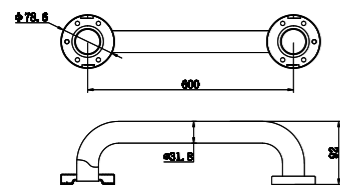

NRCR01450CH

Classic Care SS304 450mm Grab Bar (Concealed Fixing) Chrome
Wels Rating: N/A
Colours Available:

NRCR03LCH

Classic Care SS304 800x700 140 Degrees Left Hand (Concealed Fixing) Chrome
Colours Available:

NRCR01600CH

Classic Care SS304 600mm Grab Bar (Concealed Fixing) Chrome
Wels Rating: N/A
Colours Available:

NRCR03rCH

Classic Care SS304 800 X 700 140 Degrees Right Hand Chrome
Colours Available:

NRCR02CH

Classic Care SS304 450x450 Right Angle Grab Bar (Concealed Fixing) Chrome
Colours Available:

NRCR04CH

Classic Care SS304 Back Rest Chrome
Colours Available: