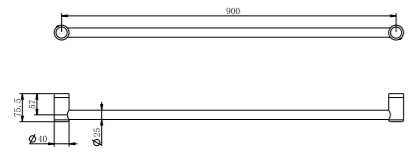

NRCR2512cCH

Mecca Care 25mm Grab Rail With Shelf 300mm Chrome
Colours Available: