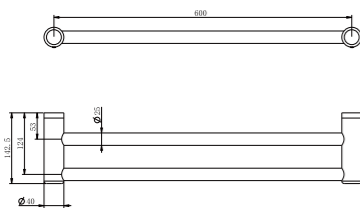

NRCR2512CH

Mecca Care 25mm Grab Rail 300mm Chrome
Colours Available: