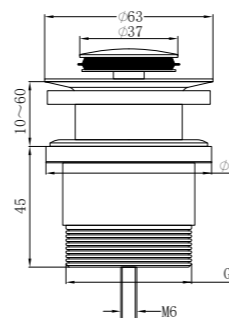

NRA706CH

Universal Pop Up Waste Chrome
Colours Available:

NRA471CH

Universal Project Pop Up Waste Chrome
Colours Available:

NRA707CH

40mm Bath Pop-Up Plug With Removable Waste No Overflow Chrome
Colours Available:

NRA186wCH

40mm Round Bottle Trap Chrome
Colours Available: