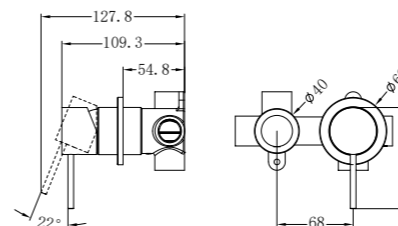

Universal Body

NRUB003P

Premium 35mm Universal Shower Mixer With Divertor Body Only

Trim Kit

NR221911atCH

Mecca Shower Mixer With Divertor Trim Kits Only Chrome
Wels Rating: N/A
Colours Available:

Whole Set

NR221911aCH

Mecca Shower Mixer With Divertor Chrome
Wels Rating: N/A
Colours Available:

Universal Body

NRUB003AP

Premium 35mm Universal Shower Mixer With Divertor Horizontal Body Only

Trim Kit

NR221911stCH

Mecca Shower Mixer With Divertor Separate Back Plate Trim Kits Only Chrome
Wels Rating: N/A
Colours Available:

Whole Set

NR221911uCH

Mecca Shower Mixer With Horizontal 2 Way Divertor Chrome
Wels Rating: N/A
Colours Available: