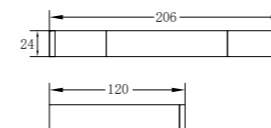

NR8082CH

Pearl Robe Hook Chrome
Colours Available:

NR8086CH

Pearl Toilet Roll Holder Chrome
Colours Available:

NR8080CH

Pearl Hand Towel Rail Chrome
Colours Available:

NR8081CH

Pearl Soap Dish Holder Chrome
Colours Available: