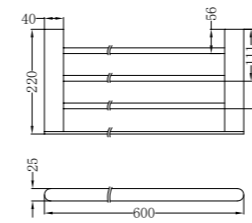

NR9089CH

Bianca Towel Rack Chrome
Colours Available: