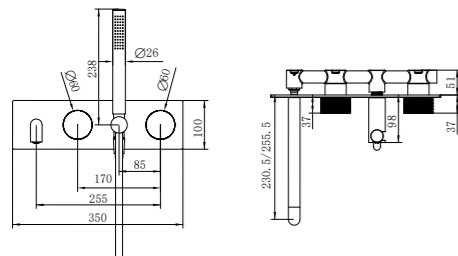

Universal Body

NRUB006P

Premium Universal Progressive Shower System With Spout Body Only

Universal Body

NRUB005P

Premium Universal Progressive Shower System Body Only

Trim Kit

NR252003a230tBG/NR252003a250tBG

Opal Progressive Shower System With Spout 230mm/250mm Trim Kits Only Brushed Gold
Wels Rating: 3 Star, 8L/Min
Wels REG No. S18030/ S18046
Colours Available:

Trim Kit

NR252003ctBG

Opal Progressive Shower System Trim Kits Only Brushed Gold
Wels Rating: 3 Star, 8L/Min
Wels REG No. S18042
Colours Available:

Whole Set

NR252003a230BG/NR252003a250BG

Opal Progressive Shower System With Spout 230mm/250mm Brushed Gold
Wels Rating: 3 Star, 8L/Min
Wels REG No. S18030/ S18046
Colours Available:

Whole Set

NR252003cBG

Opal Progressive Shower System Brushed Gold
Wels Rating: 3 Star, 8L/Min
Wels REG No. S18042
Colours Available: