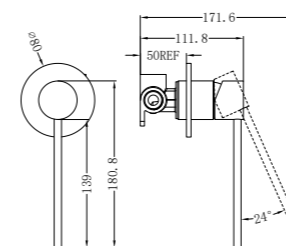

NR221901dCH

Mecca Care Basin Mixer Chrome
Wels Rating: 5 Star, 5L/Min
Wels REG No. T34930
Colours Available:

Universal Body

NRUB002P

Premium 35mm Universal
Shower Mixer Body Only

Trim Kit

NR221911xtCH

Mecca Care Shower Mixer Trim Kits Only Chrome
Wels Rating: N/A
Colours Available:

Whole Set

NR221911XCH

Mecca Care Shower Mixer Chrome
Wels Rating: N/A
Colours Available: