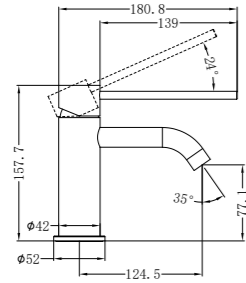

NR221901dCH

Mecca Care Basin Mixer Chrome
Wels Rating: 5 Star, 5L/Min
Wels REG No. T34930
Colours Available:

Universal Body

NRUB002P

Premium 35mm Universal
Shower Mixer Body Only

Trim Kit

NR221911xtCH

Mecca Care Shower Mixer Trim Kits Only Chrome
Wels Rating: N/A
Colours Available:

Whole Set

NR221911XCH

Mecca Care Shower Mixer Chrome
Wels Rating: N/A
Colours Available: