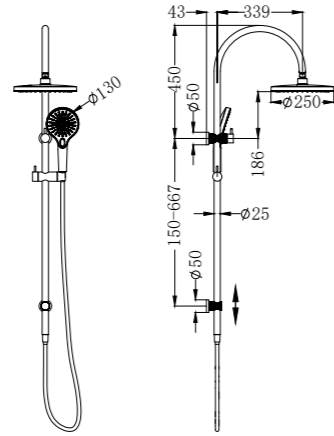

**NR251905bBG**

Opal Twin Shower With Air Shower Brushed Gold  
 Wels Rating: Overhead Shower 3 Star 9L/Min, Hand Shower 3 Star 9L/Min  
 Wels REG No. S17347  
 Colours Available:

**NR251905eBN**

Opal Twin Shower Brushed Nickel  
 Wels Rating: Overhead Shower 3 Star 9L/Min, Hand Shower 3 Star 9L/Min  
 Wels REG No. S17338  
 Colours Available: