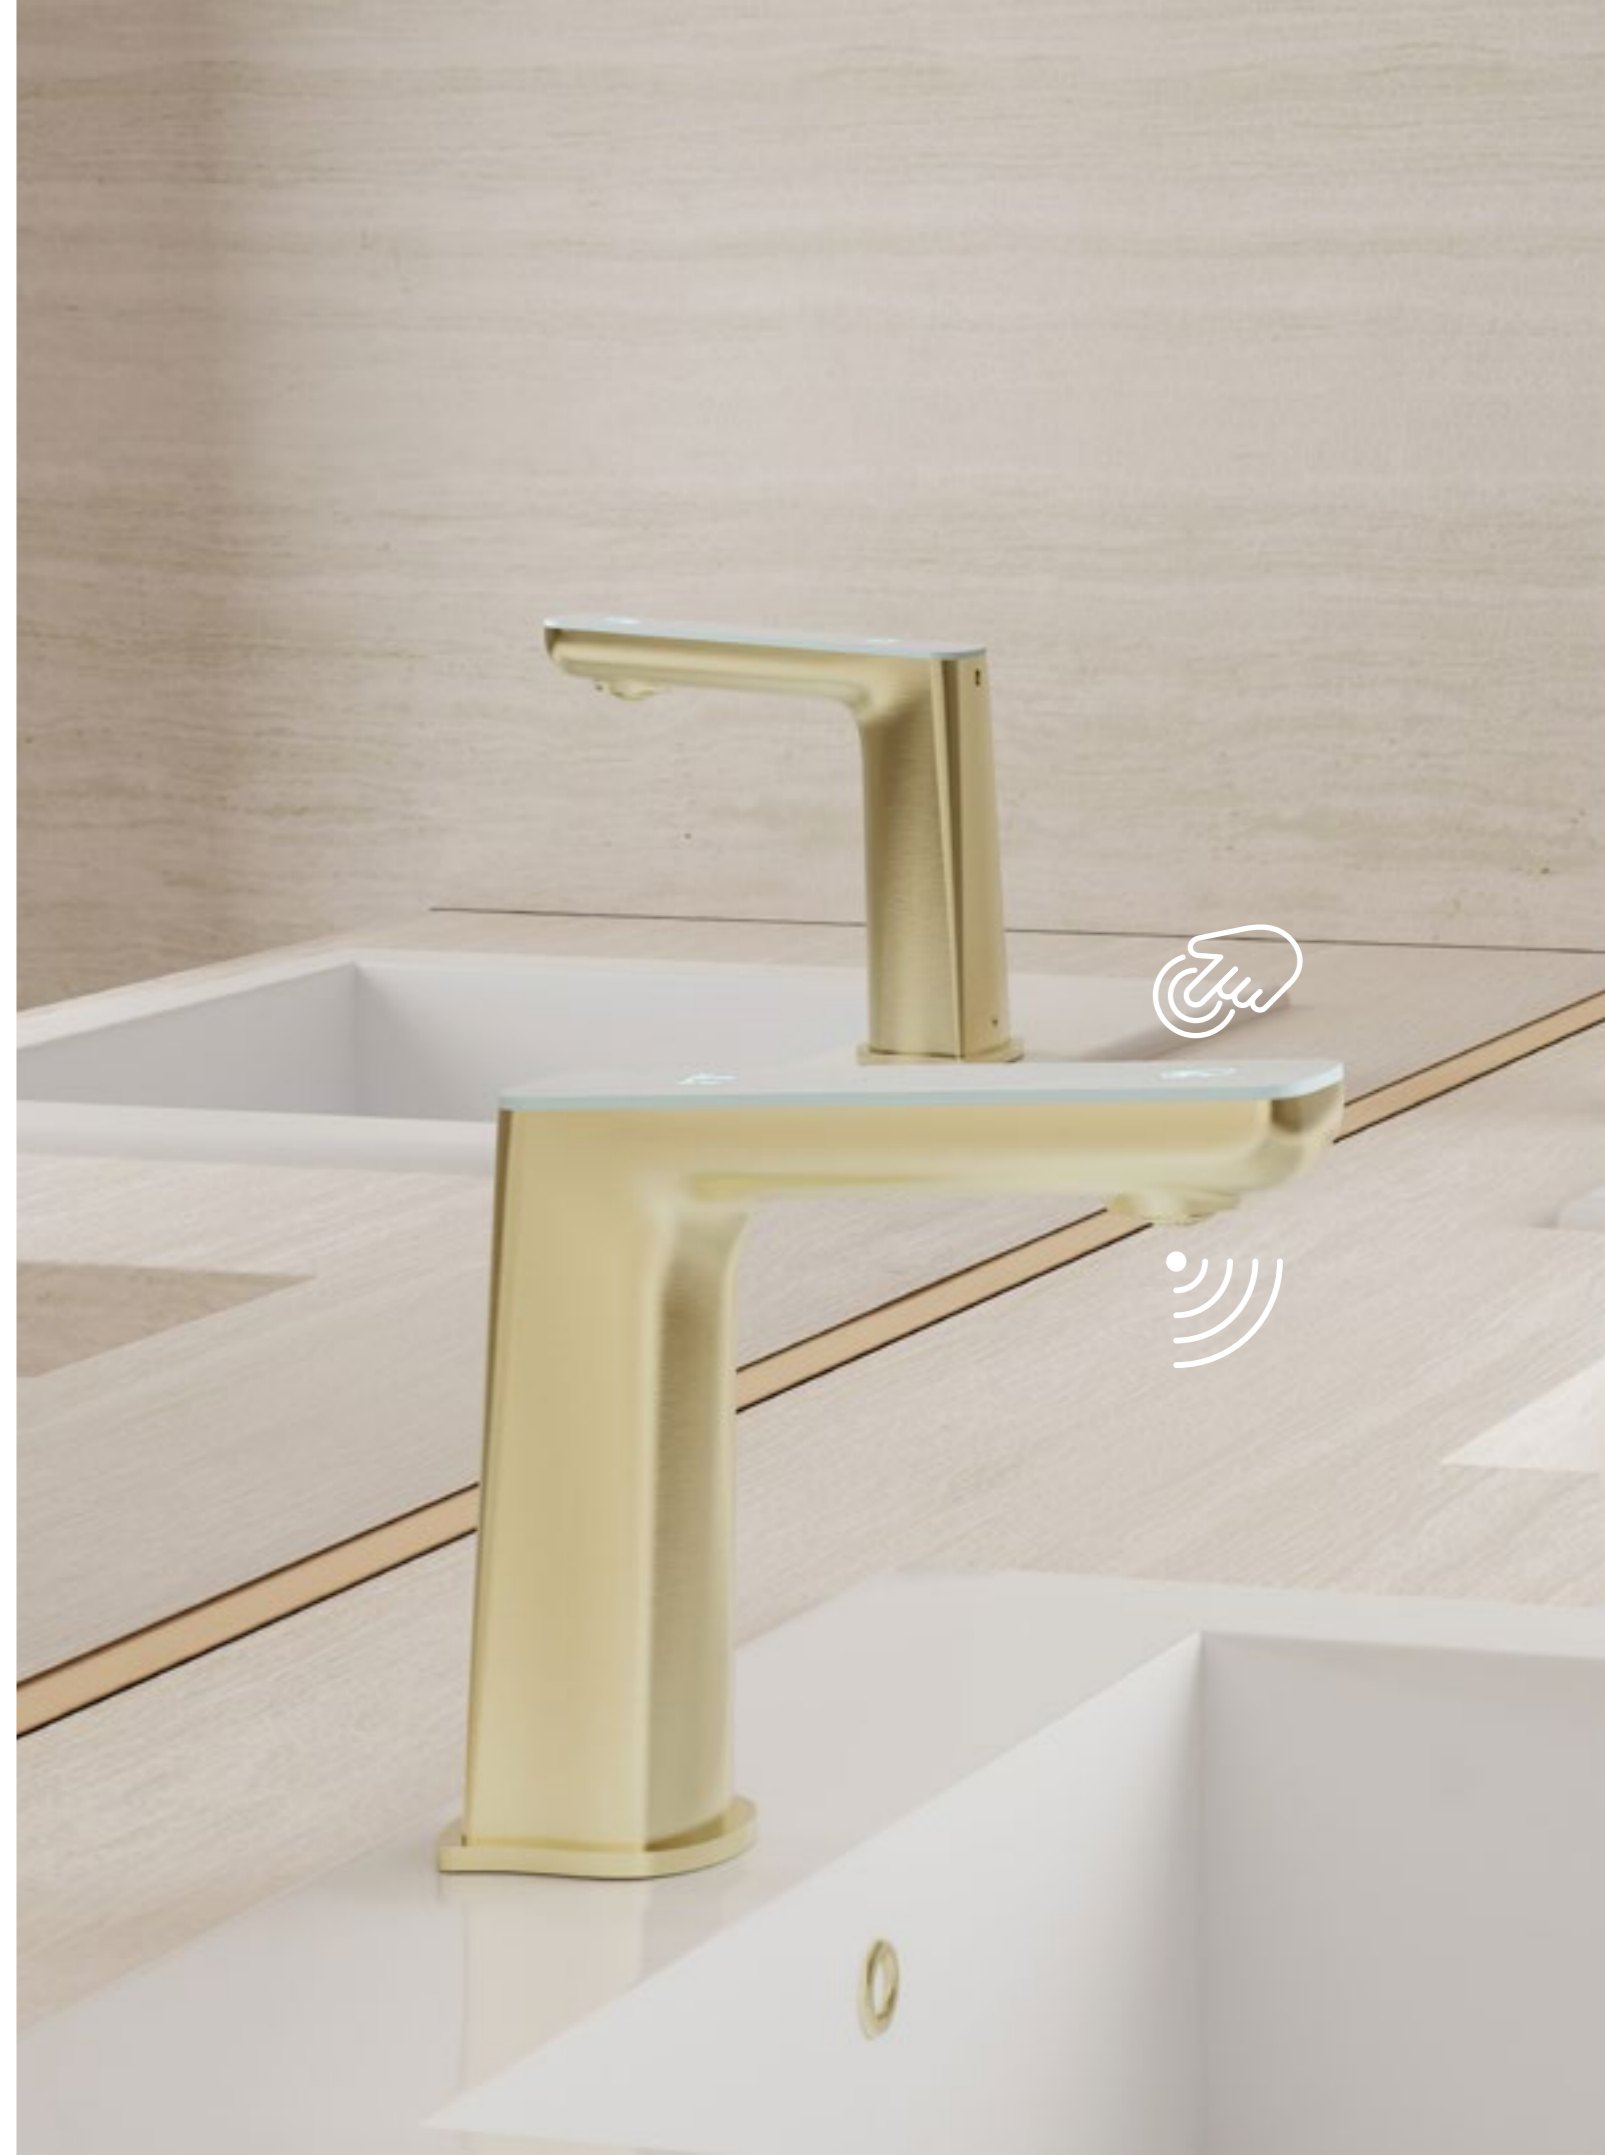

Claudia

Collection

After rigorous research, meticulous design and thorough refinement, Claudia emerged as our inaugural Sensor Mixer tap. Equipped with cutting-edge sensor technology, a visual display panel, distinctive contours, and a rich array of colour options, Claudia stands as a remarkable and invaluable addition.