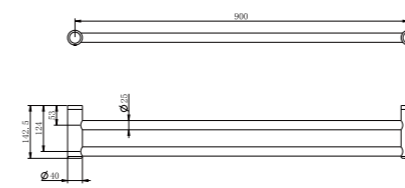

NRCR2524dCH

Mecca Care 25mm Double Towel Grab Rail 600mm Chrome
Colours Available: