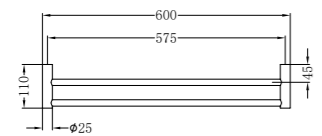

NR2330CH

New Mecca Single Towel Rail 800mm Chrome
Colours Available:

NR2330dCH

New Mecca Double Towel Rail 800mm Chrome
Colours Available:

NR2324dCH

New Mecca Double Towel Rail 600mm Chrome
Colours Available:

NR2387aCH

New Mecca Metal Shower Shelf Chrome
Colours Available: