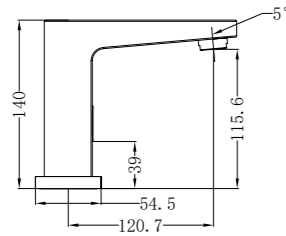

NR403CH

Bianca Sensor Tap Chrome
Wels Rating: 6 Star, 6L/Min
Wels REG No. T27671
Colours Available:

NR291201CH

Classic Push Tap Chrome
Wels Rating: 5 Star, 6.5L/Min
Wels REG No. T16667
Colours Available: