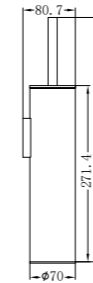

NR1988CH

Mecca Toilet Brush Holder Chrome
Colours Available: