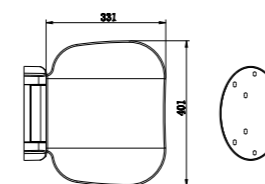

NRCR0003CH

Mecca Care Shower Seat 400×330mm Chrome
Colours Available: