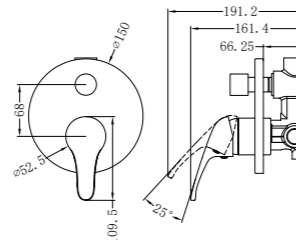

NR110009aCH

Classic Shower Mixer With Divertor Chrome
Wels Rating: N/A
Colours Available:

NR2082CH

Classic Robe Hook Chrome
Colours Available: