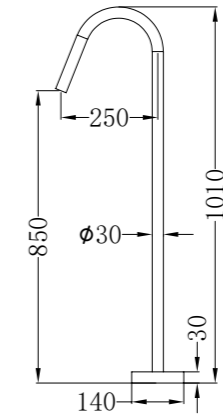

NR221903aCH

Mecca Freestanding Bath Spout Only Chrome

Wels Rating: N/A

Colours Available: