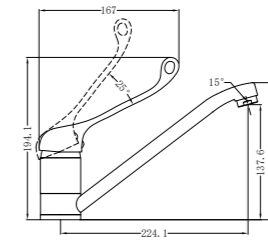

NR110007dCH

Classic Care Sink Mixer Chrome
Wels Rating: 4 Star, 7.5L/Min
Wels REG No. T34940
Colours Available: