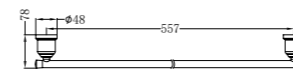

Matte Black  
NR6986MB

Aged Brass  
NR6986AB

**NR6924CH**

York Single Towel Rail 600mm Chrome  
Colours Available:

Matte Black  
NR6924MB

Aged Brass  
NR6924AB

**NR6924dCH**

York Double Towel Rail 600mm Chrome  
Colours Available: