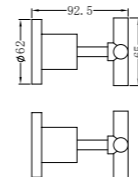

Brushed Gold
NR201607bBG