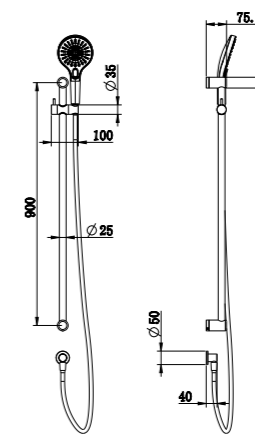

Matte Black  
NRCS004MB

Gun Metal  
NRCS004GM

Brushed Nickel  
NRCS004BN

Brushed Gold  
NRCS004BG

Brushed Bronze  
NRCS004BZ

**NR311CH**

Dolce Shower Rail With Slim Hand Shower Chrome  
 Wels Rating: 4 Star, 7.5L/Min  
 Wels REG No. S16298  
 Colours Available: