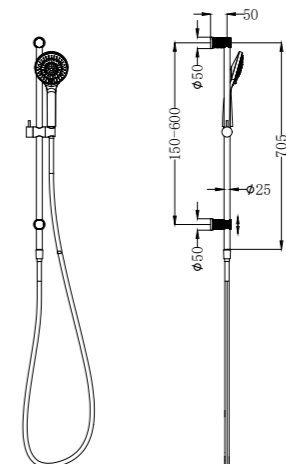

NR251905aBG

Opal Shower Rail With Air Shower Brushed Gold
Wels Rating: 3 Star, 9L/Min
Wels REG No. S15219
Colours Available: