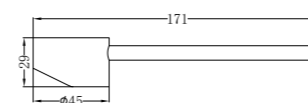

NR503069CH

Dolce Care Handle Only Chrome
Wels Rating: N/A
Colours Available: