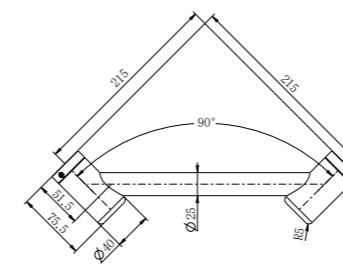

NRCR2512aCH

Mecca Care 25mm Toilet Roll Rail 300mm Chrome
Colours Available:

NRCR2518aCH

Mecca Care 25mm Toilet Roll Rail 450mm Chrome
Colours Available:

NRCR2508wCH

Mecca Care 25mm Footrest Corner Grab Rail 215mm Chrome
Colours Available: