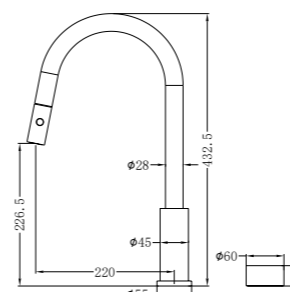

NR271901CH

Kara Progressive Basin Set Chrome
Wels Rating: 6 Star, 4.5L/Min
Wels REG No. T35958
Colours Available:

NR271908CH

Kara Progressive Pull Out Kitchen Set Chrome
Wels Rating: 6 Star, 4.5L/Min
Wels REG No. T41357
Colours Available:

NR271901aCH

Kara Progressive Tall Basin Set Chrome
Wels Rating: 5 Star, 6L/Min
Wels REG No. T35924
Colours Available: