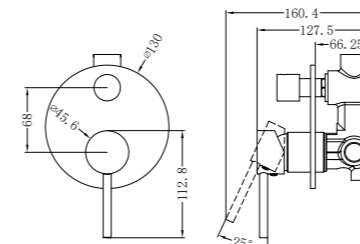

NR250811aCH

Dolce Shower Mixer With Divertor Chrome
Wels Rating: N/A
Colours Available: