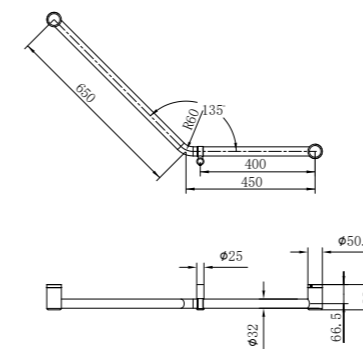

Matte Black  
NRCR3286MB

Gun Metal  
NRCR3286GM

Brushed Nickel  
NRCR3286BN

Brushed Gold  
NRCR3286BG

Brushed Bronze  
NRCR3286BZ

**NRCR3245dCH**

Mecca Care 32mm Ambulant 45 Degree Bent Tube Grab Rail  
450x650mm Chrome  
Colours Available: