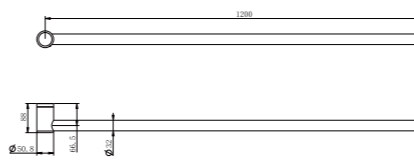

NRCR3230CH

Mecca Care 32mm Grab Rail 900mm Chrome
Colours Available:

NRCR3248CH

Mecca Care 32mm Grab Rail 1200mm Chrome
Colours Available: