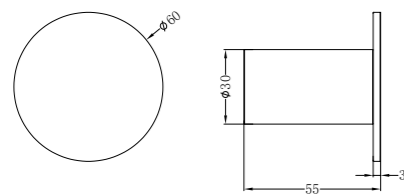

NR1980CH

Mecca Hand Towel Ring Chrome
Colours Available: