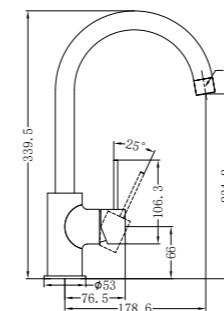

NR221907CH

Mecca Kitchen Mixer Chrome
Wels Rating: 6 Star, 4.5L/Min
Wels REG No. T34964
Colours Available: