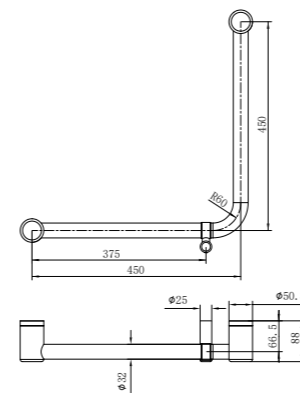

NRCR3245cCH

Mecca Care 32mm DDA Toilet Grab Rail Set 45 Degree Continuous
750x965x1025mm Chrome
Colours Available:

NRCR3290dCH

Mecca Care 32mm Ambulant 90 Degree Bent Tube Grab Rail
450x450mm Chrome
Colours Available:

NRCR3286CH

Mecca Care Heavy Duty Toilet Roll Holder Chrome
Colours Available:

NRCR3245dCH

Mecca Care 32mm Ambulant 45 Degree Bent Tube Grab Rail
450x650mm Chrome
Colours Available: