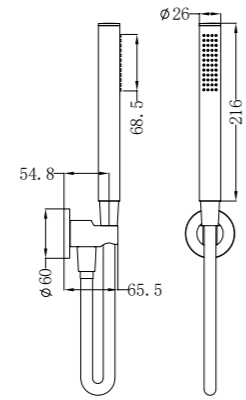

NR307CH

Slim Shower On Bracket Chrome

Wels Rating: 4 Star, 7.5L/Min

Wels REG No. S16137

Colours Available: