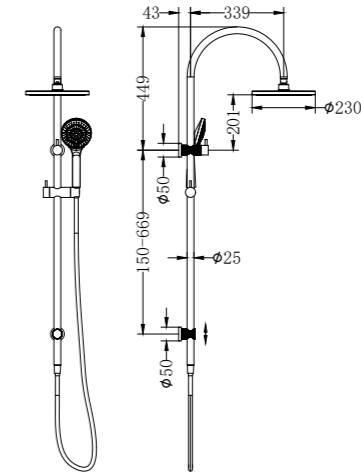

NR251905bBN

Opal Twin Shower With Air Shower Brushed Nickel
Wels Rating: Overhead Shower 3 Star 9L/Min, Hand Shower 3 Star 9L/Min
Wels REG No. S17347
Colours Available:

Matte Black NR221905hMB   Gun Metal NR221905hGM   Brushed Nickel NR221905hBN   Brushed Gold NR221905hBG   Brushed Bronze NR221905hBZ   Matte White NR221905hMW