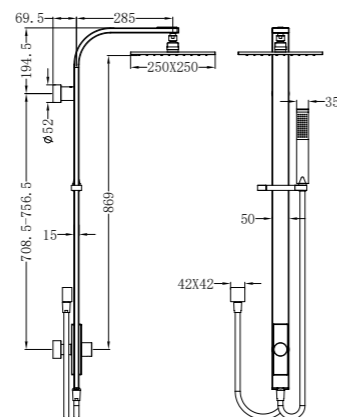

Matte Black
NR280705eMB