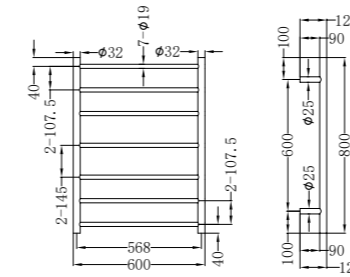

**NR190002hBG**

Heated Towel Ladder Brushed Gold  
Colours Available:

Brushed Bronze  
NR190002hBZ

Graphite  
NR190002hGR

**NRV900hBG**

Heated Vertical Towel Rail Brushed Gold  
Colours Available:

Brushed Bronze  
NRV900hBZ