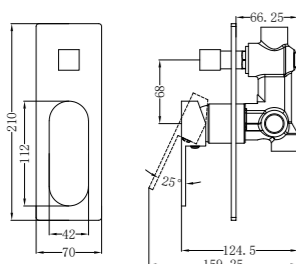

NR301311aCH

Ecco Shower Mixer With Divertor Chrome
Wels Rating: N/A
Colours Available:

NR301303CH

Ecco Fixed Bath Spout Only Chrome
Wels Rating: N/A
Colours Available: