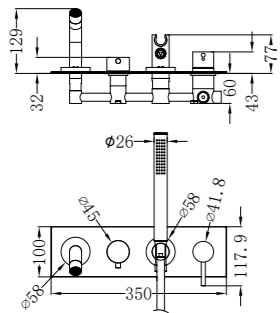

NR221903dCH

Mecca Wall Mount Bath Mixer With Hand Shower Chrome
Wels Rating: Not Star Rated, 7.5L/Min
Wels REG No. S14708
Colours Available: