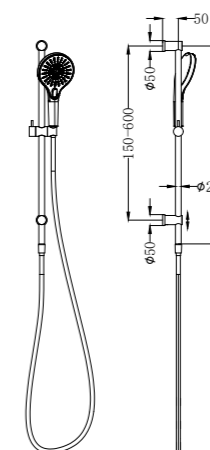

NR221905dBZ

Mecca Shower Rail Brushed Bronze
Wels Rating: 3 Star, 9L/Min
Wels REG No. S15220
Colours Available: