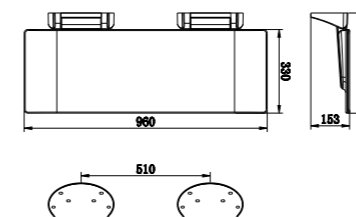

Gun Metal  
NRCR0002GM

Brushed Nickel  
NRCR0002BN

Brushed Gold  
NRCR0002BG

Brushed Bronze  
NRCR0002BZ

**NRCR0003CH**

Mecca Care Shower Seat 400×330mm Chrome  
Colours Available:

Matte Black  
NRCR0003MB

Gun Metal  
NRCR0003GM