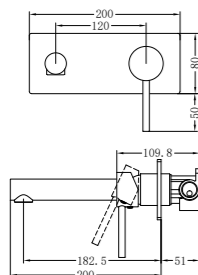

NR250807aCH

Dolce Wall Basin Mixer Straight Spout Chrome
Wels Rating: 5 Star, 6L/Min
Wels REG No. T35793
Colours Available: