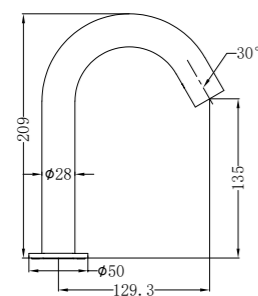

NR402CH

Mecca Sensor Tap Chrome
Wels Rating: 6 Star, 6L/Min
Wels REG No. T27672
Colours Available: