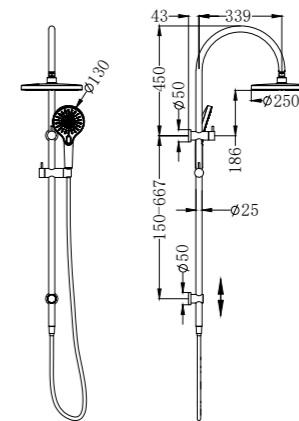

NR221905eBZ

Mecca Twin Shower Brushed Bronze
Wels Rating: Overhead Shower 3 Star 9L/Min, Hand Shower 3 Star 9L/Min
Wels REG No. S17337
Colours Available: