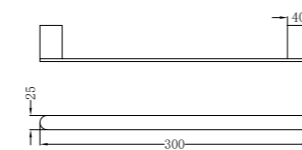

Matte Black  
NR9080MB

Gun Metal  
NR9080GM

Brushed Nickel  
NR9080BN

Brushed Gold  
NR9080BG

**NR9024CH**

Bianca Single Towel Rail 600mm Chrome  
Colours Available:

Matte Black  
NR9024MB

Gun Metal  
NR9024GM