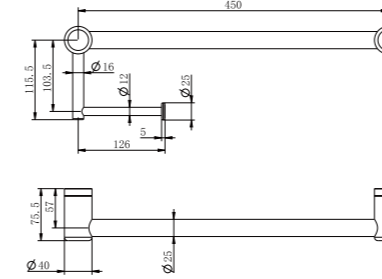

NRCR2512aCH

Mecca Care 25mm Toilet Roll Rail 300mm Chrome
Colours Available:

NRCR2518aCH

Mecca Care 25mm Toilet Roll Rail 450mm Chrome
Colours Available:

NRCR2508wCH

Mecca Care 25mm Footrest Corner Grab Rail 215mm Chrome
Colours Available: