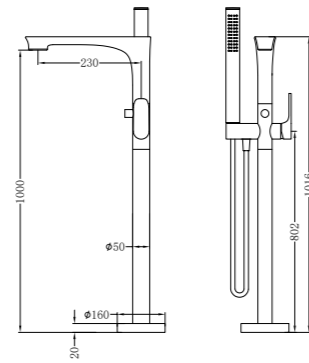

NR321503aCH

Bianca Freestanding Bath Mixer With Hand Shower Chrome

Wels Rating: Not Star Rated, 7L/Min

Wels REG No. S15618

Colours Available:

Bianca
Freestanding Bath Mixer
With Hand Shower