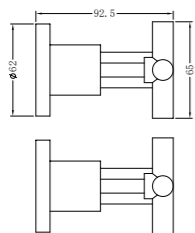

Brushed Gold
NR201609BG