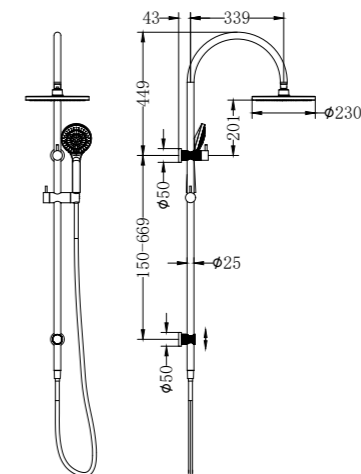

NR251905bBG

Opal Twin Shower With Air Shower Brushed Gold
Wels Rating: Overhead Shower 3 Star 9L/Min, Hand Shower 3 Star 9L/Min
Wels REG No. S17347
Colours Available: