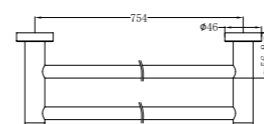

Matte Black  
NR2030MB

Brushed Nickel  
NR2030BN

**NR2024CH**

Classic Single Towel Rail 600mm Chrome  
Colours Available:

Matte Black  
NR2024MB

Brushed Nickel  
NR2024BN

**NR2030dCH**

Classic Double Towel Rail 800mm Chrome  
Colours Available: