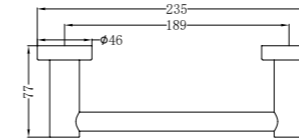

NR1982CH

Mecca Robe Hook Chrome
Colours Available:

NR1980aCH

Mecca Hand Towel Rail Chrome
Colours Available:

NR1982aCH

Mecca Robe Hook II Chrome
Colours Available:

NR1980CH

Mecca Hand Towel Ring Chrome
Colours Available: