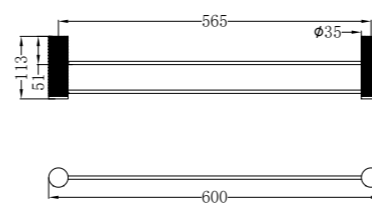

NR2524BN

Opal Single Towel Rail 600mm Brushed Nickel
Colours Available:

NR2524dBN

Opal Double Towel Rail 600mm Brushed Nickel
Colours Available: