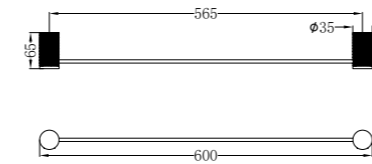

Brushed Gold  
NR2580aBG

Brushed Bronze  
NR2580aBZ

Graphite  
NR2580aGR

**NR2524BN**

Opal Single Towel Rail 600mm Brushed Nickel  
Colours Available:

Brushed Gold  
NR2524BG

Brushed Bronze  
NR2524BZ

Graphite  
NR2524GR