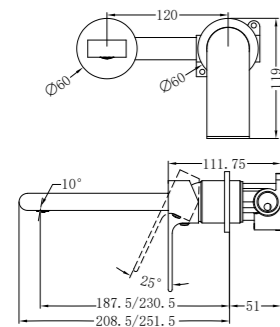

NR321510eCH / NR321510fCH

Bianca Wall Basin/Bath Mixer Separate Back Plate 187/230mm Chrome
Wels Rating: 6 Star, 4.5L/Min
Wels REG No. T41694/ T41695
Colours Available:

Matte Black
NR321510eMB
NR321510fMB

Gun Metal
NR321510eGM
NR321510fGM

Brushed Nickel
NR321510eBN
NR321510fBN

Brushed Gold
NR321510eBG
NR321510fBG