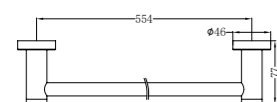

Matte Black  
NR2030MB

Brushed Nickel  
NR2030BN

**NR2024CH**

Classic Single Towel Rail 600mm Chrome  
Colours Available:

Matte Black  
NR2024MB

Brushed Nickel  
NR2024BN

**NR2030dCH**

Classic Double Towel Rail 800mm Chrome  
Colours Available: