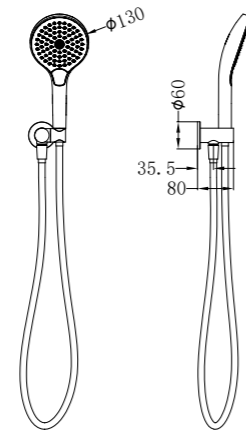

NR251905BN

Opal Shower On Bracket With Air Shower Brushed Nickel
Wels Rating: 3 Star, 9L/Min
Wels REG No. S15169
Colours Available: