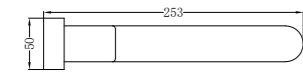

NR207CH

Bianca Swivel Bath Spout Only Chrome
Wels Rating: N/A
Colours Available:

NR321503bCH

Bianca Fixed Basin/Bath Spout Only 240mm Chrome
Wels Rating: N/A
Colours Available:

NR321503CH

Bianca Fixed Basin/Bath Spout Only 200mm Chrome
Wels Rating: N/A
Colours Available: