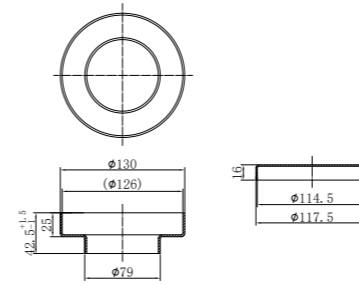

NRFW003CH

100mm Round Tile Insert Floor Waste 50mm Outlet Chrome
Colours Available:

NRFW004CH

130mm Round Tile Insert Floor Waste 80mm Outlet Chrome
Colours Available:

NRFW005CH

130mm Round Tile Insert Floor Waste 100mm Outlet Chrome
Colours Available: