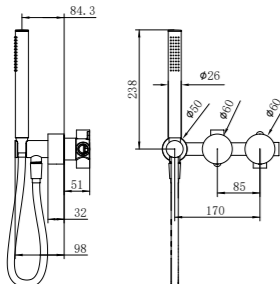

Matte Black  
NR271903dMB

Gun Metal  
NR271903dGM

Brushed Nickel  
NR271903dBN

Brushed Gold  
NR271903dBG

Brushed Bronze  
NR271903dBZ

Universal Body

**NR29238**

Kara/Opal Progressive Shower Mixer Body Only