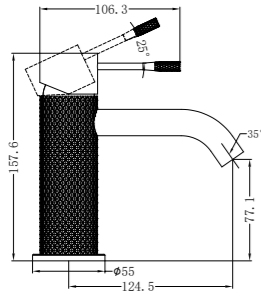

NR251901aBN

Opal Tall Basin Mixer Brushed Nickel
Wels Rating: 5 Star, 5L/Min
Wels REG No. T37081
Colours Available: