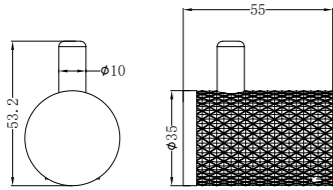

NR2582BN

Opal Robe Hook Brushed Nickel
Colours Available:

NR2586BN

Opal Toilet Roll Holder Brushed Nickel
Colours Available:

NR2580aBN

Opal Towel Ring Brushed Nickel
Colours Available: