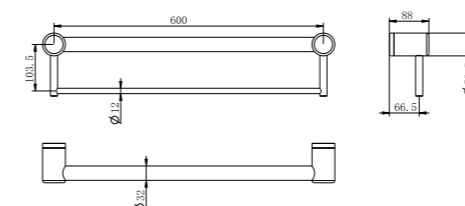

Brushed Gold  
NRCR3218aBG

Brushed Bronze  
NRCR3218aBZ

**NRCR3224bCH**

Mecca Care 32mm Grab Rail With Towel Holder 600mm Chrome  
Colours Available:

Matte Black  
NRCR3224bMB

Gun Metal  
NRCR3224bGM

Brushed Nickel  
NRCR3224bBN