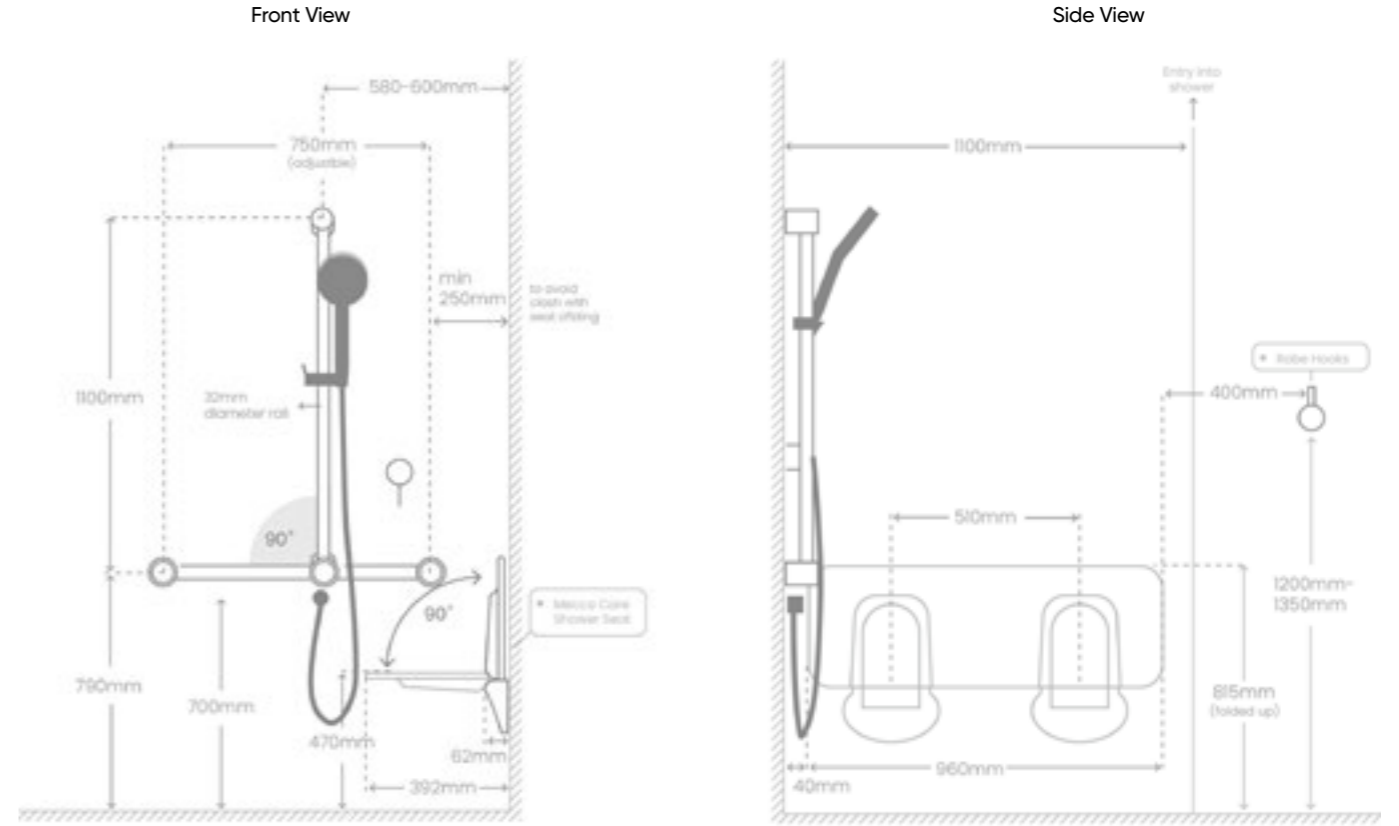

# DDA Wheelchair Accessible Shower

**NRCR3290wCH**

Mecca Care 32mm Wrap Around Corner Grab Rail 600x600mm Chrome  
Colours Available:

Matte Black  
NRCR3290wMB

Gun Metal  
NRCR3290wGM

Brushed Nickel  
NRCR3290wBN