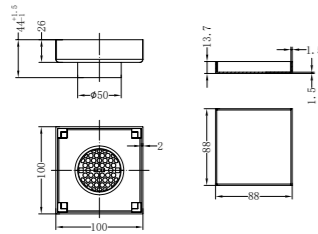

NRFW006MB

100mm Square Tile Insert Floor Waste 50mm Outlet Matte Black
Colours Available: