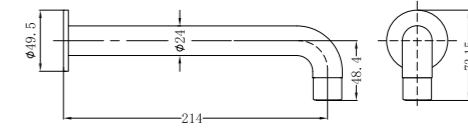

NR110007CH

Classic Sink Mixer Chrome
Wels Rating: 4 Star, 7.5L/Min
Wels REG No. T06932
Colours Available:

NR110003CH

Classic Bath Outlet Chrome
Wels Rating: N/A
Colours Available:

NR110009CH

Classic Shower Mixer Chrome
Wels Rating: N/A
Colours Available:

NR19471CH

Classic All Direction Shower Head Chrome
Wels Rating: 3 Star, 9L/Min
Wels REG No. S11571
Colours Available:

NR110009aCH

Classic Shower Mixer With Divertor Chrome
Wels Rating: N/A
Colours Available:

NR2082CH

Classic Robe Hook Chrome
Colours Available: