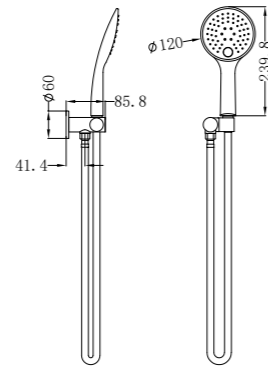

Shower Angle Adjustable

Rain 3 Function Shower On Bracket
Wels Rating: 3 Star, 9L/Min
Wels REG No. S16143
Colours Available:

Shower Angle Adjustable

NR309CH

Square Shower On Bracket Chrome
Wels Rating: 3 Star, 8L/Min
Wels REG No. S15519
Colours Available:

Shower Angle Adjustable

Rain Square 3 Function Shower On Bracket
Wels Rating: 3 Star, 9L/Min
Wels REG No. S16164
Colours Available:

Shower Angle Adjustable

NR309MB

Square Shower On Bracket Matte Black
Wels Rating: 3 Star, 8L/Min
Wels REG No. S15519
Colours Available: