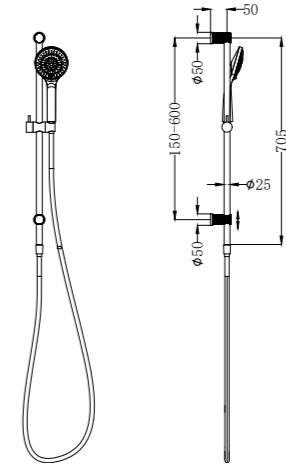

NR251905aBN

Opal Shower Rail With Air Shower Brushed Nickel
Wels Rating: 3 Star, 9L/Min
Wels REG No. S15219
Colours Available:

Matte Black NR221905gMB   Gun Metal NR221905gGM   Brushed Nickel NR221905gBN   Brushed Gold NR221905gBG   Brushed Bronze NR221905gBZ   Matte White NR221905gMW