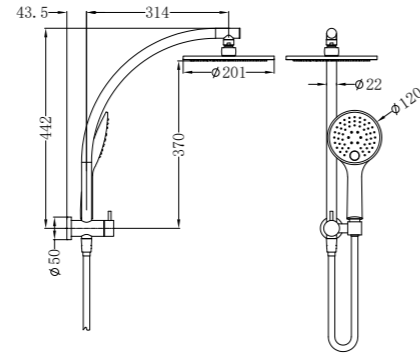

Matte Black  
NR280705eMB

Gun Metal  
NR280705eGM

Brushed Nickel  
NR280705eBN

**NR280705fCH**

Dolce 2 In 1 Twin Shower Chrome  
 Wels Rating: Overhead Shower 3 Star 8L/Min,  
 Hand Shower Not Star Rated 5.5L/Min  
 Wels REG No. S17455  
 Colours Available: