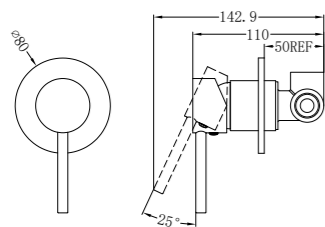

NR250811CH

Dolce Shower Mixer Chrome
Wels Rating: N/A
Colours Available: