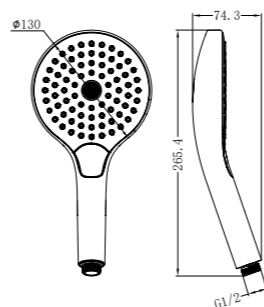

Discover the Micro Bubble Technology in Air Shower II

Deep Clean, Deep Nourishment

Our shower's micro-bubbles have an incredibly small diameter, ranging from just 0.01 to 100 microns. This size is significantly smaller than human skin pores, which typically measure between 20 to 200 microns. Due to their minuscule size, these micro-bubbles can effortlessly penetrate the pores, reaching the deeper layers of the skin. This allows for a more effective and deeper cleaning compared to regular shower droplets, ensuring a thorough cleanse down to the microscopic level.

Effective Sterilization, Water Purification

Our micro-bubble shower releases hydroxyl radicals, known for potent oxidation. They quickly neutralize bacteria on skin and in water, ensuring deep sterilization. This makes our shower ideal for sensitive skin, transforming each use into a holistic skincare experience, promoting both cleanliness and skin health.

Efficient Oil Control, Gentle Cleanse

The micro-bubbles released by our shower are made up of non-polar molecules with a hydrophobic nature, efficiently binding with oils and effectively removing them from the skin's surface. This ensures a prolonged feeling of freshness while minimizing any unwanted shine. This is particularly beneficial for oily or acne-prone skin, aiding in oil control and preventing blemishes. It improves the skin's texture, making it softer and smoother.

Baby-Friendly Bathing

The fine micro-bubbles generated ensure that a baby's delicate skin remains untouched by harsh water streams, creating a safer and more comforting bathing experience. The powerful sterilizing effect is especially crucial for babies. Let your baby love the bath and enjoy it.

NR508002CH