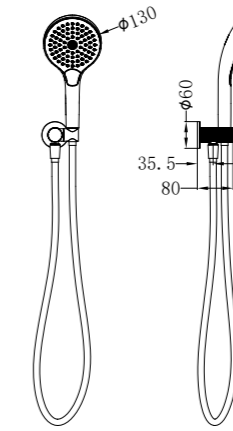

Matte Black
NRCS006MB

Gun Metal
NRCS006GM

Brushed Nickel
NRCS006BN

Brushed Gold
NRCS006BG

Brushed Bronze
NRCS006BZ