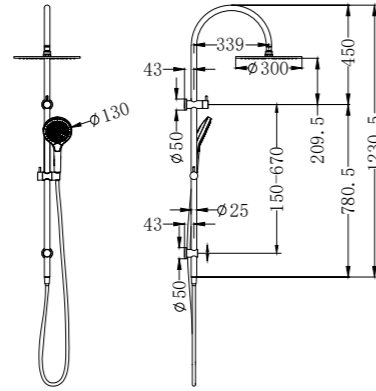

Brushed Gold  
NR251905hBG

Brushed Bronze  
NR251905hBZ

Graphite  
NR251905hGR

**NR221905hCH**

Mecca Twin Shower With Air Shower II Chrome  
 Wels Rating: Overhead Shower 3 Star 9L/Min, Hand Shower 3 Star 9L/Min  
 Wels REG No. S17339  
 Colours Available: