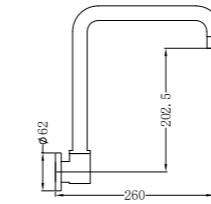

NR201601MB

X Plus Basin Set Matte Black
Wels Rating: 5 Star, 6L/Min
Wels REG No. T35929
Colours Available:

Spout Only

NR201607sMB

X Plus Wall Mounted Swivel Spout Only Matte Black
Wels Rating: 5 Star, 6L/Min
Wels REG No. T35921
Colours Available:

Body Only

NR201609MB

X Plus Wall Tops Assembly Matte Black
Wels Rating: N/A
Colours Available:

NR201609dMB

X Plus Washing Machine Stops Matte Black
Wels Rating: N/A
Colours Available:

Whole Set

NR201607MB

X Plus Wall Kitchen Set Swivel Spout Matte Black
Wels Rating: 5 Star, 6L/Min
Wels REG No. T35921
Colours Available: