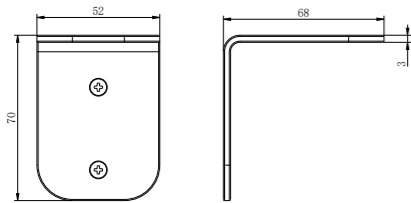

NR1985CH

Mecca Soap Bottle Holder Chrome
Colours Available:

NR2324CH

New Mecca Single Towel Rail 600mm Chrome
Colours Available:

NR2382CH

New Mecca Robe Hook Chrome
Colours Available: