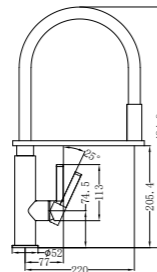

NR221707CH

Rit Pull Out Sink Mixer Chrome
Wels Rating: 5 Star, 6L/Min
Wels REG No. T31296
Colours Available: