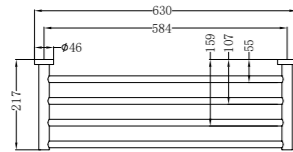

NR1986dCH

Mecca Double Toilet Roll Holder Chrome
Colours Available: