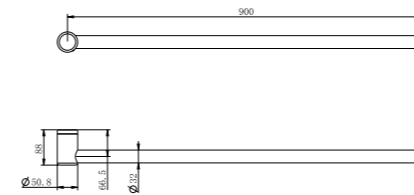

NRCR3248CH

Mecca Care 32mm Grab Rail 1200mm Chrome
Colours Available: