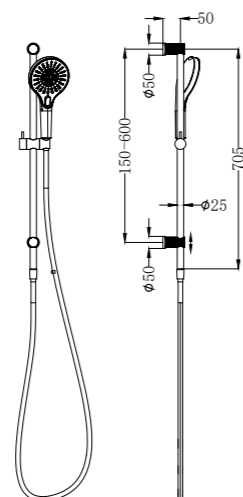

NR251905dBN

Opal Shower Rail Brushed Nickel
Wels Rating: 3 Star, 9L/Min
Wels REG No. S15221
Colours Available: