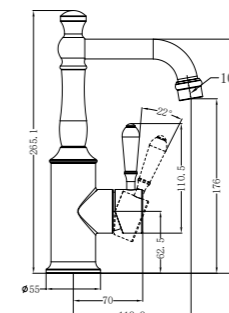

NR69210103CH
York Basin Mixer With Black Porcelain Lever Chrome
Wels Rating: 5 Star, 6L/Min
Wels REG No. T40262
Colours Available: