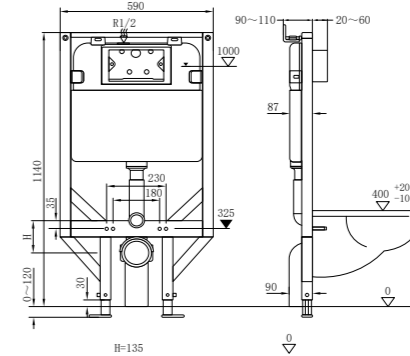

G30031

R&T Wall Hung In-Wall Cistern
Wels Rating: 4 Star, 3.5L/Min
Wels REG No. L06231