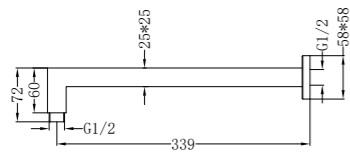

NR501CH

Square Shower Arm Chrome
Wels Rating: N/A
Colours Available:

NR502LCH

Round Shower Arm 500mm Length Chrome
Wels Rating: N/A
Colours Available:

NR502CH

Round Shower Arm 330mm Length Chrome
Wels Rating: N/A
Colours Available:

NR503100CH/NR503150CH/NR503300CH / NR503450CH/ NR503600CH

Round Ceiling Arm 100/150/300/450/600mm Length Chrome
Wels Rating: N/A
Colours Available: