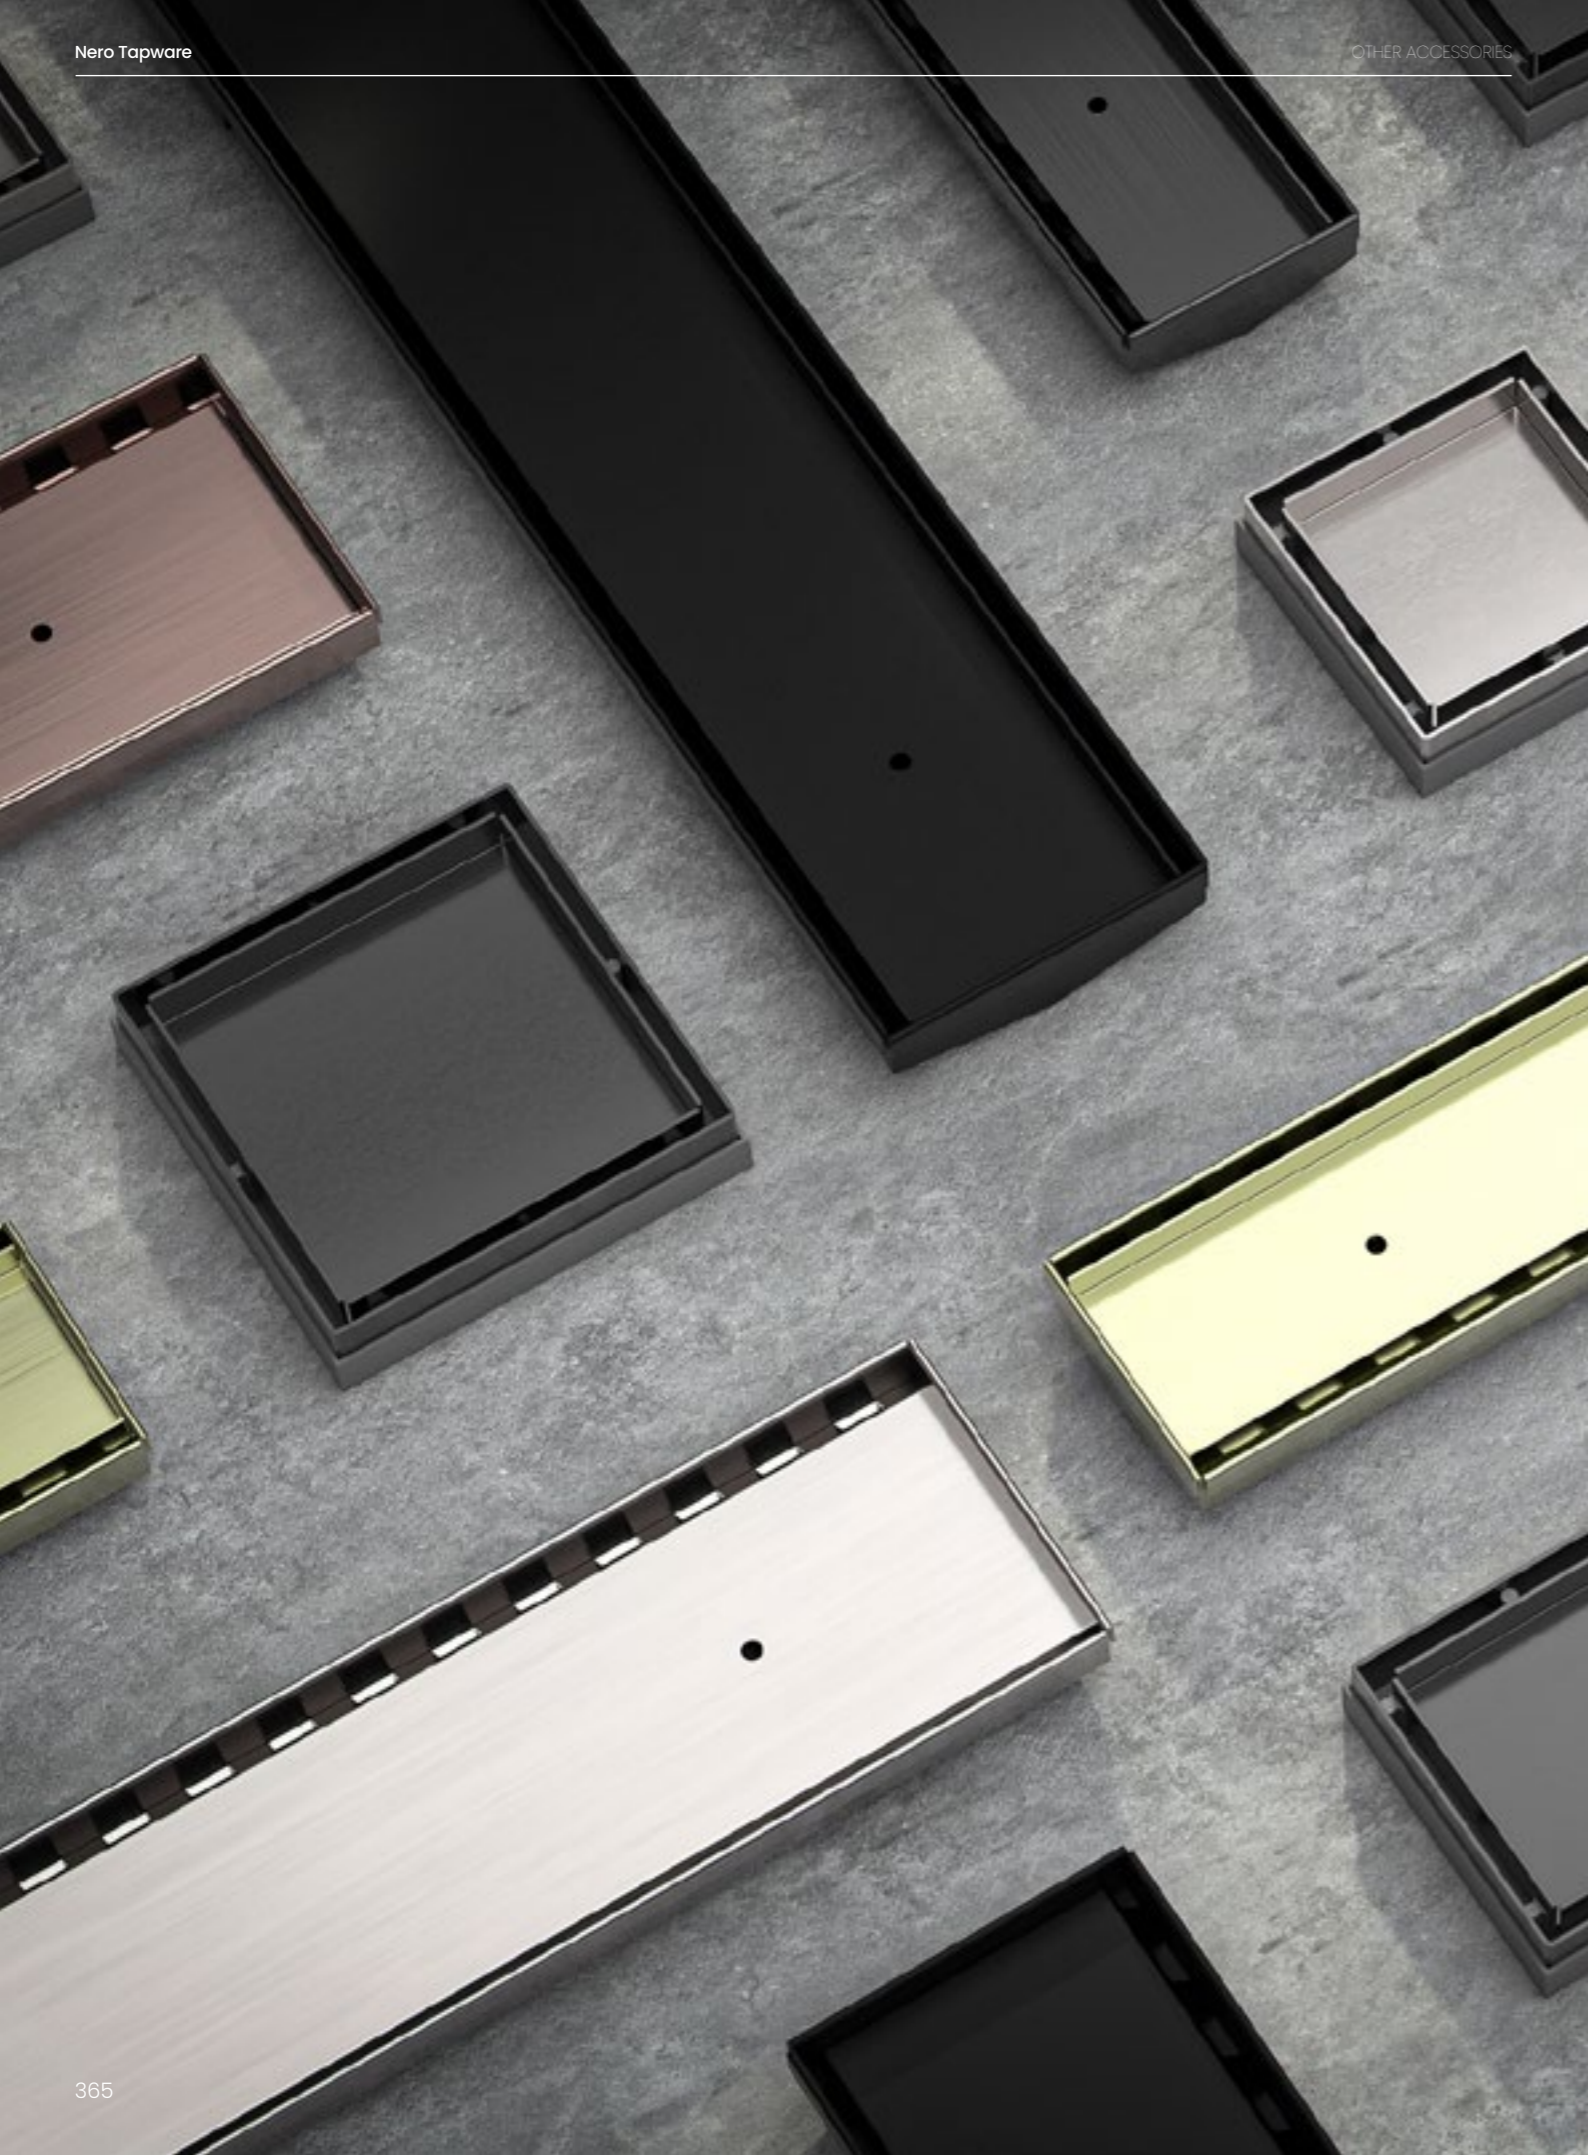

Brushed Nickel
NRFW007BN

Brushed Gold
NRFW007BG

Brushed Bronze
NRFW007BZ

NRFG001HSMB

Tile Insert V Channel Floor Grate 89mm Outlet With Hole Saw Matte Black
Colours Available:

Gun Metal
NRFG001HSGM

Brushed Nickel
NRFG001HSBN

Brushed Gold
NRFG001HSBG

Brushed Bronze
NRFG001HSBZ