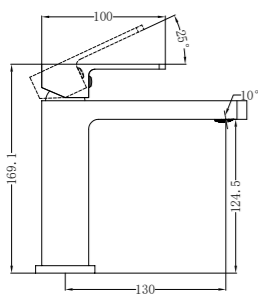

NR301507CH

Celia Kitchen Mixer Chrome
Wels Rating: 5 Star, 5L/Min
Wels REG No. T27568
Colours Available: