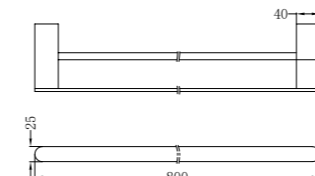

NR9030dCH

Bianca Double Towel Rail 800mm Chrome
Colours Available: