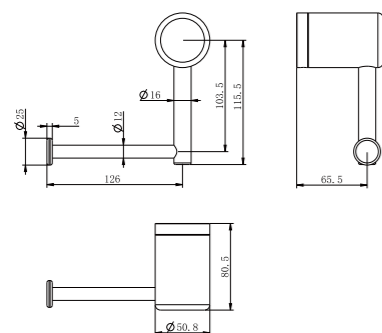

NRCR3286CH

Mecca Care Heavy Duty Toilet Roll Holder Chrome
Colours Available: