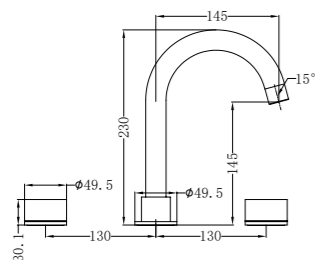

Spout Only

NR211701sCH

Kara Basin Set Spout Only Chrome
Wels Rating: 5 Star, 6L/Min
Wels REG No. T30972

Body Only

NR2117bCH

Kara Basin/Kitchen/Bath Set Body Only Chrome
Wels Rating: N/A

Whole Set

NR211701CH

Kara Basin Set Chrome
Wels Rating: 5 Star, 6L/Min
Wels REG No. T30972
Colours Available:

Spout Only

NR211707sCH

Kara Kitchen Set Spout Only Chrome
Wels Rating: 5 Star, 6L/Min
Wels REG No. T30973

Body Only

NR2117bCH

Kara Basin/Kitchen/Bath Set Body Only Chrome
Wels Rating: N/A

Whole Set

NR211707CH

Kara Kitchen Set Chrome
Wels Rating: 5 Star, 6L/Min
Wels REG No. T30973
Colours Available: