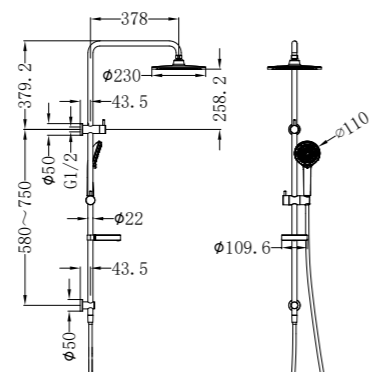

NR232105MB

Builder Project Twin Shower Set Matte Black
Wels Rating: Overhead Shower 4 Star 7.5L/Min,
Hand Shower 4 Star 7.5L/Min
Wels REG No. S17412
Colours Available:

Gun Metal
NR232105dGM

Brushed Gold
NR232105dBG

Round Project Twin Shower
Wels Rating: Overhead Shower 3 Star 8L/Min,
Hand Shower 4 Star 7.5L/Min
Wels REG No. S17334
Colours Available: