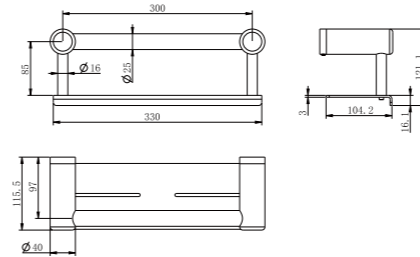

Mecca Care 25mm Grab Rail With Shelf 300mm Chrome  
Colours Available:

Matte Black  
NRCR2512cMB

Gun Metal  
NRCR2512cGM

Brushed Nickel  
NRCR2512cBN

Brushed Gold  
NRCR2512cBG

Brushed Bronze  
NRCR2512cBZ