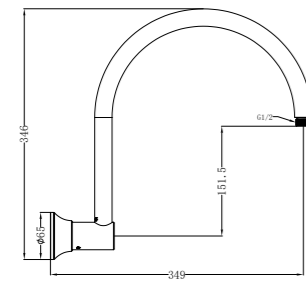

NR506CH

Round Swivel Shower Arm Chrome
Wels Rating: N/A
Colours Available:

NR508076CH

230mm Air Shower Head Chrome
Wels Rating: 3 Star, 9L/Min
Wels REG No. S17296
Colours Available:

NR508CH

York Shower Arm Chrome
Wels Rating: N/A
Colours Available: