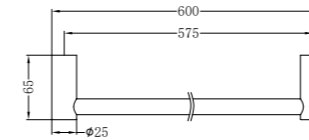

NR1985CH

Mecca Soap Bottle Holder Chrome
Colours Available:

NR2324CH

New Mecca Single Towel Rail 600mm Chrome
Colours Available:

NR2382CH

New Mecca Robe Hook Chrome
Colours Available: