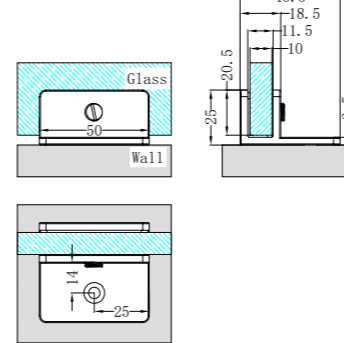

NRSH101aCH

90 Degree Glass To Wall Shower Hinge 10mm Glass Chrome
Colours Available:

NRSH201aCH

Over-Panel Glass To Glass Fitting 10mm Glass Chrome
Colours Available:

NRSH102aCH

180 Degree Glass To Glass Shower Hinge 10mm Glass Chrome
Colours Available:

NRSH202aCH

Shower F Bracket 10mm Glass Chrome
Colours Available: