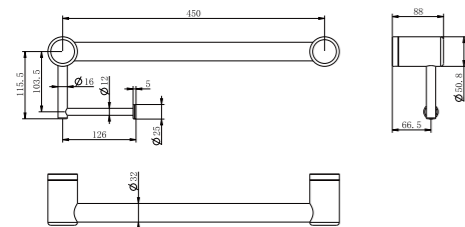

Brushed Bronze  
NRCR3248BZ

**NRCR3218aCH**

Mecca Care 32mm Grab Rail With Toilet Roll Holder 450mm Chrome  
Colours Available:

Matte Black  
NRCR3218aMB

Gun Metal  
NRCR3218aGM

Brushed Nickel  
NRCR3218aBN