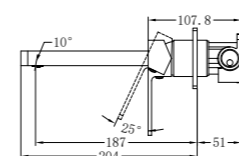

Celia
Wall Basin/Bath Mixer

NR301506CH

Celia Kitchen Mixer Builders Range Chrome
Wels Rating: 4 Star, 7.5L/Min
Wels REG No. T29251
Colours Available:

NR301507aCH

Celia Wall Basin/Bath Mixer Chrome
Wels Rating: 5 Star, 5L/Min
Wels REG No. T27686
Colours Available: