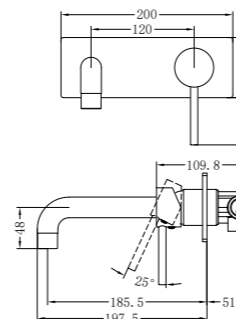

NR250806CH

Dolce Kitchen Mixer Square Shape Chrome
Wels Rating: 5 Star, 6L/Min
Wels REG No. T28860
Colours Available:

NR250807aCH

Dolce Wall Basin Mixer Straight Spout Chrome
Wels Rating: 5 Star, 6L/Min
Wels REG No. T35793
Colours Available:

NR250807gCH

Dolce Three-Way Kitchen Mixer Chrome
Wels Rating: 5 Star, 6L/Min
Wels REG No. T42805
Colours Available:

Universal Body

NRUB001

Project 35mm Universal
Wall Basin/Bath Mixer Body Only

Trim Kit

NR250810btCH

Dolce Wall Basin/Bath Mixer Trim Kits Only Chrome
Wels Rating: 5 Star, 6L/Min
Wels REG No. T41691
Colours Available:

Whole Set

NR250810bCH

Dolce Wall Basin/Bath Mixer Chrome
Wels Rating: 5 Star, 6L/Min
Wels REG No. T41691
Colours Available: