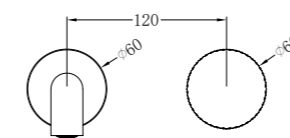

NR29237

Kara/Opal Progressive
Wall Basin Set Body Only

**NR252007at120BG/NR252007at160BG/NR252007at185BG
/NR252007at230BG/NR252007at260BG**

Opal Progressive Wall Basin/Bath Set 120mm/160mm/185mm/230mm/260mm
Trim Kits Only Brushed Gold

Wels Rating: 5 Star, 6L/Min

Wels REG No. T41903/ T40549/ T40550/ T40551/ T41904

Colours Available:

Brushed Nickel

NR252007at120BN
NR252007at160BN
NR252007at185BN
NR252007at230BN
NR252007at260BN

Brushed Bronze

NR252007at120BZ
NR252007at160BZ
NR252007at185BZ
NR252007at230BZ
NR252007at260BZ

Graphite

NR252007at120GR
NR252007at160GR
NR252007at185GR
NR252007at230GR
NR252007at260GR

**NR252007a120BG/NR252007a160BG/NR252007a185BG
/NR252007a230BG/NR252007a260BG**

Opal Progressive Wall Basin/Bath Set 120mm/160mm/185mm/230mm/260mm
Brushed Gold

Wels Rating: 5 Star, 6L/Min

Wels REG No. T41903/ T40549/ T40550/ T40551/ T41904

Colours Available:

Brushed Nickel

NR252007a120BN
NR252007a160BN
NR252007a185BN
NR252007a230BN
NR252007a260BN

Brushed Bronze

NR252007a120BZ
NR252007a160BZ
NR252007a185BZ
NR252007a230BZ
NR252007a260BZ

Graphite

NR252007a120GR
NR252007a160GR
NR252007a185GR
NR252007a230GR
NR252007a260GR