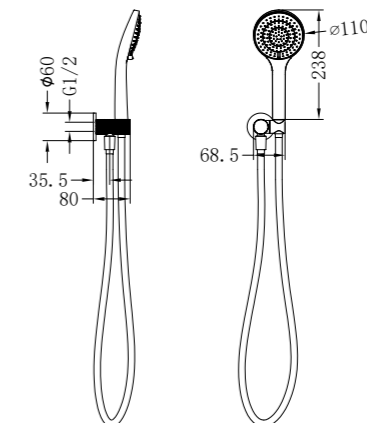

NR221905fCH

Mecca Shower On Bracket With Air Shower II Chrome
Wels Rating: 3 Star, 9L/Min
Wels REG No. S17298
Colours Available:

NR251905BN

Opal Shower On Bracket With Air Shower Brushed Nickel
Wels Rating: 3 Star, 9L/Min
Wels REG No. S15169
Colours Available:

NR251905BG

Opal Shower On Bracket With Air Shower Brushed Gold
Wels Rating: 3 Star, 9L/Min
Wels REG No. S15169
Colours Available: