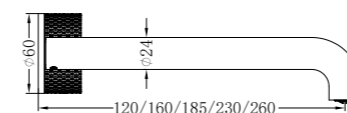

NR29237

Kara/Opal Progressive
Wall Basin Set Body Only

**NR252007at120BG/NR252007at160BG/NR252007at185BG
/NR252007at230BG/NR252007at260BG**

Opal Progressive Wall Basin/Bath Set 120mm/160mm/185mm/230mm/260mm
Trim Kits Only Brushed Gold

Wels Rating: 5 Star, 6L/Min

Wels REG No. T41903/ T40549/ T40550/ T40551/ T41904

Colours Available:

Brushed Nickel

NR252007at120BN
NR252007at160BN
NR252007at185BN
NR252007at230BN
NR252007at260BN

Brushed Bronze

NR252007at120BZ
NR252007at160BZ
NR252007at185BZ
NR252007at230BZ
NR252007at260BZ

Graphite

NR252007at120GR
NR252007at160GR
NR252007at185GR
NR252007at230GR
NR252007at260GR

**NR252007a120BG/NR252007a160BG/NR252007a185BG
/NR252007a230BG/NR252007a260BG**

Opal Progressive Wall Basin/Bath Set 120mm/160mm/185mm/230mm/260mm
Brushed Gold

Wels Rating: 5 Star, 6L/Min

Wels REG No. T41903/ T40549/ T40550/ T40551/ T41904

Colours Available:

Brushed Nickel

NR252007a120BN
NR252007a160BN
NR252007a185BN
NR252007a230BN
NR252007a260BN

Brushed Bronze

NR252007a120BZ
NR252007a160BZ
NR252007a185BZ
NR252007a230BZ
NR252007a260BZ

Graphite

NR252007a120GR
NR252007a160GR
NR252007a185GR
NR252007a230GR
NR252007a260GR