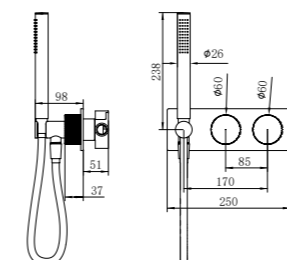

Universal Body

NRUB006P

Premium Universal Progressive Shower System With Spout Body Only

Universal Body

NRUB005P

Premium Universal Progressive Shower System Body Only

Trim Kit

NR252003a230tBG/NR252003a250tBG

Opal Progressive Shower System With Spout 230mm/250mm Trim Kits Only Brushed Gold
Wels Rating: 3 Star, 8L/Min
Wels REG No. S18030/ S18046
Colours Available:

Trim Kit

NR252003ctBG

Opal Progressive Shower System Trim Kits Only Brushed Gold
Wels Rating: 3 Star, 8L/Min
Wels REG No. S18042
Colours Available:

Whole Set

NR252003a230BG/NR252003a250BG

Opal Progressive Shower System With Spout 230mm/250mm Brushed Gold
Wels Rating: 3 Star, 8L/Min
Wels REG No. S18030/ S18046
Colours Available:

Whole Set

NR252003cBG

Opal Progressive Shower System Brushed Gold
Wels Rating: 3 Star, 8L/Min
Wels REG No. S18042
Colours Available: