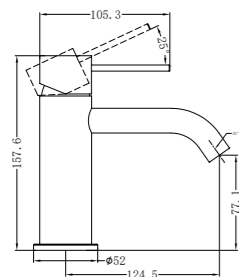

NR221901eCH

Mecca Mid Tall Basin Mixer Chrome
Wels Rating: 5 Star, 6L/Min
Wels REG No. T41728
Colours Available: