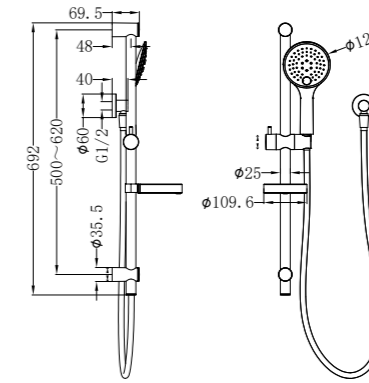

Brushed Nickel
NR314BN

NR232105aBN

Builder Project Rail Shower Brushed Nickel
Wels Rating: 3 Star, 9L/Min
Wels REG No. S16419
Colours Available: