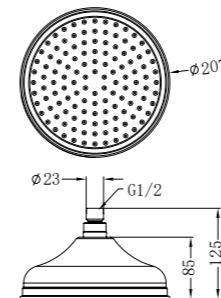

NR508088CH

250mm ABS Round Shower Head Chrome
Wels Rating: 4 Star, 7.5L/Min
Wels REG No. S16423
Colours Available:

NR508094CH

York 200mm Shower Head Chrome
Wels Rating: 3 Star, 9L/Min
Wels REG No. S16690
Colours Available:

NR507036CH

250mm Round Stainless Steel Shower Head 4 Star Rating Chrome
Wels Rating: 4 Star, 6.5L/Min
Wels REG No. S18002
Colours Available: