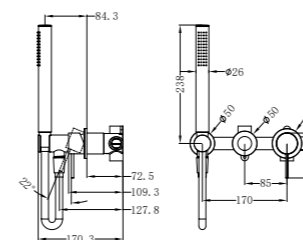

Mecca
Shower Mixer Divertor System
Separate Back Plate

NRUB004P

Premium 35mm Universal
Shower System Body Only

Trim Kit

NR221912ftCH

Mecca Shower Mixer Divertor System Separate Back Plate Trim Kits Only Chrome
Wels Rating: 4 Star, 7.5L/Min
Wels REG No. S17398
Colours Available:

NR221912fCH

Mecca Shower Mixer Divertor System Separate Back Plate Chrome
Wels Rating: 4 Star, 7.5L/Min
Wels REG No. S17398
Colours Available: