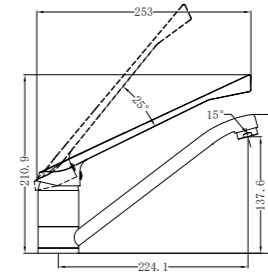

NR110007eCH

Classic Care Sink Mixer Extended Handle Chrome
Wels Rating: 4 Star, 7.5L/Min
Wels REG No. T34940
Colours Available: