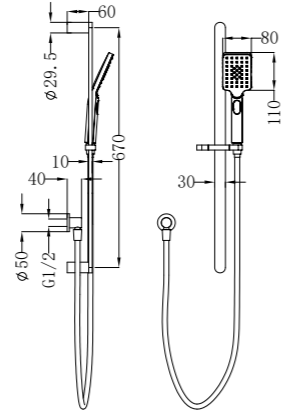

NR30803CH

Bianca Shower Rail Chrome
Wels Rating: 5 Star, 6L/Min
Wels REG No. S16422
Colours Available: