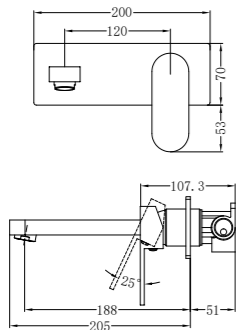

Universal Body

NRUB001

Project 35mm Universal
Wall Basin/Bath Mixer Body Only

Trim Kit

NR301310atCH

Ecco Wall Basin/Bath Mixer Trim Kits Only Chrome
Wels Rating: 4 Star, 7.5L/Min
Wels REG No. T41772
Colours Available:

Universal Body

NRUB001

Project 35mm Universal
Wall Basin/Bath Mixer Body Only

Trim Kit

NR301310btCH

Ecco Wall Basin/Bath Mixer Separate Back Plate Trim Kits Only Chrome
Wels Rating: 4 Star, 7.5L/Min
Wels REG No. T41773
Colours Available:

Whole Set

NR301310aCH

Ecco Wall Basin/Bath Mixer Chrome
Wels Rating: 4 Star, 7.5L/Min
Wels REG No. T41772
Colours Available:

Whole Set

NR301310bCH

Ecco Wall Basin/Bath Mixer Separate Back Plate Chrome
Wels Rating: 4 Star, 7.5L/Min
Wels REG No. T41773
Colours Available: