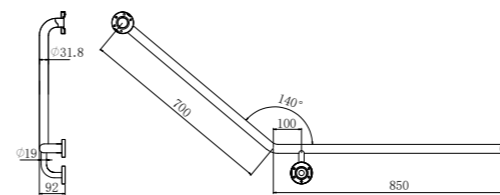

NRCR03rCH

Classic Care SS304 800 X 700 140 Degrees Right Hand Chrome
Colours Available: