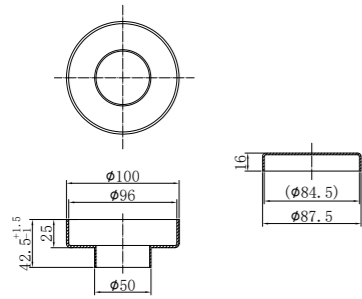

NRFW003CH

100mm Round Tile Insert Floor Waste 50mm Outlet Chrome
Colours Available:

NRFW004CH

130mm Round Tile Insert Floor Waste 80mm Outlet Chrome
Colours Available:

NRFW005CH

130mm Round Tile Insert Floor Waste 100mm Outlet Chrome
Colours Available: