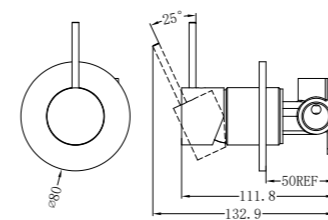

Universal Body

NRUB002P

Premium 35mm Universal Shower Mixer Body Only

Trim Kit

NR22191tCH

Mecca Shower Mixer 80mm Plate Trim Kits Only Chrome
Wels Rating: N/A
Colours Available:

Whole Set

NR22191ICH

Mecca Shower Mixer 80mm Plate Chrome
Wels Rating: N/A
Colours Available:

Universal Body

NRUB002AP

Premium 35mm Universal Shower Mixer Handle Up Body Only

Trim Kit

NR22191btCH

Mecca Shower Mixer Handle Up 80mm Plate Trim Kits Only Chrome
Wels Rating: N/A
Colours Available:

Whole Set

NR22191bCH

Mecca Shower Mixer Handle Up 80mm Plate Chrome
Wels Rating: N/A
Colours Available: