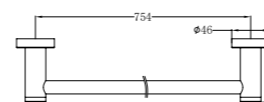

Brushed Nickel  
NR2024dBN

**NR2080CH**

Classic Hand Towel Ring Chrome  
Colours Available:

Matte Black  
NR2080MB

Brushed Nickel  
NR2080BN

**NR2030CH**

Classic Single Towel Rail 800mm Chrome  
Colours Available: