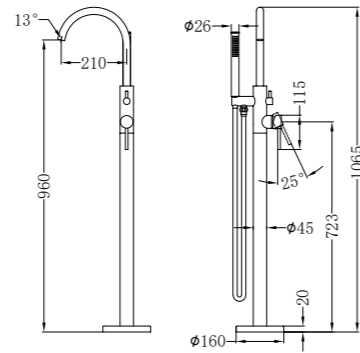

NR210903aCH

Mecca Round Freestanding Mixer With Hand Shower Chrome
Wels Rating: 3 Star, 9L/Min (Hand Shower Only)
Wels REG No. S17463
Colours Available: