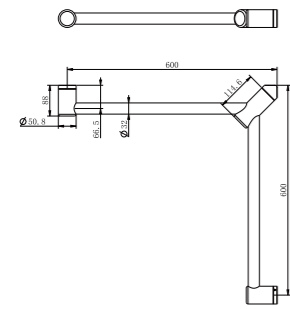

# DDA Wheelchair Accessible Shower

**NRCR3290wCH**

Mecca Care 32mm Wrap Around Corner Grab Rail 600x600mm Chrome  
Colours Available:

Matte Black  
NRCR3290wMB

Gun Metal  
NRCR3290wGM

Brushed Nickel  
NRCR3290wBN