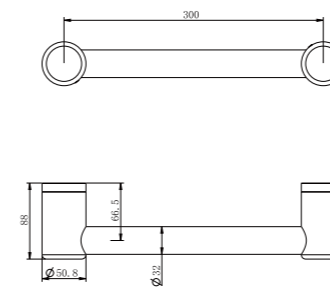

Matte Black  
NRCR3290aMB

Gun Metal  
NRCR3290aGM

Brushed Nickel  
NRCR3290aBN

Brushed Gold  
NRCR3290aBG

Brushed Bronze  
NRCR3290aBZ

**NRCR3212CH**

Mecca Care 32mm Grab Rail 300mm Chrome  
Colours Available: