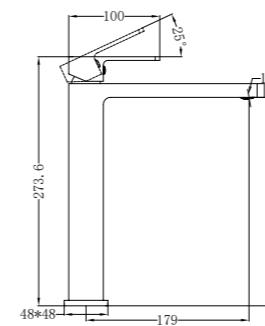

NR301501aCH

Celia Tall Basin Mixer Chrome
Wels Rating: 5 Star, 5L/Min
Wels REG No. T27683
Colours Available:

NR301502CH

Celia Basin Mixer Builders Range Chrome
Wels Rating: 5 Star, 6L/Min
Wels REG No. T29262
Colours Available: