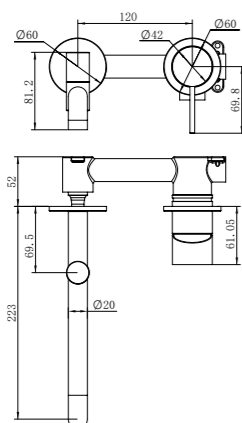

Brushed Gold  
NR221910rBG

Brushed Bronze  
NR221910rBZ

Matte White  
NR221910rMW

**NR221903c120CH/NR221903c160CH/NR221903c185CH  
/NR221903c230CH/NR221903c260CH**

Mecca Basin/Bath Spout Only 120/160/185/230/260mm Chrome  
Wels Rating: 5 Star, 5L/Min  
Wels REG No. T41790/ T41791/ T41792/ T41793/ T41794  
Colours Available: