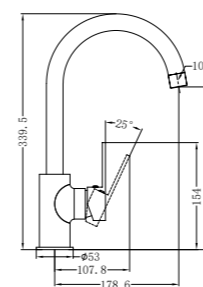

NR301306CH

Ecco Kitchen Mixer Chrome
Wels Rating: 6 Star, 4.5L/Min
Wels REG No. T38486
Colours Available: