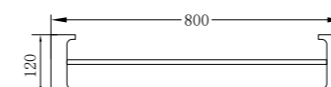

NR8024dCH

Pearl Double Towel Rail 600mm Chrome
Colours Available: