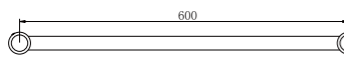

Brushed Bronze  
NRCR2518BZ

**NRCR2524CH**

Mecca Care 25mm Grab Rail 600mm Chrome  
Colours Available:

Matte Black  
NRCR2524MB

Gun Metal  
NRCR2524GM

Brushed Nickel  
NRCR2524BN

Brushed Gold  
NRCR2524BG

Brushed Bronze  
NRCR2524BZ