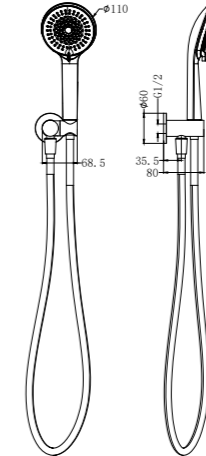

NR320CH

Project Round Shower On Bracket 4 Star Rating Chrome
Wels Rating: 4 Star, 6.5L/Min
Wels REG No. S18001
Colours Available: