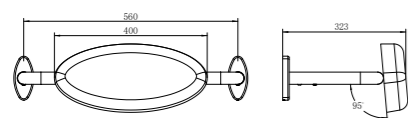

Matte Black  
NRCR0001MB

Gun Metal  
NRCR0001GM

Brushed Nickel  
NRCR0001BN

Brushed Gold  
NRCR0001BG

Brushed Bronze  
NRCR0001BZ

**NRCR0002CH**

Mecca Care Shower Seat 960×330mm Chrome  
Colours Available:

Matte Black  
NRCR0002MB