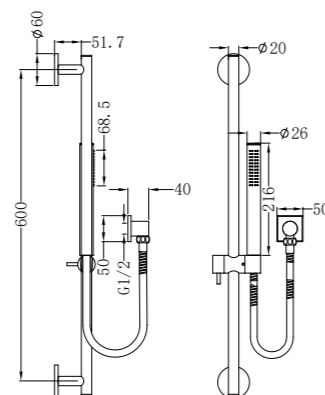

Matte Black  
NRCS004MB

Gun Metal  
NRCS004GM

Brushed Nickel  
NRCS004BN

Brushed Gold  
NRCS004BG

Brushed Bronze  
NRCS004BZ

**NR311CH**

Dolce Shower Rail With Slim Hand Shower Chrome  
 Wels Rating: 4 Star, 7.5L/Min  
 Wels REG No. S16298  
 Colours Available: