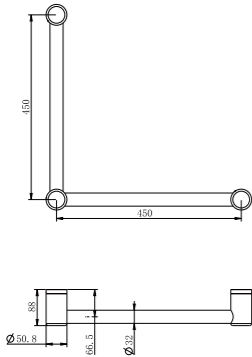

NRCR3290CH

Mecca Care 32mm DDA Grab Rail Set 90 Degree 600x1000mm Chrome
Colours Available:

NRCR3286tCH

Mecca Care Add On Toilet Roll Holder Chrome
Colours Available:

NRCR3290aCH

Mecca Care 32mm Ambulant Toilet Grab Rail 90 Degree 450x450mm Chrome
Colours Available:

NRCR3212CH

Mecca Care 32mm Grab Rail 300mm Chrome
Colours Available: