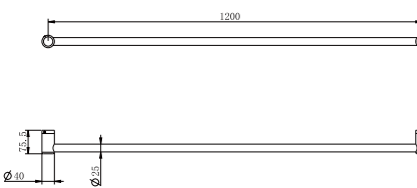

**NRCR2548CH**

Mecca Care 25mm Grab Rail 1200mm Chrome  
Colours Available:

Matte Black  
NRCR2548MB

Gun Metal  
NRCR2548GM

Brushed Nickel  
NRCR2548BN

Brushed Gold  
NRCR2548BG

Brushed Bronze  
NRCR2548BZ

**NRCR2518cCH**