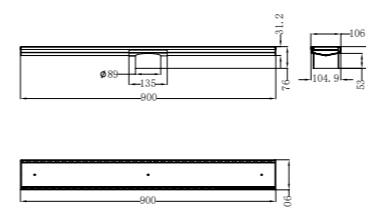

Brushed Bronze
NRFG001HSBZ