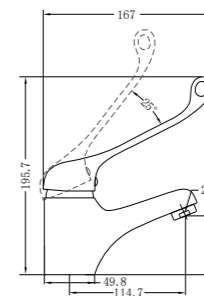

NR110001dCH

Classic Care Basin Mixer Chrome
Wels Rating: 4 Star, 7.5L/Min
Wels REG No. T34938
Colours Available: