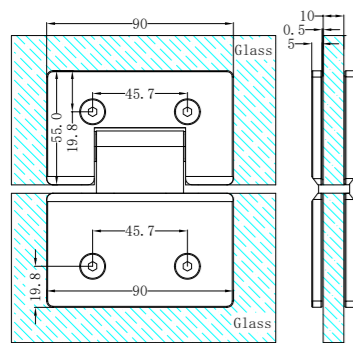

NRSH101aCH

90 Degree Glass To Wall Shower Hinge 10mm Glass Chrome
Colours Available:

NRSH201aCH

Over-Panel Glass To Glass Fitting 10mm Glass Chrome
Colours Available:

NRSH102aCH

180 Degree Glass To Glass Shower Hinge 10mm Glass Chrome
Colours Available:

NRSH202aCH

Shower F Bracket 10mm Glass Chrome
Colours Available: