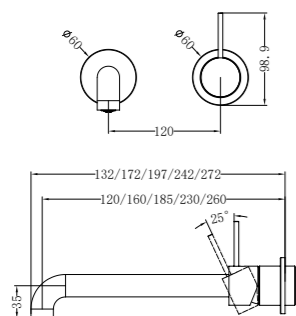

**Matte White**

NR221910d120MW  
NR221910d160MW  
NR221910d185MW  
NR221910d230MW  
NR221910d260MW

Mecca  
Wall Basin/Bath Mixer  
Separate Back Plate Handle Up

Universal Body

**NRUB001AP**

Premium 35mm Universal  
Wall Basin/Bath Mixer Handle Up Body Only