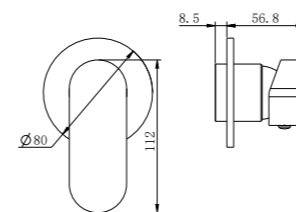

**NR301311dCH**

Ecco Shower Mixer 80mm Round Plate Chrome  
Wels Rating: N/A  
Colours Available:

Matte Black  
NR301311dMB

Brushed Nickel  
NR301311dBN

Universal Body

**NRUB003**

Project 35mm Universal  
Shower Mixer With Divertor Body Only