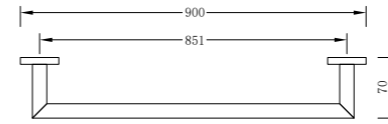

Matte Black  
NR3687aMB

Brushed Nickel  
NR3687aBN

**NR3630CH**

Dolce Single Towel Rail 700mm Chrome  
Colours Available:

Matte Black  
NR3630MB

Brushed Nickel  
NR3630BN

**NR3630ICH**

Dolce Single Towel Rail 900mm Chrome  
Colours Available: