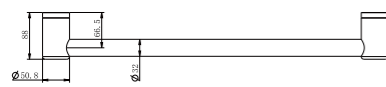

NRCR3218CH

Mecca Care 32mm Grab Rail 450mm Chrome
Colours Available:

NRCR3224CH

Mecca Care 32mm Grab Rail 600mm Chrome
Colours Available: