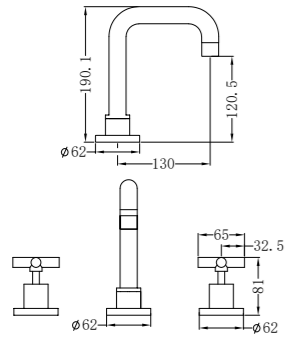

NR201601MB

X Plus Basin Set Matte Black
Wels Rating: 5 Star, 6L/Min
Wels REG No. T35929
Colours Available: