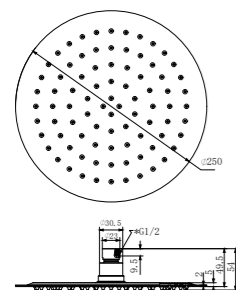

NR507036CH

250mm Round Stainless Steel Shower Head 4 Star Rating Chrome
Wels Rating: 4 Star, 6.5L/Min
Wels REG No. S18002
Colours Available: