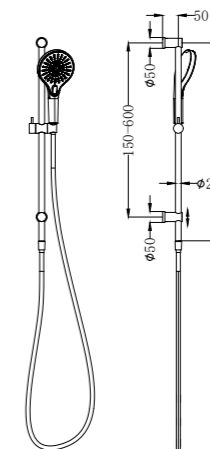

NR221905dGM

Mecca Shower Rail Gun Metal
Wels Rating: 3 Star, 9L/Min
Wels REG No. S15220
Colours Available:

Brushed Gold
NR251905dBG