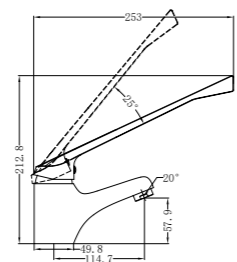

NR503022CH

Classic Care Handle Only Chrome
Wels Rating: N/A
Colours Available: