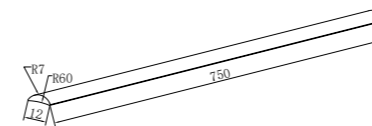

NRSH301aCH

Round Shower Knob Chrome
Colours Available:

NRSH303aCH

Towel Bar 500mm Chrome
Colours Available:

NRSH302aCH

Square Shower Knob Handle Chrome
Colours Available:

NRSH401BG

Half Round Water Seal Rail 750mm Brushed Gold
Colours Available: