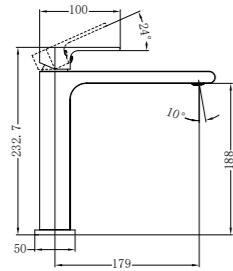

NR321501dCH

Bianca Mid Tall Basin Mixer Chrome
Wels Rating: 6 Star, 4.5L/Min
Wels REG No. T40947
Colours Available: