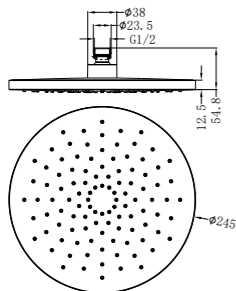

NR508094CH

York 200mm Shower Head Chrome
Wels Rating: 3 Star, 9L/Min
Wels REG No. S16690
Colours Available: