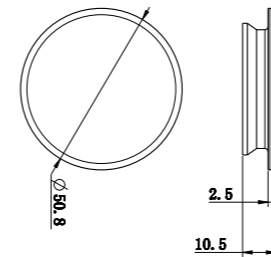

NRCR0004CH

Mecca Care 32mm Grab Rail Cap Chrome
Colours Available: