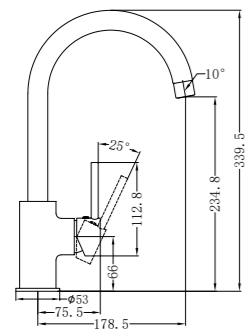

NR250807CH

Dolce Kitchen Mixer Gooseneck Chrome
Wels Rating: 4 Star, 7.5L/Min
Wels REG No. T06930
Colours Available: