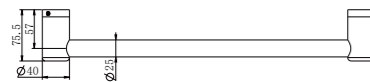

NRCR2518CH

Mecca Care 25mm Grab Rail 450mm Chrome
Colours Available:

NRCR2524CH

Mecca Care 25mm Grab Rail 600mm Chrome
Colours Available: