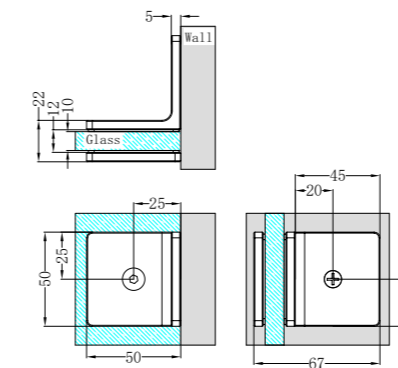

NRSH203aCH

Shower U Bracket 10mm Glass Chrome
Colours Available:

NRSH204aCH

90 Degree Glass To Wall Bracket 10mm Glass Chrome
Colours Available: