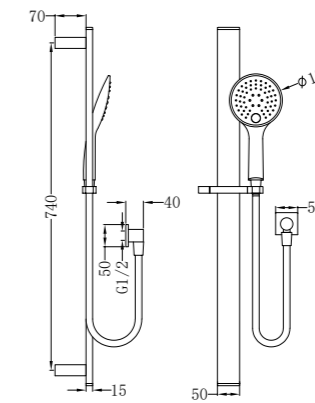

NR315CH

Builder Budget Shower Rail Chrome
Wels Rating: Not Star Rated, 6L/Min
Wels REG No. S15522
Colours Available:

NR232105aBN

Builder Project Rail Shower Brushed Nickel
Wels Rating: 3 Star, 9L/Min
Wels REG No. S16419
Colours Available:

NR315MB

Builder Project Rail Shower Matte Black
Wels Rating: 3 Star, 9L/Min
Wels REG No. S17354
Colours Available:

Rain 3 Function Shower Rail
Wels Rating: 3 Star, 9L/Min
Wels REG No. S16265
Colours Available: