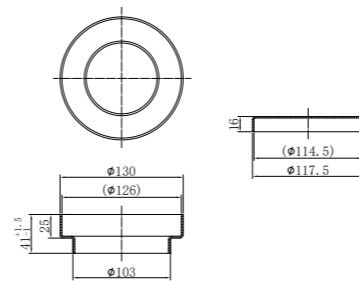

NRFW003CH

100mm Round Tile Insert Floor Waste 50mm Outlet Chrome
Colours Available:

NRFW004CH

130mm Round Tile Insert Floor Waste 80mm Outlet Chrome
Colours Available:

NRFW005CH

130mm Round Tile Insert Floor Waste 100mm Outlet Chrome
Colours Available: