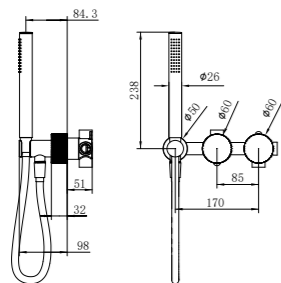

Universal Body

NRUB005P

Premium Universal Progressive Shower System Body Only

Trim Kit

NR252003dtBG

Opal Progressive Shower System Separate Plate Trim Kits Only Brushed Gold
Wels Rating: 3 Star, 8L/Min
Wels REG No. S18043
Colours Available:

Whole Set

NR252003dBG

Opal Progressive Shower System Separate Plate Brushed Gold
Wels Rating: 3 Star, 8L/Min
Wels REG No. S18043
Colours Available:

Universal Body

NR29238

Kara/Opal Progressive Shower Mixer Body Only

Trim Kit

NR252009tBG

Opal Progressive Shower Mixer Trim Kits Only Brushed Gold
Wels Rating: N/A
Colours Available:

Whole Set

NR252009BG

Opal Progressive Shower Mixer Brushed Gold
Wels Rating: N/A
Colours Available: