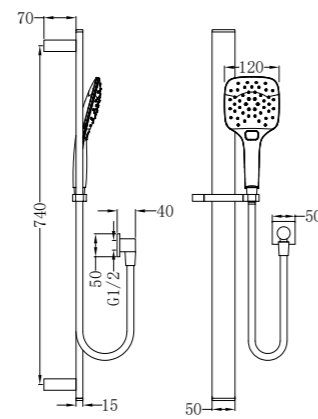

Rain Square 3 Function Shower Rail  
 Wels Rating: 3 Star, 9L/Min  
 Wels REG No. S16163  
 Colours Available:

Chrome  
NR304CH

Matte Black  
NR304MB

**NRCS004CH**

Mecca Care 25mm Grab Rail And Adjustable Shower Rail Set 900mm Chrome  
 Wels Rating: 3 Star, 9L/Min  
 Wels REG No. S17574  
 Colours Available: