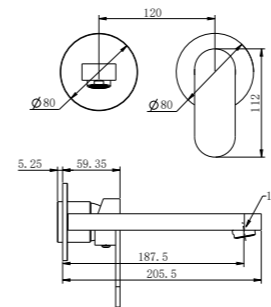

Universal Body

NRUB001

Project 35mm Universal
Wall Basin/Bath Mixer Body Only

Trim Kit

NR301310atCH

Ecco Wall Basin/Bath Mixer Trim Kits Only Chrome
Wels Rating: 4 Star, 7.5L/Min
Wels REG No. T41772
Colours Available:

Universal Body

NRUB001

Project 35mm Universal
Wall Basin/Bath Mixer Body Only

Trim Kit

NR301310btCH

Ecco Wall Basin/Bath Mixer Separate Back Plate Trim Kits Only Chrome
Wels Rating: 4 Star, 7.5L/Min
Wels REG No. T41773
Colours Available:

Whole Set

NR301310aCH

Ecco Wall Basin/Bath Mixer Chrome
Wels Rating: 4 Star, 7.5L/Min
Wels REG No. T41772
Colours Available:

Whole Set

NR301310bCH

Ecco Wall Basin/Bath Mixer Separate Back Plate Chrome
Wels Rating: 4 Star, 7.5L/Min
Wels REG No. T41773
Colours Available: