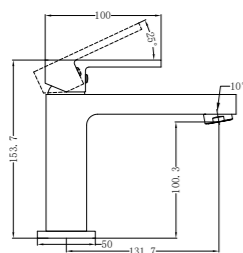

NR301301aCH

Ecco Tall Basin Mixer Chrome
Wels Rating: 5 Star, 6L/Min
Wels REG No. T20383
Colours Available: