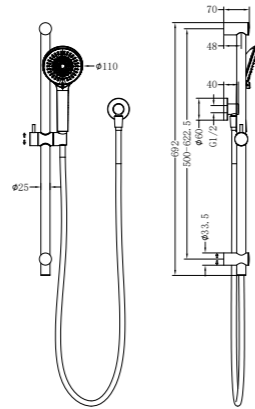

NR319CH
Round Metal Project Shower Rail 4 Star Rating Chrome
Wels Rating: 4 Star, 6.5L/Min
Wels REG No. S18000
Colours Available: