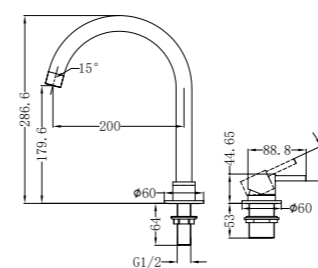

NR221901CH

Mecca Basin Mixer Chrome
Wels Rating: 5 Star, 5L/Min
Wels REG No. T34930
Colours Available:

NR221901eCH

Mecca Mid Tall Basin Mixer Chrome
Wels Rating: 5 Star, 6L/Min
Wels REG No. T41728
Colours Available:

NR221901aCH

Mecca Tall Basin Mixer Chrome
Wels Rating: 5 Star, 5L/Min
Wels REG No. T34931
Colours Available:

NR221901bCH

Mecca Hob Basin Mixer Round Swivel Spout Chrome
Wels Rating: 6 Star, 4.5L/Min
Wels REG No. T35401
Colours Available: