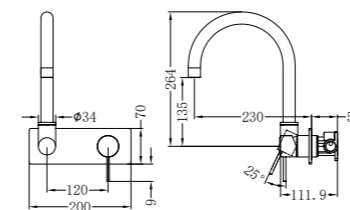

Universal Body

NRUB001AP

Premium 35mm Universal
Wall Basin/Bath Mixer Handle Up Body Only

Universal Body

NRUB001P

Premium 35mm Universal
Wall Basin/Bath Mixer Body Only

Trim Kit

NR221910ptCH

Mecca Wall Basin/Bath Mixer Swivel Spout Handle Up Trim Kits Only Chrome
Wels Rating: 5 Star, 6L/Min
Wels REG No. T41599
Colours Available:

Trim Kit

NR221910qtCH

Mecca Wall Basin/Bath Mixer Swivel Spout Trim Kits Only Chrome
Wels Rating: 5 Star, 6L/Min
Wels REG No. T41600
Colours Available:

Whole Set

NR221910pCH

Mecca Wall Basin/Bath Mixer Swivel Spout Handle Up Chrome
Wels Rating: 5 Star, 6L/Min
Wels REG No. T41599
Colours Available:

Whole Set

NR221910qCH

Mecca Wall Basin/Bath Mixer Swivel Spout Chrome
Wels Rating: 5 Star, 6L/Min
Wels REG No. T41600
Colours Available: