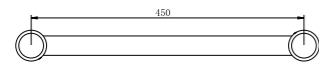

Gun Metal  
NRCR3218GM

Brushed Nickel  
NRCR3218BN

Brushed Gold  
NRCR3218BG

Brushed Bronze  
NRCR3218BZ

**NRCR3224CH**

Mecca Care 32mm Grab Rail 600mm Chrome  
Colours Available:

Matte Black  
NRCR3224MB

Gun Metal  
NRCR3224GM