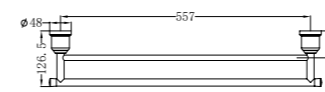

Matte Black  
NR6986MB

Aged Brass  
NR6986AB

**NR6924CH**

York Single Towel Rail 600mm Chrome  
Colours Available:

Matte Black  
NR6924MB

Aged Brass  
NR6924AB

**NR6924dCH**

York Double Towel Rail 600mm Chrome  
Colours Available: