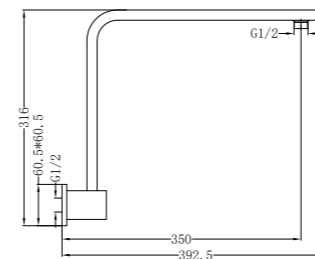

NR505CH

Square Swivel Shower Arm Chrome
Wels Rating: N/A
Colours Available: