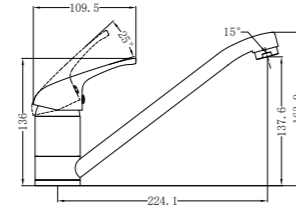

NR110003CH

Classic Bath Outlet Chrome
Wels Rating: N/A
Colours Available: