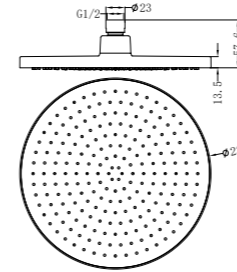

NR506CH

Round Swivel Shower Arm Chrome
Wels Rating: N/A
Colours Available:

NR508076CH

230mm Air Shower Head Chrome
Wels Rating: 3 Star, 9L/Min
Wels REG No. S17296
Colours Available:

NR508CH

York Shower Arm Chrome
Wels Rating: N/A
Colours Available: