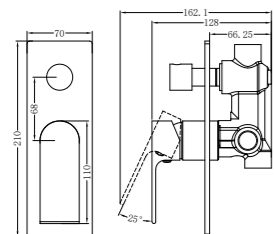

Matte Black  
NR321511aMB

Gun Metal  
NR321511aGM

Brushed Nickel  
NR321511aBN

Brushed Gold  
NR321511aBG

Universal Body

**NRUB003P**

Premium 35mm Universal Shower Mixer With Divertor Body Only

Trim Kit