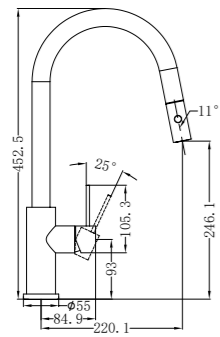

NR221908CH

Mecca Pull Out Sink Mixer With Vegie Spray Function Chrome
Wels Rating: 6 Star, 4.5L/Min
Wels REG No. T41348
Colours Available:

Universal Body

NRUB001P

Premium 35mm Universal
Wall Basin/Bath Mixer Body Only

Trim Kit

NR221910a120tCH / NR221910a160tCH / NR221910a185tCH / NR221910a230tCH / NR221910a260tCH

Mecca Wall Basin/Bath Mixer 120/160/185/230/260mm
Trim Kits Only Chrome
Wels Rating: 5 Star, 6L/Min
Wels REG No. T41847/ T41614/ T41615/ T41616/ T41848
Colours Available:

Whole Set

NR221910a120CH / NR221910a160CH / NR221910a185CH / NR221910a230CH / NR221910a260CH

Mecca Wall Basin/Bath Mixer 120/160/185/230/260mm Chrome
Wels Rating: 5 Star, 6L/Min
Wels REG No. T41847/ T41614/ T41615/ T41616/ T41848
Colours Available: