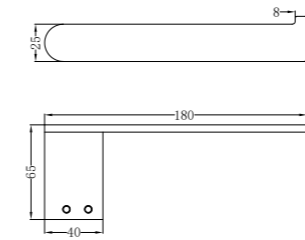

NR9086CH

Bianca Toilet Roll Holder Chrome
Colours Available: