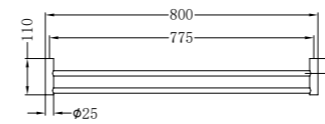

New Mecca Double Towel Rail 800mm Chrome  
Colours Available:

Matte Black  
NR2330dMB

Gun Metal  
NR2330dGM

Brushed Nickel  
NR2330dBN

Brushed Gold  
NR2330dBG

**NR2324dCH**

New Mecca Double Towel Rail 600mm Chrome  
Colours Available: