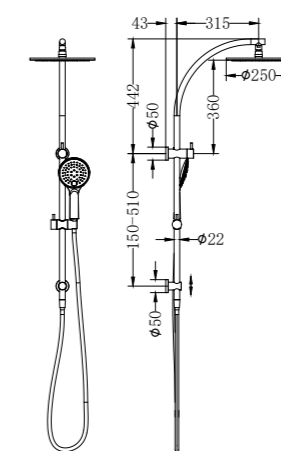

NR281305dMB

Astra Rain Square Twin Shower Double Hose Matte Black
Wels Rating: Overhead Shower Not Star Rated 7.5L/Min,
Hand Shower Not Star Rated 7.5L/Min
Wels REG No. S17446
Colours Available: