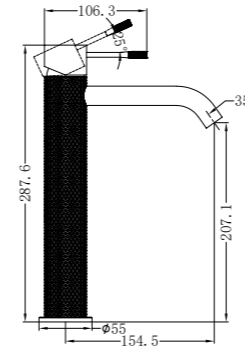

Opal Tall Basin Mixer Brushed Nickel  
 Wels Rating: 5 Star, 5L/Min  
 Wels REG No. T37081  
 Colours Available:

Brushed Gold  
NR251901aBG

Brushed Bronze  
NR251901aBZ

Graphite  
NR251901aGR

**NR251908BN**