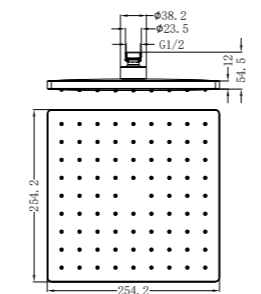

NRROB0803CH
200mm Square Shower Head Chrome
Wels Rating: 3 Star, 9L/Min
Wels REG No. S16684
Colours Available:

NRROB1202CH
300mm Square Shower Head Chrome
Wels Rating: 3 Star, 9L/Min
Wels REG No. S16686
Colours Available:

NRROB1003CH
250mm Square Shower Head Chrome
Wels Rating: 3 Star, 9L/Min
Wels REG No. S16685
Colours Available:

NR508089CH
250mm ABS Square Shower Head Chrome
Wels Rating: 3 Star, 9L/Min
Wels REG No. S16424
Colours Available: