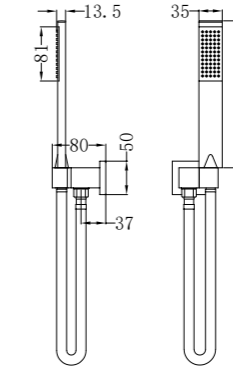

NR309CH

Square Shower On Bracket Chrome
Wels Rating: 3 Star, 8L/Min
Wels REG No. S15519
Colours Available: