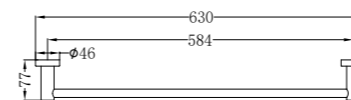

Gun Metal  
NR1924dGM

Brushed Nickel  
NR1924dBN

Brushed Gold  
NR1924dBG

Brushed Bronze  
NR1924dBZ

Matte White  
NR1924dMW

**NR1924CH**

Mecca Single Towel Rail 600mm Chrome  
Colours Available:

Matte Black  
NR1924MB