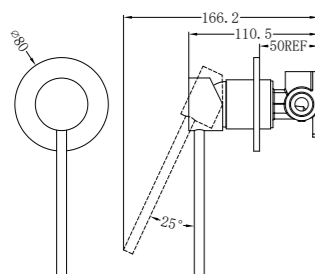

NR250809dCH

Dolce Care Shower Mixer Chrome
Wels Rating: N/A
Colours Available:

NR503069UPCH

Dolce Care Handle Only Handle Up Chrome
Wels Rating: N/A
Colours Available: