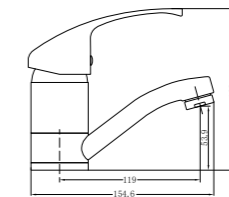

NR110007100CH

Classic Swivel Basin Mixer (100mm Spout) Chrome
Wels Rating: 4 Star, 7.5L/Min
Wels REG No. T25466
Colours Available: