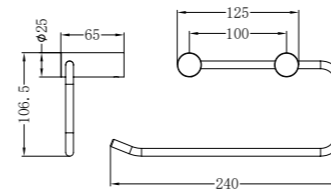

**NR2380CH**

New Mecca Hand Towel Rail Chrome  
Colours Available:

Matte Black  
NR2380MB

Gun Metal  
NR2380GM

Brushed Nickel  
NR2380BN

Brushed Gold  
NR2380BG

**NR2386CH**

New Mecca Toilet Roll Holder Chrome  
Colours Available: