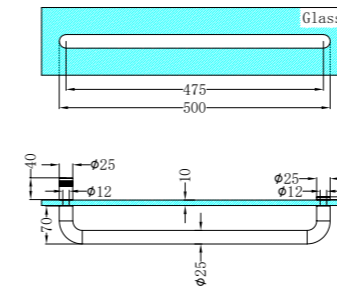

Brushed Gold  
NRSH301aBG

Brushed Bronze  
NRSH301aBZ

**NRSH303aCH**

Towel Bar 500mm Chrome  
Colours Available:

Matte Black  
NRSH303aMB

Gun Metal  
NRSH303aGM

Brushed Nickel  
NRSH303aBN

Brushed Gold  
NRSH303aBG