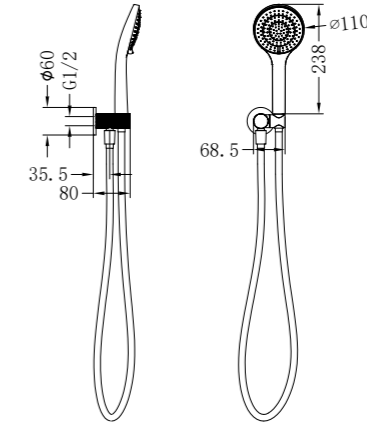

Matte Black NR221905fMB   Gun Metal NR221905fGM   Brushed Nickel NR221905fBN   Brushed Gold NR221905fBG   Brushed Bronze NR221905fBZ   Matte White NR221905fMW