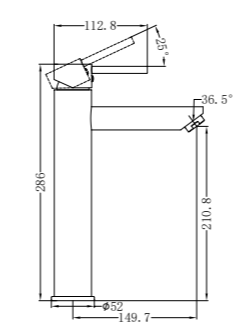

NR250804CH

Dolce Tall Basin Mixer Chrome
Wels Rating: 5 Star, 6L/Min
Wels REG No. T31050
Colours Available: