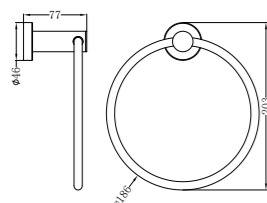

NR2086CH

Classic Toilet Roll Holder Chrome
Colours Available:

NR2024dCH

Classic Double Towel Rail 600mm Chrome
Colours Available:

NR2080CH

Classic Hand Towel Ring Chrome
Colours Available:

NR2030CH

Classic Single Towel Rail 800mm Chrome
Colours Available:

NR2024CH

Classic Single Towel Rail 600mm Chrome
Colours Available:

NR2030dCH

Classic Double Towel Rail 800mm Chrome
Colours Available: