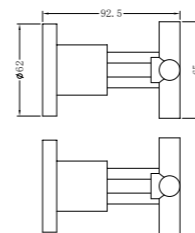

Brushed Gold
NR201609BG