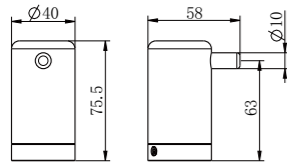

Brushed Gold  
NRCR2582BG

Brushed Bronze  
NRCR2582BZ

**NRCR2530dCH**

Mecca Care 25mm Double Towel Grab Rail 900mm Chrome  
Colours Available:

Matte Black  
NRCR2530dMB

Gun Metal  
NRCR2530dGM

Brushed Nickel  
NRCR2530dBN