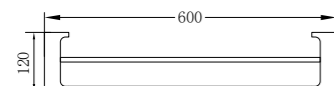

Matte Black
NR8024dMB