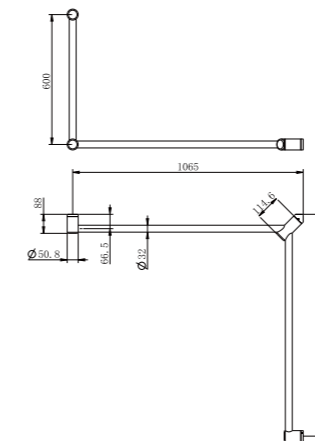

Gun Metal  
NRCR3245GM

Brushed Nickel  
NRCR3245BN

Brushed Gold  
NRCR3245BG

Brushed Bronze  
NRCR3245BZ

**NRCR3290cCH**

Mecca Care 32mm DDA Toilet Grab Rail Set 90 Degree Continuous  
600x1065x1025mm Chrome  
Colours Available: