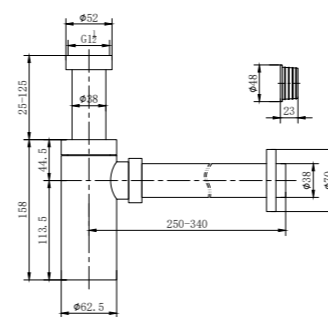

NRA706CH

Universal Pop Up Waste Chrome
Colours Available:

NRA471CH

Universal Project Pop Up Waste Chrome
Colours Available:

NRA707CH

40mm Bath Pop-Up Plug With Removable Waste No Overflow Chrome
Colours Available:

NRA186wCH

40mm Round Bottle Trap Chrome
Colours Available: