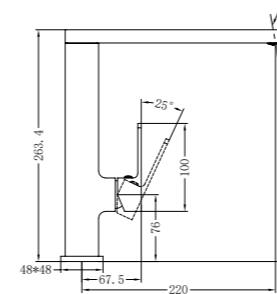

NR301501CH

Celia Basin Mixer Angle Spout Chrome
Wels Rating: 5 Star, 5L/Min
Wels REG No. T27680
Colours Available:

NR301501aCH

Celia Tall Basin Mixer Chrome
Wels Rating: 5 Star, 5L/Min
Wels REG No. T27683
Colours Available:

NR301502CH

Celia Basin Mixer Builders Range Chrome
Wels Rating: 5 Star, 6L/Min
Wels REG No. T29262
Colours Available:

NR301507CH

Celia Kitchen Mixer Chrome
Wels Rating: 5 Star, 5L/Min
Wels REG No. T27568
Colours Available: