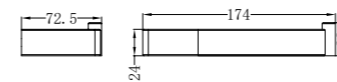

Matte Black
NR8086MB