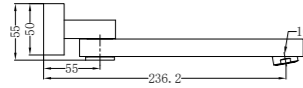

NR207CH

Bianca Swivel Bath Spout Only Chrome
Wels Rating: N/A
Colours Available:

NR321503bCH

Bianca Fixed Basin/Bath Spout Only 240mm Chrome
Wels Rating: N/A
Colours Available:

NR321503CH

Bianca Fixed Basin/Bath Spout Only 200mm Chrome
Wels Rating: N/A
Colours Available: