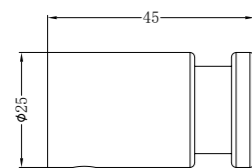

Brushed Gold  
NR2382BG

**NR2330CH**

New Mecca Single Towel Rail 800mm Chrome  
Colours Available:

Matte Black  
NR2330MB

Gun Metal  
NR2330GM

Brushed Nickel  
NR2330BN

Brushed Gold  
NR2330BG

**NR2330dCH**