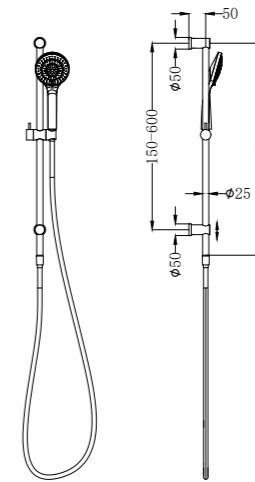

Colours Available:

Matte Black  
NR221905aMB

Brushed Nickel  
NR221905aBN

Brushed Gold  
NR221905aBG

Matte White  
NR221905aMW

**NR316CH**

Celia New Shower Rail Chrome  
 Wels Rating: 5 Star, 6L/Min  
 Wels REG No. S15610  
 Colours Available: