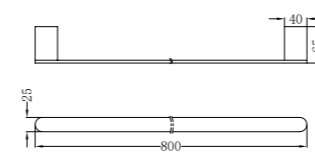

Brushed Nickel  
NR9024BN

Brushed Gold  
NR9024BG

**NR9030CH**

Bianca Single Towel Rail 800mm Chrome  
Colours Available:

Matte Black  
NR9030MB

Gun Metal  
NR9030GM

Brushed Nickel  
NR9030BN

Brushed Gold  
NR9030BG