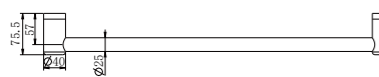

Brushed Bronze  
NRCR2518BZ

**NRCR2524CH**

Mecca Care 25mm Grab Rail 600mm Chrome  
Colours Available:

Matte Black  
NRCR2524MB

Gun Metal  
NRCR2524GM

Brushed Nickel  
NRCR2524BN

Brushed Gold  
NRCR2524BG

Brushed Bronze  
NRCR2524BZ