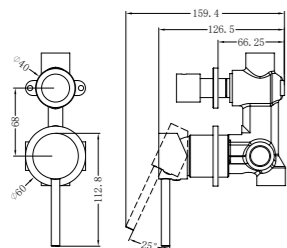

NR250811eCH

Dolce Shower Mixer With Divertor Separate Back Plate Chrome
Wels Rating: N/A
Colours Available:

NR250803200CH

Dolce Basin/Bath Spout Only 215mm Chrome
Wels Rating: 5 Star, 6L/Min
Wels REG No. T28876
Colours Available: