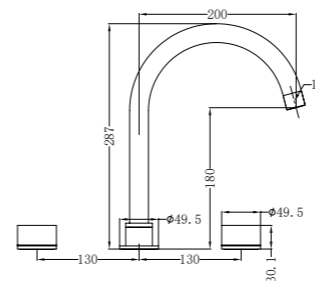

Spout Only

NR211701sCH

Kara Basin Set Spout Only Chrome
Wels Rating: 5 Star, 6L/Min
Wels REG No. T30972

Body Only

NR2117bCH

Kara Basin/Kitchen/Bath Set Body Only Chrome
Wels Rating: N/A

Whole Set

NR211701CH

Kara Basin Set Chrome
Wels Rating: 5 Star, 6L/Min
Wels REG No. T30972
Colours Available:

Spout Only

NR211707sCH

Kara Kitchen Set Spout Only Chrome
Wels Rating: 5 Star, 6L/Min
Wels REG No. T30973

Body Only

NR2117bCH

Kara Basin/Kitchen/Bath Set Body Only Chrome
Wels Rating: N/A

Whole Set

NR211707CH

Kara Kitchen Set Chrome
Wels Rating: 5 Star, 6L/Min
Wels REG No. T30973
Colours Available: