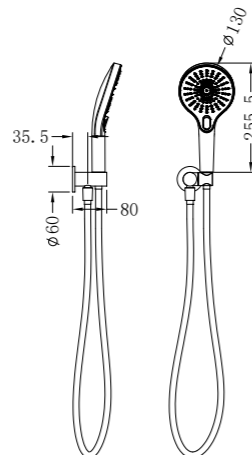

NR221905cBZ

Mecca Shower On Bracket Brushed Bronze
Wels Rating: 3 Star, 9L/Min
Wels REG No. S15224
Colours Available: