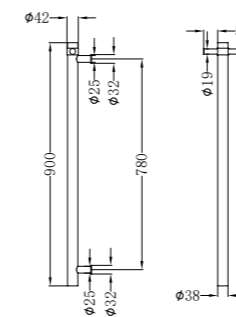

**NR190002hBG**

Heated Towel Ladder Brushed Gold  
Colours Available:

Brushed Bronze  
NR190002hBZ

Graphite  
NR190002hGR

**NRV900hBG**

Heated Vertical Towel Rail Brushed Gold  
Colours Available:

Brushed Bronze  
NRV900hBZ