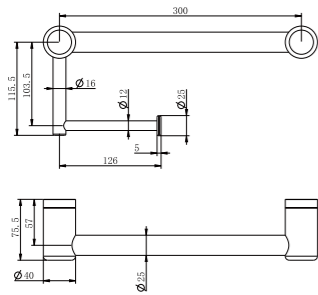

NRCR2512aCH

Mecca Care 25mm Toilet Roll Rail 300mm Chrome
Colours Available:

NRCR2518aCH

Mecca Care 25mm Toilet Roll Rail 450mm Chrome
Colours Available:

NRCR2508wCH

Mecca Care 25mm Footrest Corner Grab Rail 215mm Chrome
Colours Available: