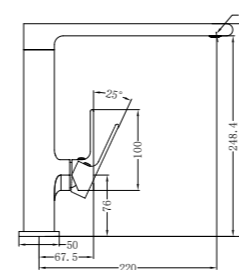

NR321507CH

Bianca Kitchen Mixer Chrome
Wels Rating: 6 Star, 4.5L/Min
Wels REG No. T40945
Colours Available: