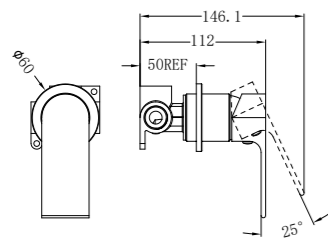

**NR321511hCH**

Bianca Shower Mixer 60mm Plate Chrome  
Wels Rating: N/A  
Colours Available:

Matte Black  
NR321511hMB

Gun Metal  
NR321511hGM

Brushed Nickel  
NR321511hBN

Brushed Gold  
NR321511hBG

Universal Body