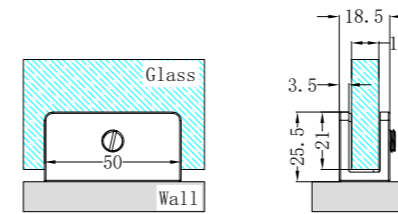

NRSH203aCH

Shower U Bracket 10mm Glass Chrome
Colours Available:

NRSH204aCH

90 Degree Glass To Wall Bracket 10mm Glass Chrome
Colours Available: