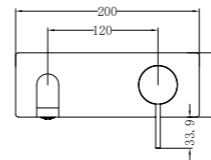

NR221908CH

Mecca Pull Out Sink Mixer With Vegie Spray Function Chrome
Wels Rating: 6 Star, 4.5L/Min
Wels REG No. T41348
Colours Available:

Universal Body

NRUB001P

Premium 35mm Universal
Wall Basin/Bath Mixer Body Only

Trim Kit

NR221910a120tCH / NR221910a160tCH / NR221910a185tCH / NR221910a230tCH / NR221910a260tCH

Mecca Wall Basin/Bath Mixer 120/160/185/230/260mm
Trim Kits Only Chrome
Wels Rating: 5 Star, 6L/Min
Wels REG No. T41847/ T41614/ T41615/ T41616/ T41848
Colours Available:

Whole Set

NR221910a120CH / NR221910a160CH / NR221910a185CH / NR221910a230CH / NR221910a260CH

Mecca Wall Basin/Bath Mixer 120/160/185/230/260mm Chrome
Wels Rating: 5 Star, 6L/Min
Wels REG No. T41847/ T41614/ T41615/ T41616/ T41848
Colours Available: