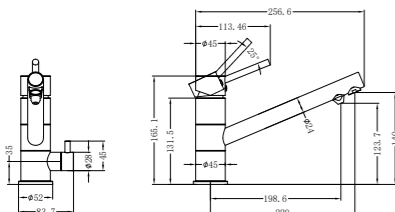

NR250807gCH

Dolce Three-Way Kitchen Mixer Chrome
Wels Rating: 5 Star, 6L/Min
Wels REG No. T42805
Colours Available: