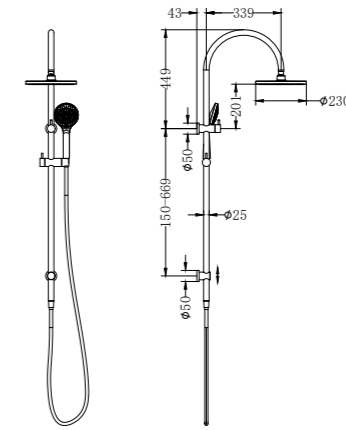

Brushed Gold
NR251905eBG