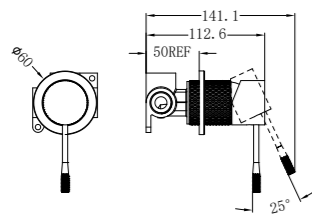

NR251909BN

Opal Shower Mixer 80mm Plate Brushed Nickel
Wels Rating: N/A
Colours Available:

NR251909aBN

Opal Shower Mixer With Divertor Brushed Nickel
Wels Rating: N/A
Colours Available:

NR251909hBN

Opal Shower Mixer 60mm Plate Brushed Nickel
Wels Rating: N/A
Colours Available:

NR251909eBN

Opal Shower Mixer With Divertor Separate Plate Brushed Nickel
Wels Rating: N/A
Colours Available: