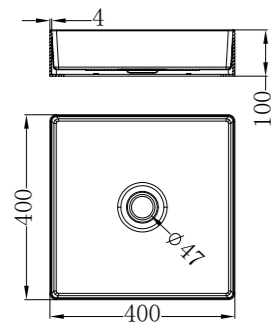

NRB401rBN

Opal Round 400mm Stainless Steel Basin Brushed Nickel
Colours Available: