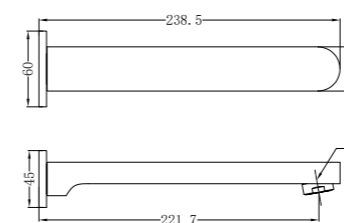

Universal Body

NRUB003

Project 35mm Universal
Shower Mixer With Divertor Body Only

Trim Kit

NR301311atCH

Ecco Shower Mixer With Divertor Trim Kits Only Chrome
Wels Rating: N/A
Colours Available:

Whole Set

NR301311aCH

Ecco Shower Mixer With Divertor Chrome
Wels Rating: N/A
Colours Available:

NR301303CH

Ecco Fixed Bath Spout Only Chrome
Wels Rating: N/A
Colours Available: