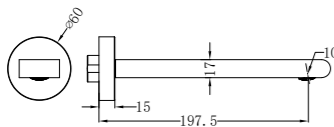

NR321503CH

Bianca Fixed Basin/Bath Spout Only 200mm Chrome
Wels Rating: N/A
Colours Available: