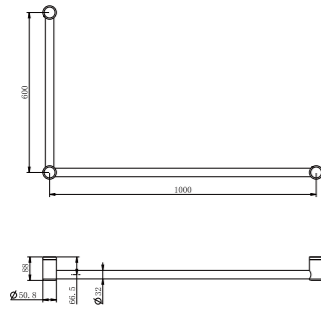

Matte Black  
NRCR3290cMB

Gun Metal  
NRCR3290cGM

Brushed Nickel  
NRCR3290cBN

Brushed Gold  
NRCR3290cBG

Brushed Bronze  
NRCR3290cBZ

**NRCR3290CH**

Mecca Care 32mm DDA Grab Rail Set 90 Degree 600x1000mm Chrome  
Colours Available: