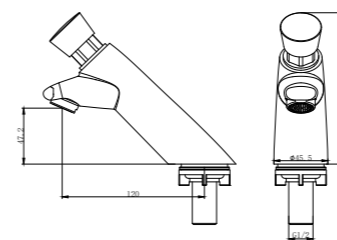

NR202302CH

SS316 Lead Free Timeflow Push Button Pillar Tap Chrome
Wels Rating: 6 Star, 6L/Min
Wels REG No. T42734
Colours Available: