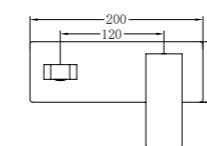

Celia
Wall Basin/Bath Mixer

NR301506CH

Celia Kitchen Mixer Builders Range Chrome
Wels Rating: 4 Star, 7.5L/Min
Wels REG No. T29251
Colours Available:

NR301507aCH

Celia Wall Basin/Bath Mixer Chrome
Wels Rating: 5 Star, 5L/Min
Wels REG No. T27686
Colours Available: