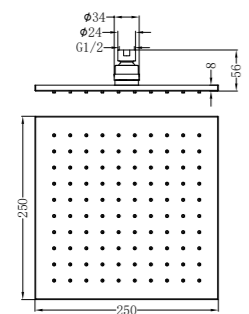

NRROB1003CH
250mm Square Shower Head Chrome
Wels Rating: 3 Star, 9L/Min
Wels REG No. S16685
Colours Available:

NR508089CH
250mm ABS Square Shower Head Chrome
Wels Rating: 3 Star, 9L/Min
Wels REG No. S16424
Colours Available: