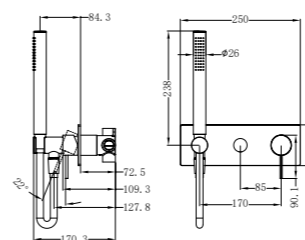

NR221903dCH

Mecca Wall Mount Bath Mixer With Hand Shower Chrome
Wels Rating: Not Star Rated, 7.5L/Min
Wels REG No. S14708
Colours Available:

Universal Body

NRUB004P

Premium 35mm Universal
Shower System Body Only

Trim Kit

NR221912etCH

Mecca Shower Mixer Divertor System Trim Kits Only Chrome
Wels Rating: 4 Star, 7.5L/Min
Wels REG No. S17397
Colours Available:

Whole Set

NR221912eCH

Mecca Shower Mixer Divertor System Chrome
Wels Rating: 4 Star, 7.5L/Min
Wels REG No. S17397
Colours Available: