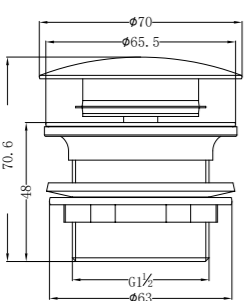

NRA706CH

Universal Pop Up Waste Chrome
Colours Available:

NRA471CH

Universal Project Pop Up Waste Chrome
Colours Available:

NRA707CH

40mm Bath Pop-Up Plug With Removable Waste No Overflow Chrome
Colours Available:

NRA186wCH

40mm Round Bottle Trap Chrome
Colours Available: