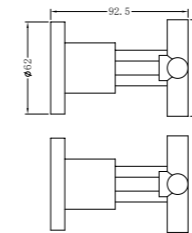

NR201609dMB

X Plus Washing Machine Stops Matte Black
Wels Rating: N/A
Colours Available: