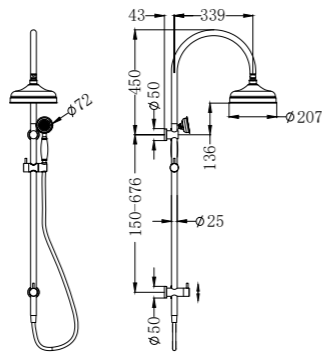

NR251905gBN

Opal Shower Rail With Air Shower II Brushed Nickel
Wels Rating: 3 Star, 9L/Min
Wels REG No. S17301
Colours Available: