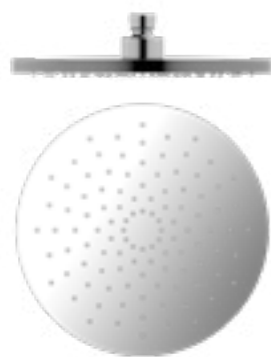

NR508088CH

250mm ABS Round Shower Head Chrome
Wels Rating: 4 Star, 7.5L/Min
Wels REG No. S16423
Colours Available: