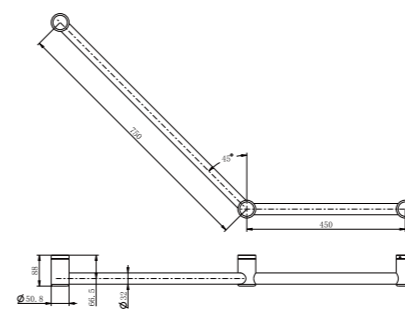

NRCR3290wCH

Mecca Care 32mm Wrap Around Corner Grab Rail 600x600mm Chrome
Colours Available:

NRCR3245aCH

Mecca Care 32mm Ambulant Toilet Grab Rail 45 Degree 750x450mm Chrome
Colours Available:

NRCR3245CH

Mecca Care 32mm DDA Grab Rail Set 45 Degree 750x900mm Chrome
Colours Available:

NRCR3290cCH

Mecca Care 32mm DDA Toilet Grab Rail Set 90 Degree Continuous
600x1065x1025mm Chrome
Colours Available: