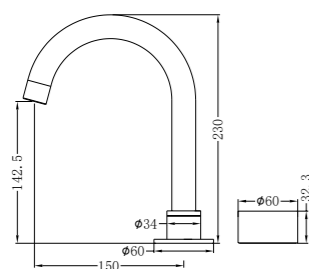

NR271901CH

Kara Progressive Basin Set Chrome
Wels Rating: 6 Star, 4.5L/Min
Wels REG No. T35958
Colours Available:

NR271908CH

Kara Progressive Pull Out Kitchen Set Chrome
Wels Rating: 6 Star, 4.5L/Min
Wels REG No. T41357
Colours Available:

NR271901aCH

Kara Progressive Tall Basin Set Chrome
Wels Rating: 5 Star, 6L/Min
Wels REG No. T35924
Colours Available: