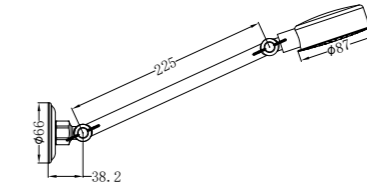

NR19471CH

Classic All Direction Shower Head Chrome
Wels Rating: 3 Star, 9L/Min
Wels REG No. S11571
Colours Available: