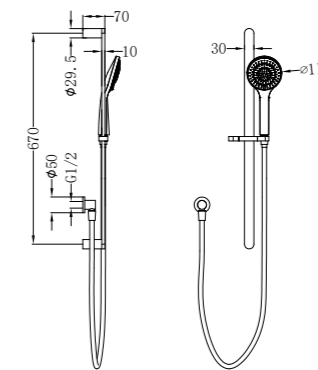

Brushed Gold
NR221905aBG