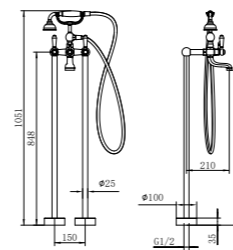

Matte Black
NR692103a01MB