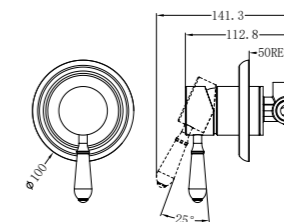

NR69210903CH

York Shower Mixer With Black Porcelain Lever Chrome
Wels Rating: N/A
Colours Available: