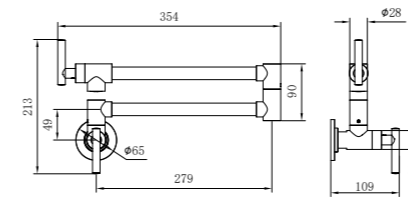

NR162203BN

ZEN 316L Stainless Steel Pot Filler Brushed Nickel

Wels Rating: 3 Star, 9L/Min

Wels REG No. T41712

Colours Available: