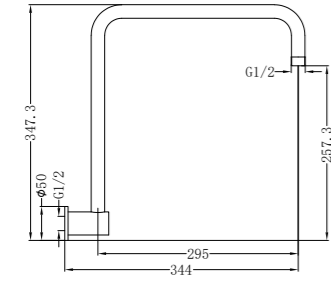

NR506CH

Round Swivel Shower Arm Chrome
Wels Rating: N/A
Colours Available:

NR508076CH

230mm Air Shower Head Chrome
Wels Rating: 3 Star, 9L/Min
Wels REG No. S17296
Colours Available:

NR508CH

York Shower Arm Chrome
Wels Rating: N/A
Colours Available: