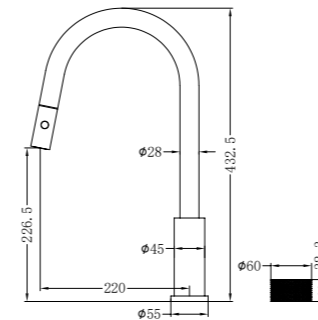

**NR252008BG**

Opal Progressive Pull Out Kitchen Set Brushed Gold  
 Wels Rating: 6 Star, 4.5L/Min  
 Wels REG No. T41356  
 Colours Available:

Brushed Nickel  
NR252008BN

Brushed Bronze  
NR252008BZ

Graphite  
NR252008GR