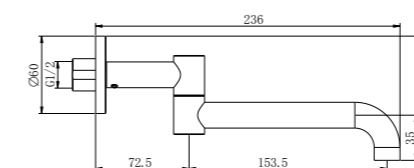

Universal Body

NRUB001P

Premium 35mm Universal
Wall Basin/Bath Mixer Body Only

Trim Kit

NR221910rtCH

Mecca Wall Basin/Bath Mixer Swivel Spout 225mm Trim Kits Only Chrome
Wels Rating: 5 Star, 6L/Min
Wels REG No. T41781
Colours Available:

Whole Set

NR221910rCH

Mecca Wall Basin/Bath Mixer Swivel Spout 225mm Chrome
Wels Rating: 5 Star, 6L/Min
Wels REG No. T41781
Colours Available:

**NR221903c120CH/NR221903c160CH/NR221903c185CH
/NR221903c230CH/NR221903c260CH**

Mecca Basin/Bath Spout Only 120/160/185/230/260mm Chrome
Wels Rating: 5 Star, 5L/Min
Wels REG No. T41790/ T41791/ T41792/ T41793/ T41794
Colours Available:

NR221903gCH

Mecca Wall Mounted Swivel Basin/Bath Spout Only 225mm Chrome
Wels Rating: N/A
Colours Available: