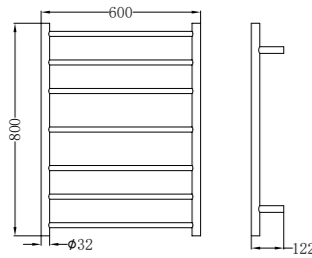

NR190001CH

Non-Heated Towel Ladder Chrome
Colours Available:

NR262109dCH

Washing Machine Tap Set Chrome
Colours Available:

NRV901CH

Non-Heated Vertical Towel Rail 900mm Chrome
Colours Available:

NR262109eCH

Mini Cistern Stop Chrome
Colours Available: