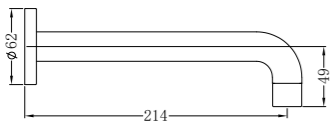

Brushed Gold
NR201607asBG

Spout Only