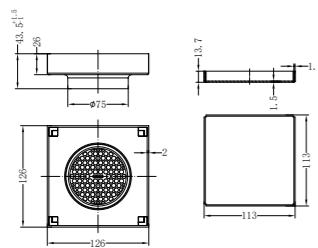

NRFW007MB

130mm Square Tile Insert Floor Waste 80mm Outlet Matte Black
Colours Available: