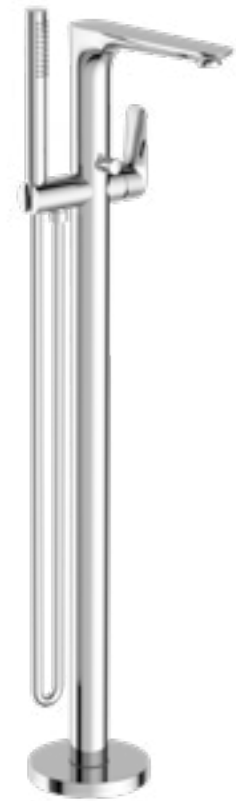

Bianca Fixed Basin/Bath Spout Only 200mm Chrome  
Wels Rating: N/A  
Colours Available:

Matte Black  
NR321503MB

Gun Metal  
NR321503GM

Brushed Nickel  
NR321503BN

Brushed Gold  
NR321503BG

**NR321503aCH**