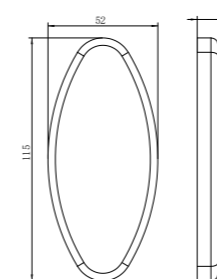

NRCR0005CH

Backrest Removable Wall Cover Plate Chrome
Colours Available: