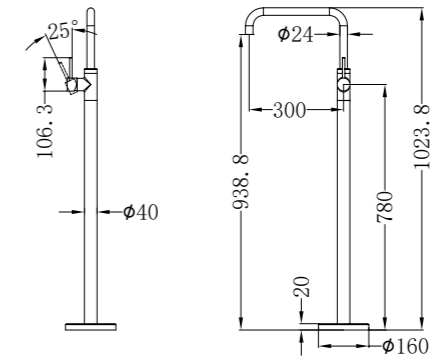

NR210903a01CH

Mecca Freestanding Bath Mixer Chrome

Wels Rating: N/A

Colours Available:

NR221903bCH

Mecca Freestanding Bath Mixer Square Shape Chrome

Wels Rating: N/A

Colours Available: