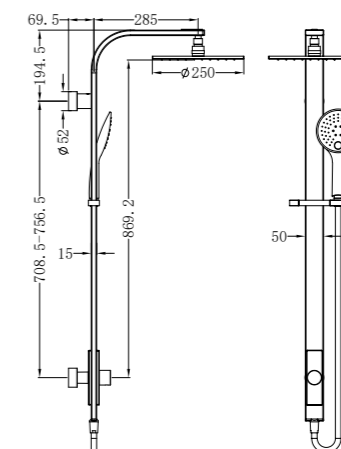

Brushed Nickel
NR250805aBN

NR281305aCH

Astra Rain Round Twin Shower Single Hose Chrome
Wels Rating: Overhead Shower 3 Star 9L/Min,
Hand Shower Not Star Rated 7.5L/Min
Wels REG No. S17414
Colours Available: