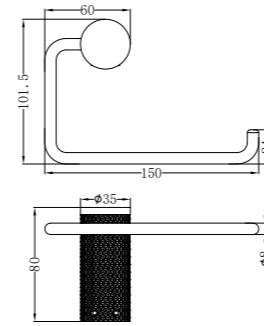

NR2582BN

Opal Robe Hook Brushed Nickel
Colours Available:

NR2586BN

Opal Toilet Roll Holder Brushed Nickel
Colours Available:

NR2580aBN

Opal Towel Ring Brushed Nickel
Colours Available: