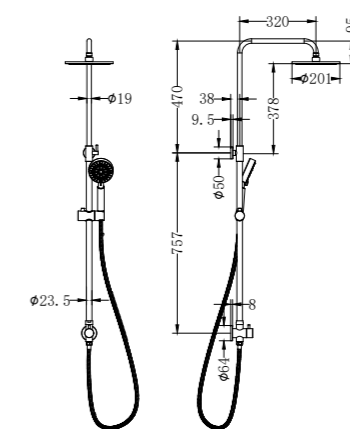

NR280705cbCH

Dolce Round Twin Shower Bottom Inlet Chrome
Wels Rating: Overhead Shower 3 Star 8L/Min,
Hand Shower Not Star Rated 5.5L/Min
Wels REG No. S15530
Colours Available: