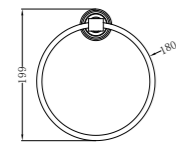

Matte Black
NR6980MB