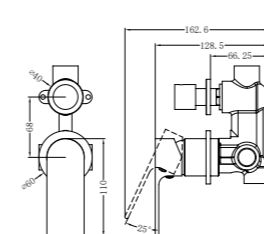

NR321511gCH

Bianca Shower Mixer With Divertor Separate Back Plate Chrome
Wels Rating: N/A
Colours Available: