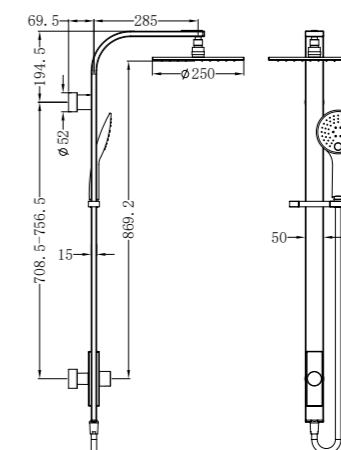

NR281305aMB

Astra Rain Round Twin Shower Single Hose Matte Black
Wels Rating: Overhead Shower 3 Star 9L/Min,
Hand Shower Not Star Rated 7.5L/Min
Wels REG No. S17414
Colours Available: