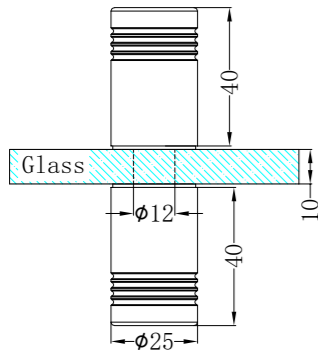

NRSH301aCH

Round Shower Knob Chrome
Colours Available:

NRSH303aCH

Towel Bar 500mm Chrome
Colours Available:

NRSH302aCH

Square Shower Knob Handle Chrome
Colours Available:

NRSH401BG

Half Round Water Seal Rail 750mm Brushed Gold
Colours Available: