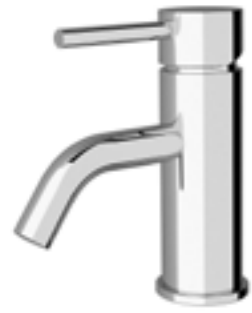

NR250802aCH

Dolce Basin Mixer Stylish Spout Chrome
Wels Rating: 5 Star, 6L/Min
Wels REG No. T28859
Colours Available:

NR250807CH

Dolce Kitchen Mixer Gooseneck Chrome
Wels Rating: 4 Star, 7.5L/Min
Wels REG No. T06930
Colours Available:

Dolce
Kitchen Mixer
Gooseneck