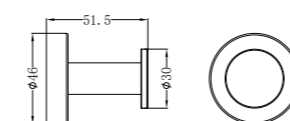

NR110007CH

Classic Sink Mixer Chrome
Wels Rating: 4 Star, 7.5L/Min
Wels REG No. T06932
Colours Available:

NR110003CH

Classic Bath Outlet Chrome
Wels Rating: N/A
Colours Available:

NR110009CH

Classic Shower Mixer Chrome
Wels Rating: N/A
Colours Available:

NR19471CH

Classic All Direction Shower Head Chrome
Wels Rating: 3 Star, 9L/Min
Wels REG No. S11571
Colours Available:

NR110009aCH

Classic Shower Mixer With Divertor Chrome
Wels Rating: N/A
Colours Available:

NR2082CH

Classic Robe Hook Chrome
Colours Available: