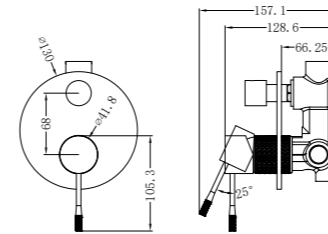

NR251909BN

Opal Shower Mixer 80mm Plate Brushed Nickel
Wels Rating: N/A
Colours Available:

NR251909aBN

Opal Shower Mixer With Divertor Brushed Nickel
Wels Rating: N/A
Colours Available:

NR251909hBN

Opal Shower Mixer 60mm Plate Brushed Nickel
Wels Rating: N/A
Colours Available:

NR251909eBN

Opal Shower Mixer With Divertor Separate Plate Brushed Nickel
Wels Rating: N/A
Colours Available: