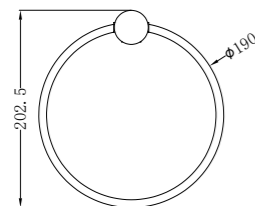

Brushed Gold  
NR2580aBG

Brushed Bronze  
NR2580aBZ

Graphite  
NR2580aGR

**NR2524BN**

Opal Single Towel Rail 600mm Brushed Nickel  
Colours Available:

Brushed Gold  
NR2524BG

Brushed Bronze  
NR2524BZ

Graphite  
NR2524GR