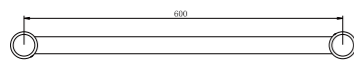

NRCR3218CH

Mecca Care 32mm Grab Rail 450mm Chrome
Colours Available:

NRCR3224CH

Mecca Care 32mm Grab Rail 600mm Chrome
Colours Available: