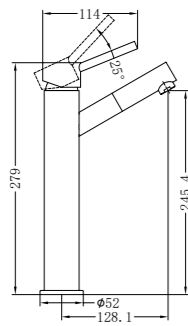

NR250801aCH

Dolce Tall Basin Mixer Angle Spout Chrome
Wels Rating: 4 Star, 7.5L/Min
Wels REG No. T06928
Colours Available: