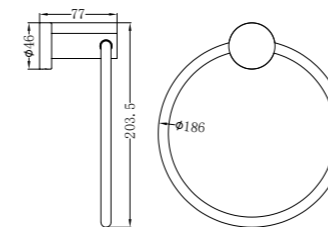

Gun Metal  
NR1980GM

Brushed Nickel  
NR1980BN

Brushed Gold  
NR1980BG

Brushed Bronze  
NR1980BZ

Matte White  
NR1980MW

**NR1924dCH**

Mecca Double Towel Rail 600mm Chrome  
Colours Available:

Matte Black  
NR1924dMB