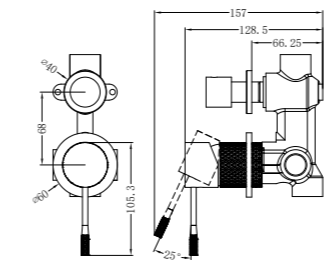

NR251909BN

Opal Shower Mixer 80mm Plate Brushed Nickel
Wels Rating: N/A
Colours Available:

NR251909aBN

Opal Shower Mixer With Divertor Brushed Nickel
Wels Rating: N/A
Colours Available:

NR251909hBN

Opal Shower Mixer 60mm Plate Brushed Nickel
Wels Rating: N/A
Colours Available:

NR251909eBN

Opal Shower Mixer With Divertor Separate Plate Brushed Nickel
Wels Rating: N/A
Colours Available: