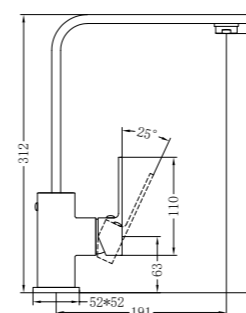

NR301507aCH

Celia Wall Basin/Bath Mixer Chrome
Wels Rating: 5 Star, 5L/Min
Wels REG No. T27686
Colours Available: