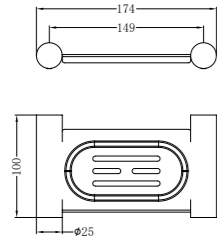

NR2381CH

New Mecca Soap Dish Holder Chrome
Colours Available: