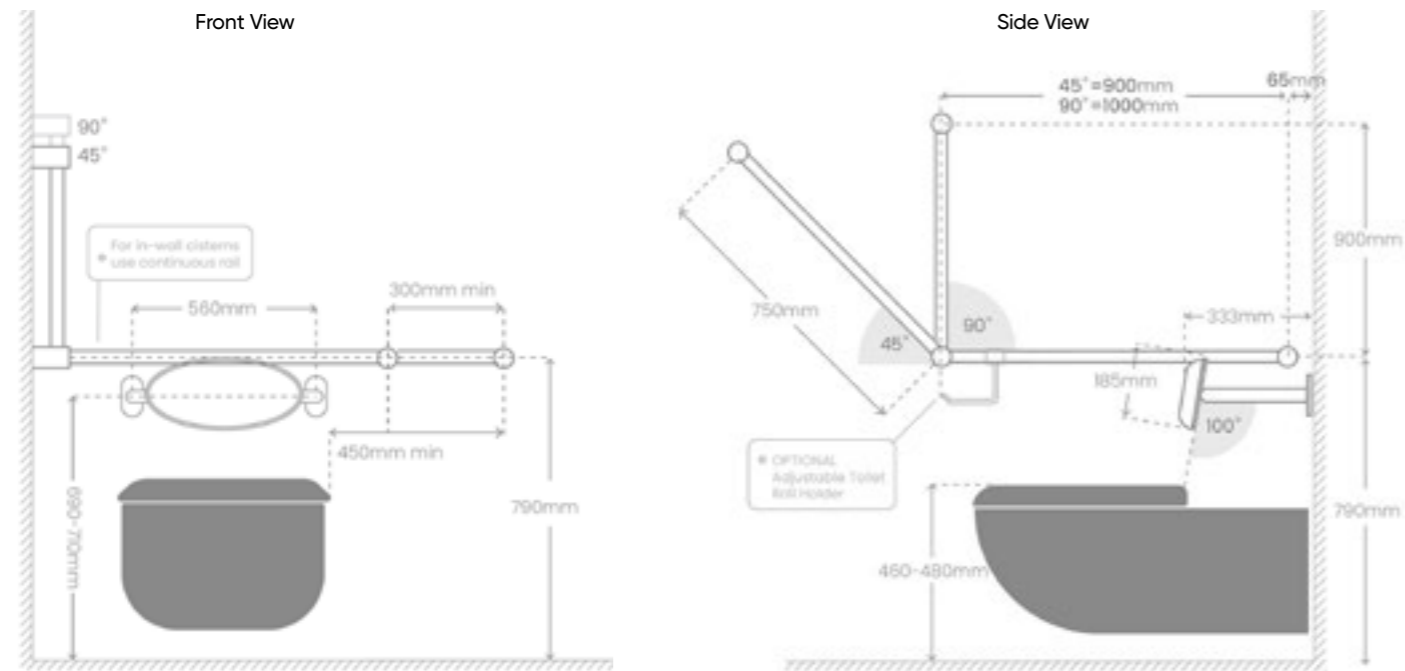

# DDA Wheelchair Accessible Shower

**NRCR3290wCH**

Mecca Care 32mm Wrap Around Corner Grab Rail 600x600mm Chrome  
Colours Available:

Matte Black  
NRCR3290wMB

Gun Metal  
NRCR3290wGM

Brushed Nickel  
NRCR3290wBN