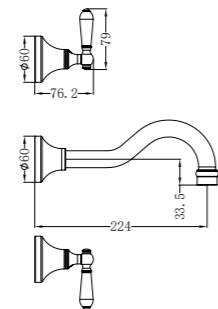

NR692107a03CH

York Wall Basin Set With Black Porcelain Lever Chrome
Wels Rating: 5 Star, 6L/Min
Wels REG No. T42727
Colours Available:

NR69210601CH

York Kitchen Mixer Gooseneck With White Porcelain Lever Chrome
Wels Rating: 5 Star, 6L/Min
Wels REG No. T40269
Colours Available: