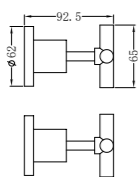

Brushed Gold
NR201607aBG