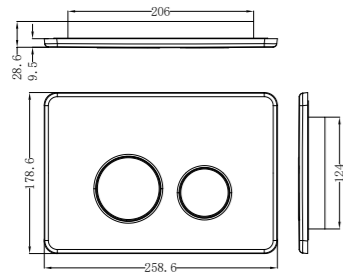

NRPL001BN

In Wall Toilet Push Plate Brushed Nickel
Colours Available: