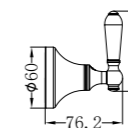

NR692109b03CH

York Wall Top Assemblies With Black Porcelain Lever Chrome
Wels Rating: N/A
Colours Available: