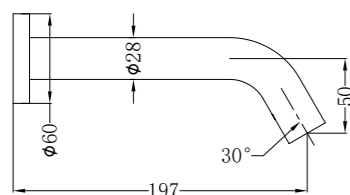

NR401CH

Mecca Wall Mount Sensor Tap Chrome
Wels Rating: 6 Star, 4.5L/Min
Wels REG No. T27564
Colours Available:

NR402CH

Mecca Sensor Tap Chrome
Wels Rating: 6 Star, 6L/Min
Wels REG No. T27672
Colours Available: