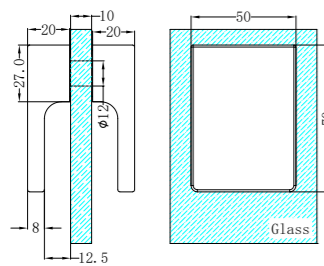

NRSH301aCH

Round Shower Knob Chrome
Colours Available:

NRSH303aCH

Towel Bar 500mm Chrome
Colours Available:

NRSH302aCH

Square Shower Knob Handle Chrome
Colours Available:

NRSH401BG

Half Round Water Seal Rail 750mm Brushed Gold
Colours Available: