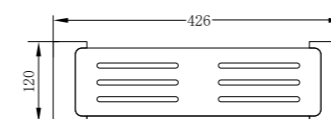

NR8030CH

Pearl Single Towel Rail 800mm Chrome
Colours Available: