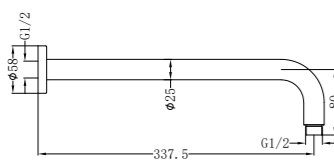

NR501CH

Square Shower Arm Chrome
Wels Rating: N/A
Colours Available:

NR502LCH

Round Shower Arm 500mm Length Chrome
Wels Rating: N/A
Colours Available:

NR502CH

Round Shower Arm 330mm Length Chrome
Wels Rating: N/A
Colours Available:

NR503100CH/NR503150CH/NR503300CH / NR503450CH/ NR503600CH

Round Ceiling Arm 100/150/300/450/600mm Length Chrome
Wels Rating: N/A
Colours Available: