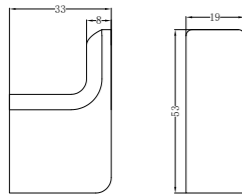

NR8082CH

Pearl Robe Hook Chrome
Colours Available:

NR8086CH

Pearl Toilet Roll Holder Chrome
Colours Available:

NR8080CH

Pearl Hand Towel Rail Chrome
Colours Available:

NR8081CH

Pearl Soap Dish Holder Chrome
Colours Available: