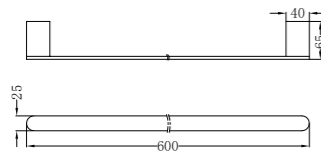

NR9024CH

Bianca Single Towel Rail 600mm Chrome
Colours Available: