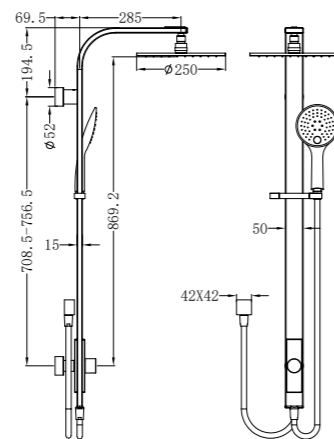

NR281305bMB

Astra Rain Round Twin Shower Double Hose Matte Black
Wels Rating: Overhead Shower 3 Star 9L/Min,
Hand Shower Not Star Rated 7.5L/Min
Wels REG No. S17415
Colours Available: