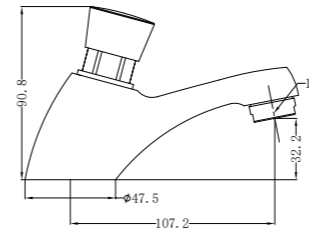

NR405CH

Mecca Wall Mount Sensor Tap 80mm Plate Matte Black
Wels Rating: 6 Star, 6L/Min
Wels REG No. T42684
Colours Available: