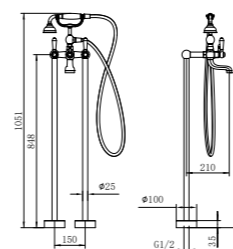

Matte Black
NR692103a02MB