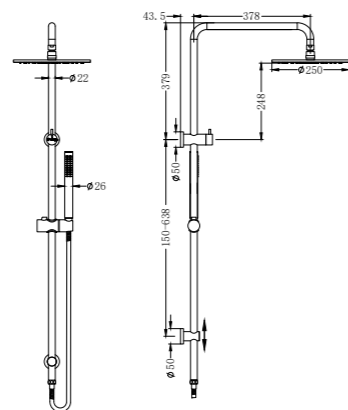

Dolce Round Twin Shower With Slim Hand Shower Chrome  
 Wels Rating: Overhead Shower 3 Star 9L/Min,  
 Hand Shower 3 Star 9L/Min  
 Wels REG No. S17330  
 Colours Available:

**NR200705bbCH**

Square Twin Shower Bottom Inlet Chrome  
 Wels Rating: Overhead Shower Not Star Rated 6L/Min,  
 Hand Shower Not Star Rated 6L/Min  
 Wels REG No. S15528  
 Colours Available: