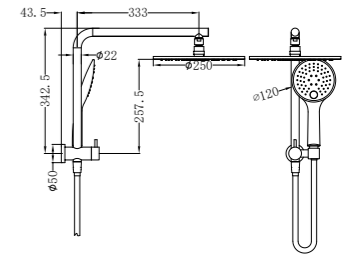

NR250805bMB / NR250805bGM
NR250805bBN / NR250805bBG

Mecca 2 In 1 Twin Shower
Wels Rating: Overhead Shower 4 Star, 7.5L/Min, Hand Shower 5 Star, 6L/Min
Wels REG No. S17413
Colours Available: