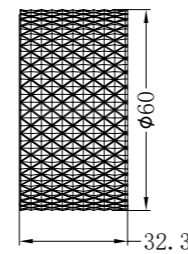

Universal Body

NRUB005P

Premium Universal Progressive Shower System Body Only

Trim Kit

NR252003dtBG

Opal Progressive Shower System Separate Plate Trim Kits Only Brushed Gold
Wels Rating: 3 Star, 8L/Min
Wels REG No. S18043
Colours Available:

Whole Set

NR252003dBG

Opal Progressive Shower System Separate Plate Brushed Gold
Wels Rating: 3 Star, 8L/Min
Wels REG No. S18043
Colours Available:

Universal Body

NR29238

Kara/Opal Progressive Shower Mixer Body Only

Trim Kit

NR252009tBG

Opal Progressive Shower Mixer Trim Kits Only Brushed Gold
Wels Rating: N/A
Colours Available:

Whole Set

NR252009BG

Opal Progressive Shower Mixer Brushed Gold
Wels Rating: N/A
Colours Available: