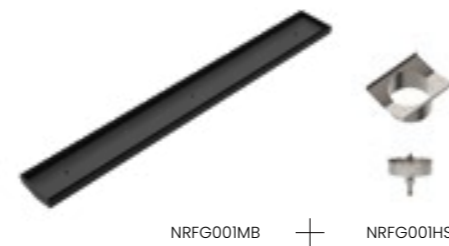

NRFG001HSMB

Tile Insert V Channel Floor Grate 89mm Outlet With Hole Saw Matte Black
Colours Available:

Gun Metal
NRFG001HSGM

Brushed Nickel
NRFG001HSBN

Brushed Gold
NRFG001HSBG