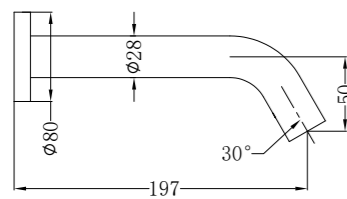

NR403CH

Bianca Sensor Tap Chrome
Wels Rating: 6 Star, 6L/Min
Wels REG No. T27671
Colours Available:

NR291201CH

Classic Push Tap Chrome
Wels Rating: 5 Star, 6.5L/Min
Wels REG No. T16667
Colours Available:

NR405CH

Mecca Wall Mount Sensor Tap 80mm Plate Matte Black
Wels Rating: 6 Star, 6L/Min
Wels REG No. T42684
Colours Available:

NR202302CH

SS316 Lead Free Timeflow Push Button Pillar Tap Chrome
Wels Rating: 6 Star, 6L/Min
Wels REG No. T42734
Colours Available: