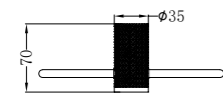

Brushed Gold  
NR2580aBG

Brushed Bronze  
NR2580aBZ

Graphite  
NR2580aGR

**NR2524BN**

Opal Single Towel Rail 600mm Brushed Nickel  
Colours Available:

Brushed Gold  
NR2524BG

Brushed Bronze  
NR2524BZ

Graphite  
NR2524GR