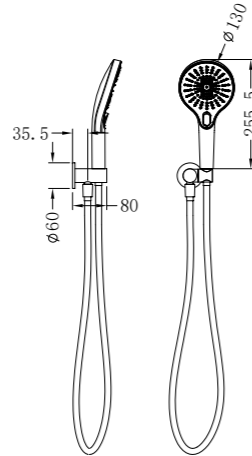

Graphite  
NR251905cGR

Matte Black  
NR221905MB

Brushed Nickel  
NR221905BN

Brushed Gold  
NR221905BG

Matte White  
NR221905MW

Shower Angle Adjustable

**NR221905cGM**

Mecca Shower On Bracket Gun Metal  
 Wels Rating: 3 Star, 9L/Min  
 Wels REG No. S15224  
 Colours Available: