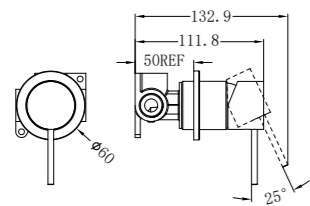

Universal Body

NRUB002P
Premium 35mm Universal Shower Mixer Body Only

Trim Kit

Whole Set

Mecca Shower Mixer