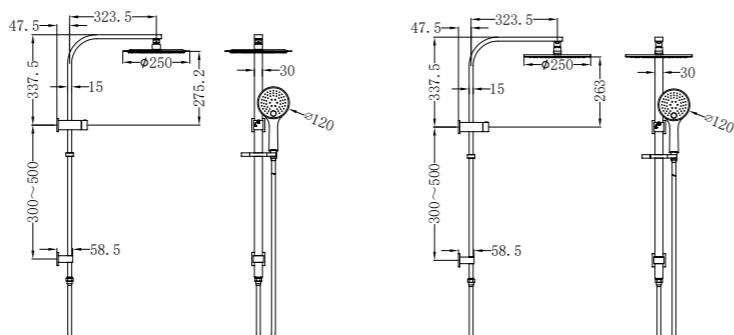

Brushed Gold  
 NR301505cBG

Matte Black  
 NR250805aMB

Gun Metal  
 NR250805aGM

Brushed Nickel  
 NR250805aBN

Brushed Gold  
 NR250805aBG

**NR250805cCH**

Bianca Twin Shower Chrome  
 Wels Rating: Overhead Shower Not Star Rated 7.5L/Min,  
 Hand Shower Not Star Rated 7.5L/Min  
 Wels REG No. S17515  
 Colours Available: