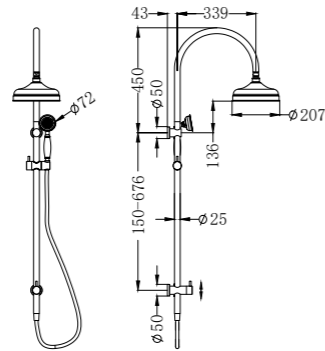

NR69210501CH

York Twin Shower With White Porcelain Hand Shower Chrome
Wels Rating: Overhead Shower 3 Star 9L/Min, Hand Shower 3 Star 9L/Min
Wels REG No. S17458
Colours Available: