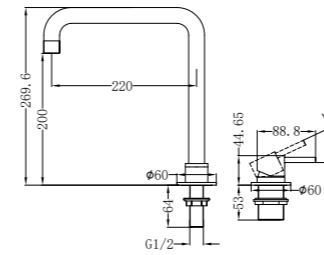

NR221901cCH

Mecca Hob Basin Mixer Square Swivel Spout Chrome
Wels Rating: 6 Star, 4.5L/Min
Wels REG No. T35402
Colours Available: