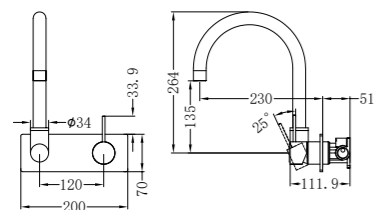

Universal Body

NRUB001AP

Premium 35mm Universal
Wall Basin/Bath Mixer Handle Up Body Only

Universal Body

NRUB001P

Premium 35mm Universal
Wall Basin/Bath Mixer Body Only

Trim Kit

NR221910ptCH

Mecca Wall Basin/Bath Mixer Swivel Spout Handle Up Trim Kits Only Chrome
Wels Rating: 5 Star, 6L/Min
Wels REG No. T41599
Colours Available:

Trim Kit

NR221910qtCH

Mecca Wall Basin/Bath Mixer Swivel Spout Trim Kits Only Chrome
Wels Rating: 5 Star, 6L/Min
Wels REG No. T41600
Colours Available:

Whole Set

NR221910pCH

Mecca Wall Basin/Bath Mixer Swivel Spout Handle Up Chrome
Wels Rating: 5 Star, 6L/Min
Wels REG No. T41599
Colours Available:

Whole Set

NR221910qCH

Mecca Wall Basin/Bath Mixer Swivel Spout Chrome
Wels Rating: 5 Star, 6L/Min
Wels REG No. T41600
Colours Available: