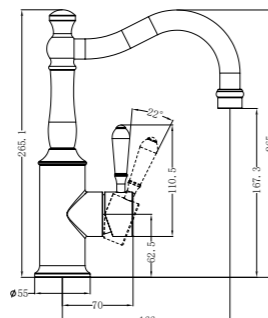

NR69210203CH

York Basin Mixer Hook Spout With Black Porcelain Lever Chrome
Wels Rating: 5 Star, 6L/Min
Wels REG No. T40263
Colours Available: