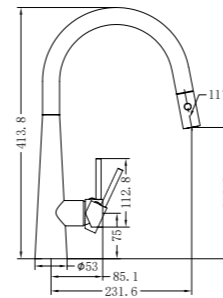

NR581009cCH

Dolce Pull Out Sink Mixer With Vegie Spray Function Chrome
Wels Rating: 6 Star, 4.5L/Min
Wels REG No. T41360
Colours Available: