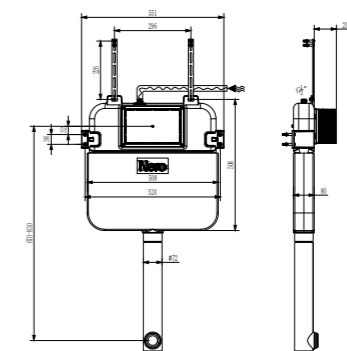

G30035

Concealed Pneumatic In Wall Cistern
Wels Rating: 4 Star, Full flush 4.7L/Min, Half flush 3.2L/Min, Average flush 3.5L/Min
Wels REG No. L07960