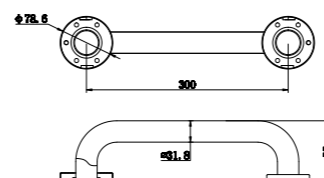

Matte Black
NRCR01300MB