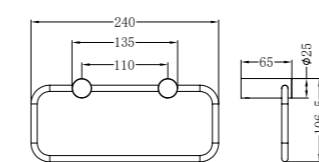

NR2380aCH

New Mecca Towel Ring Chrome
Colours Available: