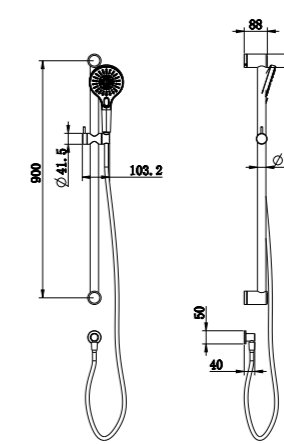

NRCS005CH

Mecca Care 32mm Grab Rail And Adjustable Shower Rail Set 900mm Chrome
Wels Rating: 3 Star, 9L/Min
Wels REG No. S17575
Colours Available: