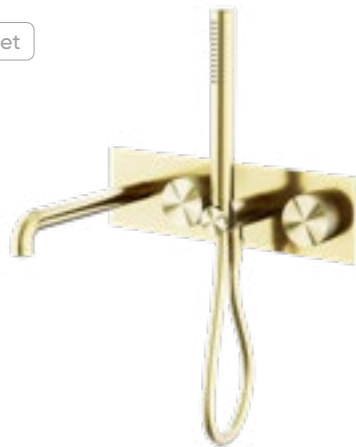

**Brushed Nickel**  
NR252003ctBN

**Brushed Bronze**  
NR252003ctBZ

**Graphite**  
NR252003ctGR

Whole Set

**NR252003a230BG/NR252003a250BG**

Opal Progressive Shower System With Spout 230mm/250mm Brushed Gold  
Wels Rating: 3 Star, 8L/Min  
Wels REG No. S18030/ S18046  
Colours Available: