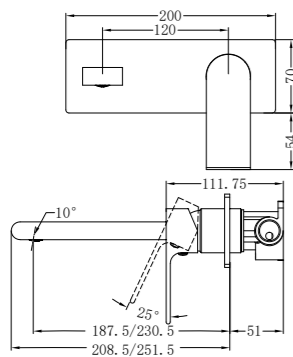

Matte Black  
NR321510aMB  
NR321510bMB

Gun Metal  
NR321510aGM  
NR321510bGM

Brushed Nickel  
NR321510aBN  
NR321510bBN

Brushed Gold  
NR321510aBG  
NR321510bBG

Bianca  
Wall Basin/Bath Mixer

Universal Body