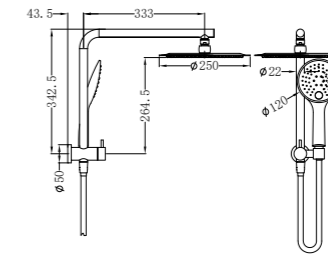

NR250805bCH

Mecca 2 In 1 Twin Shower Chrome
Wels Rating: Overhead Shower 3 Star 8L/Min,
Hand Shower Not Star Rated 5.5L/Min
Wels REG No. S17514
Colours Available:

NR250805bCH