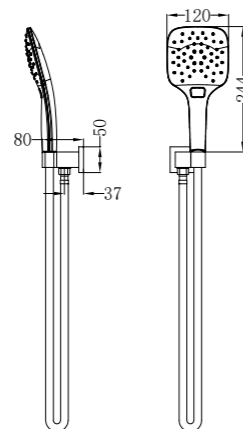

Shower Angle Adjustable

Rain 3 Function Shower On Bracket
Wels Rating: 3 Star, 9L/Min
Wels REG No. S16143
Colours Available:

Shower Angle Adjustable

NR309CH

Square Shower On Bracket Chrome
Wels Rating: 3 Star, 8L/Min
Wels REG No. S15519
Colours Available:

Shower Angle Adjustable

Rain Square 3 Function Shower On Bracket
Wels Rating: 3 Star, 9L/Min
Wels REG No. S16164
Colours Available:

Shower Angle Adjustable

NR309MB

Square Shower On Bracket Matte Black
Wels Rating: 3 Star, 8L/Min
Wels REG No. S15519
Colours Available: