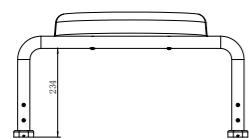

Matte Black  
NRCR0001MB

Gun Metal  
NRCR0001GM

Brushed Nickel  
NRCR0001BN

Brushed Gold  
NRCR0001BG

Brushed Bronze  
NRCR0001BZ

**NRCR0002CH**

Mecca Care Shower Seat 960×330mm Chrome  
Colours Available:

Matte Black  
NRCR0002MB