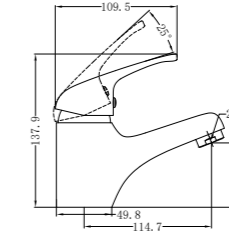

NR110001CH

Classic Basin Mixer Chrome
Wels Rating: 4 Star, 7.5L/Min
Wels REG No. T06931
Colours Available: