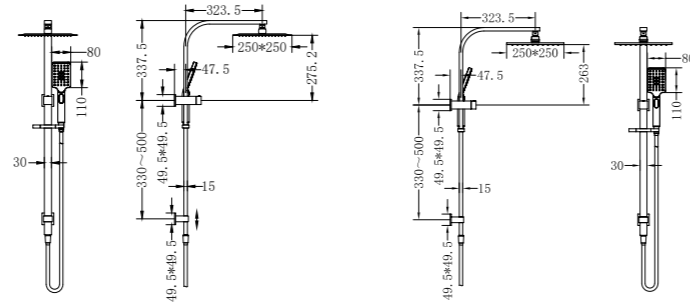

NR221905eBZ

Mecca Twin Shower Brushed Bronze  
Wels Rating: Overhead Shower 3 Star 9L/Min, Hand Shower 3 Star 9L/Min  
Wels REG No. S17337  
Colours Available:

**NR301505cCH**

Celia Twin Shower Chrome  
 Wels Rating: Overhead Shower Not Star Rated 7.5L/Min,  
 Hand Shower Not Star Rated 6L/Min  
 Wels REG No. S17474  
 Colours Available: