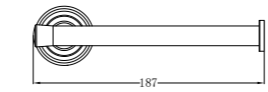

Matte Black  
NR6986MB

Aged Brass  
NR6986AB

**NR6924CH**

York Single Towel Rail 600mm Chrome  
Colours Available:

Matte Black  
NR6924MB

Aged Brass  
NR6924AB

**NR6924dCH**

York Double Towel Rail 600mm Chrome  
Colours Available: