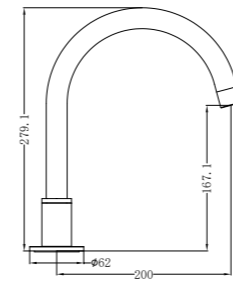

NR211703bCH

Kara Hob Mount Bath Spout Only G1/2 Female Inlet Chrome
Wels Rating: N/A
Colours Available: