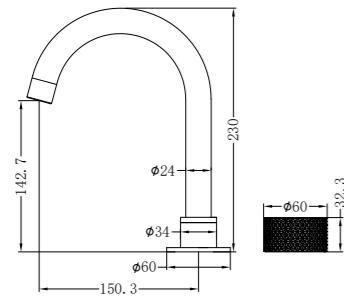

NR252008BG

Opal Progressive Pull Out Kitchen Set Brushed Gold
Wels Rating: 6 Star, 4.5L/Min
Wels REG No. T41356
Colours Available: