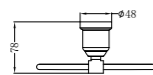

Matte Black
NR6980MB