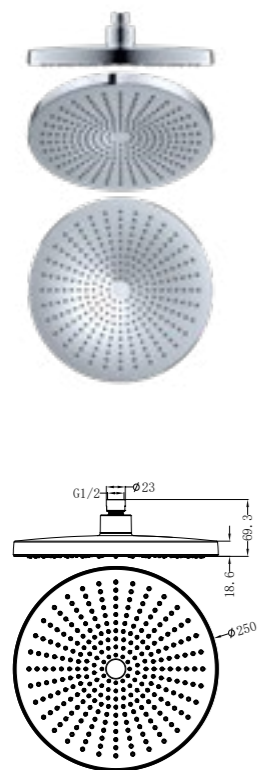

**NR508CH**

York Shower Arm Chrome  
Wels Rating: N/A  
Colours Available:

Matte Black  
NR508MB

Aged Brass  
NR508AB

**NR508079CH**

Opal 250mm Shower Head Chrome  
 Wels Rating: 3 Star, 9L/Min  
 Wels REG No. S17297  
 Colours Available: