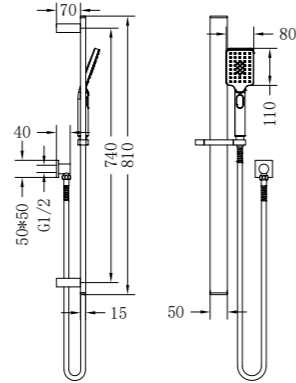

Colours Available:

Matte Black  
NR221905aMB

Brushed Nickel  
NR221905aBN

Brushed Gold  
NR221905aBG

Matte White  
NR221905aMW

**NR316CH**

Celia New Shower Rail Chrome  
 Wels Rating: 5 Star, 6L/Min  
 Wels REG No. S15610  
 Colours Available: