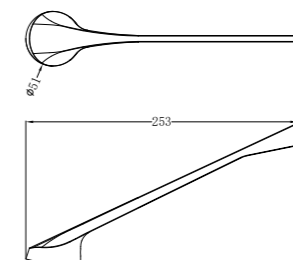

NR110001eCH

Classic Care Basin Mixer Extended Handle Chrome
Wels Rating: 4 Star, 7.5L/Min
Wels REG No. T34938
Colours Available:

NR503022CH

Classic Care Handle Only Chrome
Wels Rating: N/A
Colours Available:

NR110009dCH

Classic Care Shower Mixer Chrome
Wels Rating: N/A
Colours Available:

NR503206CH

Classic Care Handle Only Extended Handle Chrome
Wels Rating: N/A
Colours Available:

NR110009eCH

Classic Care Shower Mixer Extended Handle Chrome
Wels Rating: N/A
Colours Available:

NRCR01300CH

Classic Care SS304 300mm Grab Bar (Concealed Fixing) Chrome
Wels Rating: N/A
Colours Available:

Matte Black
NRCR01300MB