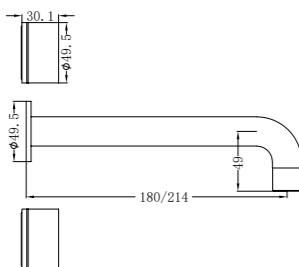

Spout Only

NR211707a180sCH/NR211707a217sCH

Kara Wall Basin Set Spout Only 180mm/215mm Chrome
Wels Rating: 5 Star, 6L/Min
Wels REG No. T41689/ T41690

Body Only

NR211709CH

Kara Wall Top Assemblies Chrome
Wels Rating: N/A

Whole Set

NR211707a180CH/NR211707a217CH

Kara Wall Basin Set 180mm/215mm Chrome
Wels Rating: 5 Star, 6L/Min
Wels REG No. T41689/ T41690
Colours Available:

Kara
Wall Basin Set