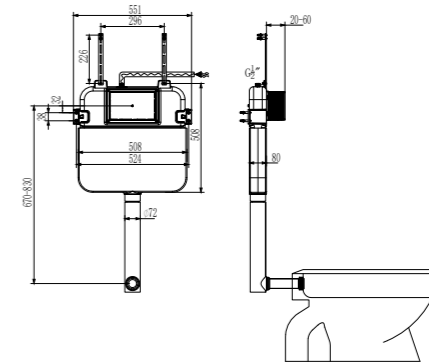

G30033

R&T In-Wall Cistern
Wels Rating: 4 Star, Full flush 4.5L/Min, Half flush 3.0L/Min, Average flush 3.3L/Min
Wels REG No. L07959