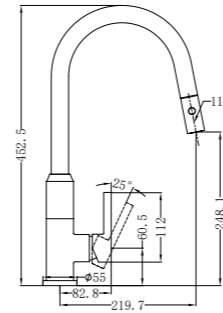

NR231708CH

Pearl Pull Out Sink Mixer With Vegie Spray Function Chrome
Wels Rating: 6 Star, 4.5L/Min
Wels REG No. T41358
Colours Available: