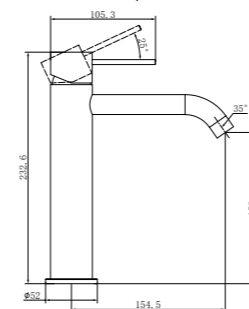

NR221901aCH

Mecca Tall Basin Mixer Chrome
Wels Rating: 5 Star, 5L/Min
Wels REG No. T34931
Colours Available: