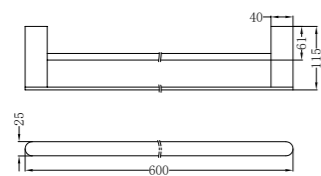

**NR9024dCH**

Bianca Double Towel Rail 600mm Chrome  
Colours Available:

Matte Black  
NR9024dMB

Gun Metal  
NR9024dGM

Brushed Nickel  
NR9024dBN

Brushed Gold  
NR9024dBG

**NR9030dCH**

Bianca Double Towel Rail 800mm Chrome  
Colours Available: