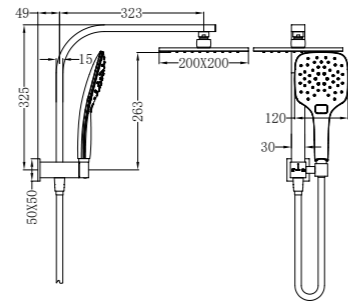

NR301505bCH

Celia 2 In 1 Twin Shower Chrome
Wels Rating: Overhead Shower 3 Star 8L/Min,
Hand Shower Not Star Rated 5.5L/Min
Wels REG No. S17459
Colours Available:

Chrome
NR232105cCH

Brushed Nickel
NR232105cBN

Builder Project Twin Shower
Wels Rating: Overhead Shower 3 Star 8L/Min,
Hand Shower 5 Star 6L/Min
Wels REG No. S17475
Colours Available: