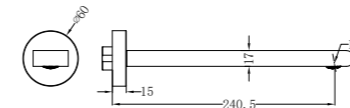

Bianca Fixed Basin/Bath Spout Only 240mm Chrome  
Wels Rating: N/A  
Colours Available:

Matte Black  
NR321503bMB

Gun Metal  
NR321503bGM

Brushed Nickel  
NR321503bBN

Brushed Gold  
NR321503bBG

**NR321503CH**