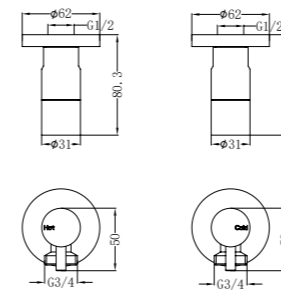

NR190001CH

Non-Heated Towel Ladder Chrome
Colours Available:

NR262109dCH

Washing Machine Tap Set Chrome
Colours Available:

NRV901CH

Non-Heated Vertical Towel Rail 900mm Chrome
Colours Available:

NR262109eCH

Mini Cistern Stop Chrome
Colours Available: