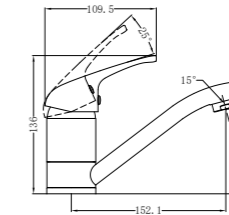

NR110007150CH

Classic Swivel Basin Mixer Chrome
Wels Rating: 4 Star, 7.5L/Min
Wels REG No. T25466
Colours Available: