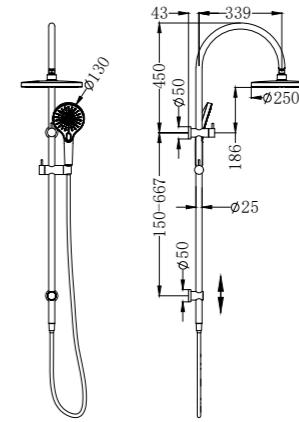

Graphite  
NR251905eGR

Matte Black  
NR221905bMB

Brushed Nickel  
NR221905bBN

Brushed Gold  
NR221905bBG

Matte White  
NR221905bMW

Mecca  
Twin Shower

NR221905eGM

Mecca Twin Shower Gun Metal  
Wels Rating: Overhead Shower 3 Star 9L/Min, Hand Shower 3 Star 9L/Min  
Wels REG No. S17337  
Colours Available: