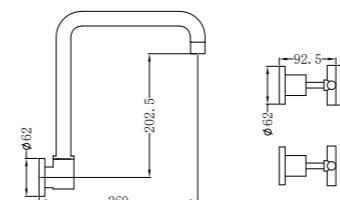

NR201607MB

X Plus Wall Kitchen Set Swivel Spout Matte Black
Wels Rating: 5 Star, 6L/Min
Wels REG No. T35921
Colours Available: