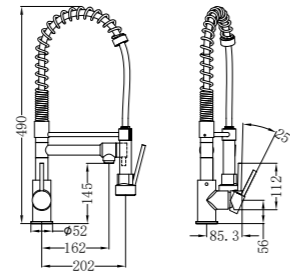

NR130077CH

Gamma Pull Out Spray Sink Mixer Chrome
Wels Rating: 4 Star, 7.5L/Min
Wels REG No. T40828
Colours Available: