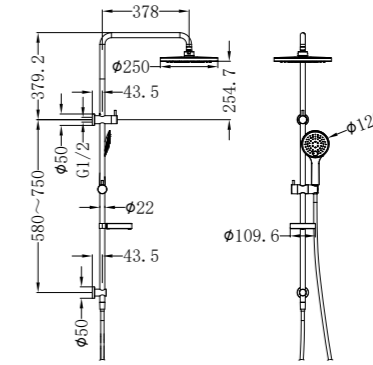

Brushed Nickel
NR250805bBN