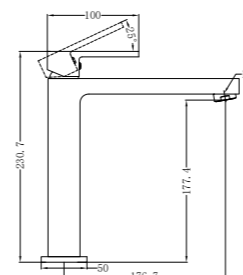

NR301301CH

Ecco Basin Mixer Chrome
Wels Rating: 5 Star, 6L/Min
Wels REG No. T20382
Colours Available:

NR301301aCH

Ecco Tall Basin Mixer Chrome
Wels Rating: 5 Star, 6L/Min
Wels REG No. T20383
Colours Available:

NR301306CH

Ecco Kitchen Mixer Chrome
Wels Rating: 6 Star, 4.5L/Min
Wels REG No. T38486
Colours Available: