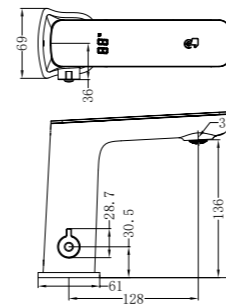

NR222101CH

Claudia Sensor Mixer With Black Top Display Chrome
Wels Rating: 6 Star, 5L/Min
Wels REG No. T40943
Colours Available:

NR222102CH

Claudia Sensor Mixer With White Top Display Chrome
Wels Rating: 6 Star, 5L/Min
Wels REG No. T40943
Colours Available: