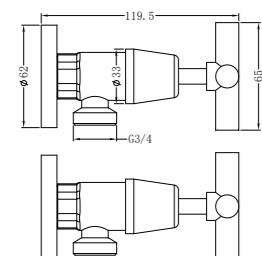

NR201601MB

X Plus Basin Set Matte Black
Wels Rating: 5 Star, 6L/Min
Wels REG No. T35929
Colours Available:

Spout Only

NR201607sMB

X Plus Wall Mounted Swivel Spout Only Matte Black
Wels Rating: 5 Star, 6L/Min
Wels REG No. T35921
Colours Available:

Body Only

NR201609MB

X Plus Wall Tops Assembly Matte Black
Wels Rating: N/A
Colours Available:

NR201609dMB

X Plus Washing Machine Stops Matte Black
Wels Rating: N/A
Colours Available:

Whole Set

NR201607MB

X Plus Wall Kitchen Set Swivel Spout Matte Black
Wels Rating: 5 Star, 6L/Min
Wels REG No. T35921
Colours Available: