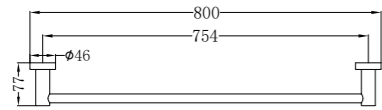

Gun Metal  
NR1930dGM

Brushed Nickel  
NR1930dBN

Brushed Gold  
NR1930dBG

Brushed Bronze  
NR1930dBZ

Matte White  
NR1930dMW

**NR1930CH**

Mecca Single Towel Rail 800mm Chrome  
Colours Available:

Matte Black  
NR1930MB