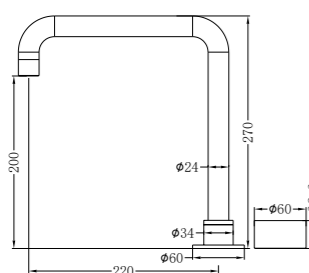

NR271901CH

Kara Progressive Basin Set Chrome
Wels Rating: 6 Star, 4.5L/Min
Wels REG No. T35958
Colours Available:

NR271908CH

Kara Progressive Pull Out Kitchen Set Chrome
Wels Rating: 6 Star, 4.5L/Min
Wels REG No. T41357
Colours Available:

NR271901aCH

Kara Progressive Tall Basin Set Chrome
Wels Rating: 5 Star, 6L/Min
Wels REG No. T35924
Colours Available: