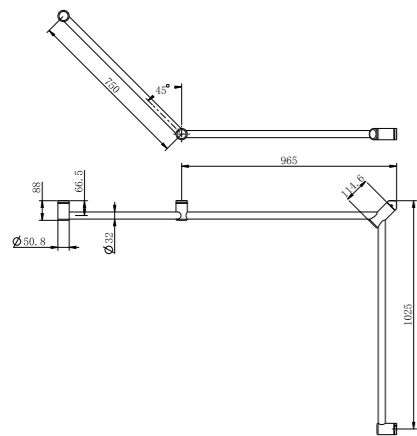

Brushed Gold  
NRCR3230bBG

Brushed Bronze  
NRCR3230bBZ

**NRCR3245cCH**

Mecca Care 32mm DDA Toilet Grab Rail Set 45 Degree Continuous  
750x965x1025mm Chrome  
Colours Available:

Matte Black  
NRCR3245cMB