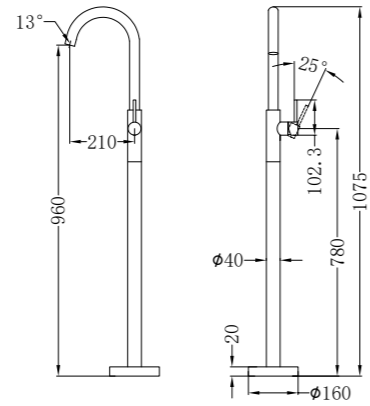

NR221903bCH

Mecca Freestanding Bath Mixer Square Shape Chrome

Wels Rating: N/A

Colours Available: