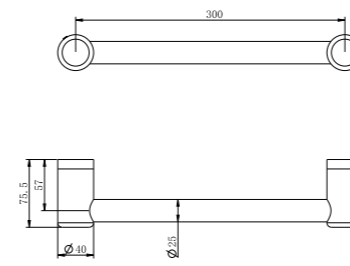

NRCR2582CH

Mecca Care 25mm Wall Hook Chrome
Colours Available:

NRCR2530dCH

Mecca Care 25mm Double Towel Grab Rail 900mm Chrome
Colours Available:

NRCR2524dCH

Mecca Care 25mm Double Towel Grab Rail 600mm Chrome
Colours Available:

NRCR2512CH

Mecca Care 25mm Grab Rail 300mm Chrome
Colours Available: