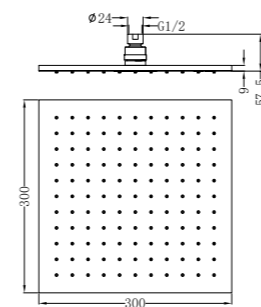

NRROB1202CH
300mm Square Shower Head Chrome
Wels Rating: 3 Star, 9L/Min
Wels REG No. S16686
Colours Available: