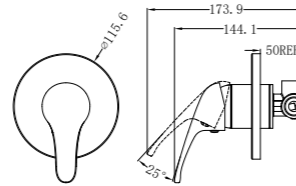

NR110009CH

Classic Shower Mixer Chrome
Wels Rating: N/A
Colours Available: