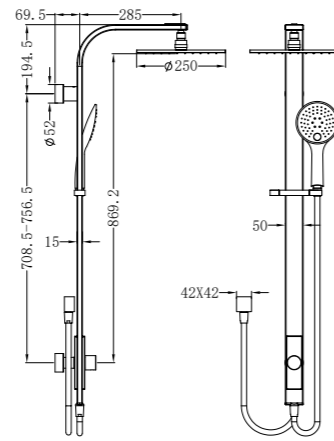

NR281305bCH

Astra Rain Round Twin Shower Double Hose Chrome
Wels Rating: Overhead Shower 3 Star 9L/Min,
Hand Shower Not Star Rated 7.5L/Min
Wels REG No. S17415
Colours Available: