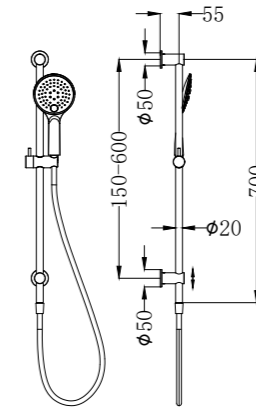

NR314CH
3 Function Shower Rail Chrome
Wels Rating: 3 Star, 9L/Min
Wels REG No. S16140
Colours Available: