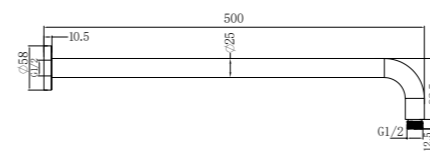

NR501CH

Square Shower Arm Chrome
Wels Rating: N/A
Colours Available:

NR502LCH

Round Shower Arm 500mm Length Chrome
Wels Rating: N/A
Colours Available:

NR502CH

Round Shower Arm 330mm Length Chrome
Wels Rating: N/A
Colours Available:

NR503100CH/NR503150CH/NR503300CH / NR503450CH/ NR503600CH

Round Ceiling Arm 100/150/300/450/600mm Length Chrome
Wels Rating: N/A
Colours Available: