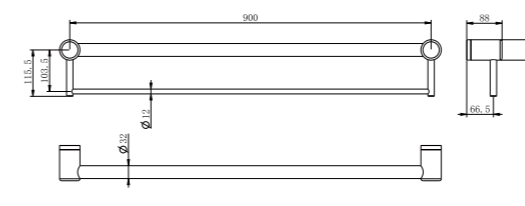

Brushed Gold  
NRCR3212bBG

Brushed Bronze  
NRCR3212bBZ

**NRCR3230bCH**

Mecca Care 32mm Grab Rail With Towel Holder 900mm Chrome  
Colours Available:

Matte Black  
NRCR3230bMB

Gun Metal  
NRCR3230bGM

Brushed Nickel  
NRCR3230bBN