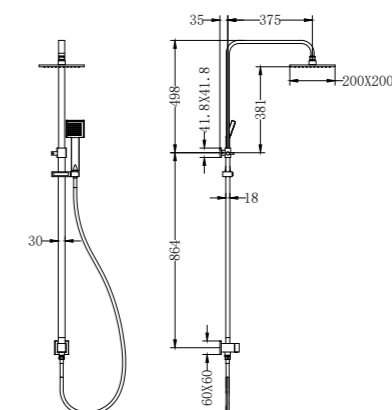

Dolce Round Twin Shower With Slim Hand Shower Chrome  
 Wels Rating: Overhead Shower 3 Star 9L/Min,  
 Hand Shower 3 Star 9L/Min  
 Wels REG No. S17330  
 Colours Available:

**NR200705bbCH**

Square Twin Shower Bottom Inlet Chrome  
 Wels Rating: Overhead Shower Not Star Rated 6L/Min,  
 Hand Shower Not Star Rated 6L/Min  
 Wels REG No. S15528  
 Colours Available: