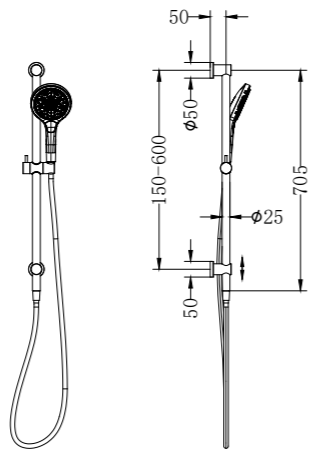

Brushed Gold  
NR251905gBG

Brushed Bronze  
NR251905gBZ

Graphite  
NR251905gGR

Matte Black  
NR69210502MB

Aged Brass  
NR69210502AB

**NR221905gCH**

Mecca Shower Rail With Air Shower II Chrome  
 Wels Rating: 3 Star, 9L/Min  
 Wels REG No. S17300  
 Colours Available: