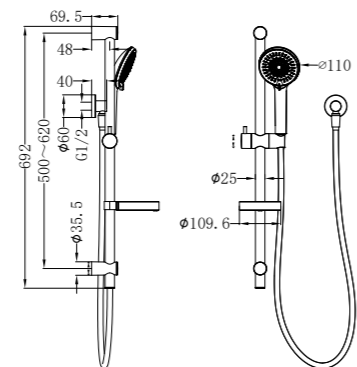

NR315MB

Builder Project Rail Shower Matte Black
Wels Rating: 3 Star, 9L/Min
Wels REG No. S17354
Colours Available:

Chrome
NR303CH

Matte Black
NR303MB

Rain 3 Function Shower Rail
Wels Rating: 3 Star, 9L/Min
Wels REG No. S16265
Colours Available: