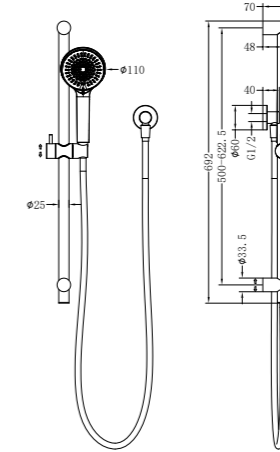

NR318CH

Round Metal Project Rail Shower Chrome
Wels Rating: 3 Star, 9L/Min
Wels REG No. S17355
Colours Available: