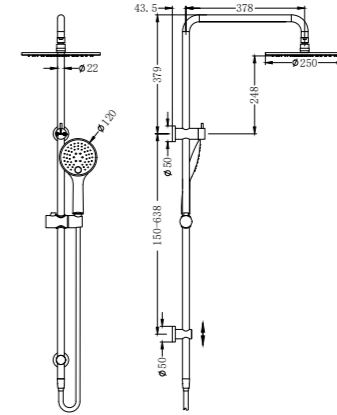

NR301505cCH

Celia Twin Shower Chrome
Wels Rating: Overhead Shower Not Star Rated 7.5L/Min,
Hand Shower Not Star Rated 6L/Min
Wels REG No. S17474
Colours Available:

NR250805aCH

Round Twin Shower Chrome
Wels Rating: Overhead Shower 3 Star 8L/Min,
Hand Shower Not Star Rated 5.5L/Min
Wels REG No. S17476
Colours Available:

Celia Twin Shower
Wels Rating: Overhead Shower 4 Star, 7.5L/Min, Hand Shower 4 Star, 7.5L/Min
Wels REG No. S17449
Colours Available: