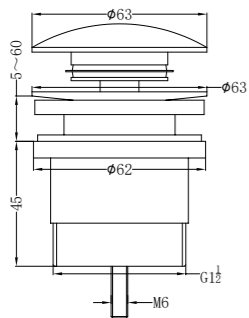

NRA706CH

Universal Pop Up Waste Chrome
Colours Available:

NRA471CH

Universal Project Pop Up Waste Chrome
Colours Available:

NRA707CH

40mm Bath Pop-Up Plug With Removable Waste No Overflow Chrome
Colours Available:

NRA186wCH

40mm Round Bottle Trap Chrome
Colours Available: