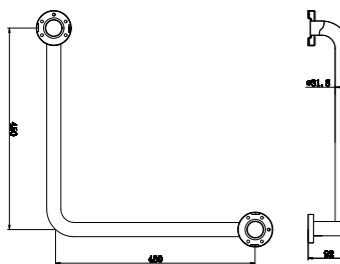

NRCR02CH

Classic Care SS304 450x450 Right Angle Grab Bar (Concealed Fixing) Chrome
Colours Available: