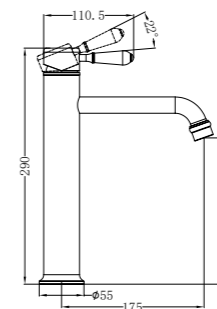

NR692101a03CH

York Straight Tall Basin Mixer With Black Porcelain Lever Chrome
Wels Rating: 5 Star, 6L/Min
Wels REG No. T42736
Colours Available: