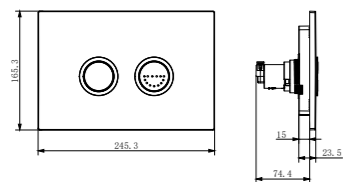

NRCRPL002CH

Raised Disabled Care Pneumatic Flush Buttons Plate DDA Compliant Chrome
Colours Available: