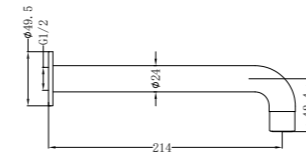

NR202CH

Dolce Wall Mounted Swivel Bath Spout Only Chrome
Wels Rating: N/A
Colours Available: