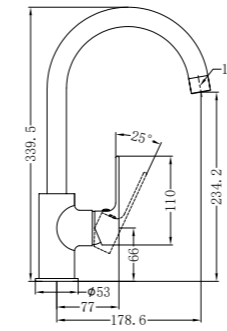

NR321506CH

Bianca Kitchen Mixer Gooseneck Spout Chrome
Wels Rating: 6 Star, 4.5L/Min
Wels REG No. T38487
Colours Available: