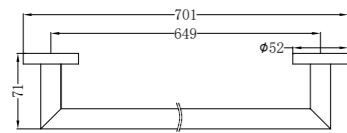

Matte Black  
NR3687aMB

Brushed Nickel  
NR3687aBN

**NR3630CH**

Dolce Single Towel Rail 700mm Chrome  
Colours Available:

Matte Black  
NR3630MB

Brushed Nickel  
NR3630BN

**NR3630ICH**

Dolce Single Towel Rail 900mm Chrome  
Colours Available: