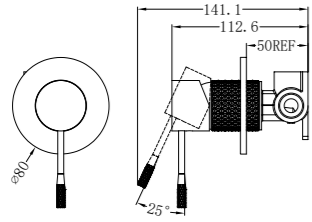

NR251909BN

Opal Shower Mixer 80mm Plate Brushed Nickel
Wels Rating: N/A
Colours Available:

NR251909aBN

Opal Shower Mixer With Divertor Brushed Nickel
Wels Rating: N/A
Colours Available:

NR251909hBN

Opal Shower Mixer 60mm Plate Brushed Nickel
Wels Rating: N/A
Colours Available:

NR251909eBN

Opal Shower Mixer With Divertor Separate Plate Brushed Nickel
Wels Rating: N/A
Colours Available: