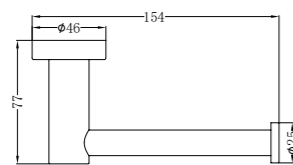

Gun Metal  
NR1986GM

Brushed Nickel  
NR1986BN

Brushed Gold  
NR1986BG

Brushed Bronze  
NR1986BZ

Matte White  
NR1986MW

**NR1930dCH**

Mecca Double Towel Rail 800mm Chrome  
Colours Available:

Matte Black  
NR1930dMB