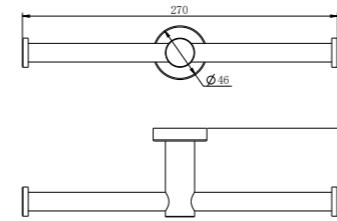

NR1986CH

Mecca Toilet Roll Holder Chrome
Colours Available: