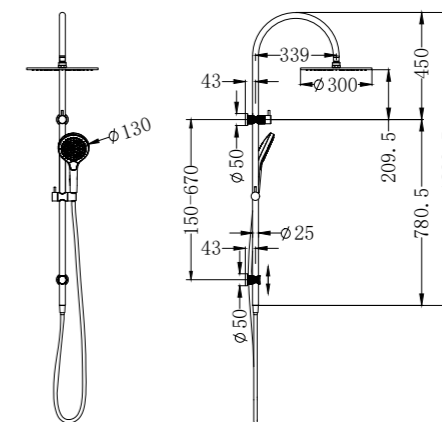

Brushed Nickel  
NR508077BN

Brushed Gold  
NR508077BG

Brushed Bronze  
NR508077BZ

Graphite  
NR508077GR

Air Shower

Opal  
Twin Shower  
With Air Shower II

**NR251905hBN**

Opal Twin Shower With Air Shower II Brushed Nickel  
Wels Rating: Overhead Shower 3 Star 9L/Min, Hand Shower 3 Star 9L/Min  
Wels REG No. S17340  
Colours Available: