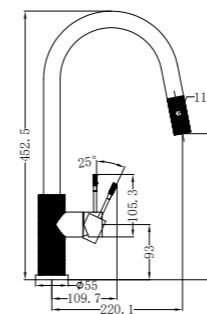

Opal Pull Out Sink Mixer With Vegie Spray Function Brushed Nickel  
 Wels Rating: 5 Star, 5L/Min  
 Wels REG No. T37010  
 Colours Available:

Brushed Gold  
NR251908BG

Brushed Bronze  
NR251908BZ

Graphite  
NR251908GR