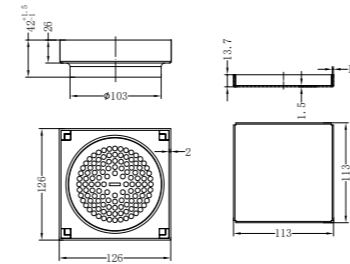

NRFW008MB

130mm Square Tile Insert Floor Waste 100mm Outlet Matte Black
Colours Available: