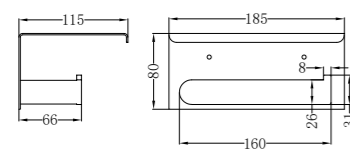

Bianca Toilet Roll Holder With Phone Holder Chrome  
Colours Available:

Matte Black  
NR9086aMB

Gun Metal  
NR9086aGM

Brushed Nickel  
NR9086aBN

Brushed Gold  
NR9086aBG

**NR9080CH**

Bianca Hand Towel Rail Chrome  
Colours Available: