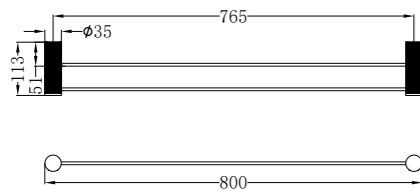

**NR2530dBN**

Opal Double Towel Rail 800mm Brushed Nickel  
Colours Available:

Brushed Gold  
NR2530dBG

Brushed Bronze  
NR2530dBZ

Graphite  
NR2530dGR

**NR2587aBN**

Opal Metal Shower Shelf Brushed Nickel  
Colours Available: