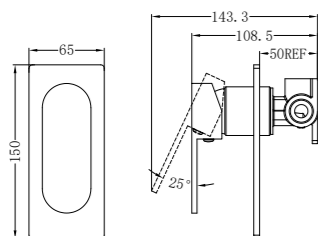

**NR301311dCH**

Ecco Shower Mixer 80mm Round Plate Chrome  
Wels Rating: N/A  
Colours Available:

Matte Black  
NR301311dMB

Brushed Nickel  
NR301311dBN

Universal Body

**NRUB003**

Project 35mm Universal  
Shower Mixer With Divertor Body Only