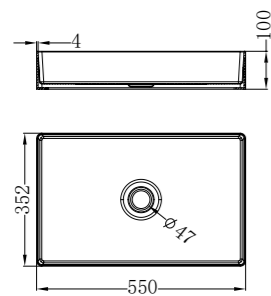

NRB401sBN

Opal Square 400mm Stainless Steel Basin Brushed Nickel
Colours Available:

NRB401rBN

Opal Round 400mm Stainless Steel Basin Brushed Nickel
Colours Available:

NRB3555BN

Opal Rectangle Stainless Steel Basin Brushed Nickel
Colours Available: