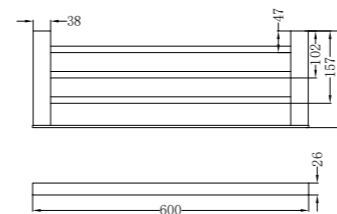

NR4624CH

Celia Single Towel Rail 600mm Chrome
Colours Available:

NR4630CH

Celia Single Towel Rail 800mm Chrome
Colours Available:

NR4624dCH

Celia Double Towel Rail 600mm Chrome
Colours Available:

NR4630dCH

Celia Double Towel Rail 800mm Chrome
Colours Available:

NR4689CH

Celia Towel Rack Chrome
Colours Available: