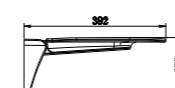

NRCR0001CH

Mecca Care DDA Toilet Backrest Chrome
Colours Available:

NRCR0002CH

Mecca Care Shower Seat 960×330mm Chrome
Colours Available:

NRCR0003CH

Mecca Care Shower Seat 400×330mm Chrome
Colours Available: