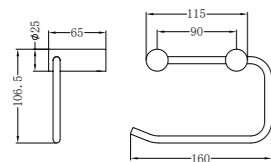

NR2386CH

New Mecca Toilet Roll Holder Chrome
Colours Available: