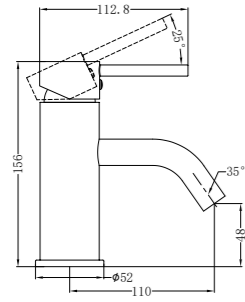

NR250802aCH

Dolce Basin Mixer Stylish Spout Chrome
Wels Rating: 5 Star, 6L/Min
Wels REG No. T28859
Colours Available: