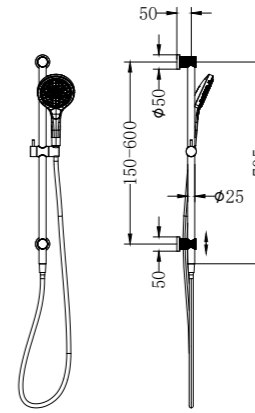

Brushed Gold  
NR251905gBG

Brushed Bronze  
NR251905gBZ

Graphite  
NR251905gGR

Matte Black  
NR69210502MB

Aged Brass  
NR69210502AB

**NR221905gCH**

Mecca Shower Rail With Air Shower II Chrome  
 Wels Rating: 3 Star, 9L/Min  
 Wels REG No. S17300  
 Colours Available: