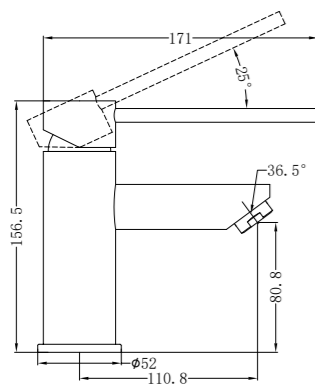

NR503069CH

Dolce Care Handle Only Chrome
Wels Rating: N/A
Colours Available: