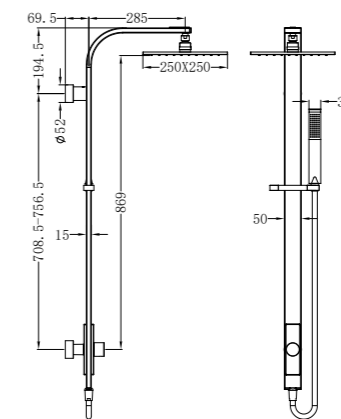

NR281305cMB

Astra Rain Square Twin Shower Single Hose Matte Black
Wels Rating: Overhead Shower Not Star Rated 7.5L/Min,
Hand Shower Not Star Rated 7.5L/Min
Wels REG No. S17445
Colours Available: