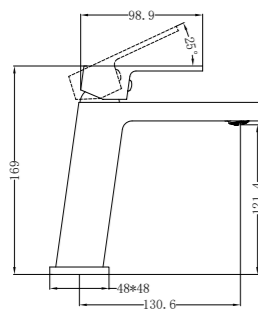

NR301501CH

Celia Basin Mixer Angle Spout Chrome
Wels Rating: 5 Star, 5L/Min
Wels REG No. T27680
Colours Available:

NR301501aCH

Celia Tall Basin Mixer Chrome
Wels Rating: 5 Star, 5L/Min
Wels REG No. T27683
Colours Available:

NR301502CH

Celia Basin Mixer Builders Range Chrome
Wels Rating: 5 Star, 6L/Min
Wels REG No. T29262
Colours Available:

NR301507CH

Celia Kitchen Mixer Chrome
Wels Rating: 5 Star, 5L/Min
Wels REG No. T27568
Colours Available: