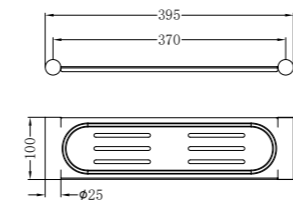

NR2387aCH

New Mecca Metal Shower Shelf Chrome
Colours Available: