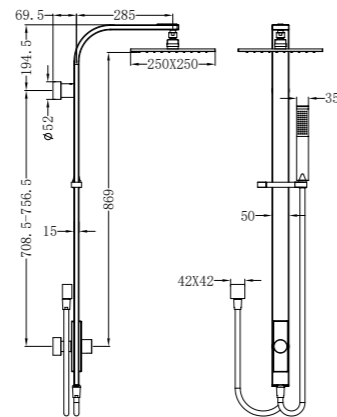

NR280705eCH

Dolce Twin Shower Chrome
Wels Rating: Overhead Shower 3 Star 8L/Min,
Hand Shower Not Star Rated 5.5L/Min
Wels REG No. S17454
Colours Available: