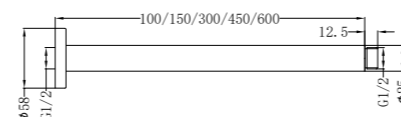

NR501CH

Square Shower Arm Chrome
Wels Rating: N/A
Colours Available:

NR502LCH

Round Shower Arm 500mm Length Chrome
Wels Rating: N/A
Colours Available:

NR502CH

Round Shower Arm 330mm Length Chrome
Wels Rating: N/A
Colours Available:

NR503100CH/NR503150CH/NR503300CH / NR503450CH/ NR503600CH

Round Ceiling Arm 100/150/300/450/600mm Length Chrome
Wels Rating: N/A
Colours Available: