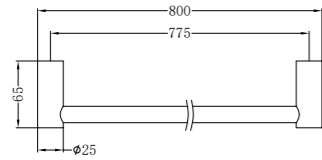

Brushed Gold  
NR2382BG

**NR2330CH**

New Mecca Single Towel Rail 800mm Chrome  
Colours Available:

Matte Black  
NR2330MB

Gun Metal  
NR2330GM

Brushed Nickel  
NR2330BN

Brushed Gold  
NR2330BG

**NR2330dCH**