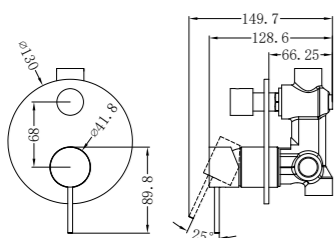

Universal Body

NRUB003P

Premium 35mm Universal Shower Mixer With Divertor Body Only

Trim Kit

NR221911atCH

Mecca Shower Mixer With Divertor Trim Kits Only Chrome
Wels Rating: N/A
Colours Available:

Whole Set

NR221911aCH

Mecca Shower Mixer With Divertor Chrome
Wels Rating: N/A
Colours Available:

Universal Body

NRUB003AP

Premium 35mm Universal Shower Mixer With Divertor Horizontal Body Only

Trim Kit

NR221911stCH

Mecca Shower Mixer With Divertor Separate Back Plate Trim Kits Only Chrome
Wels Rating: N/A
Colours Available:

Whole Set

NR221911uCH

Mecca Shower Mixer With Horizontal 2 Way Divertor Chrome
Wels Rating: N/A
Colours Available: