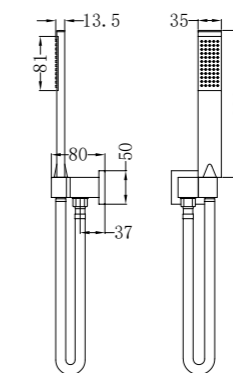

NR309MB

Square Shower On Bracket Matte Black
Wels Rating: 3 Star, 8L/Min
Wels REG No. S15519
Colours Available: