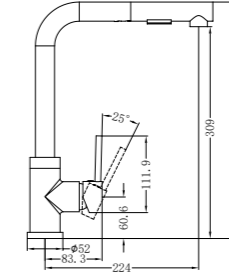

NR311808CH

Pull Out Sink Mixer With Vegie Spray Function Chrome
Wels Rating: 5 Star, 5L/Min
Wels REG No. T34819
Colours Available: