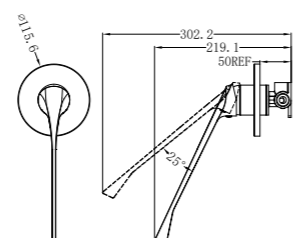

NR110009eCH

Classic Care Shower Mixer Extended Handle Chrome
Wels Rating: N/A
Colours Available:

NRCR01300CH

Classic Care SS304 300mm Grab Bar (Concealed Fixing) Chrome
Wels Rating: N/A
Colours Available: