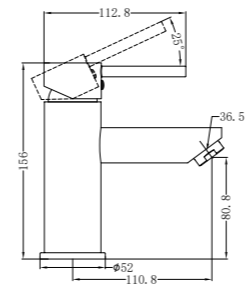

NR250802CH

Dolce Basin Mixer Straight Spout Chrome
Wels Rating: 5 Star, 6L/Min
Wels REG No. T28858
Colours Available: