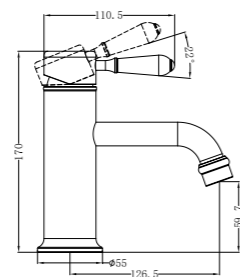

NR692101b03CH

York Straight Basin Mixer With Black Porcelain Lever Chrome
Wels Rating: 5 Star, 6L/Min
Wels REG No. T42735
Colours Available: