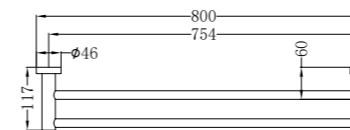

Gun Metal  
NR1930dGM

Brushed Nickel  
NR1930dBN

Brushed Gold  
NR1930dBG

Brushed Bronze  
NR1930dBZ

Matte White  
NR1930dMW

**NR1930CH**

Mecca Single Towel Rail 800mm Chrome  
Colours Available:

Matte Black  
NR1930MB