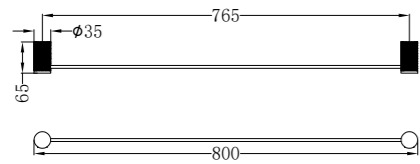

NR2530BN

Opal Single Towel Rail 800mm Brushed Nickel
Colours Available:

NR2581BN

Opal Soap Dish Holder Brushed Nickel
Colours Available:

NR2530dBN

Opal Double Towel Rail 800mm Brushed Nickel
Colours Available:

NR2587aBN

Opal Metal Shower Shelf Brushed Nickel
Colours Available: