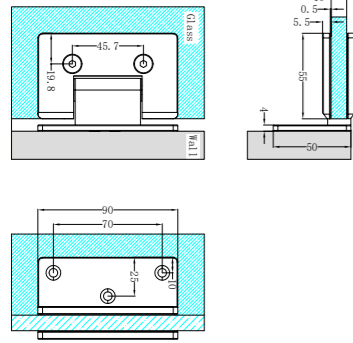

NRSH101aCH

90 Degree Glass To Wall Shower Hinge 10mm Glass Chrome
Colours Available:

NRSH201aCH

Over-Panel Glass To Glass Fitting 10mm Glass Chrome
Colours Available:

NRSH102aCH

180 Degree Glass To Glass Shower Hinge 10mm Glass Chrome
Colours Available:

NRSH202aCH

Shower F Bracket 10mm Glass Chrome
Colours Available: