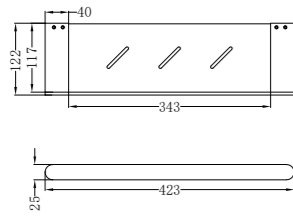

NR9087aCH

Bianca Metal Shower Shelf Chrome
Colours Available: