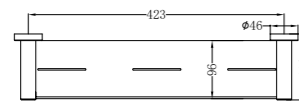

NR1987aCH

Mecca Metal Shower Shelf Chrome
Colours Available:

Matte Black
NR1987aMB