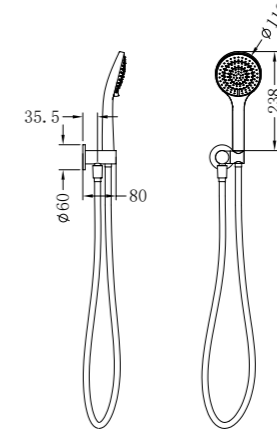

Shower Angle Adjustable

**NR221905CH**

Mecca Shower On Bracket With Air Shower Chrome  
 Wels Rating: 3 Star, 9L/Min  
 Wels REG No. S15168  
 Colours Available:

Brushed Gold  
NR251905cBG

Brushed Bronze  
NR251905cBZ