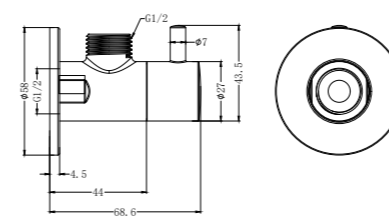

NR190001CH

Non-Heated Towel Ladder Chrome
Colours Available:

NR262109dCH

Washing Machine Tap Set Chrome
Colours Available:

NRV901CH

Non-Heated Vertical Towel Rail 900mm Chrome
Colours Available:

NR262109eCH

Mini Cistern Stop Chrome
Colours Available: