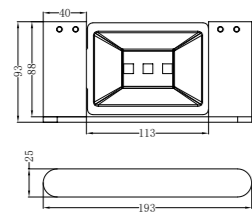

NR9081CH

Bianca Soap Dish Holder Chrome
Colours Available: