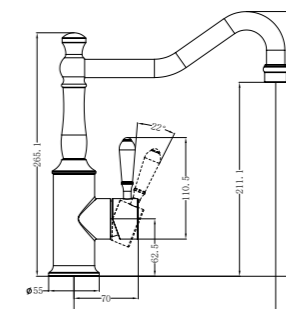

NR69210703CH

York Kitchen Mixer Hook Spout With Black Porcelain Lever Chrome
Wels Rating: 5 Star, 6L/Min
Wels REG No. T40268
Colours Available: