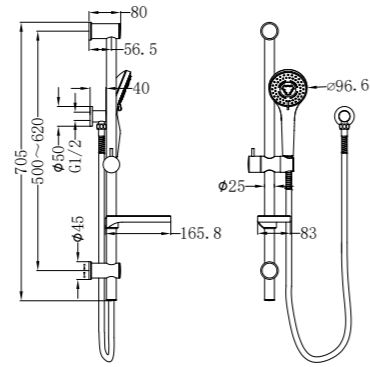

Brushed Nickel
NR319BN

NR315CH

Builder Budget Shower Rail Chrome
Wels Rating: Not Star Rated, 6L/Min
Wels REG No. S15522
Colours Available: