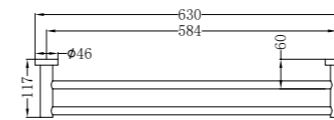

Gun Metal  
NR1980GM

Brushed Nickel  
NR1980BN

Brushed Gold  
NR1980BG

Brushed Bronze  
NR1980BZ

Matte White  
NR1980MW

**NR1924dCH**

Mecca Double Towel Rail 600mm Chrome  
Colours Available:

Matte Black  
NR1924dMB