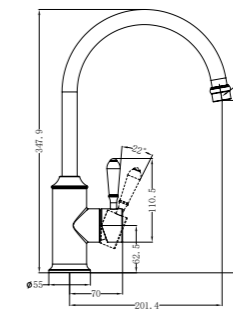

NR69210603CH

York Kitchen Mixer Gooseneck Spout With Black Porcelain Lever Chrome
Wels Rating: 5 Star, 6L/Min
Wels REG No. T40269
Colours Available: