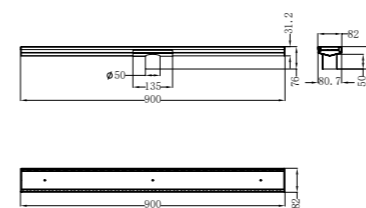

Brushed Bronze
NRFG002HSBZ