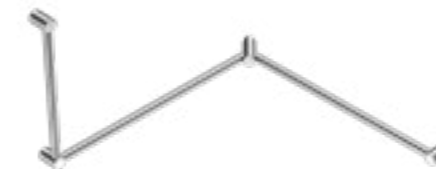

Gun Metal  
NRCR3245GM

Brushed Nickel  
NRCR3245BN

Brushed Gold  
NRCR3245BG

Brushed Bronze  
NRCR3245BZ

**NRCR3290cCH**

Mecca Care 32mm DDA Toilet Grab Rail Set 90 Degree Continuous  
600x1065x1025mm Chrome  
Colours Available: