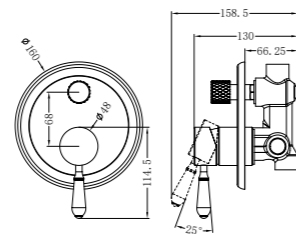

NR692109b03CH

York Wall Top Assemblies With Black Porcelain Lever Chrome
Wels Rating: N/A
Colours Available: