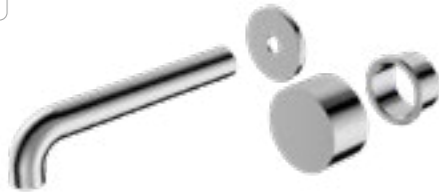

Universal Body

NR29237
Kara/Opal Progressive
Wall Basin Set Body Only

Trim Kit

**NR271907at120CH/NR271907at160CH/NR271907at185CH
/NR271907at230CH/NR271907at260CH**

Kara Progressive Wall Basin/Bath Set 120/160/185/230/260mm
Trim Kits Only Chrome
Wels Rating: 5 Star, 6L/Min
Wels REG No. T41903/ T40549/ T40550/ T40551/ T41904
Colours Available:

Matte Black
NR271907at120MB
NR271907at160MB
NR271907at185MB
NR271907at230MB
NR271907at260MB

Gun Metal
NR271907at120GM
NR271907at160GM
NR271907at185GM
NR271907at230GM
NR271907at260GM

Brushed Nickel
NR271907at120BN
NR271907at160BN
NR271907at185BN
NR271907at230BN
NR271907at260BN

Brushed Gold
NR271907at120BG
NR271907at160BG
NR271907at185BG
NR271907at230BG
NR271907at260BG

Brushed Bronze
NR271907at120BZ
NR271907at160BZ
NR271907at185BZ
NR271907at230BZ
NR271907at260BZ

Whole Set

**NR271907a120CH/NR271907a160CH/NR271907a185CH
/NR271907a230CH/NR271907a260CH**

Kara Progressive Wall Basin/Bath Set
120/160/185/230/260mm Chrome
Wels Rating: 5 Star, 6L/Min
Wels REG No. T41903/ T40549/ T40550/ T40551/ T41904
Colours Available:

Matte Black
NR271907a120MB
NR271907a160MB
NR271907a185MB
NR271907a230MB
NR271907a260MB

Gun Metal
NR271907a120GM
NR271907a160GM
NR271907a185GM
NR271907a230GM
NR271907a260GM

Brushed Nickel
NR271907a120BN
NR271907a160BN
NR271907a185BN
NR271907a230BN
NR271907a260BN

Brushed Gold
NR271907a120BG
NR271907a160BG
NR271907a185BG
NR271907a230BG
NR271907a260BG

Brushed Bronze
NR271907a120BZ
NR271907a160BZ
NR271907a185BZ
NR271907a230BZ
NR271907a260BZ

Kara Progressive
Wall Basin/Bath Set