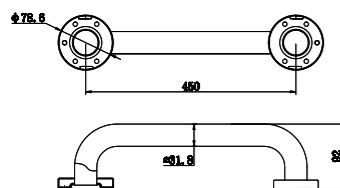

NRCR01450CH

Classic Care SS304 450mm Grab Bar (Concealed Fixing) Chrome
Wels Rating: N/A
Colours Available: