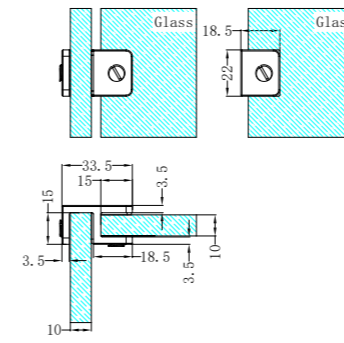

NRSH101aCH

90 Degree Glass To Wall Shower Hinge 10mm Glass Chrome
Colours Available:

NRSH201aCH

Over-Panel Glass To Glass Fitting 10mm Glass Chrome
Colours Available:

NRSH102aCH

180 Degree Glass To Glass Shower Hinge 10mm Glass Chrome
Colours Available:

NRSH202aCH

Shower F Bracket 10mm Glass Chrome
Colours Available: