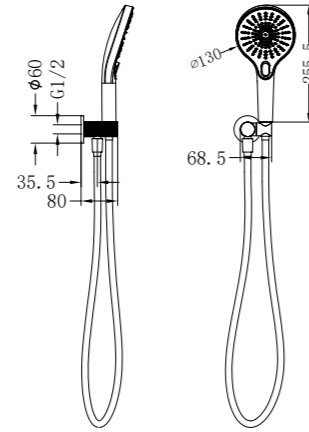

Shower Angle Adjustable

**NR221905CH**

Mecca Shower On Bracket With Air Shower Chrome  
 Wels Rating: 3 Star, 9L/Min  
 Wels REG No. S15168  
 Colours Available:

Brushed Gold  
NR251905cBG

Brushed Bronze  
NR251905cBZ