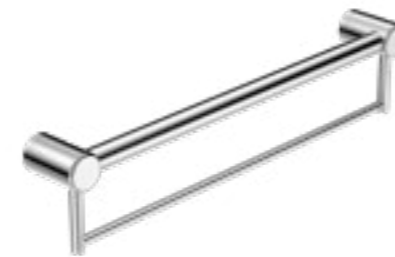

NRCR3224bCH

Mecca Care 32mm Grab Rail With Towel Holder 600mm Chrome
Colours Available: