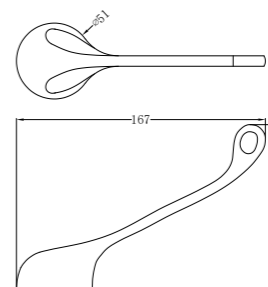

NR110001eCH

Classic Care Basin Mixer Extended Handle Chrome
Wels Rating: 4 Star, 7.5L/Min
Wels REG No. T34938
Colours Available:

NR503022CH

Classic Care Handle Only Chrome
Wels Rating: N/A
Colours Available:

NR110009dCH

Classic Care Shower Mixer Chrome
Wels Rating: N/A
Colours Available:

NR503206CH

Classic Care Handle Only Extended Handle Chrome
Wels Rating: N/A
Colours Available:

NR110009eCH

Classic Care Shower Mixer Extended Handle Chrome
Wels Rating: N/A
Colours Available:

NRCR01300CH

Classic Care SS304 300mm Grab Bar (Concealed Fixing) Chrome
Wels Rating: N/A
Colours Available:

Matte Black
NRCR01300MB