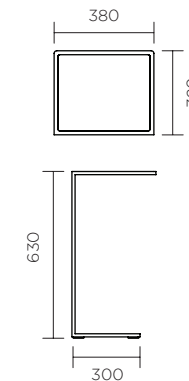

Purposely designed to be understated, the simplicity of the furniture enables the true character of the timber and the honest craftsmanship, do the talking.

PIRCH SIDE TABLE 450102

- › Solid American Black Walnut side table
- › Cantilever tabletop is larger than base to enable easy reach
- › Timber with matt seal finish, preventing water ingress
- › Recessed Solid Surface table top
- › Water & stain resistant
- › Suitable for all freestanding baths
- › Hand crafted in Melbourne
- › 320 x 380 x 630mm