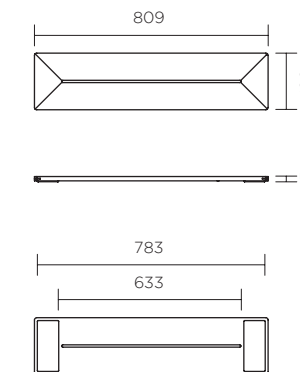

Routleys Plumbing Innovations
Malvern SA
P 08 8291 3000 F 08 8291 3099

.....

PIRCH

Rogerseller introduces Pirch, a furniture collection comprising of a Bath Bridge & Side Table enabling one to form their own bathing landscape or sanctuary. The range is handcrafted from American Black Walnut by a local fine furniture craftsman and complimented with Solid Surface inserts. The timber is enhanced by a matte seal finish preventing moisture damage, while the solid surface inserts provide a durable platform avoiding stains. The Side Table sits perfectly under all freestanding baths, with the Bridge designed to span across the bath, both enabling beloved items to be within reach.

Purposely designed to be understated, the simplicity of the furniture enables the true character of the timber and the honest craftsmanship, do the talking.

PIRCH SIDE TABLE 450102

- › Solid American Black Walnut side table
- › Cantilever tabletop is larger than base to enable easy reach
- › Timber with matt seal finish, preventing water ingress
- › Recessed Solid Surface table top
- › Water & stain resistant
- › Suitable for all freestanding baths
- › Hand crafted in Melbourne
- › 320 x 380 x 630mm