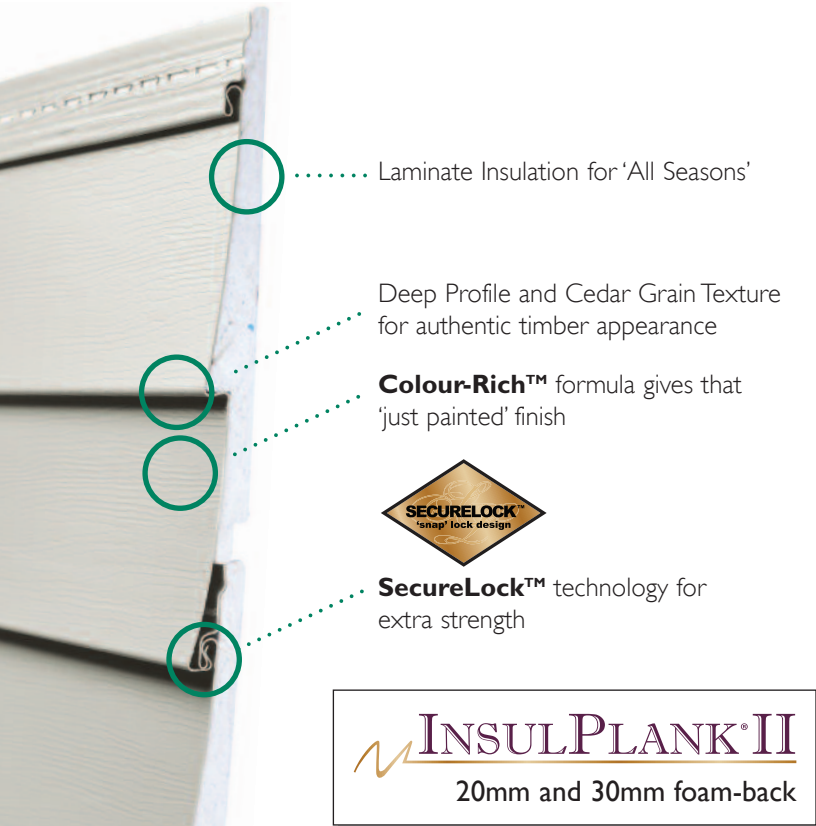

- **Fullback Thermal Support™** provides insulation value reducing heat loss by up to 20%
- Engineered for superior durability
- SecureLock™ snap lock design
- Straight face, deep profile for authentic timber appearance
- **8m** lengths for minimal joints
- Available in **7 colours**
- **Lifetime Warranty**

MANUFACTURED TO AUSTRALIAN STANDARDS AS/NZS 4256.4

*Your one-time Lifetime Investment**

*non-prorated transferrable limited warranty.

Mitten™

VINYL AUSTRALIA

180 Beaconsfield Street, Milperra NSW 2214
PO Box 742, Revesby NSW 2212
website: www.mittenvinyl.com.au
email: info@mittenvinyl.com.au
telephone: 02 9774 5366
facsimile: 02 9774 5843

1 300 66 55 43 ~ www.mittenvinyl.com.au

INSULPLANK

...another beautiful option

INSULPLANK® II
20mm and 30mm foam-back

COLOUR RANGE

* Check actual samples for colour due to limitations in printing matching. * Check with distributor for colour availability.