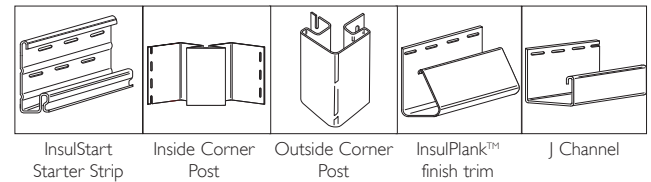

More info on www.mittenvinyl.com.au