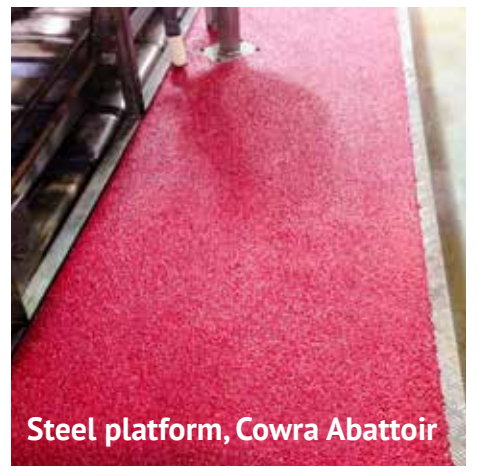

G24 Fern Tree

Y26 Homebush Yellow

N65 Graphite Grey

G37 Beanstalk

R13 Signal Red

For a full colour chart go to: www.alliedfinishes.com/colours

// FAST // SAFE // CLEANABLE

alliedfinishes.com

Flooring refurbishment in B61 Harbour Blue

Ben Furney Flour Mills, Dubbo

Steel platform, Cowra Abattoir

// FAST // SAFE // CLEANABLE

alliedfinishes.com

ALLIED FINISHES

PREMIUM FLOOR FINISHES

18-20 Donald Street
(PO Box 795)
LITHGOW NSW 2790