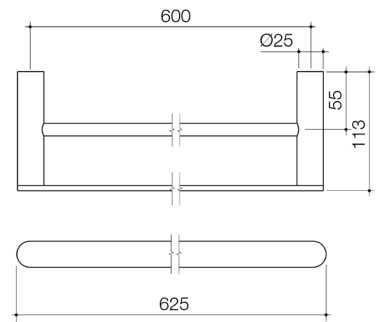

Product Specifications

ACCESSORIES

URBANE II 825MM DOUBLE TOWEL RAIL

Chrome 99616C	Brushed Nickel 99616BN
Matte Black 99616B	Gunmetal 99616GM
Brushed Brass 99616BB	

URBANE II 825MM SINGLE TOWEL RAIL

Chrome 99617C	Brushed Nickel 99617BN
Matte Black 99617B	Gunmetal 99617GM
Brushed Brass 99617BB	