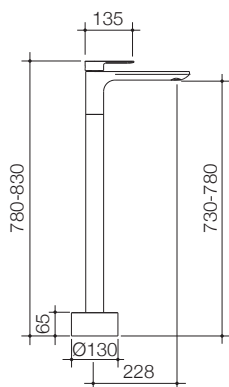

URBANE II FREESTANDING BATH FILLER

- Chrome
  98611C
- Matte Black
  98611B
- Brushed Brass
  98611BB
- Brushed Nickel
  98611BN
- Gunmetal
  98611GM