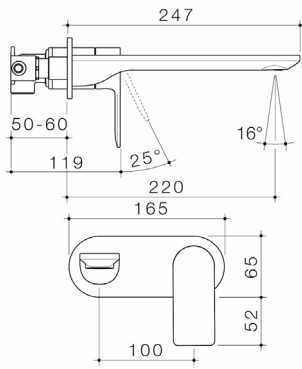

**URBANE II 220MM WALL
BASIN/BATH MIXER
- ROUND COVER PLATE**

- Chrome (Lead Free)
  99641C6AF
- Matte Black (Lead Free)
  99641B6AF
- Brushed Brass (Lead Free)
  99641BB6AF
- Brushed Nickel (Lead Free)
  99641BN6AF
- Gunmetal (Lead Free)
  99641GM6AF
- WELS 6 star rated, 4.5L/min