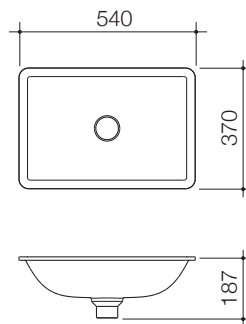

**URBANE II
UNDER COUNTER BASIN**

No taphole
878500W