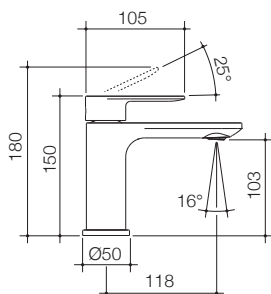

Product Specifications

BATHROOM MIXERS

URBANE II BASIN MIXER

- Chrome (Lead Free)
  98608C6AF
- Matte Black (Lead Free)
  8608B6AF
- Brushed Brass (Lead Free)
  98608BB6AF
- Brushed Nickel (Lead Free)
  98608BN6AF
- Gunmetal (Lead Free)
  98608GM6AF
- WELS 6 star rated, 4.5L/min