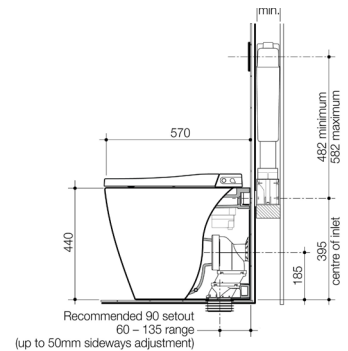

URBANE II BIDET CLEANFLUSH® INVISI SERIES II® WALL FACED TOILET SUITE (WITH GERMGARD®)

848610W