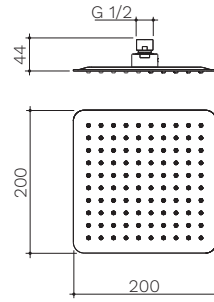

URBANE II 200MM SQUARE RAIN SHOWER (4 STAR)

Chrome 99664C4E	Brushed Nickel 99664BN4E
Matte Black 99664B4E	Gunmetal 99664GM4E
Brushed Brass 99664BB4E	WELS Overhead 4 star rated, 7.5L/min