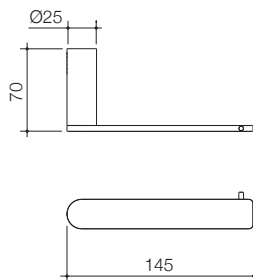

URBANE II TOILET ROLL HOLDER

Chrome 99620C	Brushed Nickel 99620BN
Matte Black 99620B	Gunmetal 99620GM
Brushed Brass 99620BB