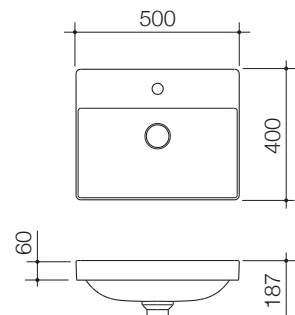

Gunmetal
COAC040GM

Product Specifications

BASINS

**URBANE II
INSET BASIN**

No tap landing
878200W

**URBANE II
INSET BASIN**

No taphole
878300W

**URBANE II
INSET BASIN**