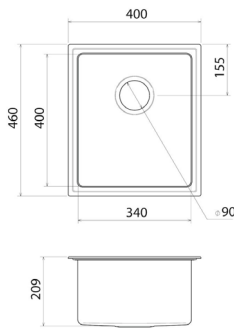

URBANE II SINGLE BOWL SINK

Brushed Brass CO0100BB	Gunmetal CO0100GM