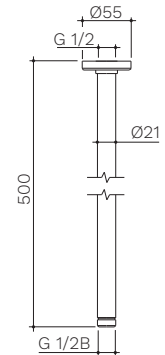

URBANE II 500MM CEILING SHOWER ARM

Chrome 99640C	Brushed Nickel 99640BN
Matte Black 99640B	Gunmetal 99640GM
Brushed Brass 99640BB