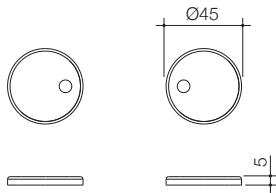

URBANE II TOILET SEAT HINGE CAPS

Matte Black 254213B	Gunmetal 254213GM
Brushed Brass 254213BB	Stainless Steel 254213SS