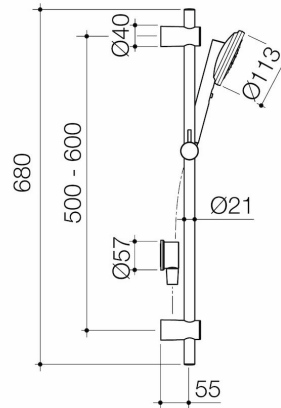

URBANE II RAIL SHOWER

- Chrome 99631C4E
- Matte Black 99631B4E
- Brushed Brass 99631BB4E
- Brushed Nickel 99631BN4E
- Gunmetal 99631GM4E
- WELS Overhead 4 star rated, 7.5L/min