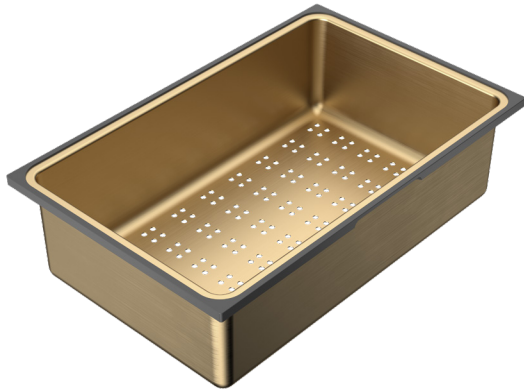

URBANE II STAINLESS STEEL COLANDER

Brushed Brass
COAC030BB

Gunmetal
COAC030GM