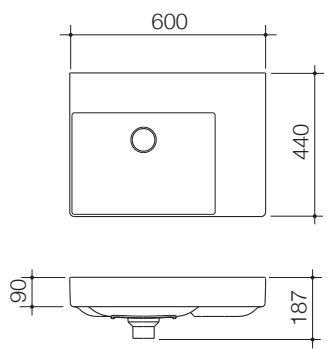

1 taphole
878610W

**URBANE II
LEFT HAND SHELF WALL BASIN**

No taphole
878800W

**URBANE II
LEFT HAND SHELF WALL BASIN**

1 taphole
878810W

**URBANE II
HAND WALL BASIN**

1 taphole
879010W

**URBANE II
RIGHT HAND SHELF WALL BASIN**