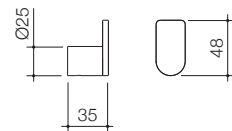

URBANE II ROBE HOOK

Chrome 99621C	Brushed Nickel 99621BN
Matte Black 99621B	Gunmetal 99621GM
Brushed Brass 99621BB