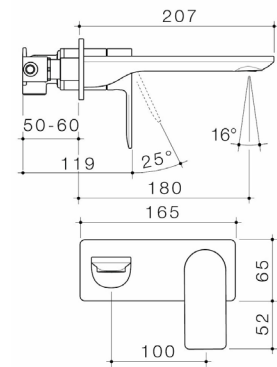

**URBANE II 180MM WALL
BASIN/BATH MIXER -
RECTANGULAR COVER PLATE**

- Chrome (Lead Free)
  99632C6AF
- Matte Black (Lead Free)
  99632B6AF
- Brushed Brass (Lead Free)
  99632BB6AF
- Brushed Nickel (Lead Free)
  99632BN6AF
- Gunmetal (Lead Free)
  99632GM6AF
- WELS 6 star rated, 4.5L/min