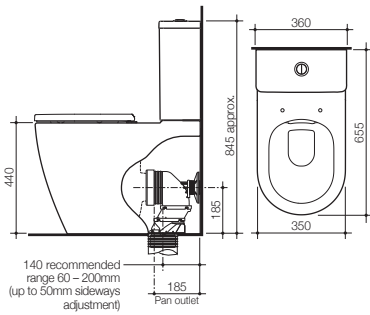

URBANE II CLEANFLUSH® WALL FACED CLOSE COUPLED TOILET SUITE WITH GERMGARD®

Suits Back Entry Cistern
746350W