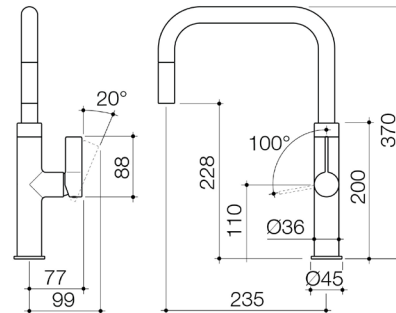

URBANE II PULL-OUT KITCHEN SINK MIXER

Chrome 99672C56A	Brushed Brass 99672BB56A	99672BN56AF
Chrome (Lead Free) 99672C56AF	Brushed Brass (Lead Free) 99672BB56AF	Gunmetal 99672GM56A
Matte Black 99672B56A	Brushed Nickel 99672BN56A	Gunmetal (Lead Free) 99672GM56AF
Matte Black (Lead Free) 99672B56AF	Brushed Nickel (Lead Free)