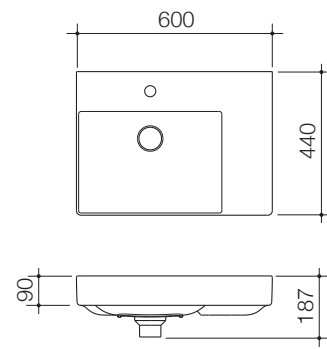

**URBANE II
RIGHT HAND SHELF WALL BASIN**

1 taphole
878710W