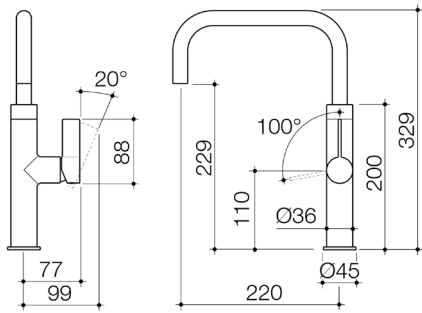

Product Specifications

KITCHEN

URBANE II KITCHEN SINK MIXER

Chrome 99671C56A	Brushed Brass 99671BB56A	99671BN56AF
Chrome (Lead Free) 99671C56AF	Brushed Brass (Lead Free) 99671BB56AF	Gunmetal 99671GM56A
Matte Black 99671B56A	Brushed Nickel 99671BN56A	Gunmetal (Lead Free) 99671GM56AF
Matte Black (Lead Free) 99671B56AF	Brushed Nickel (Lead Free)