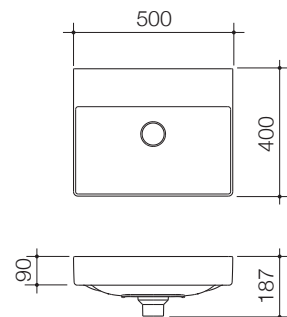

1 taphole
878310W

**URBANE II
ABOVE COUNTER BASIN**

No taphole
878400W

**URBANE II
UNDER COUNTER BASIN**

No taphole
878500W

**URBANE II
WALL BASIN**

No taphole
878600W

**URBANE II
WALL BASIN**