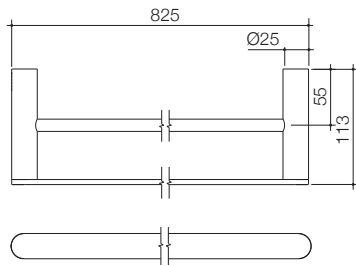

Product Specifications

ACCESSORIES

URBANE II 825MM DOUBLE TOWEL RAIL

Chrome 99616C	Brushed Nickel 99616BN
Matte Black 99616B	Gunmetal 99616GM
Brushed Brass 99616BB	

URBANE II 825MM SINGLE TOWEL RAIL

Chrome 99617C	Brushed Nickel 99617BN
Matte Black 99617B	Gunmetal 99617GM
Brushed Brass 99617BB	