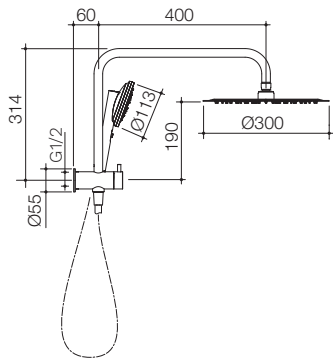

URBANE II COMPACT TWIN SHOWER

- Chrome 99632C3A
- Matte Black 99632B3A
- Brushed Brass 99632BB3A
- Brushed Nickel 99632BN3A
- Gunmetal 99632GM3A
- WELS Overhead 3 star rated, 9.0L/min
- WELS Hand 4 star rated, 7.5L/min