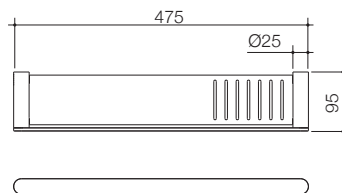

URBANE II BATHROOM SHELF

Chrome 99619C	Brushed Nickel 99619BN
Matte Black 99619B	Gunmetal 99619GM
Brushed Brass 99619BB