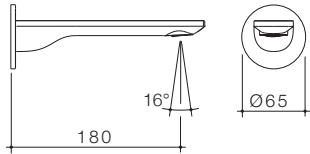

Product Specifications

**URBANE II 180MM BASIN/BATH
OUTLET - ROUND COVER PLATE**

- Chrome (Lead Free)
  99665C6AF
- Matte Black (Lead Free)
  99665B6AF
- Brushed Brass (Lead Free)
  99665BB6AF
- Brushed Nickel (Lead Free)
  99665BN6AF
- Gunmetal (Lead Free)
  99665GM6AF
- WELS 6 star rated, 4.5L/min