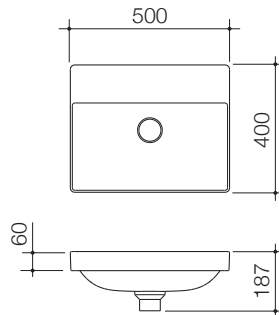

Gunmetal
COAC040GM

Product Specifications

BASINS

**URBANE II
INSET BASIN**

No tap landing
878200W

**URBANE II
INSET BASIN**

No taphole
878300W

**URBANE II
INSET BASIN**