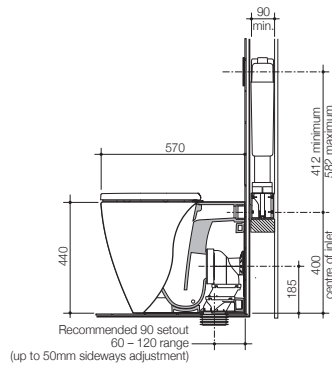

URBANE II CLEANFLUSH® INVISI SERIES II® WALL FACED TOILET SUITE WITH GERMGARD®

746280W