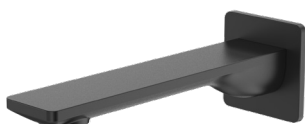

**URBANE II 180MM BASIN/BATH OUTLET
- SQUARE COVER PLATE**

Chrome (Lead Free)
99666C6AF

Matte Black (Lead Free)
99666B6AF

Brushed Brass (Lead Free)
99666BB6AF

Brushed Nickel (Lead Free)
99666BN6AF

Gunmetal (Lead Free)
99666GM6AF

WELS 6 star rated, 4.5L/min