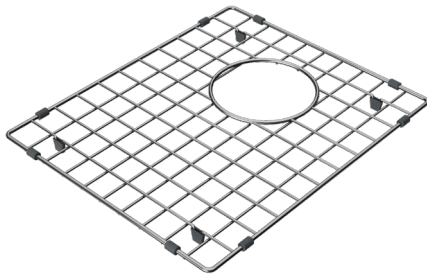

URBANE II SINGLE BOWL SINK

Brushed Brass CO0100BB
Gunmetal CO0100GM

URBANE II DOUBLE BOWL SINK

Brushed Brass CO0200BB
Gunmetal CO0200GM

URBANE II STAINLESS STEEL COLANDER

Brushed Brass
COAC030BB

Gunmetal
COAC030GM