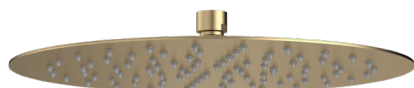

URBANE II 300MM ROUND RAIN SHOWER

Chrome
99634C3A

Matte Black
99634B3A

Brushed Brass
99634BB3A

Brushed Nickel
99634BN3A

Gunmetal
99634GM3A

WELS 3 star rated (Range D), 9.0L/min