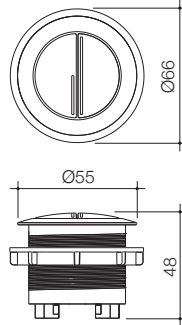

URBANE II WALL FACED CLOSE COUPLED FLUSH BUTTON

Chrome 687071C	Brushed Nickel 687071BN
Matte Black 687071B	Gunmetal 687071GM
Brushed Brass 687071BB