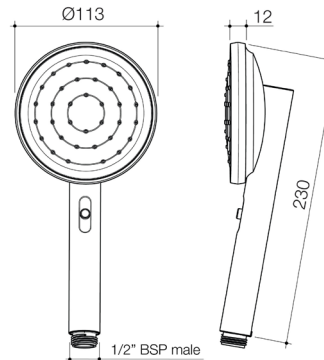

URBANE II HAND SHOWER (HANDSET ONLY)

- Chrome 99643C4E
- Matte Black 99643B4E
- Brushed Brass 99643BB4E
- Brushed Nickel 99643BN4E
- Gunmetal 99643GM4E
- WELS Overhead 4 star rated, 7.5L/min