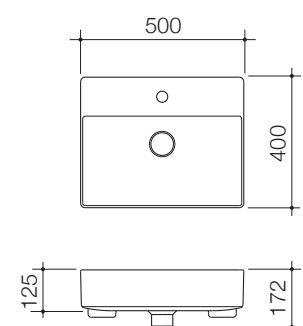

No taphole
878700W

**URBANE II
RIGHT HAND SHELF WALL BASIN**

1 taphole
878710W

**URBANE II
SEMI RECESSED BASIN**

No taphole
878900W

**URBANE II
SEMI RECESSED BASIN**

1 taphole
878910W

Product Specifications