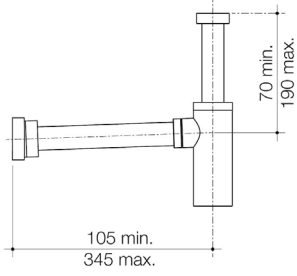

40MM BOTTLE TRAP

White 687294W	Brushed Brass 687294BB
Chrome 687295C	Brushed Nickel 687294BN
Matte Black 687294B	Gunmetal 687294GM