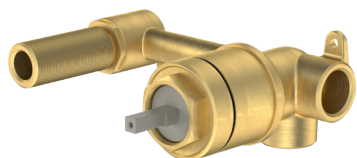

Chrome (Lead Free)
99642C6AF

Matte Black (Lead Free)
99642B6AF

Brushed Brass (Lead Free)
99642BB6AF

Brushed Nickel (Lead Free)
99642BN6AF

Gunmetal (Lead Free)
99642GM6AF

WELS 6 star rated, 4.5L/min

**CAROMA EASYSWITCH
UNIVERSAL WALL BASIN/BATH MIXER INWALL BODY**