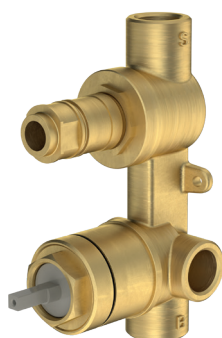

(Lead Free)
99635F

**CAROMA EASYSWITCH
UNIVERSAL BATH/SHOWER MIXER INWALL BODY**

(Lead Free)
99651F

**CAROMA EASYSWITCH
UNIVERSAL BATH/SHOWER MIXER
WITH DIVERTER INWALL BODY**

99659

UNIVERSAL HOB MIXER BODY