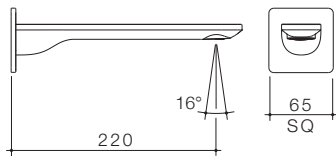

**URBANE II 220MM BASIN/BATH
OUTLET - SQUARE COVER PLATE**

- Chrome (Lead Free)
  99668C6AF
- Matte Black (Lead Free)
  99668B6AF
- Brushed Brass (Lead Free)
  99668BB6AF
- Brushed Nickel (Lead Free)
  99668BN6AF
- Gunmetal (Lead Free)
  99631GM6AF
- WELS 6 star rated, 4.5L/min