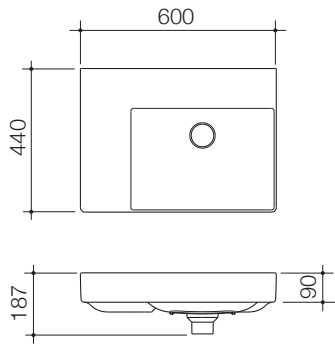

**URBANE II
LEFT HAND SHELF WALL BASIN**

No taphole
878800W