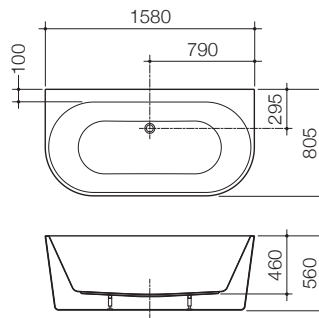

Product Specifications

BATHS

URBANE II
1600 FREESTANDING BATH
AU6W

URBANE II
1800 FREESTANDING BATH
AU8W

URBANE II
1400 FREESTANDING
BACK TO WALL BATH
AU4WFW

URBANE II
1600 BACK TO WALL
FREESTANDING BATH
AU6WFW