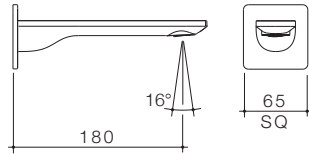

**URBANE II 180MM BASIN/BATH
OUTLET - SQUARE COVER PLATE**

- Chrome (Lead Free)
  99666C6AF
- Matte Black (Lead Free)
  99666B6AF
- Brushed Brass (Lead Free)
  99666BB6AF
- Brushed Nickel (Lead Free)
  99666BN6AF
- Gunmetal (Lead Free)
  99666GM6AF
- WELS 6 star rated, 4.5L/min