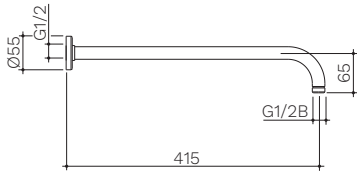

URBANE II 415MM RIGHT ANGLED SHOWER ARM

Chrome 99641C	Brushed Nickel 99641BN
Matte Black 99641B	Gunmetal 99641GM
Brushed Brass 99641BB