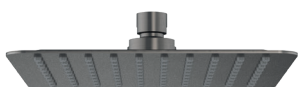

URBANE II 200MM SQUARE RAIN SHOWER (4 STAR)

Chrome
99664C4E

Matte Black
99664B4E

Brushed Brass
99664BB4E

Brushed Nickel
99664BN4E

Gunmetal
99664GM4E

WELS Overhead 4 star rated, 7.5L/min