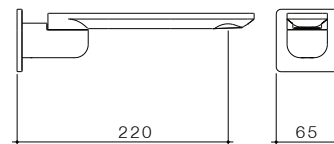

URBANE II 220MM BATH SWIVEL OUTLET - ROUND COVER PLATE

- Chrome
99669C
- Matte Black
99669B
- Brushed Brass
99669BB
- Brushed Nickel
99669BN
- Gunmetal
99669GM

URBANE II 220MM BATH SWIVEL OUTLET - SQUARE COVER PLATE