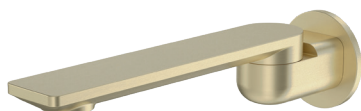

URBANE II 220MM BATH SWIVEL OUTLET - ROUND COVER PLATE

Chrome
99669C
Matte Black
99669B
Brushed Brass
99669BB
Brushed Nickel
99669BN
Gunmetal
99669GM