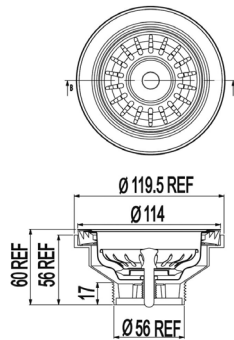

URBANE II BASKET WASTE

Brushed Brass A0084BB	Gunmetal A0084GM