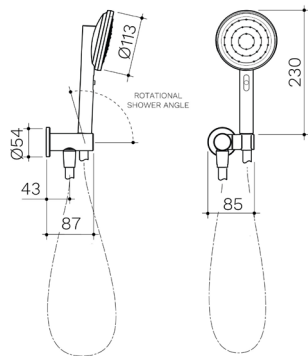

URBANE II HAND SHOWER

- Chrome 99633C4E
- Matte Black 99633B4E
- Brushed Brass 99633BB4E
- Brushed Nickel 99633BN4E
- Gunmetal 99633GM4E
- WELS Overhead 4 star rated, 7.5L/min