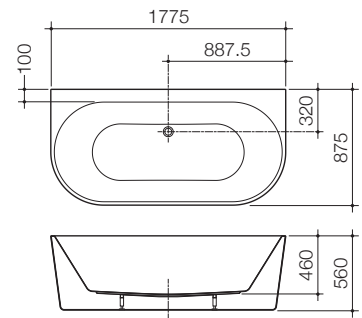

Product Specifications

BATHS

URBANE II
1600 FREESTANDING BATH
AU6W

URBANE II
1800 FREESTANDING BATH
AU8W

URBANE II
1400 FREESTANDING
BACK TO WALL BATH
AU4WFW

URBANE II
1600 BACK TO WALL
FREESTANDING BATH
AU6WFW