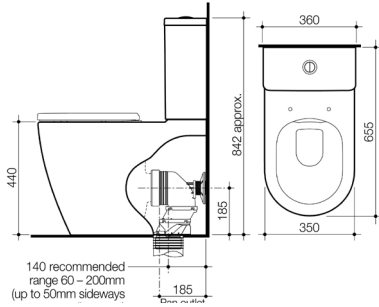

URBANE II CLEANFLUSH® WALL FACED CLOSE COUPLED TOILET SUITE WITH GERMGARD®

Suits Bottom Inlet Cistern
746250W