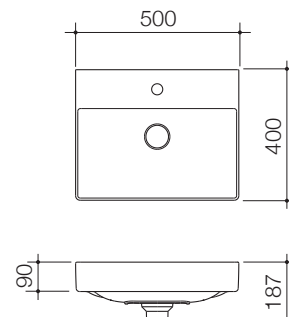

1 taphole
878310W

**URBANE II
ABOVE COUNTER BASIN**

No taphole
878400W

**URBANE II
UNDER COUNTER BASIN**

No taphole
878500W

**URBANE II
WALL BASIN**

No taphole
878600W

**URBANE II
WALL BASIN**