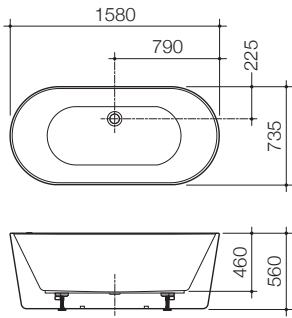

Product Specifications

BATHS

URBANE II
1600 FREESTANDING BATH
AU6W