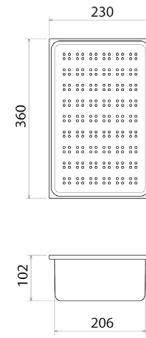

URBANE II STAINLESS STEEL COLANDER

Brushed Brass COAC030BB	Gunmetal COAC030GM