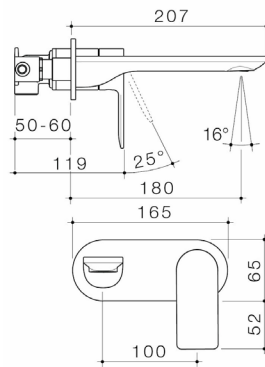

**URBANE II 180MM WALL
BASIN/BATH MIXER -
ROUND COVER PLATE**

- Chrome (Lead Free)
  99631C6AF
- Matte Black (Lead Free)
  99631B6AF
- Brushed Brass (Lead Free)
  99631BB6AF
- Brushed Nickel (Lead Free)
  99631BN6AF
- Gunmetal (Lead Free)
  99631GM6AF
- WELS 6 star rated, 4.5L/min