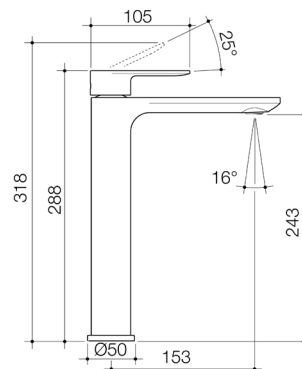

URBANE II TOWER BASIN MIXER

- Chrome (Lead Free)
  98609C6AF
- Matte Black (Lead Free)
  98609B6AF
- Brushed Brass (Lead Free)
  98609BB6AF
- Brushed Nickel (Lead Free)
  98609BN6AF
- Gunmetal (Lead Free)
  98609GM6AF
- WELS 6 star rated, 4.5L/min