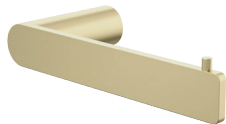

URBANE II TOILET ROLL HOLDER

- Chrome
  99620C
- Matte Black
  99620B
- Brushed Brass
  99620BB
- Brushed Nickel
  99620BN
- Gunmetal
  99620GM