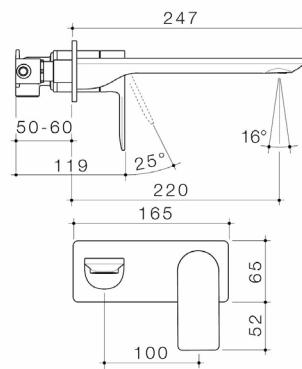

**URBANE II 220MM WALL
BASIN/BATH MIXER
- RECTANGULAR COVER
PLATE**

- Chrome (Lead Free)
  99642C6AF
- Matte Black (Lead Free)
  99642B6AF
- Brushed Brass (Lead Free)
  99642BB6AF
- Brushed Nickel (Lead Free)
  99642BN6AF
- Gunmetal (Lead Free)
  99642GM6AF
- WELS 6 star rated, 4.5L/min