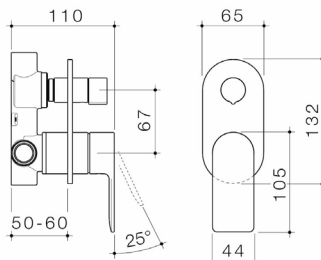

URBANE II BATH/SHOWER MIXER WITH DIVERTER - ROUND COVER PLATE

- Chrome
  99656C
- Matte Black
  99656B
- Brushed Brass
  99656BB
- Brushed Nickel
  99656BN
- Gunmetal
  99656GM