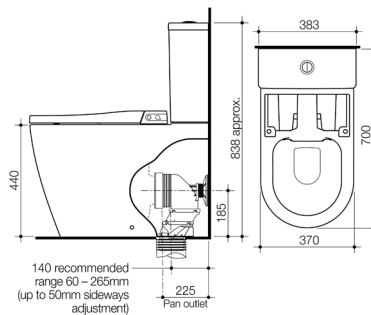

URBANE II BIDET CLEANFLUSH® WALL FACED CLOSE COUPLED BACK ENTRY TOILET SUITE (WITH GERMGARD®)

848711W