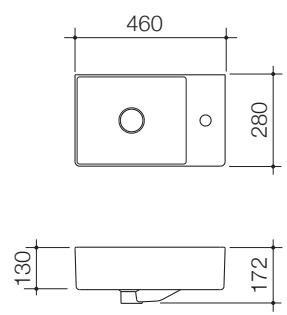

1 taphole
878610W

**URBANE II
LEFT HAND SHELF WALL BASIN**

No taphole
878800W

**URBANE II
LEFT HAND SHELF WALL BASIN**

1 taphole
878810W

**URBANE II
HAND WALL BASIN**

1 taphole
879010W

**URBANE II
RIGHT HAND SHELF WALL BASIN**