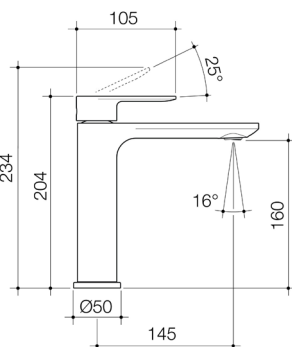

URBANE II MID TOWER BASIN MIXER

- Chrome (Lead Free)
  98620C6AF
- Matte Black (Lead Free)
  98620B6AF
- Brushed Brass (Lead Free)
  98620BB6AF
- Brushed Nickel (Lead Free)
  98620BN6AF
- Gunmetal (Lead Free)
  98620GM6AF
- WELS 6 star rated, 4.5L/min