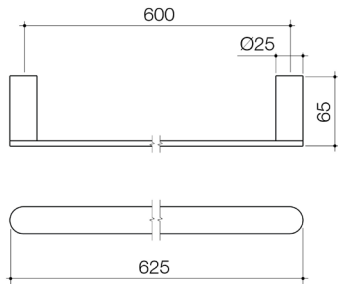

URBANE II 625MM SINGLE TOWEL RAIL

Chrome 99625C	Brushed Nickel 99625BN
Matte Black 99625B	Gunmetal 99625GM
Brushed Brass 99625BB