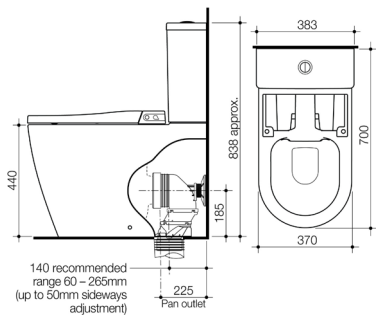

URBANE II BIDET CLEANFLUSH® WALL FACED CLOSE COUPLED BOTTOM INLET TOILET SUITE (WITH GERMGARD®)

848710W