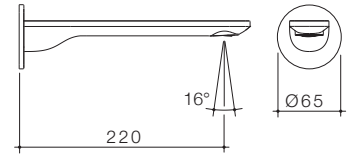

**URBANE II 220MM BASIN/BATH
OUTLET - ROUND COVER PLATE**

- Chrome (Lead Free)
  99667C6AF
- Matte Black (Lead Free)
  99667B6AF
- Brushed Brass (Lead Free)
  99667BB6AF
- Brushed Nickel (Lead Free)
  99667BN6AF
- Gunmetal (Lead Free)
  99667GM6AF
- WELS 6 star rated, 4.5L/min