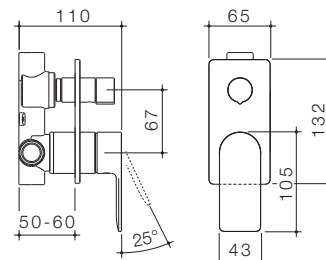

URBANE II BATH/SHOWER MIXER WITH DIVERTER - RECTANGULAR COVER PLATE

- Chrome
  99657C
- Matte Black
  99657B
- Brushed Brass
  99657BB
- Brushed Nickel
  99657BN
- Gunmetal
  99657GM