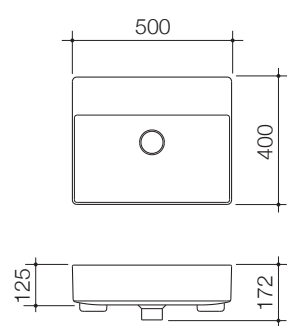

**URBANE II
SEMI RECESSED BASIN**

No taphole
878900W