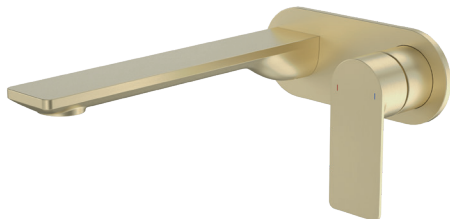

Chrome (Lead Free)
99632C6AF

Matte Black (Lead Free)
99632B6AF

Brushed Brass (Lead Free)
99632BB6AF

Brushed Nickel (Lead Free)
99632BN6AF

Gunmetal (Lead Free)
99632GM6AF

WELS 6 star rated, 4.5L/min

**URBANE II 220MM WALL BASIN/BATH MIXER
- ROUND COVER PLATE**