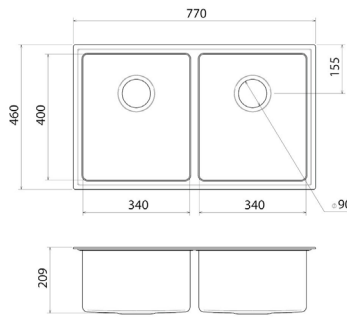

URBANE II DOUBLE BOWL SINK

Brushed Brass CO0200BB	Gunmetal CO0200GM