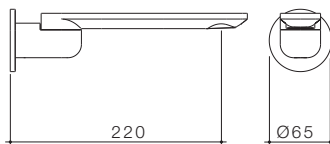

URBANE II 220MM BATH SWIVEL OUTLET - ROUND COVER PLATE

- Chrome
  99669C
- Matte Black
  99669B
- Brushed Brass
  99669BB
- Brushed Nickel
  99669BN
- Gunmetal
  99669GM