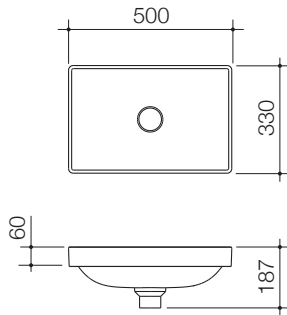

Gunmetal
COAC040GM

Product Specifications

BASINS

**URBANE II
INSET BASIN**

No tap landing
878200W

**URBANE II
INSET BASIN**

No taphole
878300W

**URBANE II
INSET BASIN**