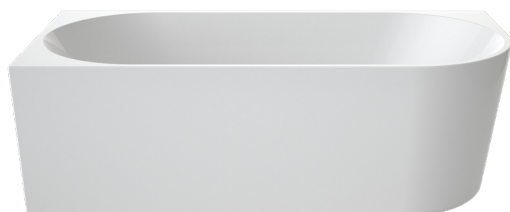

URBANE II
**1500 BACK TO CORNER BATH (LEFT HAND
SIDE AND RIGHT HAND SIDE OPTIONS
AVAILABLE) AVAILABLE JUN 2024**
Left Hand: UII5LHCW
Right Hand: UII5RHCW