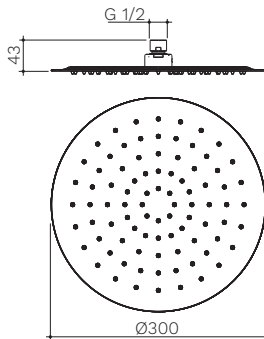

URBANE II 300MM ROUND RAIN SHOWER

Chrome 99634C3A	Brushed Nickel 99634BN3A
Matte Black 99634B3A	Gunmetal 99634GM3A
Brushed Brass 99634BB3A	WELS Overhead 3 (Range D) star rated, 9.5L/min