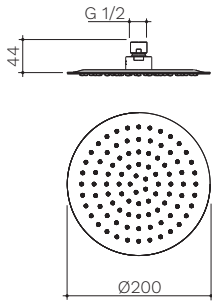

URBANE II 200MM ROUND RAIN SHOWER (4 STAR)

Chrome 99663C4E	Brushed Nickel 99663BN4E
Matte Black 99663B4E	Gunmetal 99663GM4E
Brushed Brass 99663BB4E	WELS Overhead 4 star rated, 7.5L/min