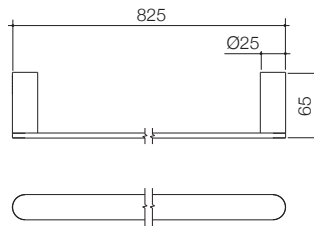

Product Specifications

ACCESSORIES

URBANE II 825MM DOUBLE TOWEL RAIL

Chrome 99616C	Brushed Nickel 99616BN
Matte Black 99616B	Gunmetal 99616GM
Brushed Brass 99616BB	

URBANE II 825MM SINGLE TOWEL RAIL

Chrome 99617C	Brushed Nickel 99617BN
Matte Black 99617B	Gunmetal 99617GM
Brushed Brass 99617BB	