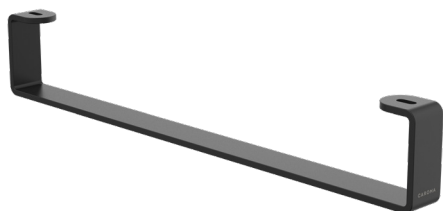

URBANE II HAND WALL BASIN INTEGRATED RAIL

- Chrome
  99623C
- Matte Black
  99623B
- Brushed Brass
  99623BB
- Brushed Nickel
  99623BN
- Gunmetal
  99623GM

URBANE II TOILET ROLL HOLDER

- Chrome
  99620C
- Matte Black
  99620B
- Brushed Brass
  99620BB
- Brushed Nickel
  99620BN
- Gunmetal
  99620GM

URBANE II ROBE HOOK

- Chrome
  99621C
- Matte Black
  99621B
- Brushed Brass
  99621BB
- Brushed Nickel
  99621BN
- Gunmetal
  99621GM