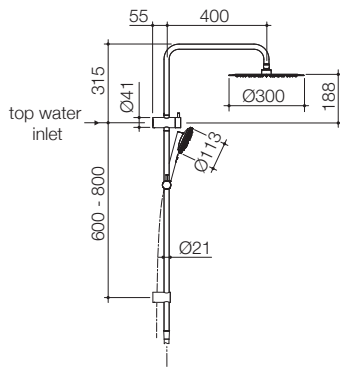

Product Specifications

BATHROOM MIXERS

URBANE II RAIL SHOWER WITH 300MM OVERHEAD

- Chrome 99630C3A
- Matte Black 99630B3A
- Brushed Brass 99630BB3A
- Brushed Nickel 99630BN3A
- Gunmetal 99630GM3A
- WELS 3 star rated, 9.0L/min
- WELS 4 star rated, 7.5L/min