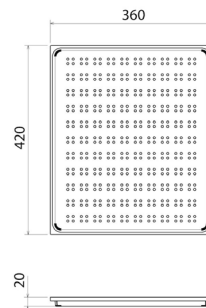

URBANE II STAINLESS STEEL DRAINER TRAY

Brushed Brass COAC040BB	Gunmetal COAC040GM