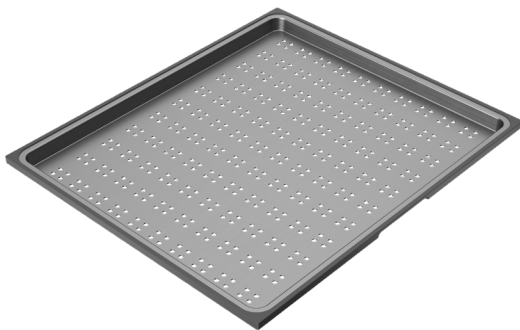

URBANE II SINK PROTECTOR

Brushed Brass
COAC070BB

Gunmetal
COAC070GM

URBANE II BASKET WASTE

Brushed Brass
A0084BB

Gunmetal
A0084GM

URBANE II STAINLESS STEEL DRAINER TRAY

Brushed Brass
COAC040BB