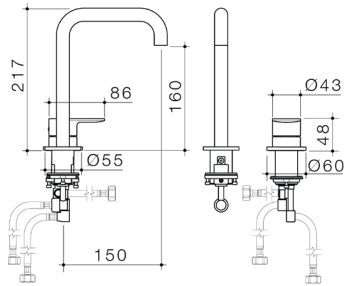

URBANE II HOB BASIN MIXER SET 150MM

1. Chrome
     99688C65A
   - Matte Black
     99688B65A
   - Brushed Brass
     99688BB65A
   - Brushed Nickel
     99688BN65A
   - Gunmetal
     99688GM65A
2. WELS 6 star rated, 4.5L/min,
   includes optional
   WELS 5 star rated, 6.0L/min