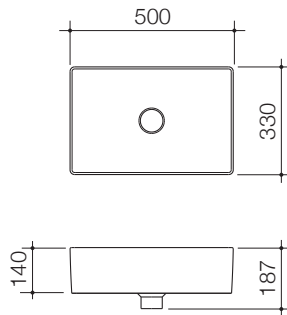

**URBANE II
ABOVE COUNTER BASIN**

No taphole
878400W