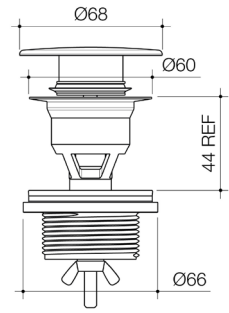

URBANE II BASIN DOME POP-UP PLUG & WASTE

White (Metal) 687330AW	Brushed Brass (Metal) 687330BB
White (Ceramic) 687330SW	Brushed Nickel (Metal) 687330BN
Chrome (Metal) 687330C	687330B
Matte Black (Metal) 687330B	Gunmetal (Metal) 687330GM