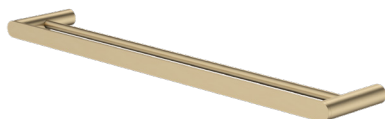

URBANE II 625MM DOUBLE TOWEL RAIL

- Chrome
  99626C
- Matte Black
  99626B
- Brushed Brass
  99626BB
- Brushed Nickel
  99626BN
- Gunmetal
  99626GM