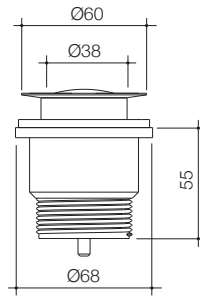

URBANE II POP-UP PLUG & WASTE

Chrome 323060C	Brushed Nickel 323060BN
Matte Black 323060B	Gunmetal 323060GM
Brushed Brass 323060BB