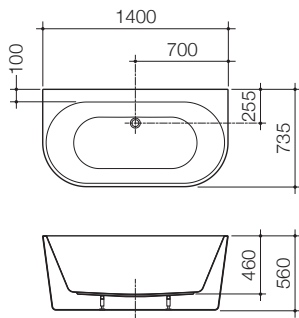

Product Specifications

BATHS

URBANE II
1600 FREESTANDING BATH
AU6W

URBANE II
1800 FREESTANDING BATH
AU8W

URBANE II
1400 FREESTANDING
BACK TO WALL BATH
AU4WFW

URBANE II
1600 BACK TO WALL
FREESTANDING BATH
AU6WFW