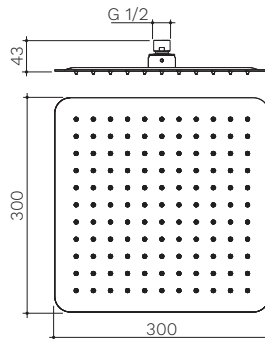

URBANE II 300MM SQUARE RAIN SHOWER

Chrome 99655C3A	Brushed Nickel 99655BN3A
Matte Black 99655B3A	Gunmetal 99655GM3A
Brushed Brass 99655BB3A	WELS Overhead 3 (Range D) star rated, 9.5L/min