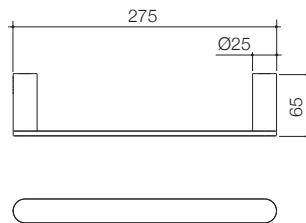

URBANE II HAND TOWEL RAIL

Chrome 99618C	Brushed Nickel 99618BN
Matte Black 99618B	Gunmetal 99618GM
Brushed Brass 99618BB