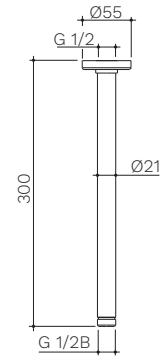

URBANE II 300MM CEILING SHOWER ARM

Chrome 99639C	Brushed Nickel 99639BN
Matte Black 99639B	Gunmetal 99639GM
Brushed Brass 99639BB