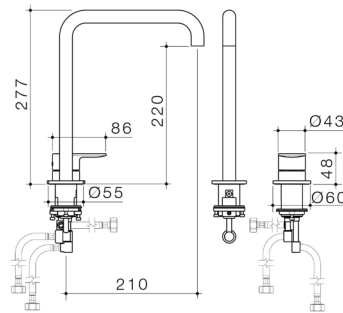

URBANE II HOB BASIN/SINK MIXER SET 210MM

1. Chrome
     99689C65A
   - Matte Black
     99689B65A
   - Brushed Brass
     99689BB65A
   - Brushed Nickel
     99689BN65A
   - Gunmetal
     99689GM65A
2. WELS 6 star rated, 4.5L/min,
   includes optional
   WELS 5 star rated, 6.0L/min