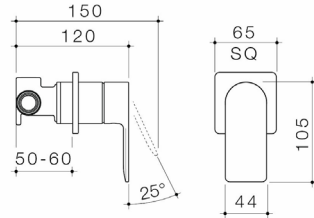

URBANE II BATH/SHOWER MIXER - SQUARE COVER PLATE

- Chrome
  99649C
- Matte Black
  99649B
- Brushed Brass
  99649BB
- Brushed Nickel
  99649BN
- Gunmetal
  99649GM