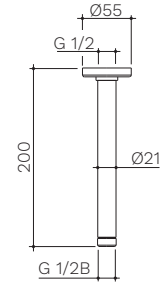

URBANE II 200MM CEILING SHOWER ARM

Chrome 99658C	Brushed Nickel 99658BN
Matte Black 99658B	Gunmetal 99658GM
Brushed Brass 99658BB