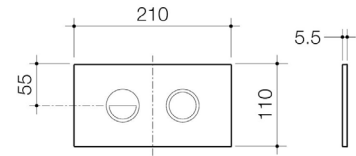

INVISI SERIES II® ROUND DUAL FLUSH PLATE & BUTTONS

Chrome 237088C	Brushed Nickel 237088BN
Matte Black 237088B	Gunmetal 237088GM
Brushed Brass 237088BB