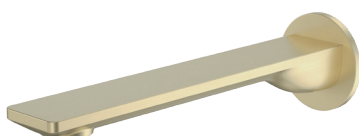

Chrome (Lead Free)
99666C6AF

Matte Black (Lead Free)
99666B6AF

Brushed Brass (Lead Free)
99666BB6AF

Brushed Nickel (Lead Free)
99666BN6AF

Gunmetal (Lead Free)
99666GM6AF

WELS 6 star rated, 4.5L/min

**URBANE II 220MM BASIN/BATH OUTLET
- ROUND COVER PLATE**