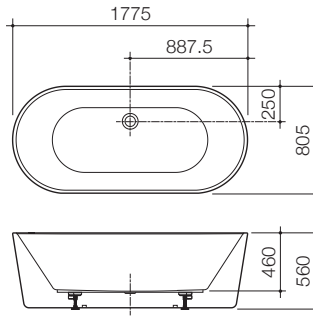

URBANE II
1800 FREESTANDING BATH
AU8W