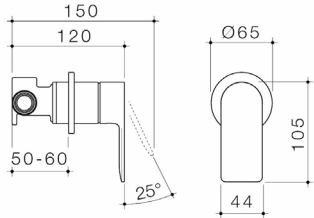

URBANE II BATH/SHOWER MIXER - ROUND COVER PLATE

- Chrome
  99648C
- Matte Black
  99648B
- Brushed Brass
  99648BB
- Brushed Nickel
  99648BN
- Gunmetal
  99648GM