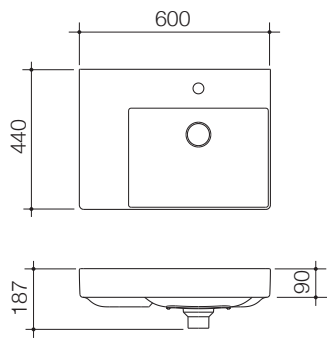

**URBANE II
LEFT HAND SHELF WALL BASIN**

1 taphole
878810W