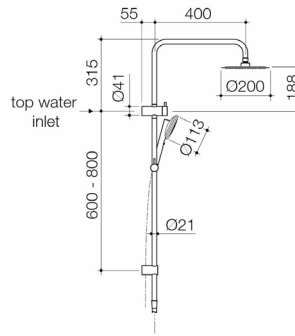

Product Specifications

BATHROOM MIXERS

URBANE II RAIL SHOWER WITH 300MM OVERHEAD

- Chrome 99630C3A
- Matte Black 99630B3A
- Brushed Brass 99630BB3A
- Brushed Nickel 99630BN3A
- Gunmetal 99630GM3A
- WELS 3 star rated, 9.0L/min
- WELS 4 star rated, 7.5L/min