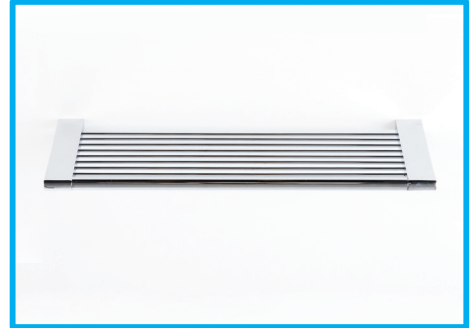

# MOD Range

Barben bathware collection

Single Towel Rail  
MOD-0016 (648mm)  
MOD-0019 (898mm)

Double Towel Rail  
MOD-5016 (648mm)  
MOD-5019 (898mm)

Twin Towel Rail  
MOD-00112 (1271mm)

Hand Towel Rail  
MOD-0013 (348mm)

Soap Dish  
MOD-107W

Shower Shelf  
MOD-9993W

Towel Ring  
MOD-103L

Towel Ring  
MOD-103R

Toilet Roll Holder  
MOD-1309L

Toilet Roll Holder  
MOD-1309R

Twin Toilet Roll Holder  
MOD-13099

Robe Hook  
MOD-105