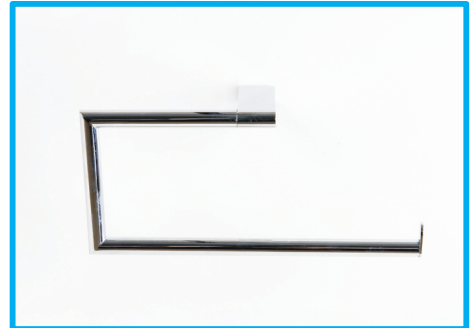

# MOD Range

Barben bathware collection

Single Towel Rail  
MOD-0016 (648mm)  
MOD-0019 (898mm)

Double Towel Rail  
MOD-5016 (648mm)  
MOD-5019 (898mm)

Twin Towel Rail  
MOD-00112 (1271mm)

Hand Towel Rail  
MOD-0013 (348mm)

Soap Dish  
MOD-107W

Shower Shelf  
MOD-9993W

Towel Ring  
MOD-103L

Towel Ring  
MOD-103R

Toilet Roll Holder  
MOD-1309L

Toilet Roll Holder  
MOD-1309R

Twin Toilet Roll Holder  
MOD-13099

Robe Hook  
MOD-105