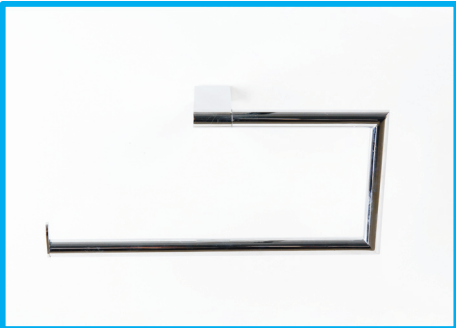

# MOD Range

Barben bathware collection

Single Towel Rail  
MOD-0016 (648mm)  
MOD-0019 (898mm)

Double Towel Rail  
MOD-5016 (648mm)  
MOD-5019 (898mm)

Twin Towel Rail  
MOD-00112 (1271mm)

Hand Towel Rail  
MOD-0013 (348mm)

Soap Dish  
MOD-107W

Shower Shelf  
MOD-9993W

Towel Ring  
MOD-103L

Towel Ring  
MOD-103R

Toilet Roll Holder  
MOD-1309L

Toilet Roll Holder  
MOD-1309R

Twin Toilet Roll Holder  
MOD-13099

Robe Hook  
MOD-105