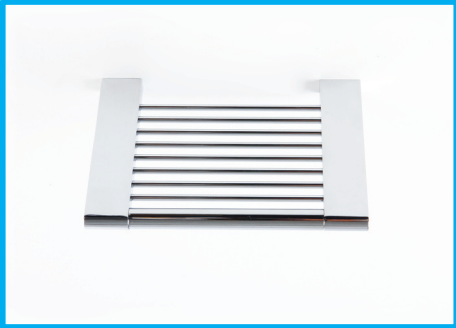

# MOD Range

Barben bathware collection

Single Towel Rail  
MOD-0016 (648mm)  
MOD-0019 (898mm)

Double Towel Rail  
MOD-5016 (648mm)  
MOD-5019 (898mm)

Twin Towel Rail  
MOD-00112 (1271mm)

Hand Towel Rail  
MOD-0013 (348mm)

Soap Dish  
MOD-107W

Shower Shelf  
MOD-9993W

Towel Ring  
MOD-103L

Towel Ring  
MOD-103R

Toilet Roll Holder  
MOD-1309L

Toilet Roll Holder  
MOD-1309R

Twin Toilet Roll Holder  
MOD-13099

Robe Hook  
MOD-105