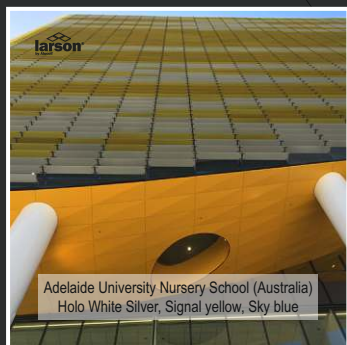

Sector Sur health center (Cordoba, Spain)
Traffic Red, Yellow 1021, Jet Black,
Pure White & Ultramarine Blue