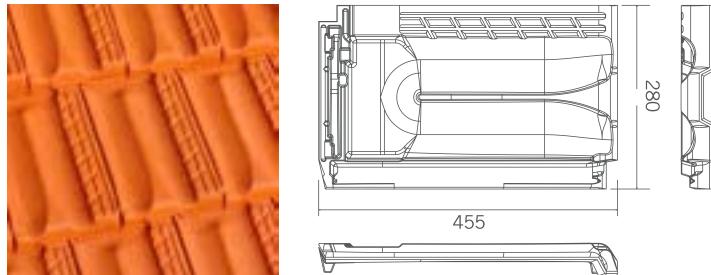

Product Specifications

MARSEILLE

Create heritage style or a timeless look for your home with the classic French-inspired roof tile that has become a tradition.

*Colours have been reproduced as faithfully as possible. However, actual colours may vary due to printing process. We urge all customers to view tiles on display before making your decision.

PROFILE	COLOUR	GLOSS	SEMI-GLOSS	MATTE	METALLIC
Marseille					
	Titan	✓			
	Peak			✓	
	Bedrock			✓	
	Riverstone			✓	
	Earth			✓	
	Sunset		✓		
	Cottage Red		✓		
	Pottery Brown		✓		
	Mystic Grey	✓			
	Florence Red	✓			
	Delta Sands			✓	
	Mars				✓
	Comet				✓
	Burgundy			MTO	
	Bungalow			MTO	
	Aurora			MTO	

TILE COVERAGE (±2%)

Approx. 12.6 tiles per sqm.

DIMENSIONS (±2%)

Length 455mm
Width 280mm

MASS (±2%)

Per tile 3.75kg
Per m2 47.3kg

HEAD LAP ADJUSTMENT (MM)

Up to 50

FEATURE

Traditional

COLOUR APPLICATION

Natural/Glazed

RECOMMENDED BONDING

Cross bond

ROOF PITCH

Minimum Pitch with Sarking: 15°
Minimum Pitch without Sarking: 20°