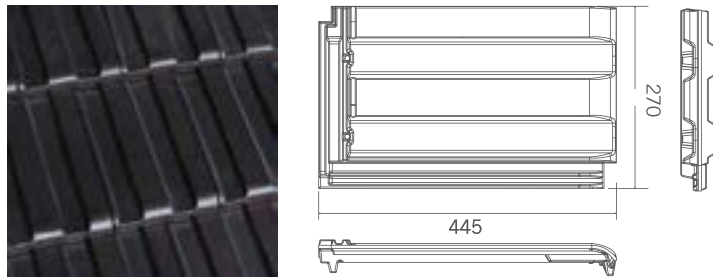

Product Specifications

NOUVEAU

Integrating beautifully with the design features of your home, Nouveau offers a streamlined, ultra-modern appearance with a unique satin finish that provides durability with excellent depth and intensity of colour.

*Colours have been reproduced as faithfully as possible. However, actual colours may vary due to printing process. We urge all customers to view tiles on display before making your decision.

PROFILE	COLOUR	GLOSS	SEMI-GLOSS	MATTE	METALLIC
Nouveau					
	Titan		✓		
	Peak			✓	
	Ravine			✓	
	Bedrock			✓	
	Riverstone			✓	
	Earth			✓	
	Mars				✓
	Comet				✓

TILE COVERAGE (±2%)

Approx. 12.6 tiles per sqm.

DIMENSIONS (±2%)

Length 445mm
Width 270mm

MASS (±2%)

Per tile 3.80kg
Per m2 47.9kg

HEAD LAP ADJUSTMENT (MM)

Up to 110

FEATURE

Modern

COLOUR APPLICATION

Natural/Glazed

RECOMMENDED BONDING

Cross bond

ROOF PITCH

Minimum Pitch with Sarking: 15°
Minimum Pitch without Sarking: 20°