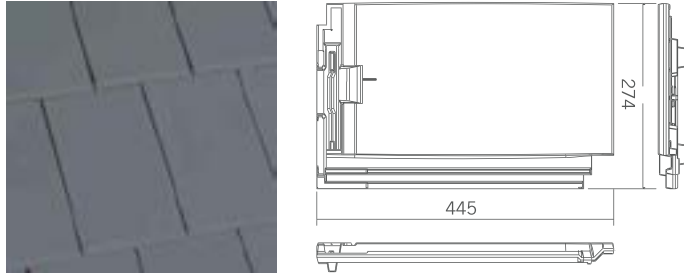

Product Specifications

NULLARBOR

The ultimate, flat terracotta tile for modern and classic architecture.
The Nullarbor delivers streamlined, sophisticated rooflines.

*Colours have been reproduced as faithfully as possible. However, actual colours may vary due to printing process. We urge all customers to view tiles on display before making your decision.

PROFILE	COLOUR	GLOSS	SEMI-GLOSS	MATTE	METALLIC
Nullarbor					
	Titan		✓		
	Peak			✓	
	Ravine			✓	
	Bedrock			✓	
	Riverstone			✓	
	Earth			✓	
	Mars				✓
	Comet				✓

TILE COVERAGE (±2%)

Approx. 12.9 tiles per sqm.

DIMENSIONS (±2%)

Length 445mm
Width 277mm

MASS (±2%)

Per tile 3.85kg
Per m2 49.7kg

HEAD LAP ADJUSTMENT (MM)

Up to 11

FEATURE

Flat

COLOUR APPLICATION

Natural/Glazed

RECOMMENDED BONDING

Cross bond

ROOF PITCH

Minimum Pitch with Sarking: 25°
Minimum Pitch without Sarking: N/A