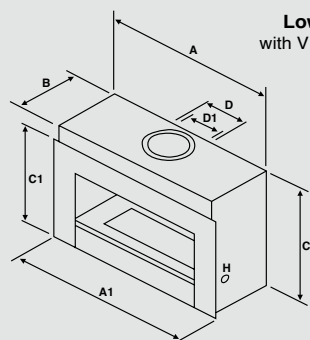

Low Line
with V Fascia