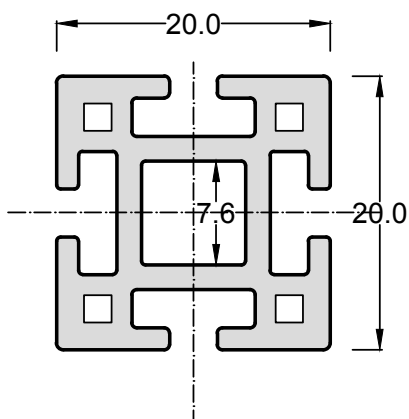

Flexi connector TPE