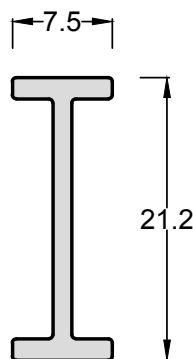

Applications

- House and garden
- Home and hobby
- Hobby greenhouses
- individual constructions
- Interior fittings
- Composter
- Tomato greenhouses
- Sliding doors
- Partitions
- Modular play pens
- and much more

Our MWS range in 16mm thickness

16

... the ideal complement!