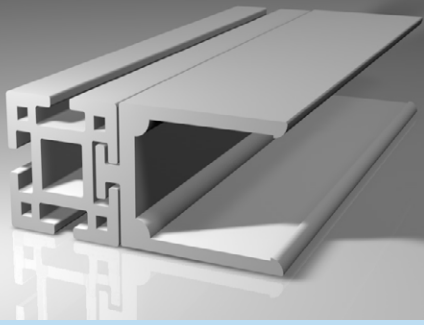

Profile range of 16mm

Corner connection M

Cover profile

All-round profile connector M

Basic profile F

Profile range of 16mm

Basic profile M

Corner connection F