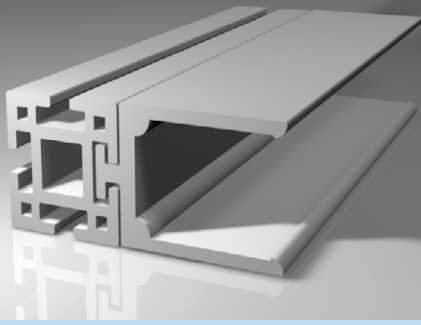

Examples of possible profile combinations 4, 6 + 16mm

Basic profile M for 16mm with all-round profile connector F and basic profile M for 4mm MWS

Solid corner with corner connection M and two basic profiles F

2 basic profiles M connected by Flexi connector, e. g. for flexible pivots or hinged covers

Applications

- House and garden
- Home and hobby
- Hobby greenhouses
- individual constructions
- Interior fittings
- Composter
- Tomato greenhouses
- Sliding doors
- Partitions
- Modular play pens
- and much more

Our MWS range in 4mm and 6mm thickness

... the ideal complement!