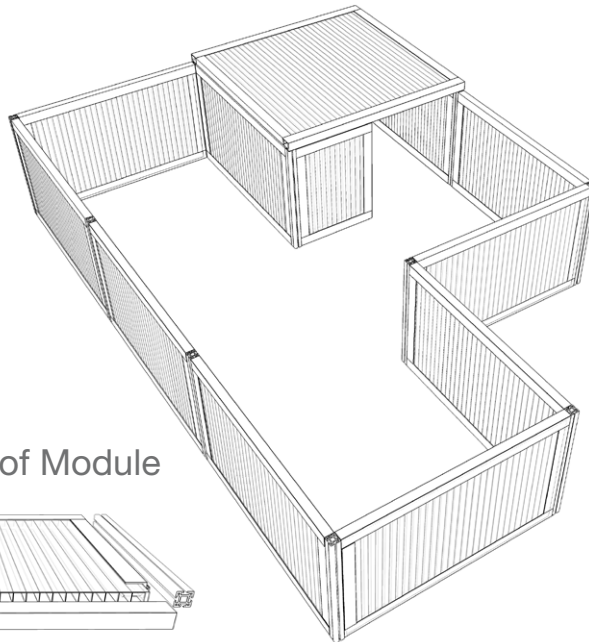

Sample applications

Tomato greenhouse with sliding doors

Elevated cold frame

 RT-Thermolight
RT-Thermolight

 RT-Roof Lights
RT-Dachlichtbänder

 Windows
Fenster

 Do it yourself
Do it yourself

Sample applications

Modular play pen

Single components of Module

Multipurpose shelter with shelves

Applications

- House and garden
- Home and hobby
- Hobby greenhouses
- individual constructions
- Interior fittings
- Composter
- Tomato greenhouses
- Sliding doors
- Partitions
- Modular play pens
- and much more