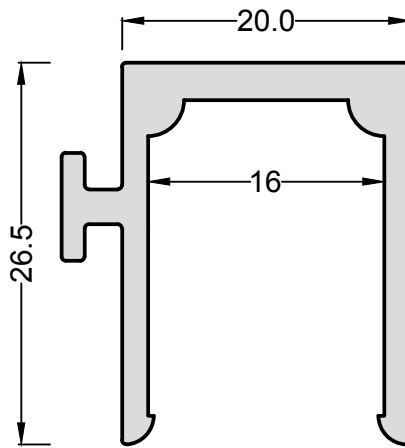

Profile range of 16mm

Corner connection M

Cover profile

All-round profile connector M

Basic profile F

Profile range of 16mm

Basic profile M

Corner connection F