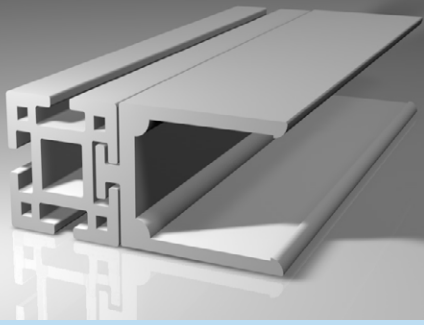

Corner connection M with all-round profile connector F

Corner connection M with Basic profile F

Basic profile M with basic profile F

 RT-Thermolight
RT-Thermolight

 RT-Roof Lights
RT-Dachlichtbänder

 Windows
Fenster