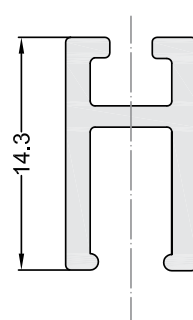

Profile range of 4 and 6 mm MWS

All-round profile connector F for 4 mm

Corner connection M for 4 mm

Basic profile M for 4 & 6 mm

Basic profile F for 4 & 6 mm

Flexi connector

Examples of possible profile combinations 4, 6 + 16mm

Basic profile M for 16mm with all-round profile connector F and basic profile M for 4mm MWS

Solid corner with corner connection M and two basic profiles F

2 basic profiles M connected by Flexi connector, e. g. for flexible pivots or hinged covers