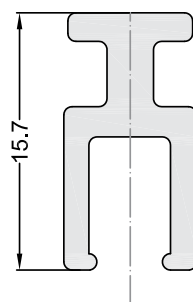

Profile range of 4 and 6 mm MWS

All-round profile connector F for 4 mm

Corner connection M for 4 mm

Basic profile M for 4 & 6 mm

Basic profile F for 4 & 6 mm

Flexi connector

Examples of possible profile combinations 4, 6 + 16mm

Basic profile M for 16mm with all-round profile connector F and basic profile M for 4mm MWS

Solid corner with corner connection M and two basic profiles F

2 basic profiles M connected by Flexi connector, e. g. for flexible pivots or hinged covers