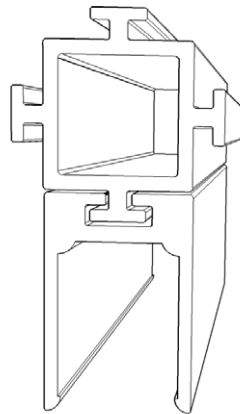

Examples of possible profile combinations 16mm

Basic profile F with all-round profile connector M