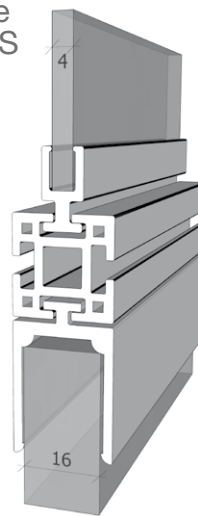

Basic profile M for 16mm with all-round profile connector F and basic profile M for 4mm MWS

Solid corner with corner connection M and two basic profiles F

2 basic profiles M connected by Flexi connector, e. g. for flexible pivots or hinged covers