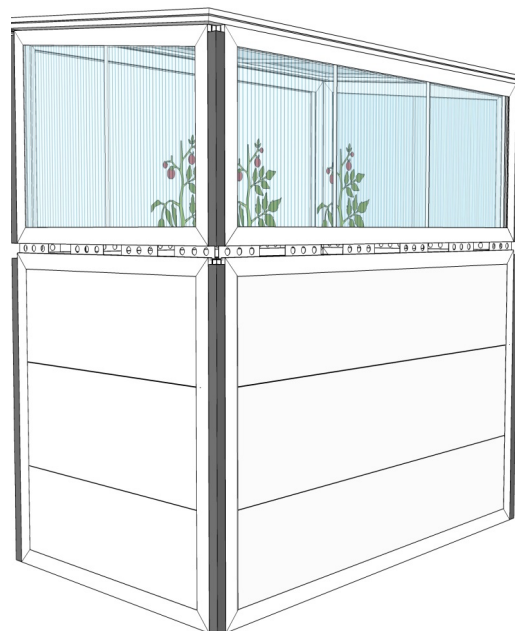

Translucent Building Elements
Lichtbauelemente

Multi Function Panels
Multi-Funktions-Paneele

U-Panels
U-Paneele

Creativity

Profile advantages

- an innovative addition to well known U- and H-profiles
- finally even vertical applications can be realised
- the ideal solution for hobbyists to realise ideas where a cost effective alternative was missing
- Colour options at fair prices
- When gardening season ends profiles/modules can be de-mounted and stored in a dry place until next season
- recyclable and environmental friendly

Sample applications

Tomato greenhouse with sliding doors

Elevated cold frame

 RT-Thermolight
RT-Thermolight

 RT-Roof Lights
RT-Dachlichtbänder

 Windows
Fenster

 Do it yourself
Do it yourself

Sample applications