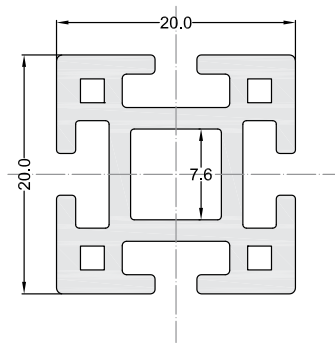

Profile range of 4 and 6 mm MWS

All-round profile connector F for 4 mm