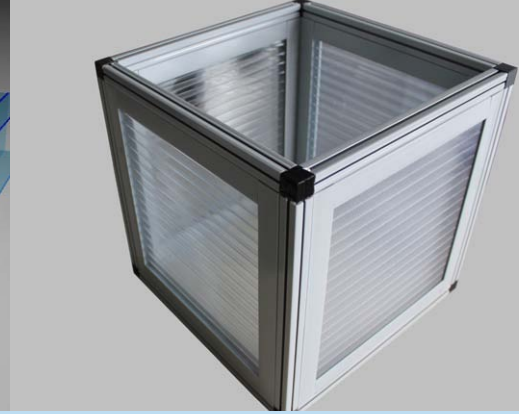

Translucent Building Elements
Lichtbauelemente

Multi Function Panels
Multi-Funktions-Paneele

U-Panels
U-Paneele

Creativity

Advantages of Polycarbonate

- Polycarbonate is a colorable, high impact thermoplastic
- Temperature resistance from -40 to +115°C, temporarily up to 130°C
- Unchanged impact resistance within these temperatures
- good long term performance through UV protection
- recyclable and eco-friendly

Examples of possible profile combinations 16mm

Basic profile F with all-round profile connector M

Basic profile F with pivot profile „Hook“

All-round profile connector F with all-round profile connector M

Corner connection M with all-round profile connector F

Corner connection M with Basic profile F

Basic profile M with basic profile F