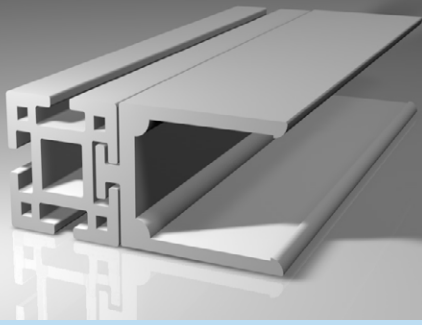

RT-Thermolight
RT-Thermolight

RT-Roof Lights
RT-Dachlichtbänder

Windows
Fenster

Do it yourself
Do it yourself