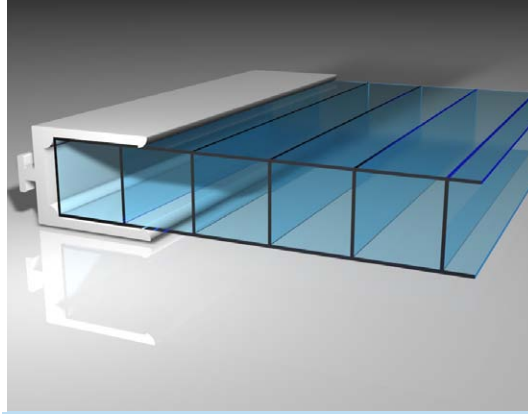

Translucent Building Elements
Lichtbauelemente

Multi Function Panels
Multi-Funktions-Paneele

U-Panels
U-Paneele

Creativity

Advantages of Polycarbonate

- Polycarbonate is a colorable, high impact thermoplastic
- Temperature resistance from -40 to +115°C, temporarily up to 130°C
- Unchanged impact resistance within these temperatures
- good long term performance through UV protection
- recyclable and eco-friendly

Examples of possible profile combinations 16mm

Basic profile F with all-round profile connector M

Basic profile F with pivot profile „Hook“

All-round profile connector F with all-round profile connector M

Corner connection M with all-round profile connector F

Corner connection M with Basic profile F

Basic profile M with basic profile F