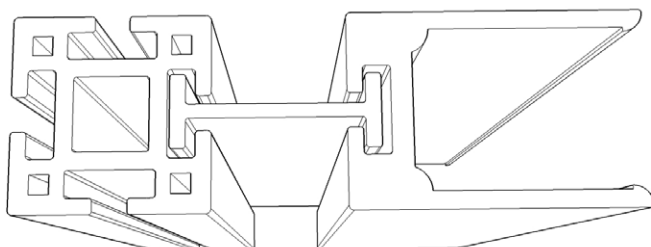

Corner connection M with all-round profile connector F

Corner connection M with Basic profile F

Basic profile M with basic profile F

 RT-Thermolight
RT-Thermolight

 RT-Roof Lights
RT-Dachlichtbänder

 Windows
Fenster

 Do it yourself
Do it yourself

Examples of possible profile combinations 16mm

Corner connection F with all-round profile connector M

2 basic profiles F connected by Flexi connector

All-round profile connector F and basic profile F with Flexi connector