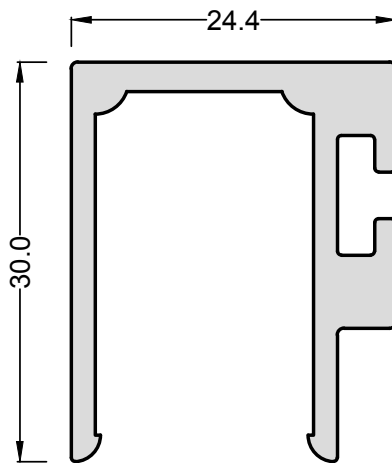

Profile range of 16mm

Corner connection M

Cover profile

All-round profile connector M

Basic profile F

Profile range of 16mm

Basic profile M

Corner connection F