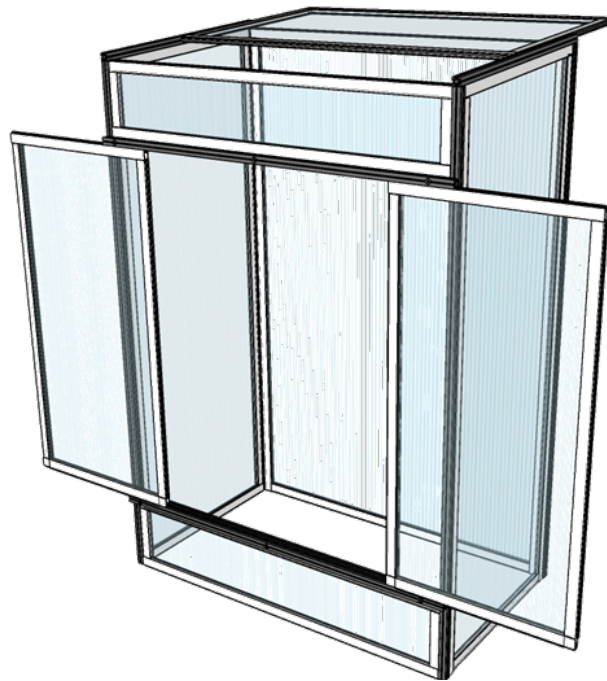

Translucent Building Elements
Lichtbauelemente

Multi Function Panels
Multi-Funktions-Paneele

U-Panels
U-Paneele

Creativity

Profile advantages

- an innovative addition to well known U- and H-profiles
- finally even vertical applications can be realised
- the ideal solution for hobbyists to realise ideas where a cost effective alternative was missing
- Colour options at fair prices
- When gardening season ends profiles/modules can be de-mounted and stored in a dry place until next season
- recyclable and environmental friendly

Sample applications

Tomato greenhouse with sliding doors

Elevated cold frame

 RT-Thermolight
RT-Thermolight

 RT-Roof Lights
RT-Dachlichtbänder

 Windows
Fenster

 Do it yourself
Do it yourself

Sample applications

Modular play pen

Single components of Module

Multipurpose shelter with shelves

Applications

- House and garden
- Home and hobby
- Hobby greenhouses
- individual constructions
- Interior fittings
- Composter
- Tomato greenhouses
- Sliding doors
- Partitions
- Modular play pens
- and much more