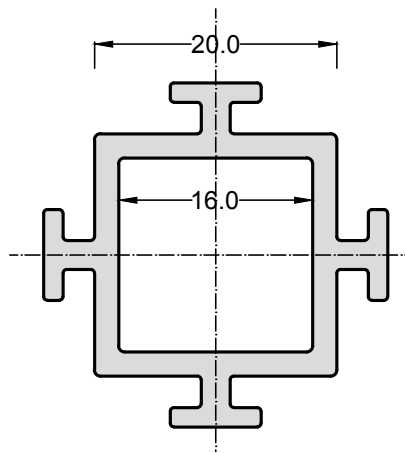

Profile range of 16mm

Corner connection M

Cover profile

All-round profile connector M

Basic profile F

Profile range of 16mm

Basic profile M

Corner connection F