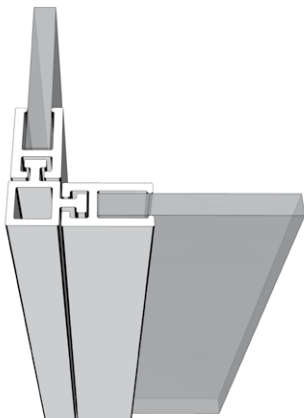

Profile range of 4 and 6 mm MWS

All-round profile connector F for 4 mm

Corner connection M for 4 mm

Basic profile M for 4 & 6 mm

Basic profile F for 4 & 6 mm

Flexi connector

Examples of possible profile combinations 4, 6 + 16mm

Basic profile M for 16mm with all-round profile connector F and basic profile M for 4mm MWS

Solid corner with corner connection M and two basic profiles F

2 basic profiles M connected by Flexi connector, e. g. for flexible pivots or hinged covers