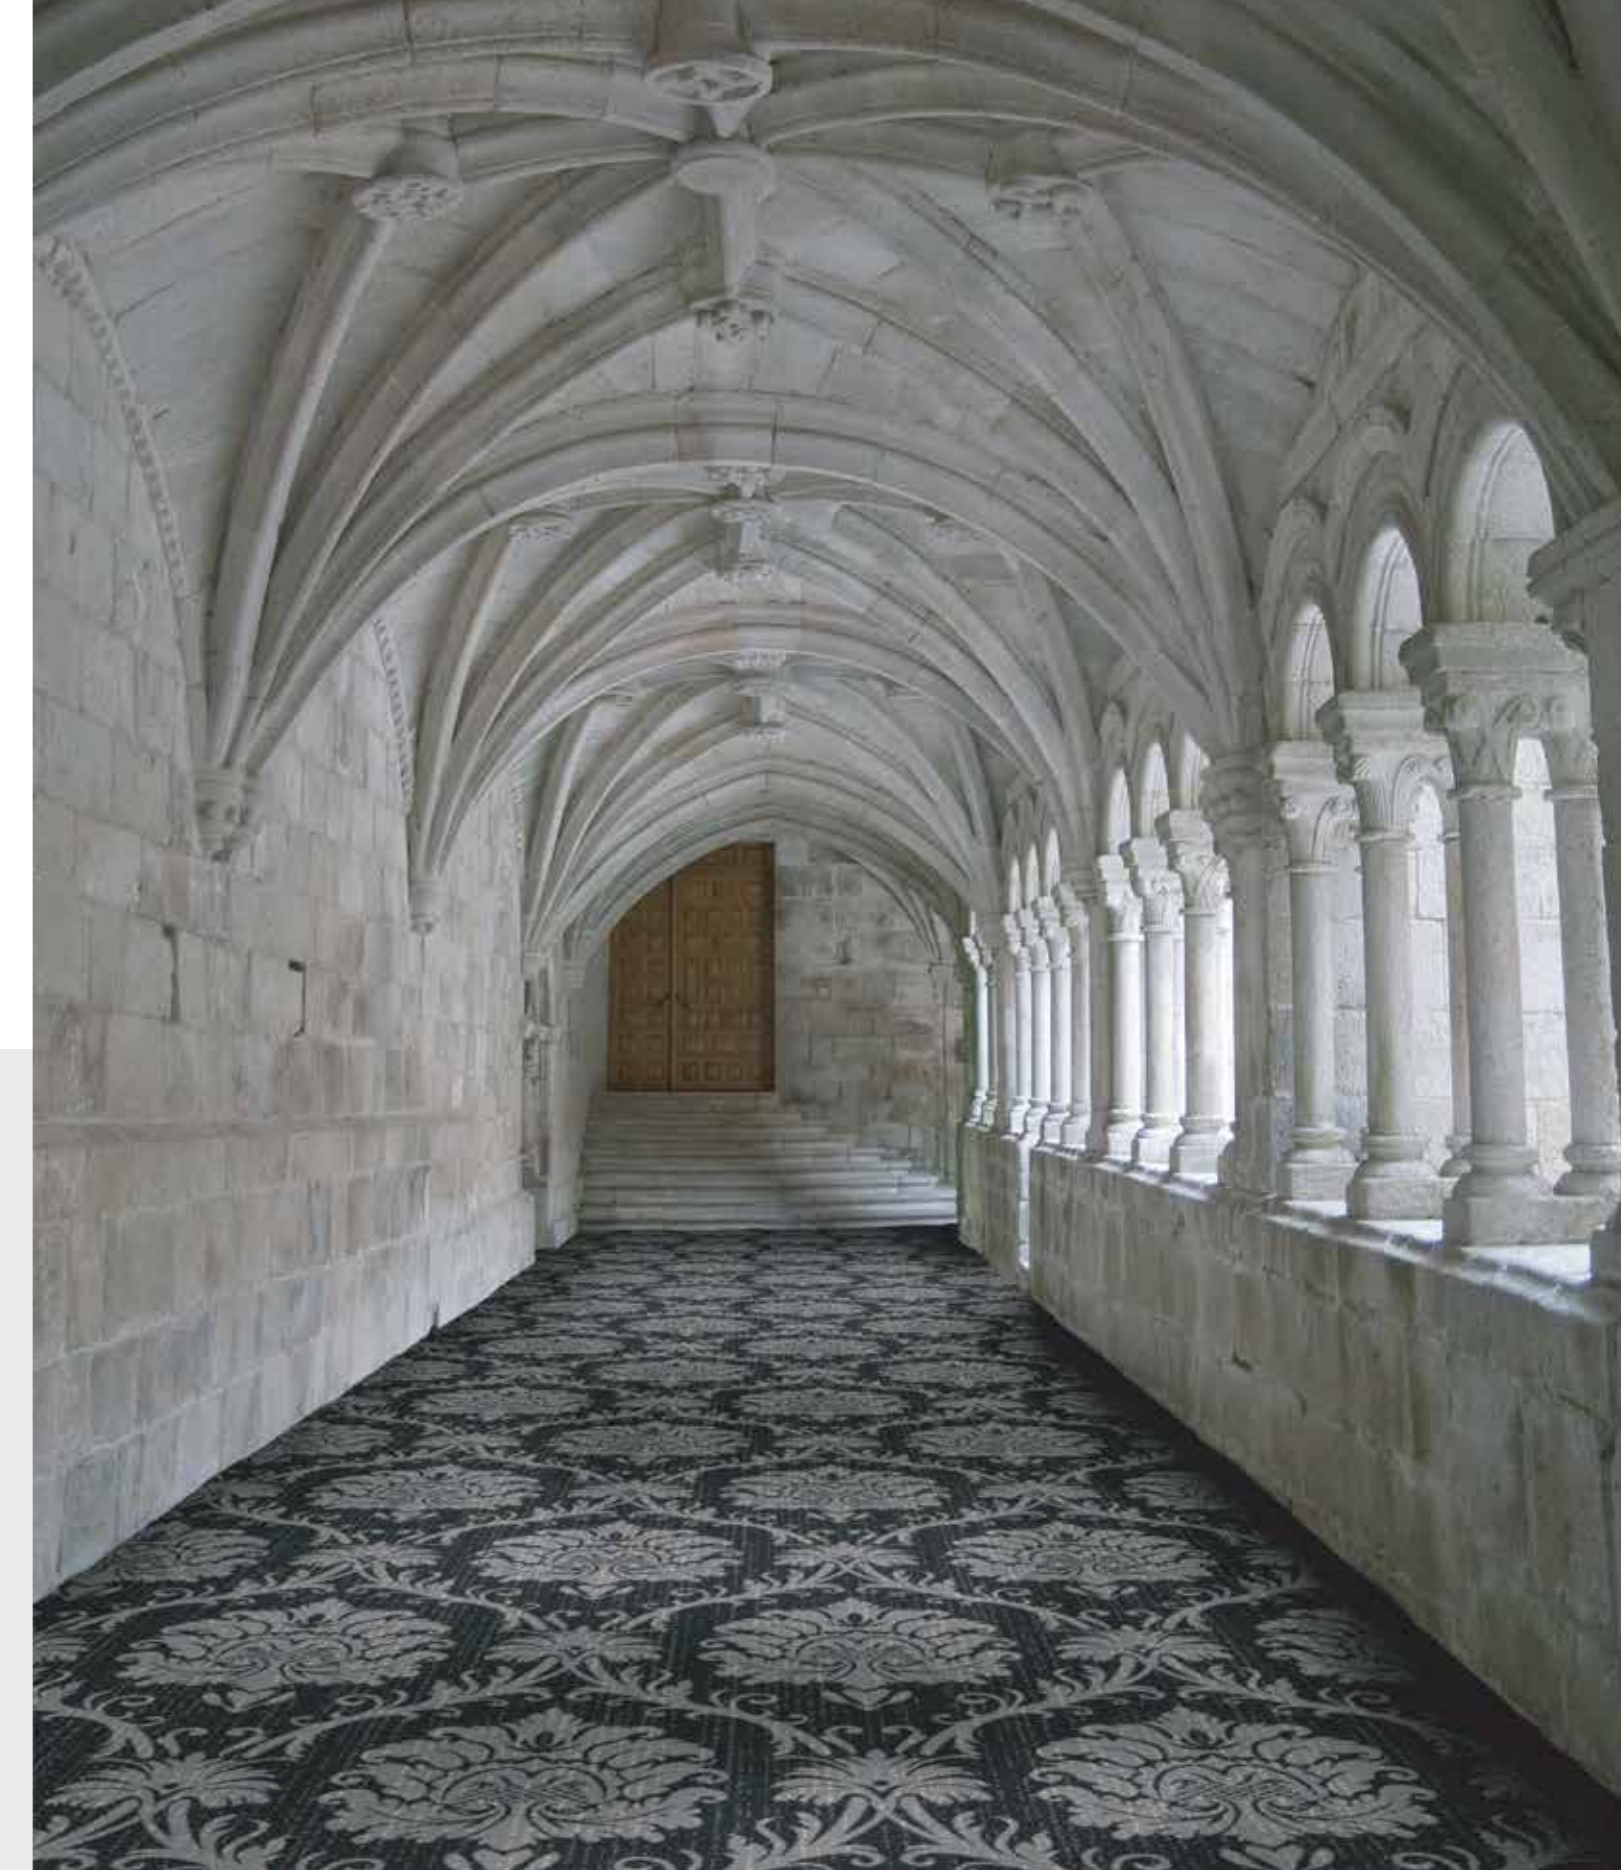

Brintons

Innovative stocked carpets designed for hospitality and leisure

dusk

Brintons – making the world a more beautiful place