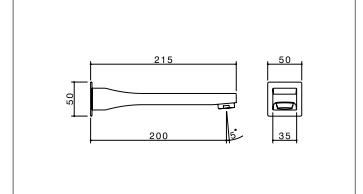

Sink Mixer - 811011C4A

Basin Mixer - 811010C5A

Bath Shower Mixer - 811015C

Bath Shower Mixer w Diverter - 811018C

Wall Bath Mixer - 811019C

Wall Bath Spout (200mm) - 811021C
Wall Basin Outlet (200mm) - 811022C5A