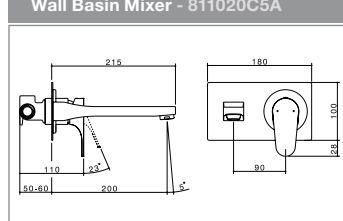

Sink Mixer - 811011C4A

Basin Mixer - 811010C5A

Bath Shower Mixer - 811015C

Bath Shower Mixer w Diverter - 811018C

Wall Bath Mixer - 811019C

Wall Bath Spout (200mm) - 811021C
Wall Basin Outlet (200mm) - 811022C5A