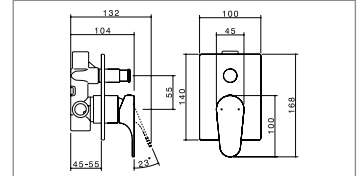

Sink Mixer - 811011C4A

Basin Mixer - 811010C5A

Bath Shower Mixer - 811015C

Bath Shower Mixer w Diverter - 811018C

Wall Bath Mixer - 811019C

Wall Bath Spout (200mm) - 811021C
Wall Basin Outlet (200mm) - 811022C5A