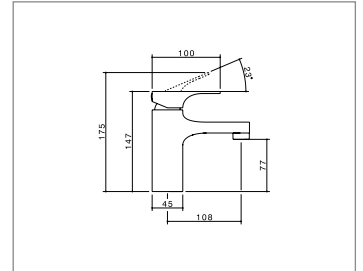

Bath Shower Mixer - 811015C