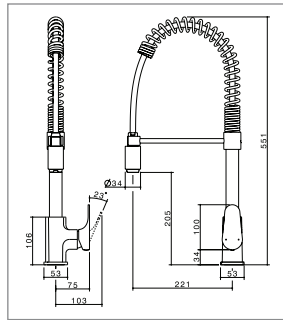

- Modern design with clean lines and smooth surfaces.
- Bath Shower Mixers available as separate body and trim kit for early rough in.
- Pull Down Sink Mixer for added versatility.
- Pull Down Sink Mixer includes a stainless steel braided hose with PVC coating for increased durability.
- Dorf SureFit® installation reduces the risk of scratching during installation
- Basin Mixers WELS 5 star rated and Sink Mixers WELS 4 star rated.
- Match with a variety of Dorf showers and accessories.

Sink Mixer - 811011C4A

Basin Mixer - 811010C5A

Bath Shower Mixer - 811015C

Bath Shower Mixer w Diverter - 811018C

Wall Bath Mixer - 811019C

Wall Bath Spout (200mm) - 811021C
Wall Basin Outlet (200mm) - 811022C5A