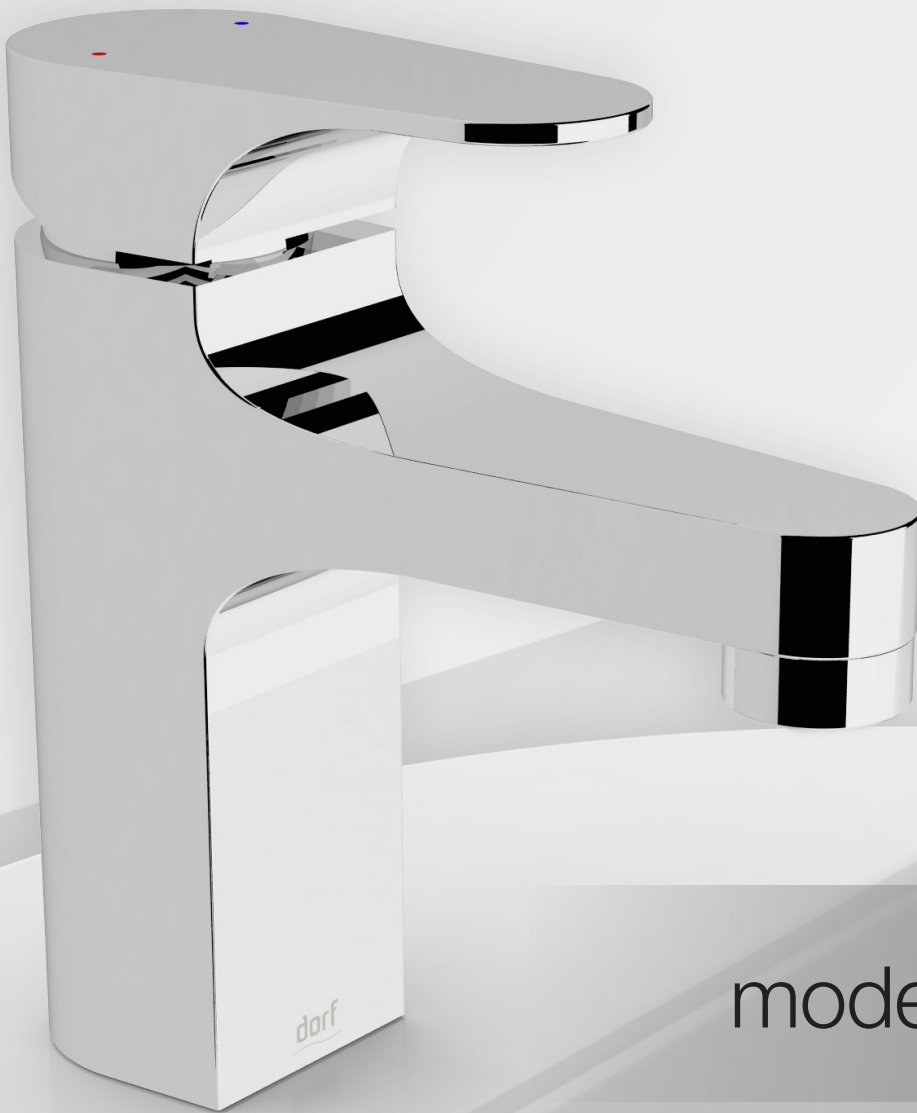

NEW
MIXERS

Viridian

modern design

GWA
Smarter Solutions

viridian

MIXERS

Pull Down Sink Mixer - 811012C4A

The new Dorf Viridian range of tapware delivers affordable products suitable for a wide range of bathrooms and kitchens. With clean lines and smooth surfaces, the Dorf Viridian range offers durable, modern fittings that will stand the test of time.

- Modern design with clean lines and smooth surfaces.
- Bath Shower Mixers available as separate body and trim kit for early rough in.
- Pull Down Sink Mixer for added versatility.
- Pull Down Sink Mixer includes a stainless steel braided hose with PVC coating for increased durability.
- Dorf SureFit® installation reduces the risk of scratching during installation
- Basin Mixers WELS 5 star rated and Sink Mixers WELS 4 star rated.
- Match with a variety of Dorf showers and accessories.

Sink Mixer - 811011C4A

Basin Mixer - 811010C5A

Bath Shower Mixer - 811015C

Bath Shower Mixer w Diverter - 811018C

Wall Bath Mixer - 811019C

Wall Bath Spout (200mm) - 811021C
Wall Basin Outlet (200mm) - 811022C5A