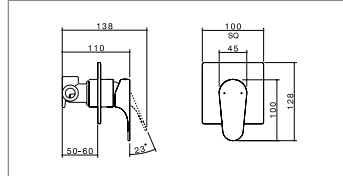

Bath Shower Mixer w Diverter - 811018C