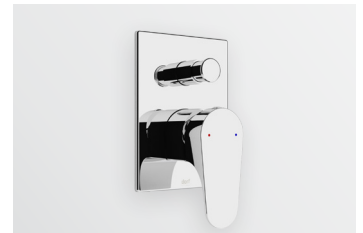

Bath Shower Mixer w Diverter - 811018C