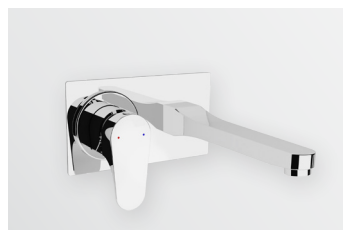

NEW
MIXERS

Viridian

modern design

GWA
Smarter Solutions

viridian

MIXERS

Pull Down Sink Mixer - 811012C4A

The new Dorf Viridian range of tapware delivers affordable products suitable for a wide range of bathrooms and kitchens. With clean lines and smooth surfaces, the Dorf Viridian range offers durable, modern fittings that will stand the test of time.

- Modern design with clean lines and smooth surfaces.
- Bath Shower Mixers available as separate body and trim kit for early rough in.
- Pull Down Sink Mixer for added versatility.
- Pull Down Sink Mixer includes a stainless steel braided hose with PVC coating for increased durability.
- Dorf SureFit® installation reduces the risk of scratching during installation
- Basin Mixers WELS 5 star rated and Sink Mixers WELS 4 star rated.
- Match with a variety of Dorf showers and accessories.

Sink Mixer - 811011C4A

Basin Mixer - 811010C5A

Bath Shower Mixer - 811015C

Bath Shower Mixer w Diverter - 811018C

Wall Bath Mixer - 811019C

Wall Bath Spout (200mm) - 811021C
Wall Basin Outlet (200mm) - 811022C5A