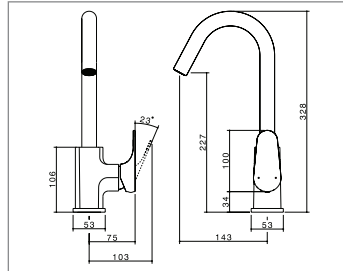

NEW
MIXERS

Viridian

modern design

GWA
Smarter Solutions

viridian

MIXERS

Pull Down Sink Mixer - 811012C4A

The new Dorf Viridian range of tapware delivers affordable products suitable for a wide range of bathrooms and kitchens. With clean lines and smooth surfaces, the Dorf Viridian range offers durable, modern fittings that will stand the test of time.

- Modern design with clean lines and smooth surfaces.
- Bath Shower Mixers available as separate body and trim kit for early rough in.
- Pull Down Sink Mixer for added versatility.
- Pull Down Sink Mixer includes a stainless steel braided hose with PVC coating for increased durability.
- Dorf SureFit® installation reduces the risk of scratching during installation
- Basin Mixers WELS 5 star rated and Sink Mixers WELS 4 star rated.
- Match with a variety of Dorf showers and accessories.

Sink Mixer - 811011C4A

Basin Mixer - 811010C5A

Bath Shower Mixer - 811015C

Bath Shower Mixer w Diverter - 811018C

Wall Bath Mixer - 811019C

Wall Bath Spout (200mm) - 811021C
Wall Basin Outlet (200mm) - 811022C5A