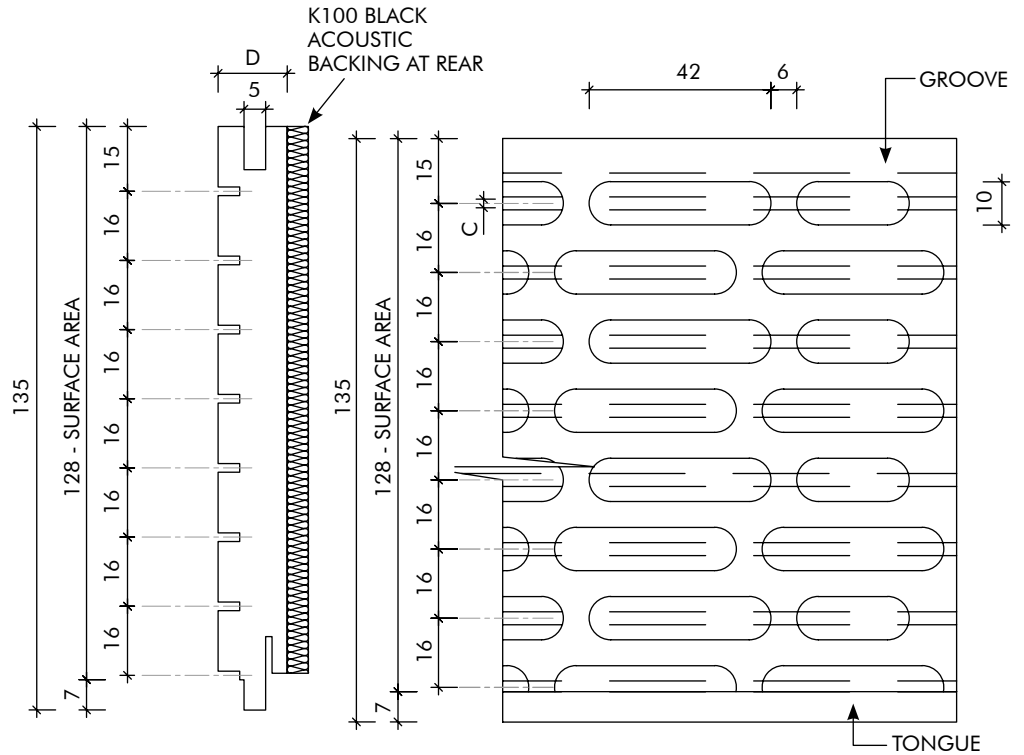

KEY R-LINE

KEYSTONE
LININGS & ACOUSTICS

A graphic element consisting of a grid of blue dots of varying sizes, arranged in a pattern that suggests a key or a stone, positioned to the right of the company name.

We bring Architects Imagination to Life

www.KeystoneLinings.com.au

KR2 PATTERNS

KEY R-LINE

KR2/16/C

LEGEND	
A	R - LINE LENGTH
B	R - LINE WIDTH
C	GROOVE WIDTH
D	THICKNESS

KEY INFORMATION	
PATTERN	KR2
SPACING	16mm

GROOVE WIDTHS/ PERCENTAGE OF OPEN AREA			
GROOVE WIDTH (mm)	2	3	-
OPEN AREA (%)	10.9	15.9	-

03 SIDE VIEW
Scale - NTS

04 PERFORATION DETAIL
Scale - NTS

02 FACE VIEW
Scale - NTS

01 REAR VIEW
Scale - NTS

KEY R-LINE

KR2/32/C

LEGEND	
A	R - LINE LENGTH
B	R - LINE WIDTH
C	GROOVE WIDTH
D	THICKNESS

KEY INFORMATION	
PATTERN	KR2
SPACING	32mm

GROOVE WIDTHS/ PERCENTAGE OF OPEN AREA			
GROOVE WIDTH (mm)	2	3	-
OPEN AREA (%)	5.4	8.1	-