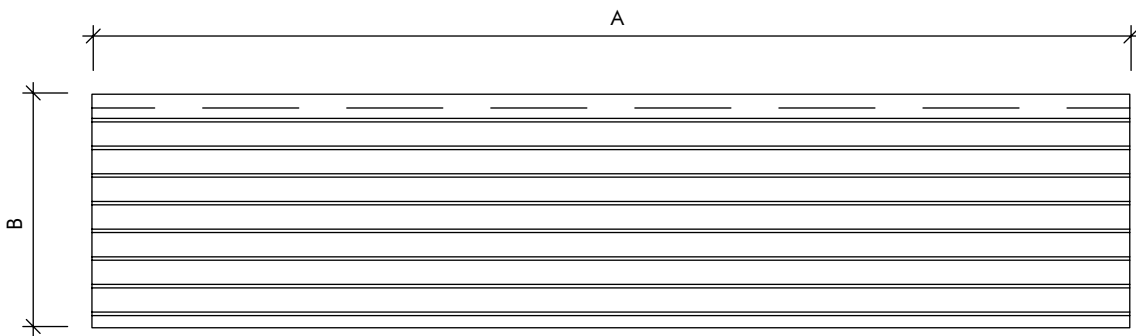

KEY R-LINE

KEYSTONE
LININGS & ACOUSTICS

A graphic element consisting of a grid of blue dots of varying sizes, arranged in a pattern that suggests a key or a stone, positioned to the right of the company name.

We bring Architects Imagination to Life

www.KeystoneLinings.com.au

KR2 PATTERNS

KEY R-LINE

KR2/16/C

LEGEND	
A	R - LINE LENGTH
B	R - LINE WIDTH
C	GROOVE WIDTH
D	THICKNESS

KEY INFORMATION	
PATTERN	KR2
SPACING	16mm

GROOVE WIDTHS/ PERCENTAGE OF OPEN AREA			
GROOVE WIDTH (mm)	2	3	-
OPEN AREA (%)	10.9	15.9	-

03 SIDE VIEW
Scale - NTS

04 PERFORATION DETAIL
Scale - NTS

02 FACE VIEW
Scale - NTS

01 REAR VIEW
Scale - NTS

KEY R-LINE