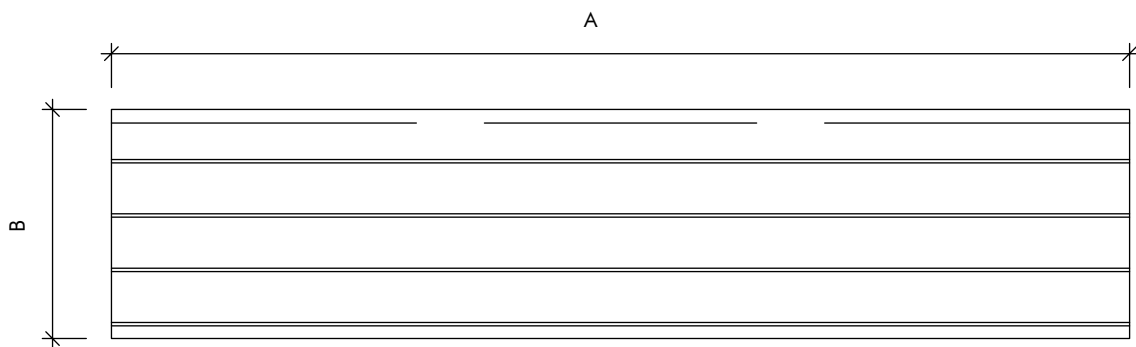

KEY R-LINE

KEYSTONE
LININGS & ACOUSTICS

A graphic element consisting of a grid of blue dots of varying sizes, arranged in a pattern that suggests a key or a stone, positioned to the right of the company name.

GROOVE WIDTHS/ PERCENTAGE OF OPEN AREA			
GROOVE WIDTH (mm)	2	3	-
OPEN AREA (%)	10.9	15.9	-

03 SIDE VIEW
Scale - NTS

04 PERFORATION DETAIL
Scale - NTS

02 FACE VIEW
Scale - NTS

01 REAR VIEW
Scale - NTS

KEY R-LINE

KR2/32/C

LEGEND	
A	R - LINE LENGTH
B	R - LINE WIDTH
C	GROOVE WIDTH
D	THICKNESS

KEY INFORMATION	
PATTERN	KR2
SPACING	32mm

GROOVE WIDTHS/ PERCENTAGE OF OPEN AREA			
GROOVE WIDTH (mm)	2	3	-
OPEN AREA (%)	5.4	8.1	-

03 SIDE VIEW
Scale - NTS

04 PERFORATION DETAIL
Scale - NTS

02 FACE VIEW
Scale - NTS

01 REAR VIEW
Scale - NTS

Level 1, 7-8 Davis Road,
Wetherill Park, NSW 2164
02 9604 8813
www.KeystoneLinings.com.au