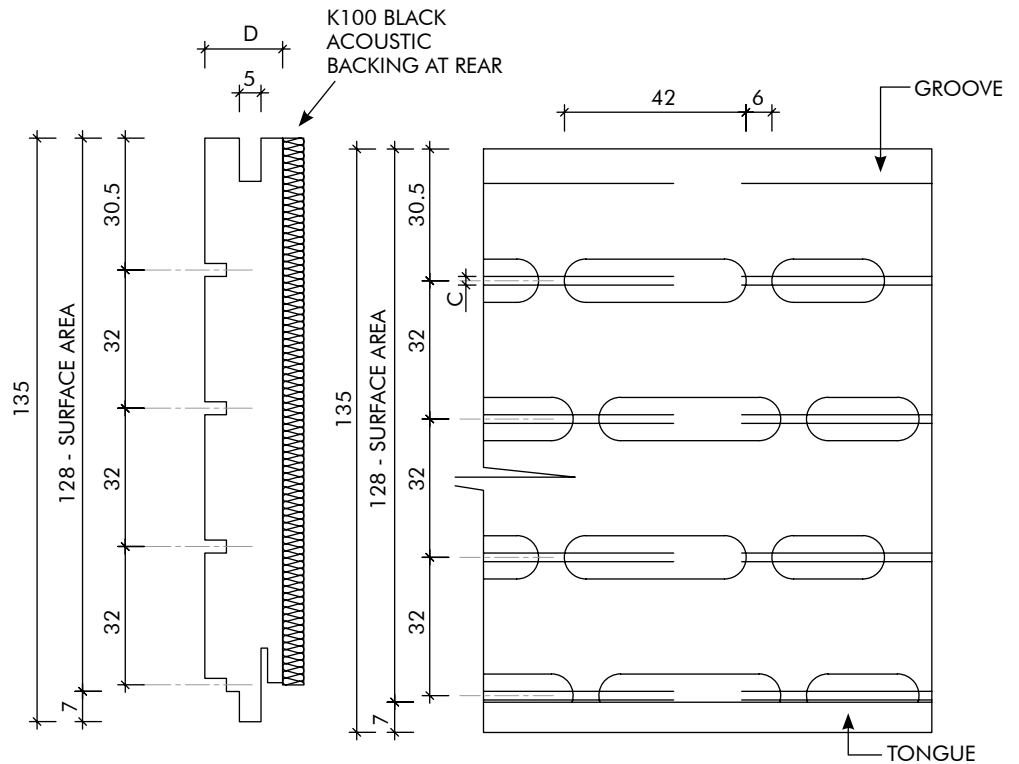

We bring Architects Imagination to Life

www.KeystoneLinings.com.au

KR2 PATTERNS

KEY R-LINE

KR2/16/C

LEGEND	
A	R - LINE LENGTH
B	R - LINE WIDTH
C	GROOVE WIDTH
D	THICKNESS

KEY INFORMATION	
PATTERN	KR2
SPACING	16mm

GROOVE WIDTHS/ PERCENTAGE OF OPEN AREA			
GROOVE WIDTH (mm)	2	3	-
OPEN AREA (%)	10.9	15.9	-

03 SIDE VIEW
Scale - NTS

04 PERFORATION DETAIL
Scale - NTS

02 FACE VIEW
Scale - NTS

01 REAR VIEW
Scale - NTS

KEY R-LINE

KR2/32/C

LEGEND	
A	R - LINE LENGTH
B	R - LINE WIDTH
C	GROOVE WIDTH
D	THICKNESS

KEY INFORMATION	
PATTERN	KR2
SPACING	32mm

GROOVE WIDTHS/ PERCENTAGE OF OPEN AREA			
GROOVE WIDTH (mm)	2	3	-
OPEN AREA (%)	5.4	8.1	-

03 SIDE VIEW
Scale - NTS

04 PERFORATION DETAIL
Scale - NTS

02 FACE VIEW
Scale - NTS

01 REAR VIEW
Scale - NTS

Level 1, 7-8 Davis Road,
Wetherill Park, NSW 2164
02 9604 8813
www.KeystoneLinings.com.au