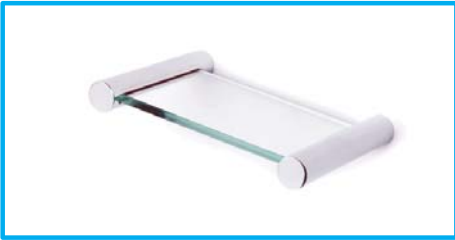

RIALTO Range

Barben bathware collection

Single Towel Rail
R-0014 (420mm)
R-0016 (620mm)
R-0019 (920mm)

Double Towel Rail
R-5016 (620mm)
R-5019 (920mm)

Soap Dish
R-107

Shower Shelf
R-99955

Soap Dish
R-107W

Shower Shelf
R-9993W

Towel Ring
R-103

Towel Ring
R-1032

Toilet Roll Holder
R-1309

Toilet Roll Holder
R-1309D

Hand Towel Holder
R-103D

Robe Hook
R-105

Dress Trim
R-DT

Robe Hook
R-1052