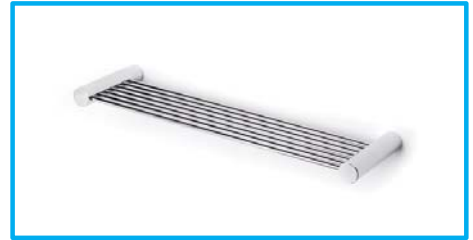

RIALTO Range

Barben bathware collection

Single Towel Rail
R-0014 (420mm)
R-0016 (620mm)
R-0019 (920mm)

Double Towel Rail
R-5016 (620mm)
R-5019 (920mm)

Soap Dish
R-107

Shower Shelf
R-99955

Soap Dish
R-107W

Shower Shelf
R-9993W

Towel Ring
R-103

Towel Ring
R-1032

Toilet Roll Holder
R-1309

Toilet Roll Holder
R-1309D

Hand Towel Holder
R-103D

Robe Hook
R-105

Dress Trim
R-DT

Robe Hook
R-1052