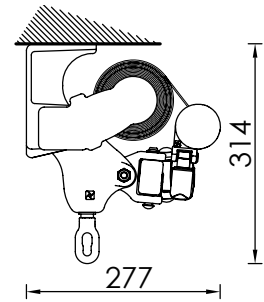

AVAILABLE COLOURS

White

Ivory

Grey

Black

Axis R Pitch Folding Arm Awning

Ceiling Installation

Wall Installation

Minimum width per projection	
Projection	Min. Width
160	191
210	241
260	291
310	341
360	391
410	431

* 2 refers to testing under European Standard EN 13561, (winds up to 39km/h). Which is also the Australian Standard for retractable awnings. Awnings must be mounted as per specified and awning always retracted in windy conditions.