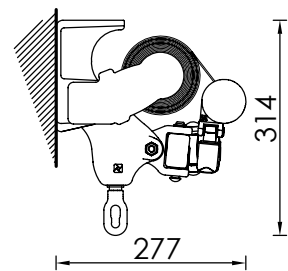

Minimum width per projection	
Projection	Min. Width
160	191
210	241
260	291
310	341
360	391
410	431

* 2 refers to testing under European Standard EN 13561, (winds up to 39km/h). Which is also the Australian Standard for retractable awnings. Awnings must be mounted as per specified and awning always retracted in windy conditions.