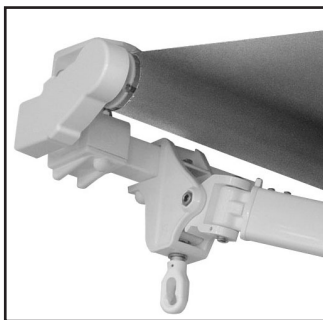

The R-Pitch can be operated with the press of a button via motorisation, or the more cost effective manual operation.

Our unique Balteus Arms feature market leading technologies and can last up to 3 times the longevity of our competitors products.

AVAILABLE COLOURS

White

Ivory

Grey

Black

Axis R Pitch Folding Arm Awning

Ceiling Installation

Wall Installation