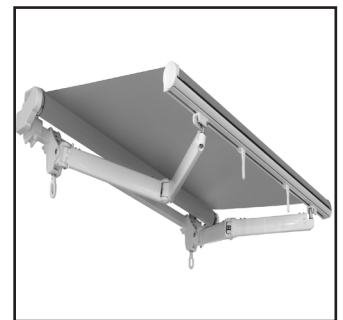

Folding Arm Awnings offer perfect sun protection versatility by being retracted back to the wall when not in use, or fully projected to give you the desired protection from the elements.

The beauty of the R-Pitch is it gives the home owner the ability to adjust the pitch of the awning themselves, for example to follow the setting sun.

AVAILABLE COLOURS

White

Ivory

Grey

Black

Axis R Pitch Folding Arm Awning

Ceiling Installation

Wall Installation