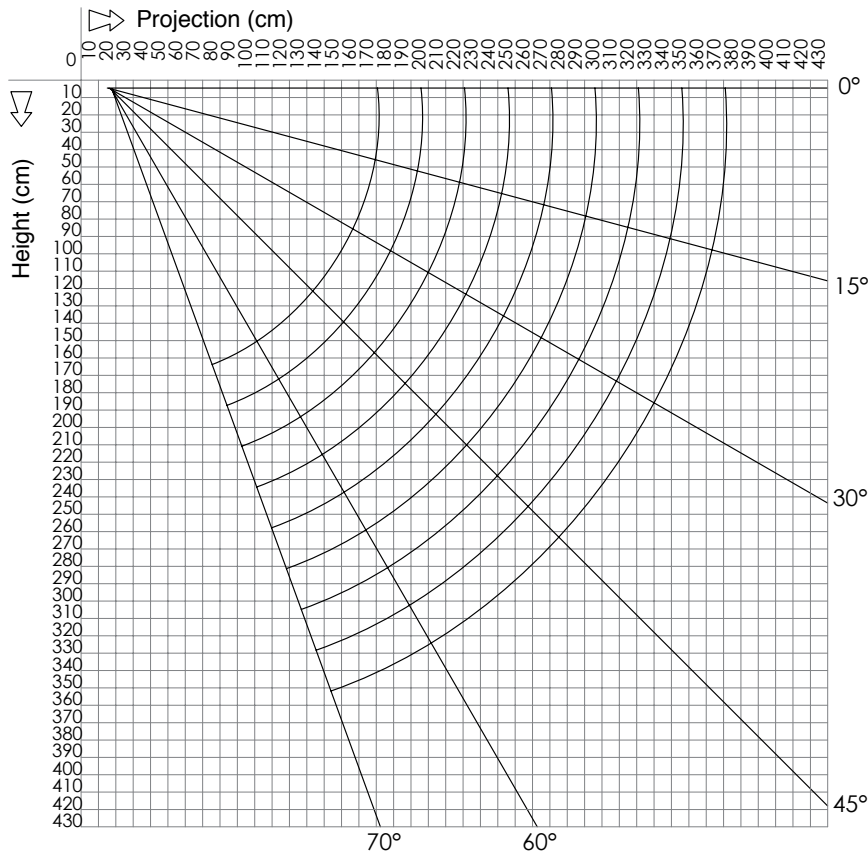

Axis R Pitch Folding Arm Awning