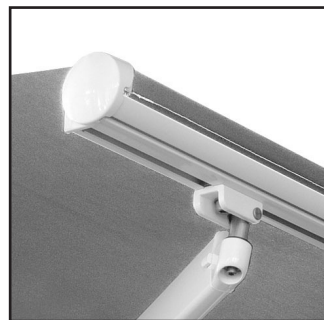

AVAILABLE COLOURS

White

Ivory

Grey

Black

Axis R Pitch Folding Arm Awning

Ceiling Installation

Wall Installation