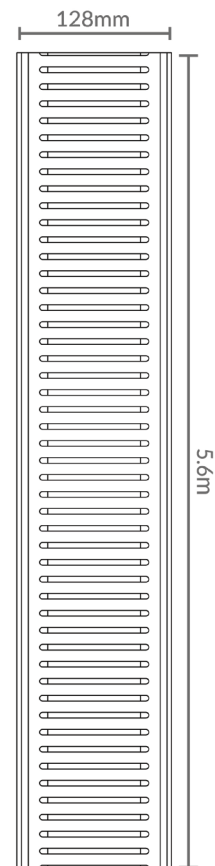

PRODUCT SPECIFICATIONS

Product	128 Storm Water Midnight Next Generation
Code	L128SWGMINXT
Colour	Midnight Black
Length	5.6m
Width	128mm
Depth	19mm (Top Only)
Material	Anodised Aluminium
Applications	Outdoor
Features	<ul style="list-style-type: none"> • Sleek Design • Easy Installation • High Water Flow • Lifetime Rustproof Warranty • UV Stable

* Total length is 5.8m, total usable length is 5.6m to allow for any wastage during the anodising process.

* Regular, gentle cleaning with soapy water is recommended. Do not use abrasive cloths or acidic chemicals on the grates.