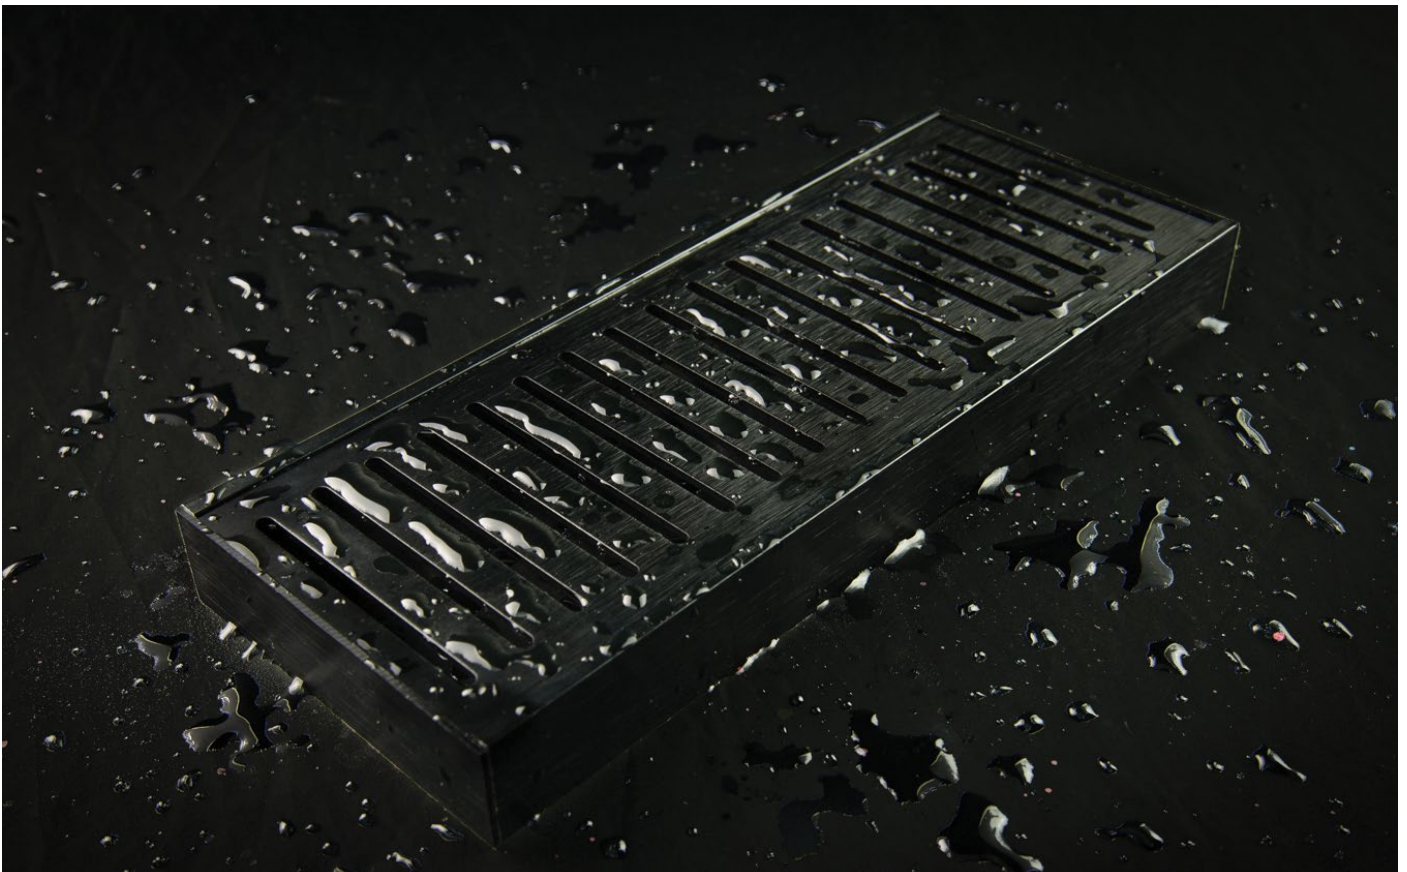

WIDE STANDARD FLOOR GRATE (WSFG)

- 100MM WIDE
- PERFECT FOR LARGE FORMAT TILES
- VERSATILITY TO CHANGE TO TOP TRAY FOR VARIETY
- INDOOR/OUTDOOR USAGE

WIDE STANDARD FLOOR GRATE (WSFG)

Size	5600 x 100 x 26
Code	LCWFGRATE
Length	Up to 5.6m
Colour	Silk Silver

Triple anodised aluminium drainage solution for indoor applications.
Can be cut to desired length.

MIDNIGHT WIDE STANDARD FLOOR GRATE (MWSFG)

- 100MM WIDE
- PERFECT FOR INDOOR WET AREAS
- VERSATILITY TO CHANGE TO TOP TRAY FOR VARIETY

MIDNIGHT WIDE STANDARD FLOOR GRATE (MWSFG)

Size	5600 x 100 x 26
Code	LCMWFGRATE
Length	Up to 5.6m
Colour	Midnight Black

Triple anodised aluminium drainage for indoor applications only.
Can be cut to desired length or extended with Lauxes joiners.