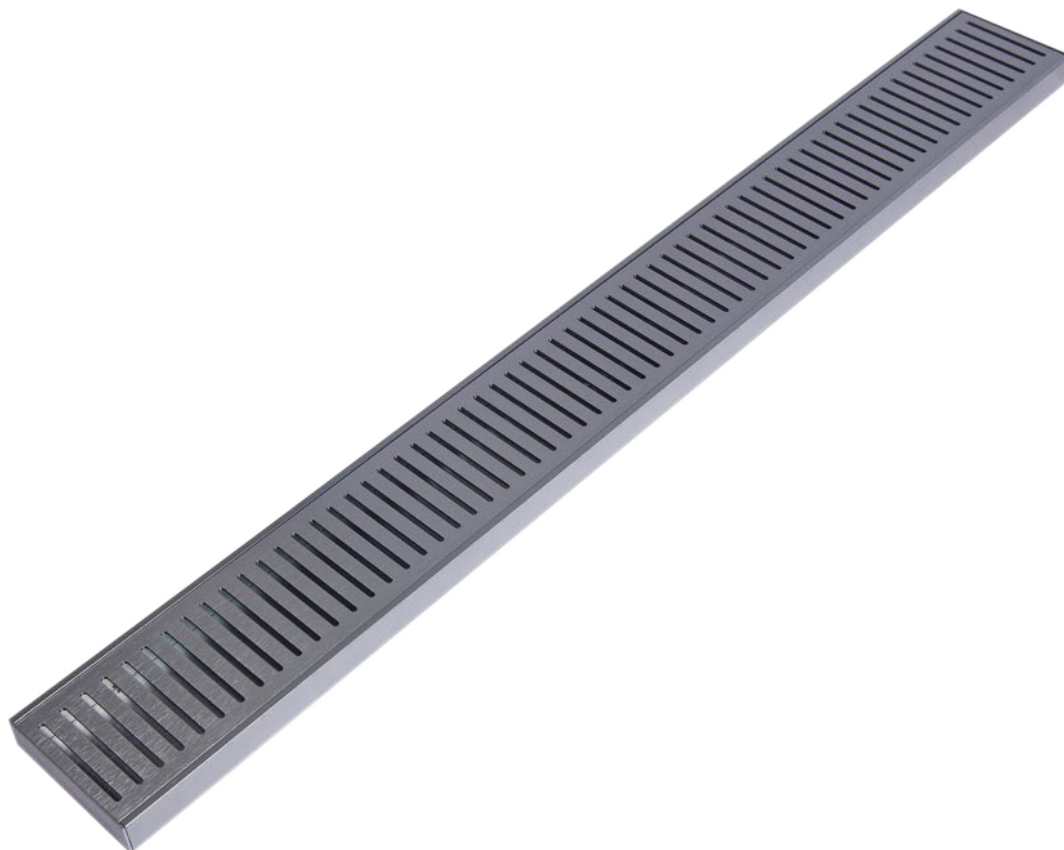

WIDE STANDARD FLOOR GRATE (WSFG)

- 100MM WIDE
- PERFECT FOR LARGE FORMAT TILES
- VERSATILITY TO CHANGE TO TOP TRAY FOR VARIETY
- INDOOR/OUTDOOR USAGE

WIDE STANDARD FLOOR GRATE (WSFG)

Size	5600 x 100 x 26
Code	LCWFGRATE
Length	Up to 5.6m
Colour	Silk Silver

Triple anodised aluminium drainage solution for indoor applications.
Can be cut to desired length.

MIDNIGHT WIDE STANDARD FLOOR GRATE (MWSFG)

- 100MM WIDE
- PERFECT FOR INDOOR WET AREAS
- VERSATILITY TO CHANGE TO TOP TRAY FOR VARIETY

MIDNIGHT WIDE STANDARD FLOOR GRATE (MWSFG)

Size	5600 x 100 x 26
Code	LCMWFGRATE
Length	Up to 5.6m
Colour	Midnight Black

Triple anodised aluminium drainage for indoor applications only.
Can be cut to desired length or extended with Lauxes joiners.