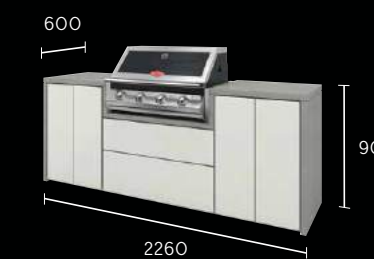

BOK43WG

2.6M SIGNATURE OUTDOOR KITCHEN

- Made to suit **Signature 4 burner built-in BBQ**
- Spacious area to prepare your ingredients
- Premium quartz stone worktops, side panels and doors
- Designed to ensure the BBQ and refrigerator perform at their peak
- Hands free, push to open doors and drawers

Appliances to go with the kitchen (not included)
Signature 4 burner BBQ: BS12840(S), BS12340, BSB2040SA, Outdoor refrigerator: BS28200

Extra accessories: built-in brackets
Optional accessories: natural gas conversion kit

BOK40WG

2.3M SIGNATURE OUTDOOR KITCHEN

- Made to suit **Signature 4 burner built-in BBQ**
- Spacious area to prepare your ingredients
- Premium quartz stone worktops, side panels and doors
- Designed to ensure the BBQ performs at its peak
- Hands free, push to open doors and drawers