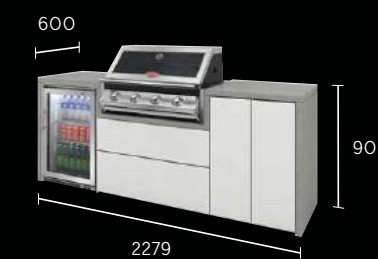

Appliances to go with the kitchen (not included)
Signature 4 burner BBQ: BS12840(S), BS12340, BSB2040SA, Outdoor refrigerator: BS28130

Extra accessories: built-in brackets
Optional accessories: natural gas conversion kit