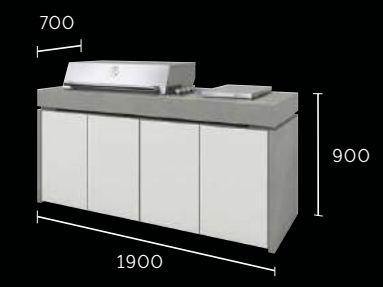

Appliances to go with the kitchen (not included)
Signature Proline 6 burner BBQ: BSH158SA, BSL158SA, Wok burner: BSW318SA

Optional accessories:
Rear panels for island installation, LP gas conversion kit