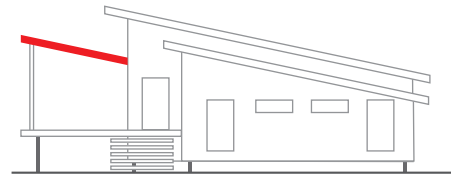

NOUVEAU IS AVAILABLE IN THESE MODERN AND STYLISH COLOURS TO SUIT CONTEMPORARY DESIGNS

The Nouveau is a contemporary profile featuring clean straight lines with unmatched durability and performance. The Nouveau roof tile is perfectly suited to any modern design.

THE RESULT IS BETTER PROTECTION AGAINST THE ELEMENTS EVEN AT A LOW 12° PITCH.

Monier Terracotta roof tiles are of a quality that is second to none. They are outstandingly durable and have excellent depth and intensity of colour. In fact, their colour will never fade. Which is why Monier terracotta roof tiles are guaranteed for both colour and performance for 50 years.

The Nouveau roof tiles not only offer the timeless beauty, longevity and creative design flexibility that is offered by terracotta, but now allows you to achieve modern roof designs such as:

Skillion:

Variable pitch roof:

* Please refer Construction Requirement for Your Monier Roof for install requirements to achieve a 12° pitch.

** Full copy of report available: <http://www.monier.com.au/Professional/Download/Technical-Manuals.aspx>