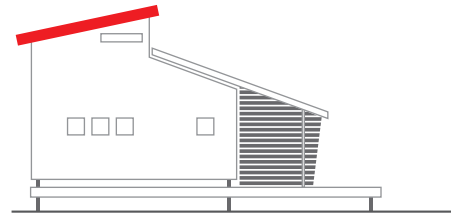

NOUVEAU IS AVAILABLE IN THESE MODERN AND STYLISH COLOURS TO SUIT CONTEMPORARY DESIGNS

The Nouveau is a contemporary profile featuring clean straight lines with unmatched durability and performance. The Nouveau roof tile is perfectly suited to any modern design.

THE RESULT IS BETTER PROTECTION AGAINST THE ELEMENTS EVEN AT A LOW 12° PITCH.

Monier Terracotta roof tiles are of a quality that is second to none. They are outstandingly durable and have excellent depth and intensity of colour. In fact, their colour will never fade. Which is why Monier terracotta roof tiles are guaranteed for both colour and performance for 50 years.

The Nouveau roof tiles not only offer the timeless beauty, longevity and creative design flexibility that is offered by terracotta, but now allows you to achieve modern roof designs such as:

Skillion:

Variable pitch roof:

* Please refer Construction Requirement for Your Monier Roof for install requirements to achieve a 12° pitch.

** Full copy of report available: <http://www.monier.com.au/Professional/Download/Technical-Manuals.aspx>