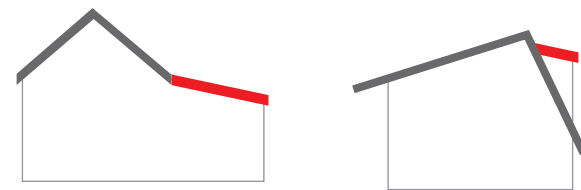

Variable pitch roof:

* Please refer Construction Requirement for Your Monier Roof for install requirements to achieve a 12° pitch.

** Full copy of report available: <http://www.monier.com.au/Professional/Download/Technical-Manuals.aspx>