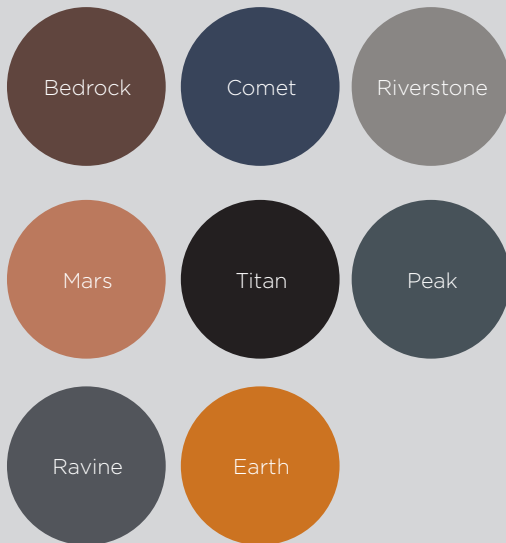

 Colour that lasts a life time

 No rusting or corroding

 Better acoustic insulation

 Better thermal insulation

 Now available at 12° pitch.

NOUVEAU IS AVAILABLE IN THESE MODERN AND STYLISH COLOURS TO SUIT CONTEMPORARY DESIGNS

The Nouveau is a contemporary profile featuring clean straight lines with unmatched durability and performance. The Nouveau roof tile is perfectly suited to any modern design.

THE RESULT IS BETTER PROTECTION AGAINST THE ELEMENTS EVEN AT A LOW 12° PITCH.