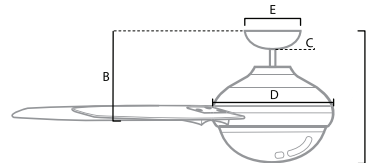

ENERGY INFORMATION		
Airflow	4,380	<i>CFM at high speed</i>
Electricity Use	46	<i>Watts at high speed</i>
Airflow Efficiency	95	<i>CFM/Watts at high speed</i>

DIMENSIONS AND MEASUREMENT (in centimeters)			
	STANDARD	ANGLED	FLUSH
A	-	-	-
B	23.09	106.91	-
C	7.2	7.2	-
D	26.16	26.16	-
E	16.48	16.48	-
F	34.47	118.29	-