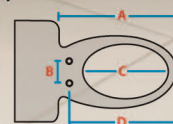

BA-08 A/E (Elongated Seat)

This Bidet will fit on your existing toilet suite if the measurements of your pan are:

- A: 520mm or above
- B: Between 140 -195mm
- C: 340mm or above
- D: 400mm or above