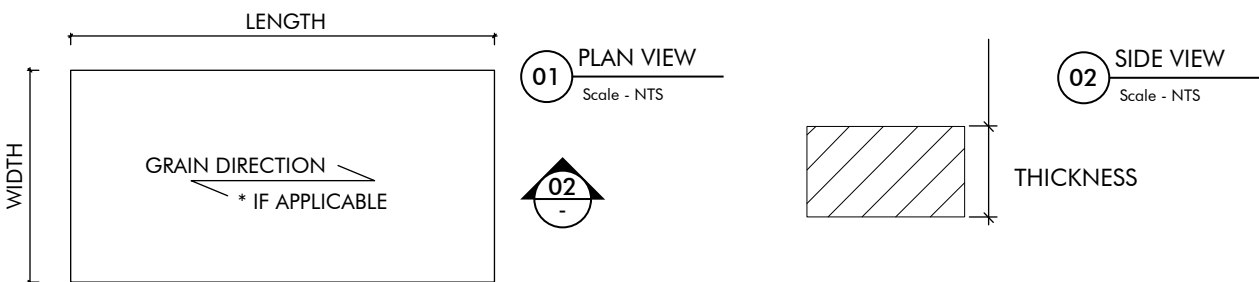

KEY-ECLIPSE

KEYSTONE
LININGS & ACOUSTICS

A graphic element consisting of a grid of blue dots of varying sizes, arranged in a pattern that suggests a keyhole or a stylized 'K'.

We bring Architects Imagination to Life

www.KeystoneLinings.com.au

KEY-ECLIPSE

STANDARD SHEET SIZE AVAILABILITY

KEY-ECLIPSE	FR MDF - NATURAL				
	9mm	12mm	16mm	18mm	25mm
3050 x 1220	✓	✓	✓	✓	✓
2440 x 1220	✓	✓	✓	✓	✓
Weights (Kg/m²)	7.0	9.0	11.6	13.1	17.6

KEY-ECLIPSE	FR MDF - BLACK				
	9mm	12mm	16mm	18mm	25mm
3050 x 1220	-	✓	✓	✓	-
2440 x 1220	-	✓	✓	✓	-
Weights (Kg/m²)	-	9.0	11.6	13.1	-

THE PONDS

SUNSHINE COAST UNI HOSPITAL

WOODLEIGH SCHOOL HOMESTEADS STAGE 2