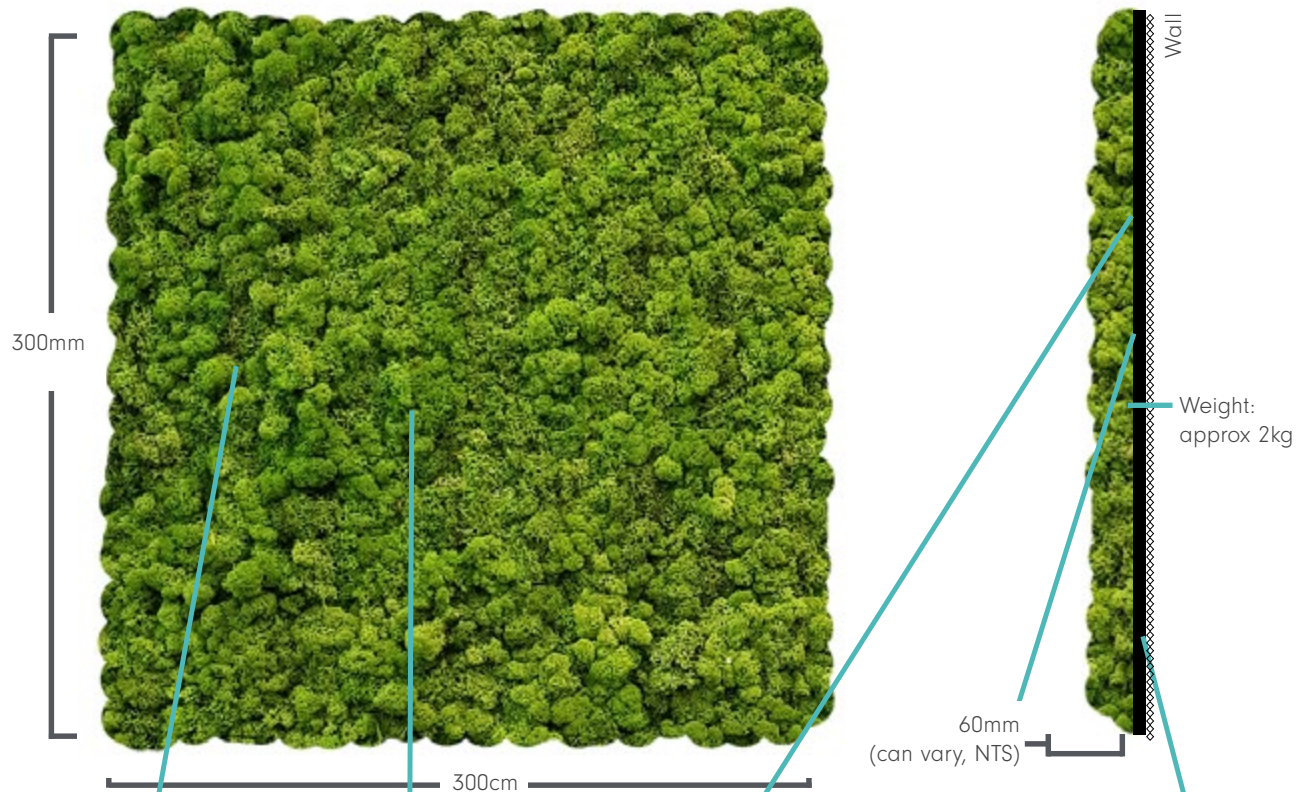

SPEC SHEET

Evergreen Moss

Evergreen Moss

ACCOUSTICALLY BRILLIANT

This beautiful, natural product is a premium wall covering option for those that want to inject a level of luxury into their project. This slow-growing 'moss' is farmed from Scandinavian forests before a unique preservation process secures its longevity as a decorative product. Soft to touch and easy on the eye, The Evergreen Moss is an enchanting, modular way to create a fabulous feature for any interior space.

OUR STYLES

Evergreen Moss

BENEFITS & SPECIFICATIONS

Choice of
6 colours

Cladonia Stellaris
Reindeer Moss
hand-picked from the
forests of Scandinavia

Panels can be cut
to size by trimming the
ACM backing

ACM backing board
for added strength.
Contact us for
curved applications