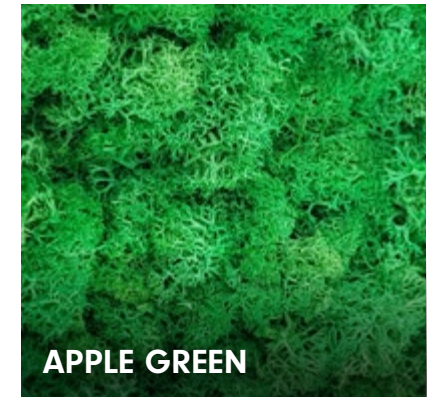

Evergreen Moss

ACCOUSTICALLY BRILLIANT

This beautiful, natural product is a premium wall covering option for those that want to inject a level of luxury into their project. This slow-growing 'moss' is farmed from Scandinavian forests before a unique preservation process secures its longevity as a decorative product. Soft to touch and easy on the eye, The Evergreen Moss is an enchanting, modular way to create a fabulous feature for any interior space.

OUR STYLES