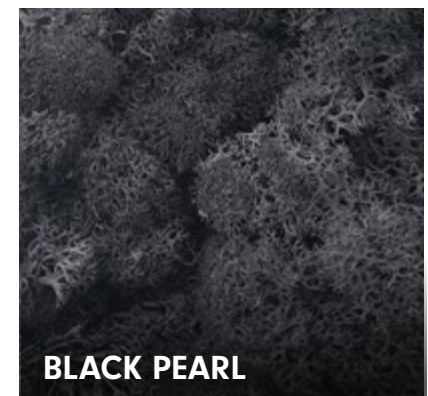

Evergreen Moss

ACCOUSTICALLY BRILLIANT

This beautiful, natural product is a premium wall covering option for those that want to inject a level of luxury into their project. This slow-growing 'moss' is farmed from Scandinavian forests before a unique preservation process secures its longevity as a decorative product. Soft to touch and easy on the eye, The Evergreen Moss is an enchanting, modular way to create a fabulous feature for any interior space.

OUR STYLES