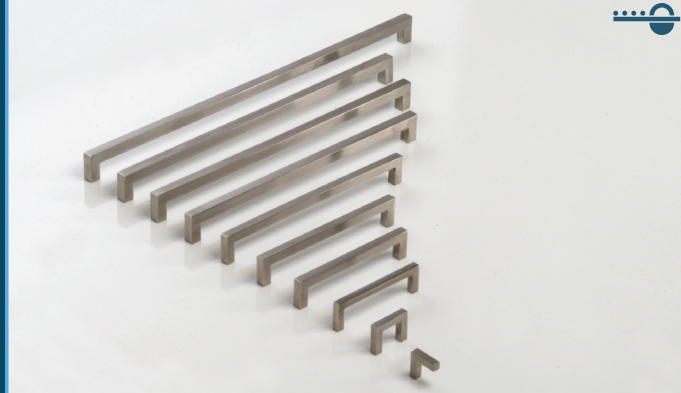

Barben BAC-150 SSS Cabinet Handles