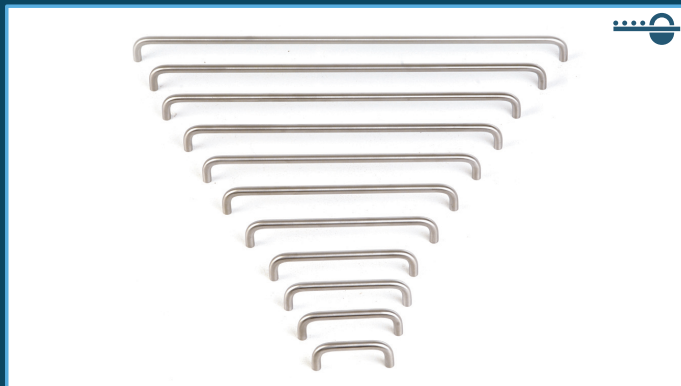

Barben

ABN 70 050 401 860

BARBEN INDUSTRIES PTY LTD

Commercial & Designer Hardware

Cabinet Handles

Barben BAC-100 SSS Cabinet Handles