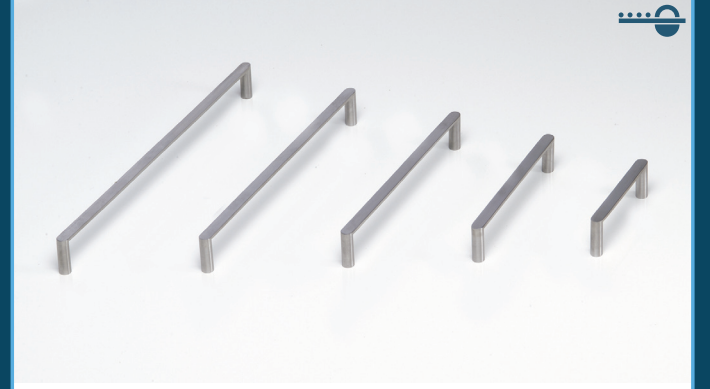

Barben BAC-165 SSS Cabinet Handles

Barben BAC-166 SSS Cabinet Handles

Barben BAC-175 SSS Cabinet Handles

Special manufacture sizes
are available for Projects

Cabinet Handles are manufactured
from Solid, Tubular or Sheet
316 grade Stainless Steel