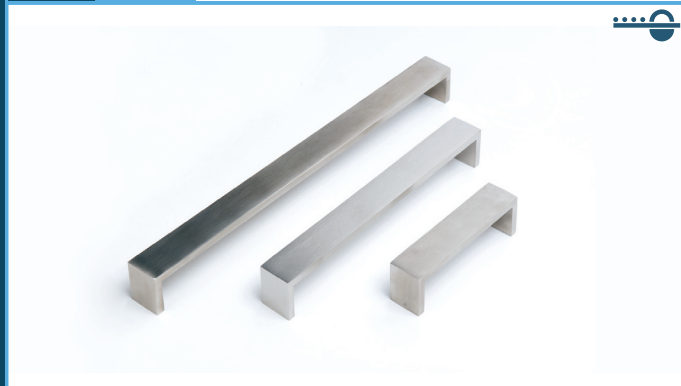

Barben BAC-257 SSS Cabinet Handles