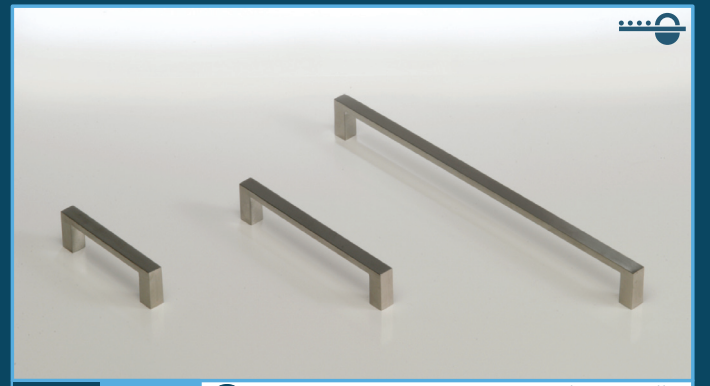

Barben BAC-165 SSS Cabinet Handles

Barben BAC-166 SSS Cabinet Handles

Barben BAC-175 SSS Cabinet Handles

Special manufacture sizes
are available for Projects

Cabinet Handles are manufactured
from Solid, Tubular or Sheet
316 grade Stainless Steel