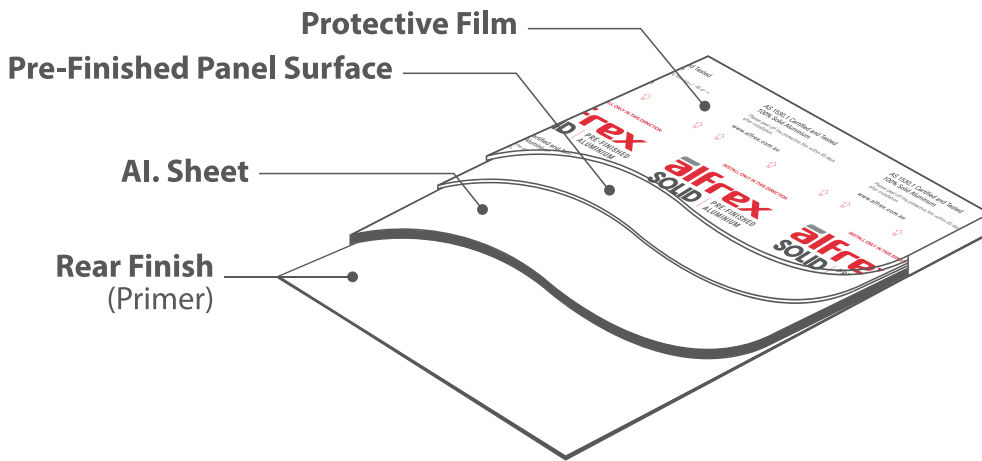

REV.I August 2018

STANDARD_FINISHES
**COLOUR
CHART**

AS 1530.1 CERTIFIED AND TESTED
100% SOLID ALUMINIUM

Alfrex Solid is a PPG Duranar Fluoropolymer Pre-Painted Aluminium Solid Panel Manufactured by high quality Roll Coating (roll-to-roll continuous) method. It features a primer coating to protect the rear finish and can be easily fabricated to any shape or design. Alfrex Solid has no core material, giving the product superior fire resistance.