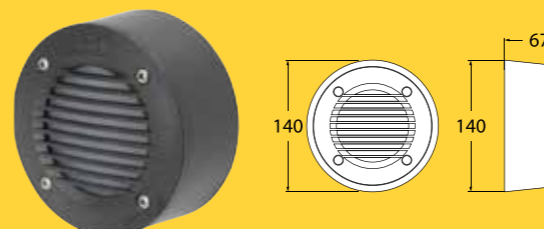

EXTRALETI 100 ROUND-GR

MODEL CODE:
2S2.000.AYG1L *Black housing with opal diffuser*