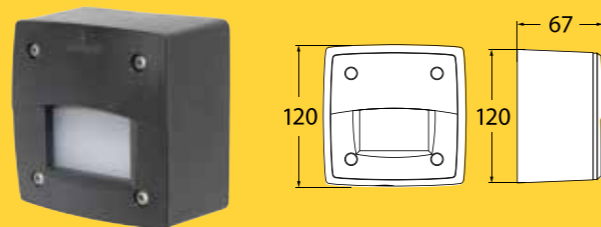

EXTRALETI 100 SQUARE-EL

MODEL CODE:
3S3.000.AYG1L *Black housing with opal diffuser*