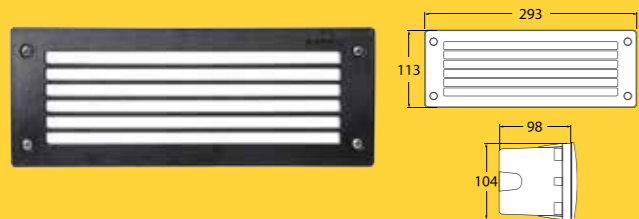

LETI 300-GL

MODEL CODE:
5C2.000.AYG2L *Black housing with opal diffuser*