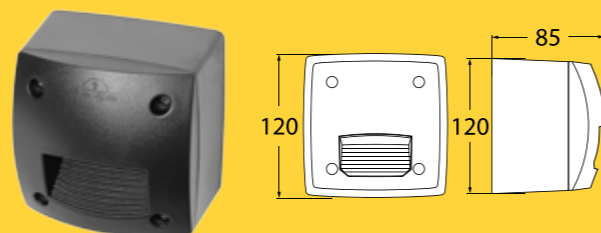

EXTRALETI 100 SQUARE-ST

MODEL CODE:
3S4.000.AYG1L *Black housing with opal diffuser*