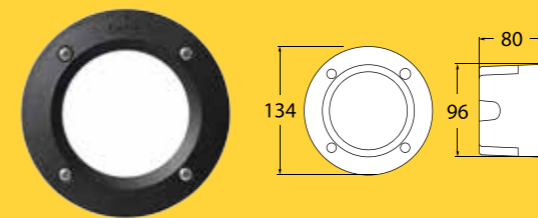

LETI 100 ROUND

MODEL CODE:
2C1.000.AYG1L *Black housing with opal diffuser*