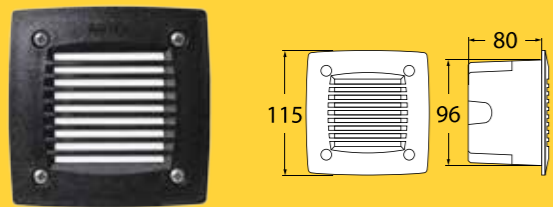

LETI 100 SQUARE-GR

MODEL CODE:
3C2.000.AYG1L *Black housing with opal diffuser*