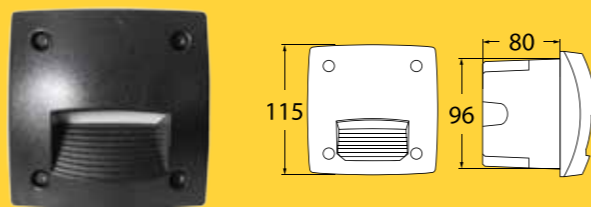

LETI 100 SQUARE-ST

MODEL CODE:
3C4.000.AYG1L *Black housing with opal diffuser*