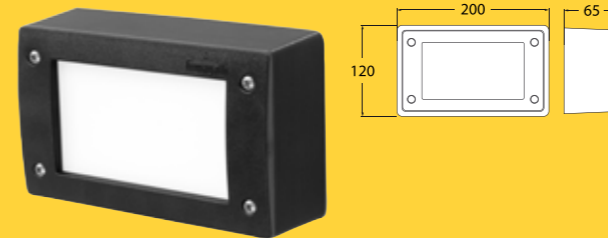

EXTRALETI 200

MODEL CODE:
4S1.000.AYG1L *Black housing with opal diffuser*