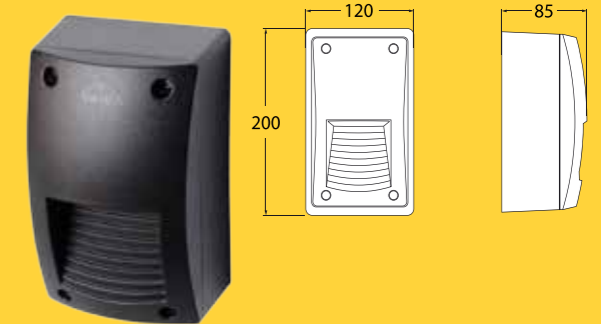

EXTRALETI 200-VP

MODEL CODE:
4S5.000.AYG1L *Black housing with opal diffuser*

GX53 LED 240V 3W lamp included