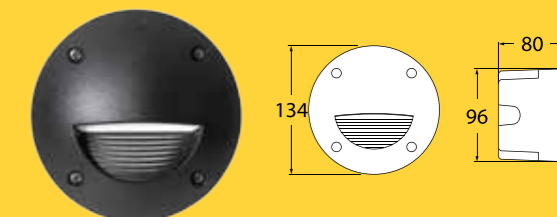

LETI 100 ROUND-ST

MODEL CODE:
2C4.000.AYG1L *Black housing with opal diffuser*