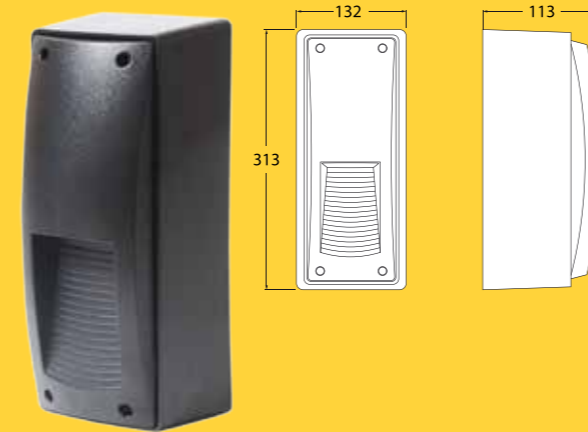

EXTRALETI 300-VP

MODEL CODE:
5S5.000.AYG1L *Black housing with opal diffuser*

GX53 LED 240V 2 x 3W lamps included