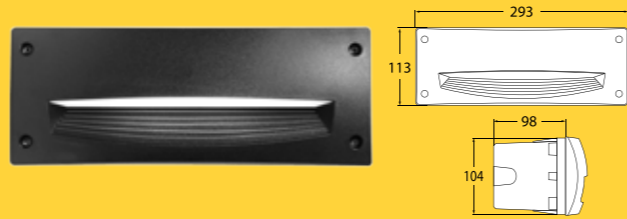

LETI 300-HS

MODEL CODE:
5C4.000.AYG2L *Black housing with opal diffuser*