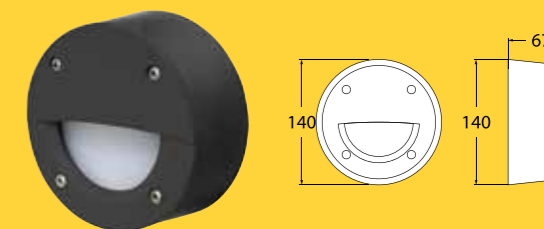

EXTRALETI 100 ROUND-EL

MODEL CODE:
2S3.000.AYG1L *Black housing with opal diffuser*