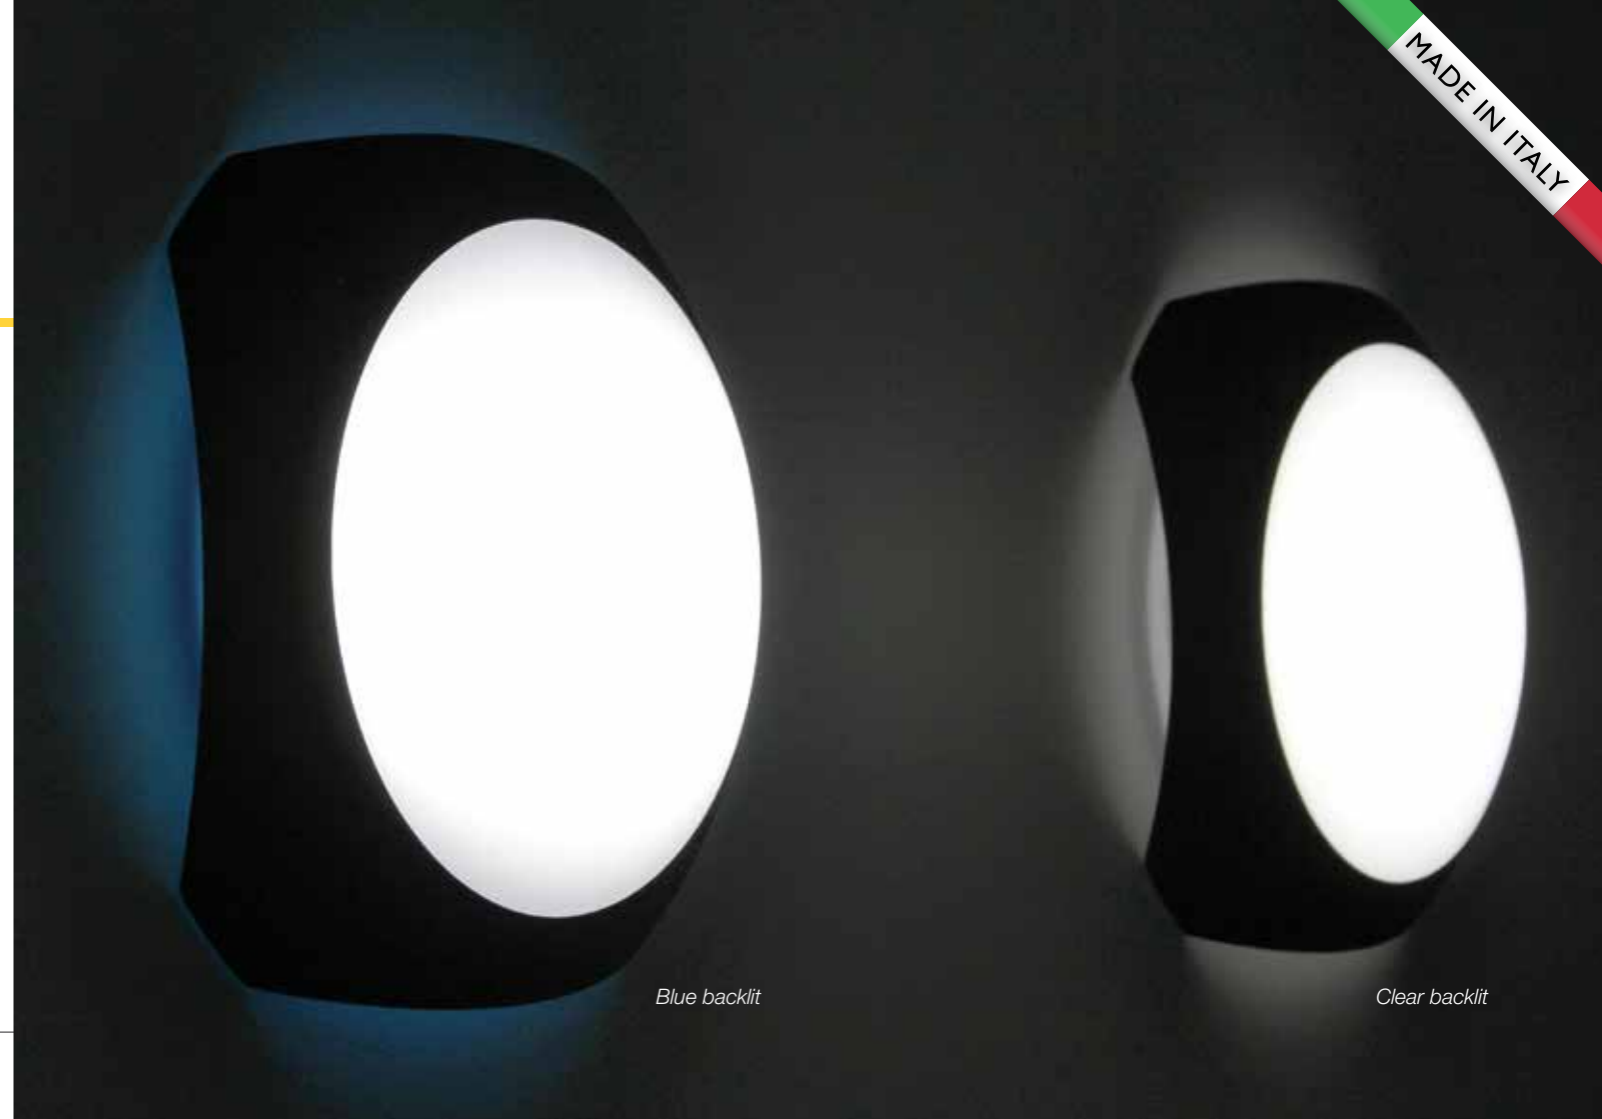

STUCCHI

Technical Information

Total power consumed: 9W
Lumen output: 900lm*
Colour temperature: 4,000K
IP rating: IP66
Beam angle: 120 degrees
Power supply: 240V
Average life: 40,000 hrs**
Operating temperature: -40°C to +85°C
Warranty: 4 yrs on electronics + 25 yrs on construction
Size: Width 310 mm | Height 310 mm | Depth 90 mm

MODELS AVAILABLE:

1U3.000.WYL11BU1 *White housing (Blue backlit)*
1U3.000.WYL11CL1 *White housing (Clear backlit)*
1U3.000.AYL11BU1 *Black housing (Blue backlit)*
1U3.000.AYL11CL1 *Black housing (Clear backlit)*
1U3.000.WYLS1BU1 *White housing (Blue backlit) with sensor*
1U3.000.WYLS1CL1 *White housing (Clear backlit) with sensor*
1U3.000.AYLS1BU1 *Black housing (Blue backlit) with sensor*
1U3.000.AYLS1CL1 *Black housing (Clear backlit) with sensor*

Square bulkhead light fitting made in shockproof resin material, UV stabilised body and PMMA diffuser (no 'yellow' or fading for 10+ years), rust and corrosion free. Perfect replacement for outdoor bunker light installations. Suitable for wall and ceiling installations.

UPGRADES: Remi bracket (black or white)