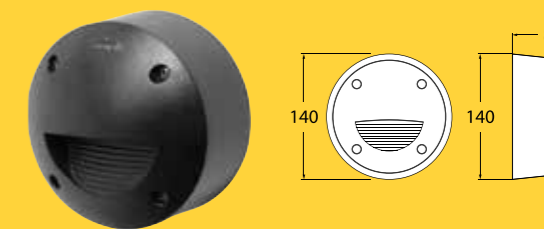

EXTRALETI 100 ROUND-ST

MODEL CODE:
2S4.000.AYG1L *Black housing with opal diffuser*