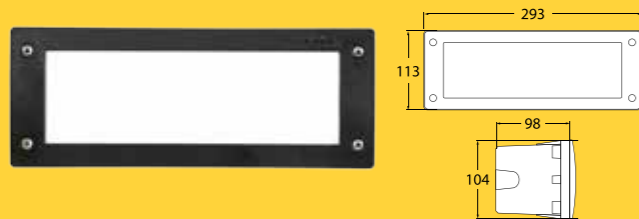

GX53 LED 240V 2 x 3W lamps included

LETI 300

MODEL CODE:
5C1.000.AYG2L *Black housing with opal diffuser*