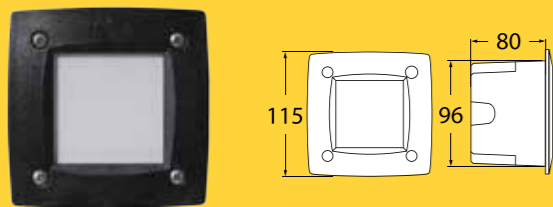

GX53 LED 240V 3W lamp included

MADE IN ITALY

LETI 100 SQUARE

MODEL CODE:
3C1.000.AYG1L *Black housing with opal diffuser*