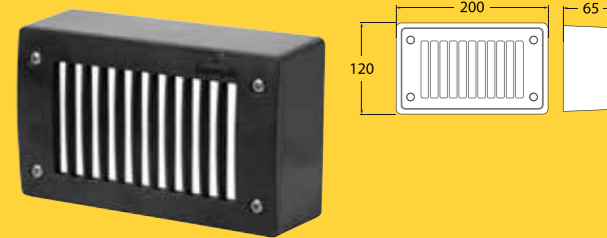

EXTRALETI 200-RS

MODEL CODE:
4S3.000.AYG1L *Black housing with opal diffuser*