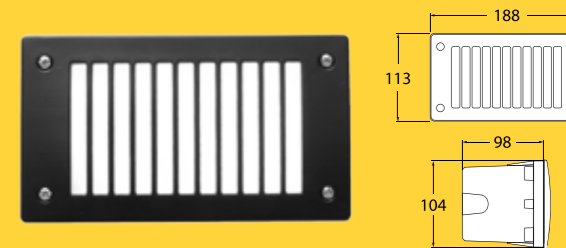

LETI 200-RS

MODEL CODE:
4C3.000.AYG1L *Black housing with opal diffuser*