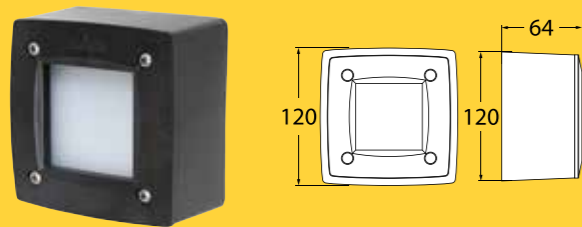

GX53 LED 240V 3W lamp included

MADE IN ITALY

EXTRALETI 100 SQUARE

MODEL CODE:
3S1.000.AYG1L *Black housing with opal diffuser*