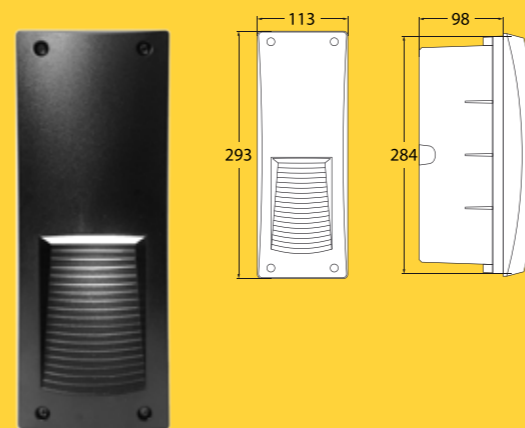

LETI 300-VP

MODEL CODE:
5C5.000.AYG1L *Black housing with opal diffuser*