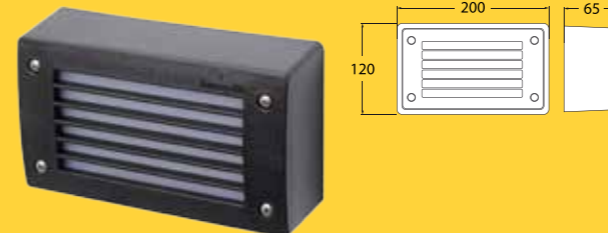

EXTRALETI 200-GL

MODEL CODE:
4S2.000.AYG1L *Black housing with opal diffuser*