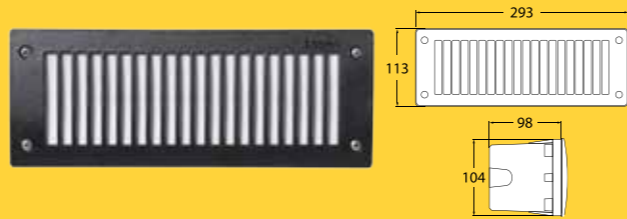

LETI 300-RS

MODEL CODE:
5C3.000.AYG2L *Black housing with opal diffuser*