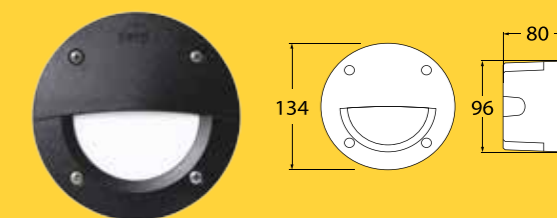

LETI 100 ROUND-EL

MODEL CODE:
2C3.000.AYG1L *Black housing with opal diffuser*