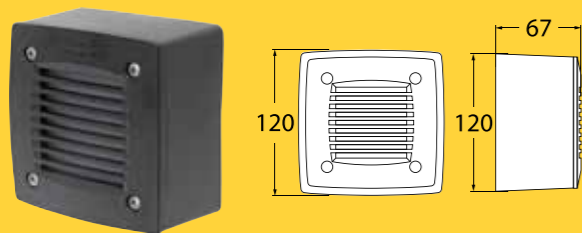

EXTRALETI 100 SQUARE-GR

MODEL CODE:
3S2.000.AYG1L *Black housing with opal diffuser*