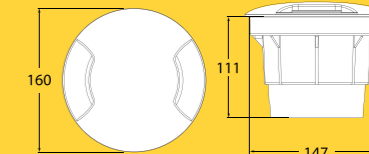

CECI 160-2L

MODEL CODE:
3F2.000.AXG53 *Black housing with frosted diffuser*