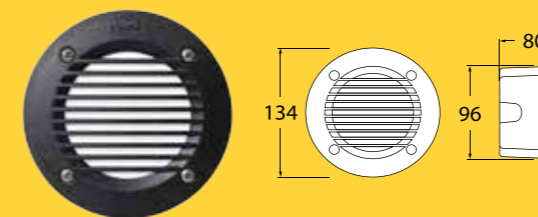

LETI 100 ROUND-GR

MODEL CODE:
2C2.000.AYG1L *Black housing with opal diffuser*