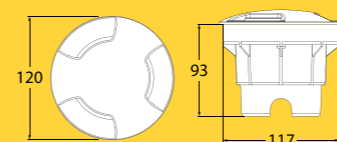

CECI 120-3L

MODEL CODE:
2F3.000.AXG53 *Black housing with frosted diffuser*