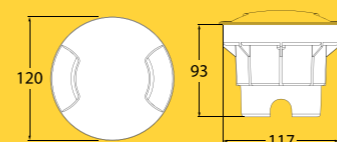

CECI 120-2L

MODEL CODE:
2F2.000.AXG53 *Black housing with frosted diffuser*