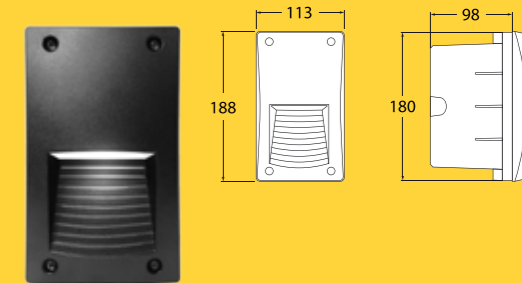

LETI 200-VP

MODEL CODE:
4C5.000.AYG1L *Black housing with opal diffuser*