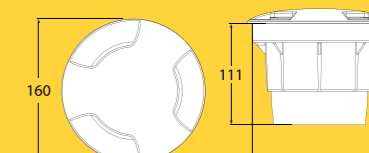

TOMMY SPIKE

MODEL CODE:
2M1.001.AXG53 *Black housing with opal diffuser*

Technical Information

IP rating: IP66
Power supply: 240V or 12V AC/DC
Operating temperature: -40°C to +85°C
Weight: 0.5 kg
Warranty: 25 yrs on construction
Size: Diameter 150 mm | Height 165