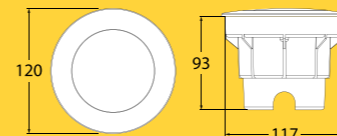

CECI 120

MODEL CODE:
2F1.000.AXG53 *Black housing with frosted diffuser*