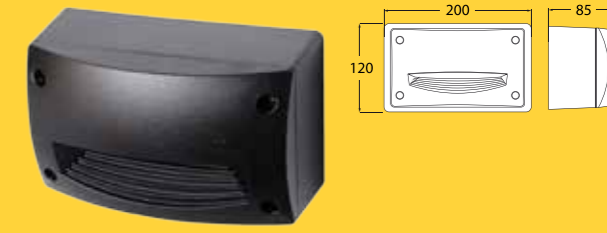

EXTRALETI 200-HS

MODEL CODE:
4S4.000.AYG1L *Black housing with opal diffuser*