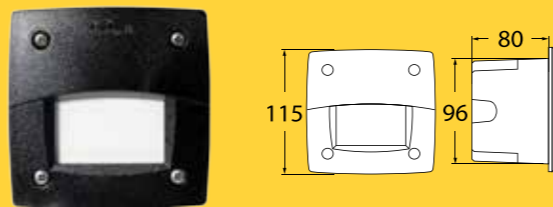

LETI 100 SQUARE-EL

MODEL CODE:
3C3.000.AYG1L *Black housing with opal diffuser*