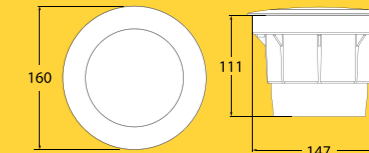

CECI 160

MODEL CODE:
3F1.000.AXG53 *Black housing with frosted diffuser*