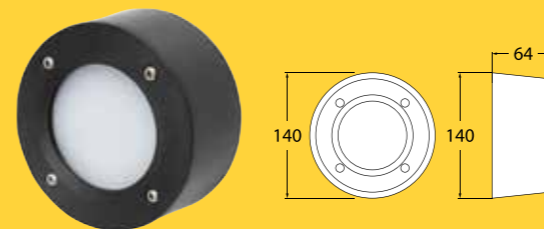

EXTRALETI 100 ROUND

MODEL CODE:
2S1.000.AYG1L *Black housing with opal diffuser*