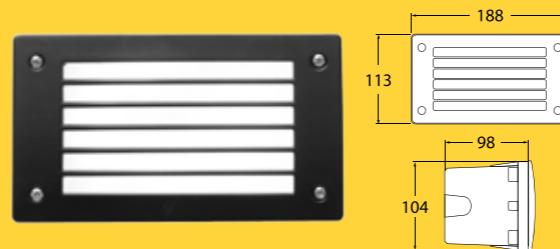

LETI 200-GL

MODEL CODE:
4C2.000.AYG1L *Black housing with opal diffuser*