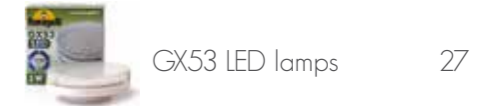

GX53 LED lamps 27