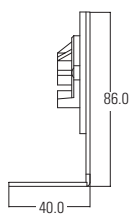

SYSTEM SPECIFICATIONS HMSS 50 00 / 60 00 / 65 00

	50 00	60 00	65 00
MINIMUM WIDTH	700mm	700mm	700mm
MAXIMUM WIDTH	2600mm	3200mm	3400mm
MAXIMUM DROP	2600mm	3600mm	3600mm
LINKABLE	Yes up to 5	Yes up to 5	Yes up to 5
DUAL BRACKETS*	Yes	Yes	Yes

TUBE 50mm

TUBE 60mm

TUBE 65mm

COMPONENTRY HMSS 50 00 / 60 00 / 65 00

PIN END

CONTROL END

INTERMEDIATE END

BASE BAR HMSS 50 00 / 60 00 / 65 00