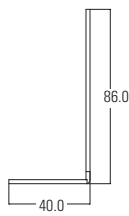

TUBE 50mm

TUBE 60mm

TUBE 65mm

COMPONENTRY HMSS 50 00 / 60 00 / 65 00

PIN END

CONTROL END

INTERMEDIATE END

BASE BAR HMSS 50 00 / 60 00 / 65 00