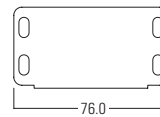

TUBE 50mm

TUBE 60mm

TUBE 65mm

COMPONENTRY HMSS 50 00 / 60 00 / 65 00

PIN END

CONTROL END

INTERMEDIATE END

BASE BAR HMSS 50 00 / 60 00 / 65 00