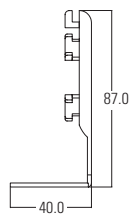

SYSTEM SPECIFICATIONS HMSS 50 00 / 60 00 / 65 00

	50 00	60 00	65 00
MINIMUM WIDTH	700mm	700mm	700mm
MAXIMUM WIDTH	2600mm	3200mm	3400mm
MAXIMUM DROP	2600mm	3600mm	3600mm
LINKABLE	Yes up to 5	Yes up to 5	Yes up to 5
DUAL BRACKETS*	Yes	Yes	Yes

TUBE 50mm

TUBE 60mm

TUBE 65mm

COMPONENTRY HMSS 50 00 / 60 00 / 65 00

PIN END

CONTROL END

INTERMEDIATE END

BASE BAR HMSS 50 00 / 60 00 / 65 00