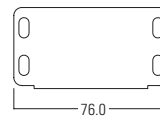

TUBE 50mm

TUBE 60mm

TUBE 65mm

COMPONENTRY HMSS 50 00 / 60 00 / 65 00

PIN END

CONTROL END

INTERMEDIATE END

BASE BAR HMSS 50 00 / 60 00 / 65 00