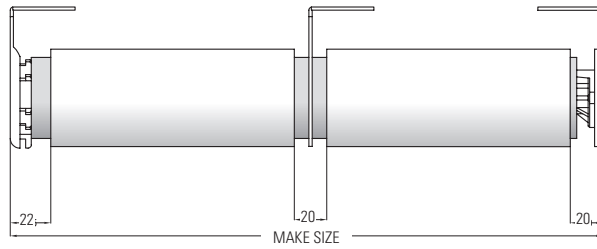

LINKABLE

- Linkable up to 5 blinds. For links over 3 please contact Helioscreen. No additional charge to link.

INTELLIGENT
SUN CONTROL
SOLUTIONS®

INT - 2.01 HMSS 50 00 / 60 00 / 65 00

2D DIAGRAM LINKED HMSS 50 00, 60 00, 65 00

TUBE 50mm

TUBE 60mm

TUBE 65mm

COMPONENTRY HMSS 50 00 / 60 00 / 65 00

PIN END

CONTROL END

INTERMEDIATE END

BASE BAR HMSS 50 00 / 60 00 / 65 00