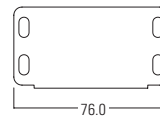

TUBE 50mm

TUBE 60mm

TUBE 65mm

COMPONENTRY HMSS 50 00 / 60 00 / 65 00

PIN END

CONTROL END

INTERMEDIATE END

BASE BAR HMSS 50 00 / 60 00 / 65 00