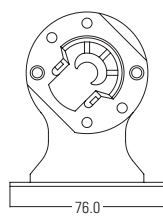

SYSTEM SPECIFICATIONS HMSS 50 00 / 60 00 / 65 00

	50 00	60 00	65 00
MINIMUM WIDTH	700mm	700mm	700mm
MAXIMUM WIDTH	2600mm	3200mm	3400mm
MAXIMUM DROP	2600mm	3600mm	3600mm
LINKABLE	Yes up to 5	Yes up to 5	Yes up to 5
DUAL BRACKETS*	Yes	Yes	Yes

TUBE 50mm

TUBE 60mm

TUBE 65mm

COMPONENTRY HMSS 50 00 / 60 00 / 65 00

PIN END

CONTROL END

INTERMEDIATE END

BASE BAR HMSS 50 00 / 60 00 / 65 00