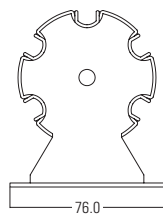

TUBE 50mm

TUBE 60mm

TUBE 65mm

COMPONENTRY HMSS 50 00 / 60 00 / 65 00

PIN END

CONTROL END

INTERMEDIATE END

BASE BAR HMSS 50 00 / 60 00 / 65 00