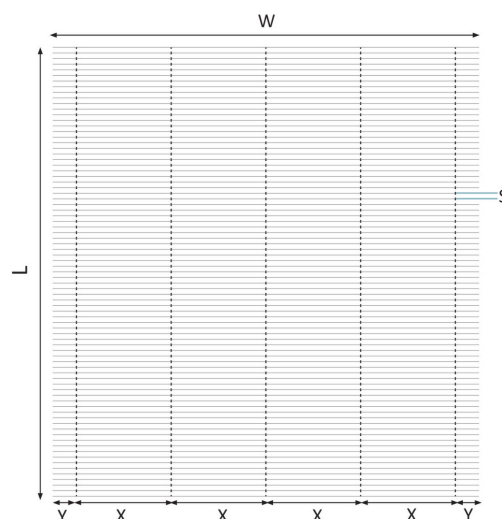

T: +61 2 8755 4500
E: info@horiso.com.au
horiso.com.au