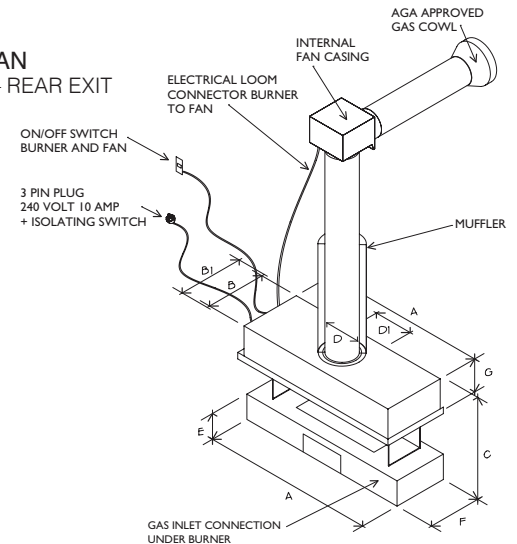

INTERNAL FAN CANTILEVER – REAR EXIT

	A	A1	B	B1	C	D	D1	E	F	G
CANTILEVER 700	1190	1266	440	478	455	225	275	177	405	336
CANTILEVER 1100	1424	1500	440	478	455	225	275	177	405	336

Measurements for Cantilever Natural draft and Power flue models.

Flue sizes for power flues vary – refer to dealer.