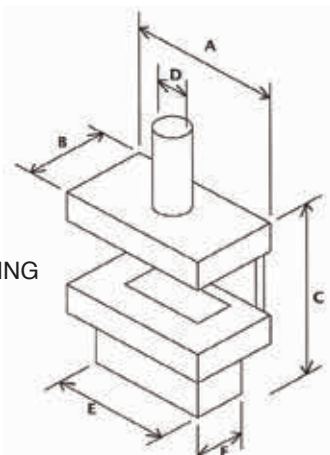

FREESTANDING

	A	B	C	D	E	F	HEAT CAPACITY	
FREESTANDING	875	455	890	195	700	300	PEBBLES 25m²	LOGS 40m²

The gas connector is at right hand back rear (facing unit).

Call into your local dealer

Horizon Fires are proudly manufactured in Australia by Kemlan Industries a subsidiary of Jetmaster Fireplaces 13 French Ave, Brendale Qld 4500. Phone 07 3490 5560

www.jetmaster.com.au