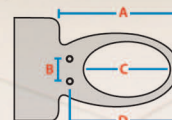

BA-13 AR/BR (Standard Seat)

This Bidet will fit on your existing toilet suite if the measurements of your pan are:

- A: 480mm or above
- B: Between 140 -195mm
- C: 310mm or above
- D: 400mm or above

BA-13 AE/BE (Elongated Seat)

This Bidet will fit on your existing toilet suite if the measurements of your pan are:

- A: 500mm or above
- B: Between 140 -195mm
- C: 330mm or above
- D: 420mm or above

Available in:

Standard seat 
Elongated seat 