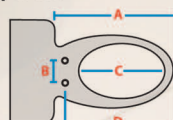

BA13a Mid Range System

Coway Electric bidet BA13a

Only bidet in the world...

with Stainless Steel Nozzles

Voted "Best bidet in the World" at the

 World Design Awards

FEATURES (REFER TO PAGE 5 FOR DETAILS)

- 2 NOZZLES
- ELECTRICAL (NON)
- FIT CLOSED COUPLED SUITE
- REAR CLEANSE
- COLD WATER
- EASY CONTROL PANEL
- SELF INSTALL
- ANTI-BACTERIAL PLASTIC
- SIDE CONTROL
- FEMININE CLEANSE
- SOFT CLOSE HYDRAULIC LID
- ERGONOMIC SEAT
- FIT BACK TO WALL SUITE
- FILTER - EXTERNAL
- AIR AND WATER STREAM
- ENERGY (POWER) SAVE
- MF FILTER
- HEATED WATER
- NOZZLE CLEAN BUTTON
- HEATED SEAT
- ELECTRICAL
- SEAT SENSOR
- SELF CLEANING NOZZLES
- INSTANTANEOUS HEAT
- QUICK RELEASE
- REMOTE CONTROL
- MINI SIDE CONTROL
- ULTRA STREAMLINE DESIGN
- FILTER - IN BUILT
- HEATED DRYER
- MASSAGE / MOVE
- NOZZLE POSITION ADJUST
- SELF DIAGNOSIS
- WIDE, MEDIUM, NARROW SPRAY
- PULSE
- CHILD
- DEODORISER
- ENEMA
- USER PRESETS
- WET AREA RATED
- SIDE REMOTE BRACKET
- STAINLESS STEEL NOZZLES
- SILVER IONISATION
- MP3 PLAYER
- 50 STEP MEMORY
- AUTO OPEN / CLOSE LID & SEAT

BA-13 AR/BR (Standard Seat)

This Bidet will fit on your existing toilet suite if the measurements of your pan are:

- A: 480mm or above
- B: Between 140 -195mm
- C: 310mm or above
- D: 400mm or above

BA-13 AE/BE (Elongated Seat)