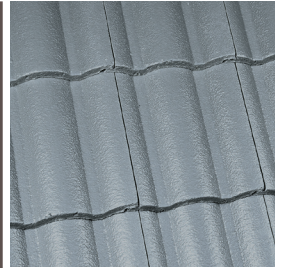

# ELABANA

To view colour swatches for each state refer to [www.monier.com.au](http://www.monier.com.au)

An ideal tile for enhancing both modern and Mediterranean designs, the prominent roll of Elabana's profile adds eye-catching style to your roof.

**HEAD LAP ADJUSTMENT (MM)**  
80 – 110

**FEATURE**  
High roll

**COLOUR APPLICATION**  
Colour On

**RECOMMENDED BONDING**  
Straight bond

**ROOF PITCH**  
Minimum Pitch with Sarking: 15°  
Minimum Pitch without Sarking: 20°