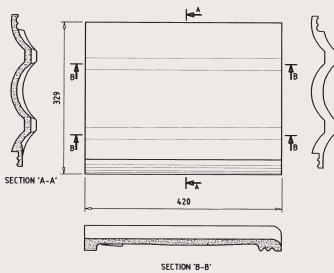

**TILES USAGE WITH WASTAGE (+/-2%)**  
Approx. 11.0 tiles per sqm.

**TILE COVERAGE (±2%)**  
Approx. 9.90 tiles per sqm.

**DIMENSIONS (±2%)**  
Length 420mm (415mm in NSW)  
Width 329mm

**MASS (±2%)**  
Per tile 4.50kg  
Per m<sup>2</sup> 44.0kg

**HEAD LAP ADJUSTMENT (MM)**  
80 – 110

**FEATURE**  
High roll

**COLOUR APPLICATION**  
Colour On

**RECOMMENDED BONDING**  
Straight bond

**ROOF PITCH**  
Minimum Pitch with Sarking: 15°  
Minimum Pitch without Sarking: 20°

# CONCRETE ACCESSORIES

| ACCESSORY                                      | LENGTH (MM) | WIDTH (MM) | HEIGHT (MM) | ANGLE (DEGREE) | WEIGHT (KG) |
|--|-------------|------------|-------------|----------------|-------------|
| <b>Parbarge</b><br>                            | 420         | 248        | 126         | 84             | 4.9         |
| <b>Starter</b><br>                             | 420         | 250        | 80          | 120            | 2.8         |
| <b>3-Way Apex (butt &amp; overlapping)</b><br> | 391.7       | 413.3      | 135         | 135            | 3.8         |
| <b>Ridge</b><br>                               | 420         | 250        | 80          | 120            | 3.4         |
| <b>Ridge Saddle</b><br>                        | 205         | 250        | 175         | 120            | 3.3         |
| <b>Gable Finial — Scroll</b><br>               | 245         | 240        | 280         | 120            | 5.1         |
| <b>Apex Finial — Scroll</b><br>                | 385         | 420        | 320         | 120            | 6           |
| <b>Spoon-Starter</b><br>                       | 410         | 395        | 125         | 120            | 6           |