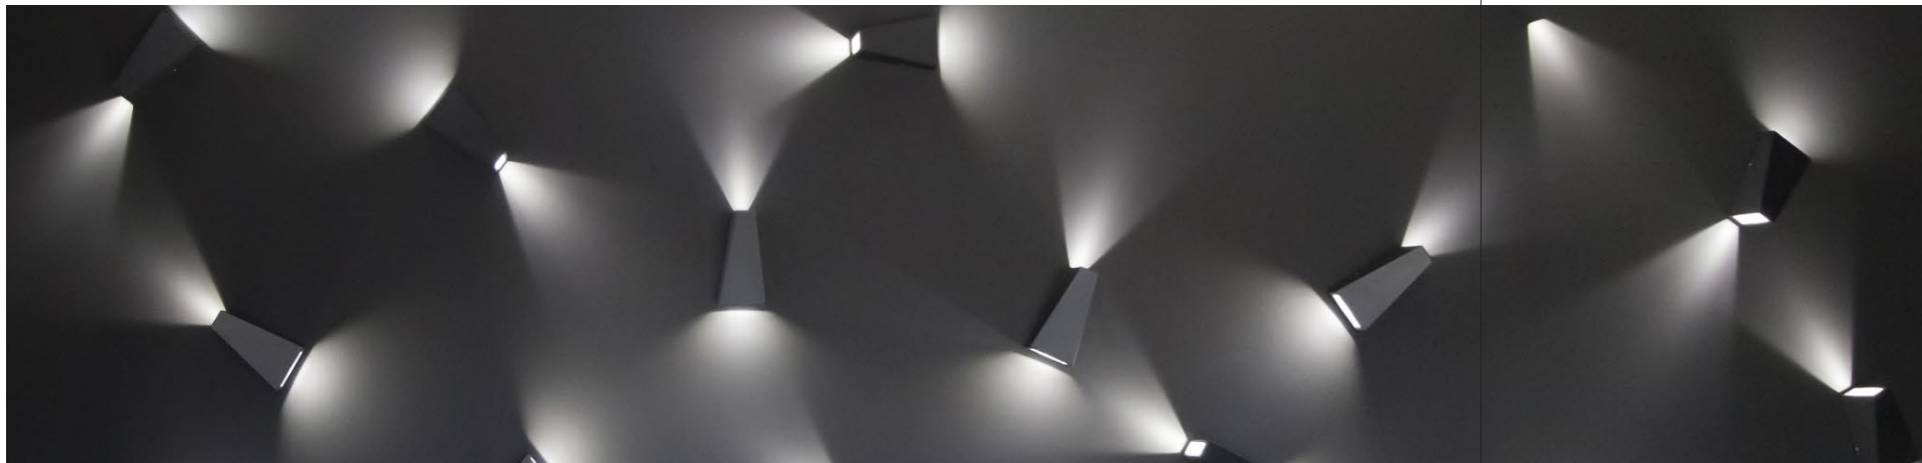

bellé

where light becomes art

LED FEATURE LIGHTS

bellé

where light becomes art

Creating art from light;

The Bellé Collection encompasses imaginative design with high quality finishes and robust construction to create a product which will remain timeless and is guaranteed to impress.