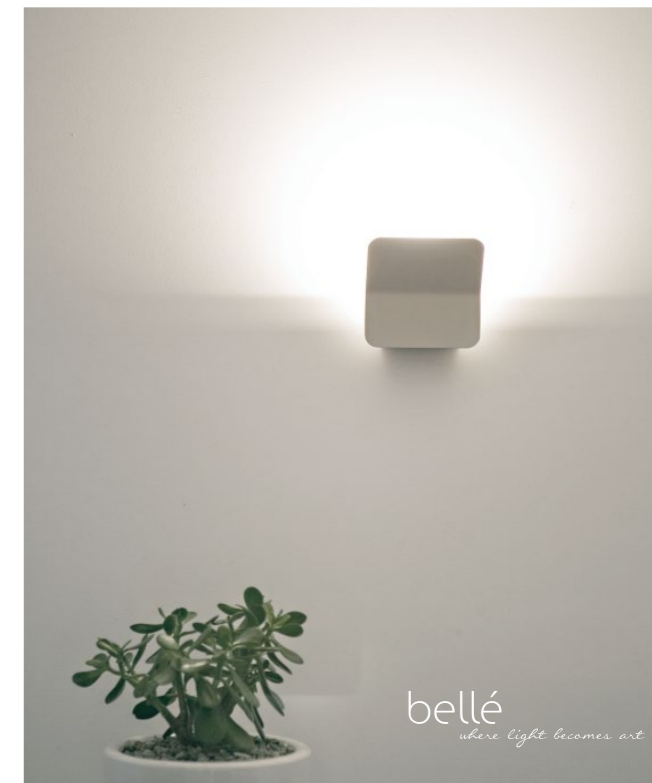

Width 150 mm | Height 145 mm | Depth 70 mm

*Average life calculated on expected average lifespan

FOLD

The light that quantifies simplistic design! A single fold body with an integrated LED washes light above the fitting creating a circular radiance. Impressive in its features turned on or off, the FOLD is an all round leader in design and function.