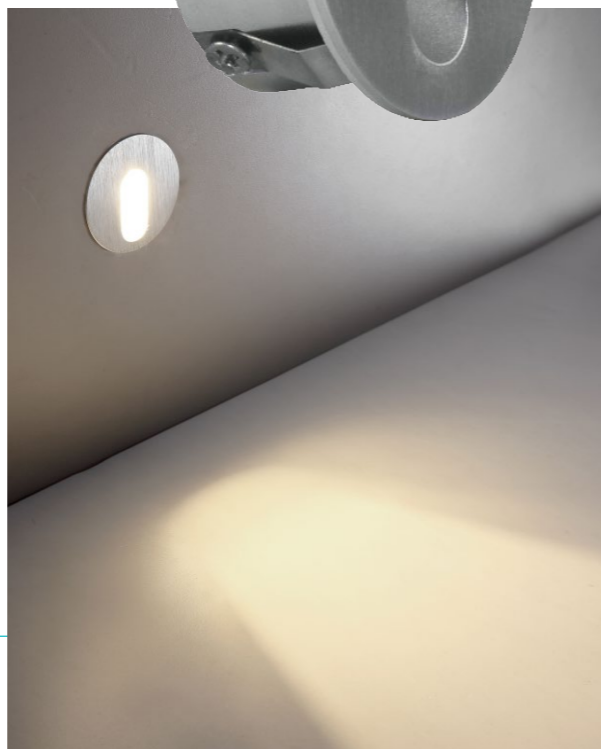

Warranty: Five years

Width 45.5 mm | Height 110 mm | Depth 45.5 mm

*Average life calculated on expected average lifespan

DUO

Constructed from a solid aluminium body, the DUO features dual LED beams and an internal driver. With flush mounted lenses and sharp clean lines it maintains a compact appearance whilst creating a comfortable ambience for your indoor or outdoor project.

WALL-C

ML-WALL-C *white / warm white*

Aluminium circular faced recessed wall light with anti-glare beam. Suitable for plaster or masonry / concrete installation.

Technical Information

Total power consumed: 1W
Lumen output: 80lm
Colour temperature: White 6,000K / Warm white 3,200K
IP rating: IP54
LED chip: CREE
Beam angle: 40 degrees
Dimmable: No
Power supply: 240V
Average life: 35,000 hrs**
Warranty: Three years
Face diameter 47 mm | Depth 47 mm | Cut-out 42 mm
Kit includes: 1 x WALL light and 240V power supply

*Average life calculated on expected average lifespan

WALL-S

ML-WALL-S *white / warm white*

Aluminium square faced recessed wall light with anti-glare beam. Suitable for plaster or masonry / concrete installation.