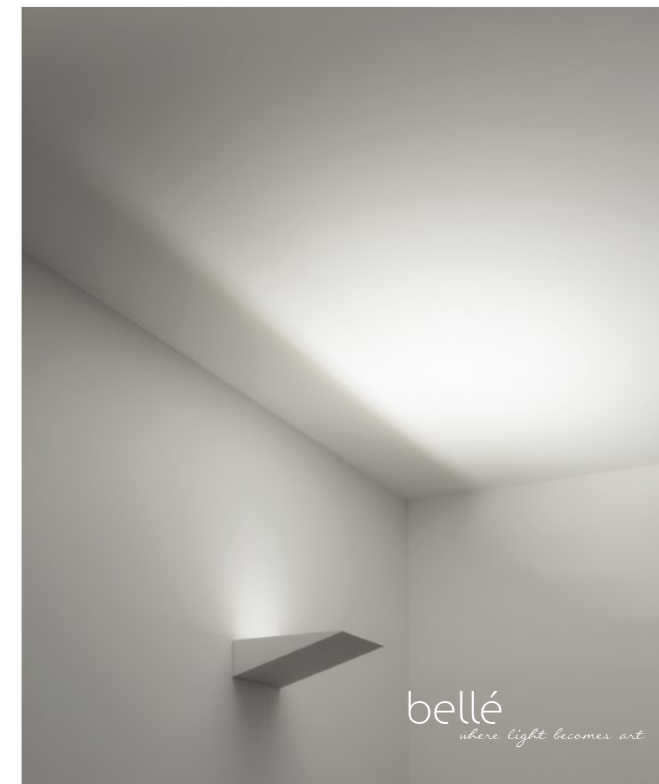

PELLÉ

An up-lighter for the architectural space, the PELLE is perfect for highlighting an impressive ceiling or reflecting a subtle lighting effect.

With precise lines and a symmetrical shape, the PELLE houses an angled beam which projects outward at 67 degrees. Coupled with the functions of a dimmable driver and automation compatibility, impressive lighting effects can be achieved indoors and outdoors.