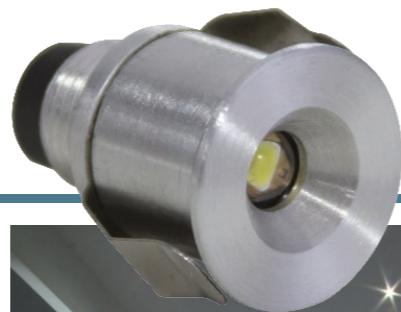

iDOT

ML-iDOT *white / warm white*

Technical Information

Total power consumed: 5 x 1W

Lumen output: White 80lm p/head, Warm White 52lm p/head

Colour temperature: White 6,300K / Warm white 3,200K

IP rating: IP20

LED chip: SEOUL

Beam angle: 30 degrees

Dimmable: No

Power supply: 350mA

Average life: 35,000 hrs*

Warranty: Two years

Diameter 20 mm | Cut-out 16 mm | Height 27.5 mm

Kit includes: 5 x iDOT lights and 350mA driver

*Average life calculated on expected average lifespan