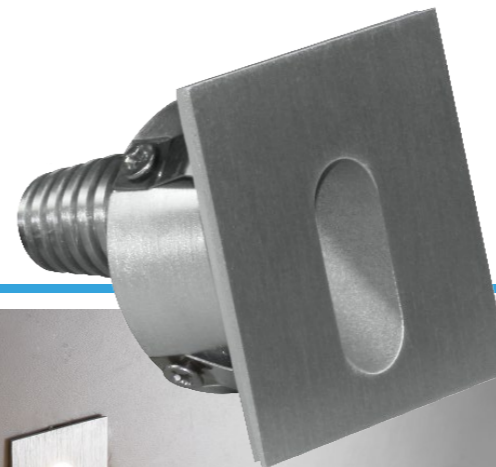

WALL-C

ML-WALL-C *white / warm white*

Aluminium circular faced recessed wall light with anti-glare beam. Suitable for plaster or masonry / concrete installation.

Technical Information

Total power consumed: 1W
Lumen output: 80lm
Colour temperature: White 6,000K / Warm white 3,200K
IP rating: IP54
LED chip: CREE
Beam angle: 40 degrees
Dimmable: No
Power supply: 240V
Average life: 35,000 hrs**
Warranty: Three years
Face diameter 47 mm | Depth 47 mm | Cut-out 42 mm
Kit includes: 1 x WALL light and 240V power supply

*Average life calculated on expected average lifespan

WALL-S

ML-WALL-S *white / warm white*

Aluminium square faced recessed wall light with anti-glare beam. Suitable for plaster or masonry / concrete installation.

Technical Information

Total power consumed: 1W
Lumen output: 80lm
Colour temperature: White 6,000K / Warm white 3,200K
IP rating: IP54
LED chip: CREE
Beam angle: 40 degrees
Dimmable: No
Power supply: 240V
Average life: 35,000 hrs**
Warranty: Three years
Face 45 x 45 mm | Depth 55 mm | Cut-out 42 mm
Kit includes: 1 x WALL light and 240V power supply

*Average life calculated on expected average lifespan