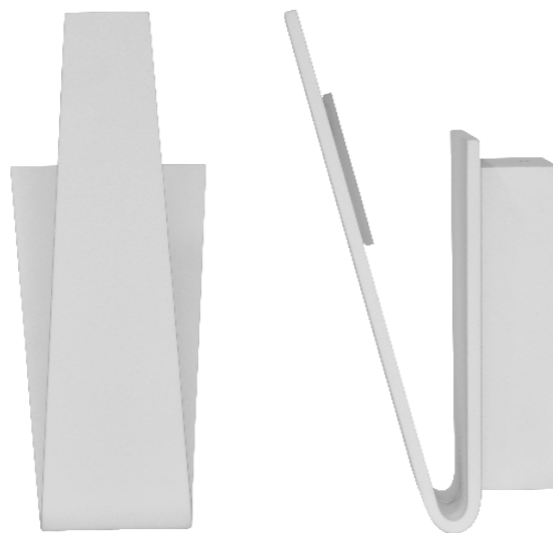

Warranty: Five years

Width 75 mm | Height 185 mm | Depth 95 mm

*Average life calculated on expected average lifespan

WING

Reflecting artistic values combined with lighting function, the WING has been constructed using a handmade single fold of aluminium. Perfectly suited to areas requiring gentle illumination with creative styling, whether illuminated or not, the unique design is truly a work of art.