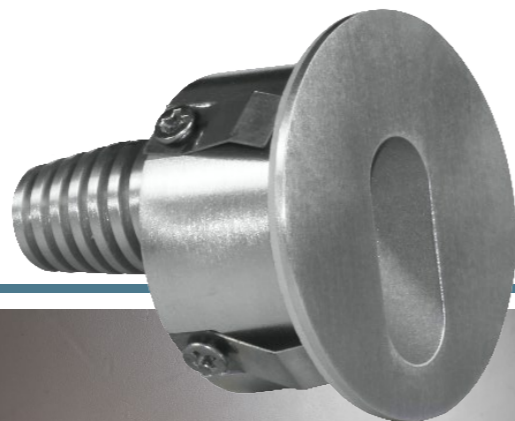

WALL-C

ML-WALL-C *white / warm white*

Aluminium circular faced recessed wall light with anti-glare beam. Suitable for plaster or masonry / concrete installation.

Technical Information

Total power consumed: 1W
Lumen output: 80lm
Colour temperature: White 6,000K / Warm white 3,200K
IP rating: IP54
LED chip: CREE
Beam angle: 40 degrees
Dimmable: No
Power supply: 240V
Average life: 35,000 hrs**
Warranty: Three years
Face diameter 47 mm | Depth 47 mm | Cut-out 42 mm
Kit includes: 1 x WALL light and 240V power supply

*Average life calculated on expected average lifespan

WALL-S

ML-WALL-S *white / warm white*

Aluminium square faced recessed wall light with anti-glare beam. Suitable for plaster or masonry / concrete installation.

Technical Information

Total power consumed: 1W
Lumen output: 80lm
Colour temperature: White 6,000K / Warm white 3,200K
IP rating: IP54
LED chip: CREE
Beam angle: 40 degrees
Dimmable: No
Power supply: 240V
Average life: 35,000 hrs**
Warranty: Three years
Face 45 x 45 mm | Depth 55 mm | Cut-out 42 mm
Kit includes: 1 x WALL light and 240V power supply

*Average life calculated on expected average lifespan