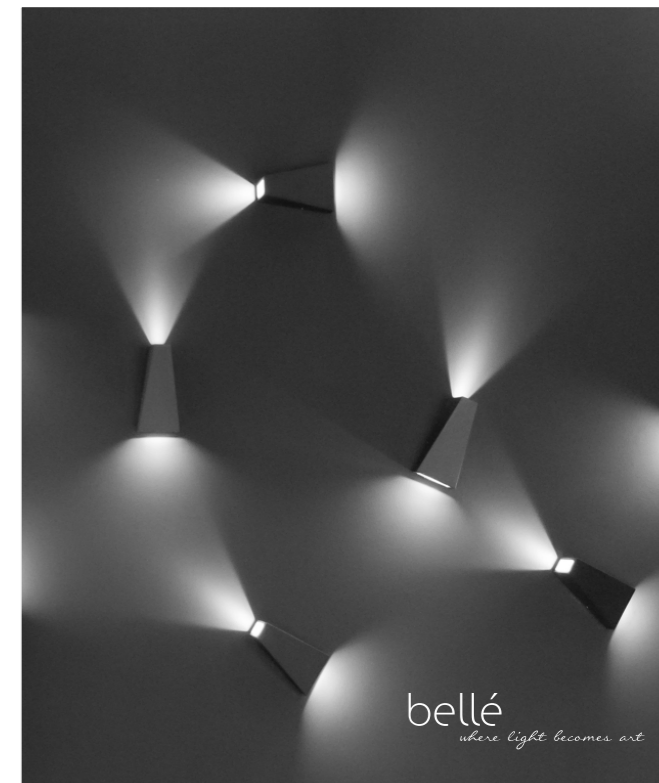

Warranty: Five years

Width 79 x 32 mm | Height 140 mm | Depth 79 x 32 mm

*Average life calculated on expected average lifespan

MATRIX

This indoor/outdoor wall light features unique dual beam angles which create artistic and appealing impressions. Featuring a revolutionary triangular designed body, the MATRIX will surprise any designer.