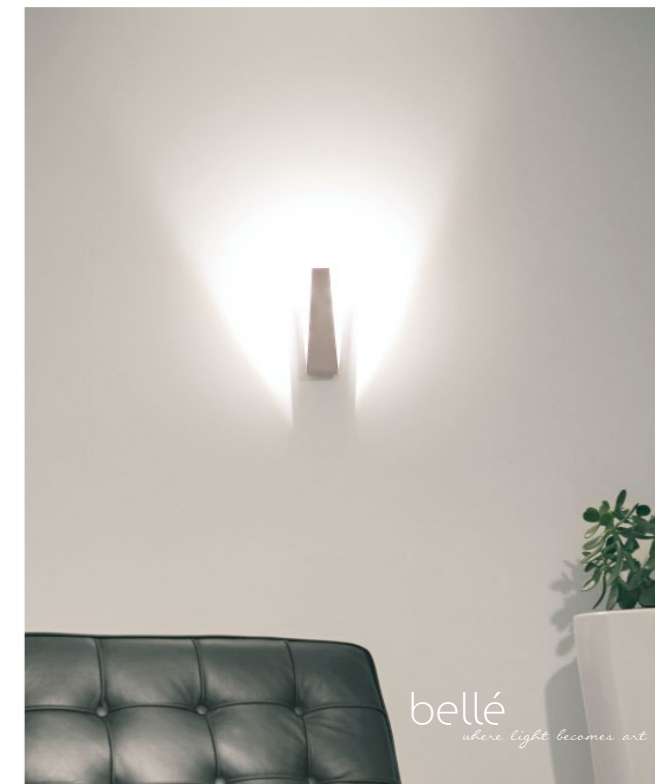

Warranty: Five years

Width 75 mm | Height 185 mm | Depth 95 mm

*Average life calculated on expected average lifespan

WING

Reflecting artistic values combined with lighting function, the WING has been constructed using a handmade single fold of aluminium. Perfectly suited to areas requiring gentle illumination with creative styling, whether illuminated or not, the unique design is truly a work of art.