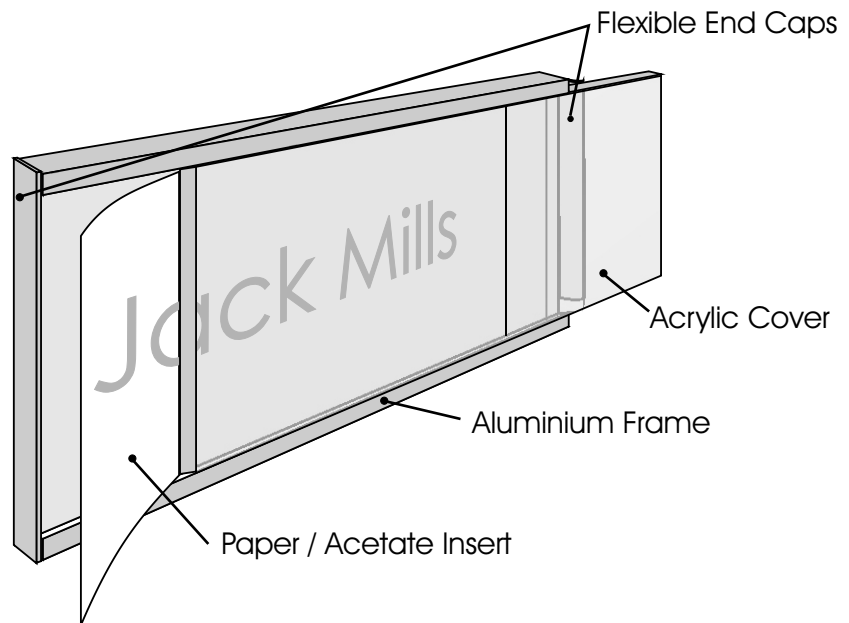

BULLETIN BOARDS

PAPER INSERT SIGNS

The Bulletin Board consists of an aluminium backing panel, a clear non-glare acrylic face and flexible End Caps.

The sign accepts paper or acetate inserts that slide in behind the acrylic face.

Specially designed flexible End Caps secure the contents.

The Bulletin Board is available in various sizes, with or without an AM Series header.

Bulletin Board

SIZES

Smallest Size:
105mm W X 63mm H.
A range of sizes are available, the largest size being A4 Portrait or Landscape.

Please refer to the size chart PDF for full range of standard sizes.

For sizes larger than A4, please refer to the Poster Holder Series.

PLEASE NOTE:

Bulletin Boards are suitable for interior use only. They are not water proof.