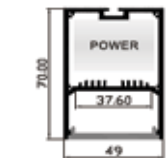

Product Code	Profile size	Profile length	Cover type	Power options Watts/M	lumen output p/M Lm
AEX-25	77 x 74	2.5M	opal/clear/frosted	10.8W/21.6W/32.4W	1100/2200/3300
AEX-26	32 x 49	2.5M	opal/clear/frosted	10.8W/21.6W	1100/2200
AEX-27	70 x 49	2.5M	opal/clear/frosted	10.8W/21.6W	1100/2200
AEX-28	16 x 16	2.5M	opal/clear/frosted	10.8W/21.6W	1100/2200
AEX-29	32 x 49	2.5M	opal/clear/frosted	10.8W/21.6W	1100/2200
AEX-30	32 x 88	2.5M	opal/clear/frosted	10.8W/21.6W/32.4W	1100/2200/3300
AEX-31	55.3 x 225.7	2.5M	opal/clear/frosted	10.8W/21.6W/32.4W	1100/2200/3300
AEX-32	23x 64	2.5M	opal/clear/frosted	10.8W/21.6W	1100/2200

AEX-25

1. Size: 74*77*2500 mm
2. Color: Silver
3. IP40

AEX-29

1. Size: 49*32*2500 mm
2. Color: Silver
3. IP40

AEX-26

1. Size: 49*32*2500 mm
2. Color: Silver
3. IP40

AEX-30

1. Size: 88*32*2500 mm
2. Color: Silver
3. IP40

AEX-27

1. Size: 49*70*2500 mm
2. Color: Silver
3. IP40

AEX-31

1. Size: 225*55*2500 mm
2. Color: Silver
3. IP40

AEX-28

1. Size: 36*67*2500 mm
2. Color: Silver
3. IP40

AEX-32

1. Size: 63*23*2500 mm
2. Color: Silvery
3. IP40