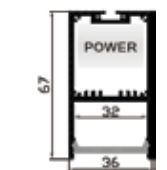

AEX-25

1. Size: 74*77*2500 mm
2. Color: Silver
3. IP40

AEX-29

1. Size: 49*32*2500 mm
2. Color: Silver
3. IP40

AEX-26

1. Size: 49*32*2500 mm
2. Color: Silver
3. IP40

AEX-30

1. Size: 88*32*2500 mm
2. Color: Silver
3. IP40

AEX-27

1. Size: 49*70*2500 mm
2. Color: Silver
3. IP40

AEX-31

1. Size: 225*55*2500 mm
2. Color: Silver
3. IP40

AEX-28

1. Size: 36*67*2500 mm
2. Color: Silver
3. IP40

AEX-32

1. Size: 63*23*2500 mm
2. Color: Silvery
3. IP40