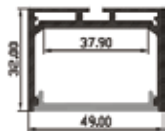

Product Code	Profile size	Profile length	Cover type	Power options Watts/M	lumen output p/M Lm
AEX-25	77 x 74	2.5M	opal/clear/frosted	10.8W/21.6W/32.4W	1100/2200/3300
AEX-26	32 x 49	2.5M	opal/clear/frosted	10.8W/21.6W	1100/2200
AEX-27	70 x 49	2.5M	opal/clear/frosted	10.8W/21.6W	1100/2200
AEX-28	16 x 16	2.5M	opal/clear/frosted	10.8W/21.6W	1100/2200
AEX-29	32 x 49	2.5M	opal/clear/frosted	10.8W/21.6W	1100/2200
AEX-30	32 x 88	2.5M	opal/clear/frosted	10.8W/21.6W/32.4W	1100/2200/3300
AEX-31	55.3 x 225.7	2.5M	opal/clear/frosted	10.8W/21.6W/32.4W	1100/2200/3300
AEX-32	23x 64	2.5M	opal/clear/frosted	10.8W/21.6W	1100/2200

AEX-25

1. Size: 74*77*2500 mm
2. Color: Silver
3. IP40

AEX-29

1. Size: 49*32*2500 mm
2. Color: Silver
3. IP40

AEX-26

1. Size: 49*32*2500 mm
2. Color: Silver
3. IP40

AEX-30

1. Size: 88*32*2500 mm
2. Color: Silver
3. IP40

AEX-27

1. Size: 49*70*2500 mm
2. Color: Silver
3. IP40

AEX-31

1. Size: 225*55*2500 mm
2. Color: Silver
3. IP40

AEX-28

1. Size: 36*67*2500 mm
2. Color: Silver
3. IP40

AEX-32

1. Size: 63*23*2500 mm
2. Color: Silvery
3. IP40