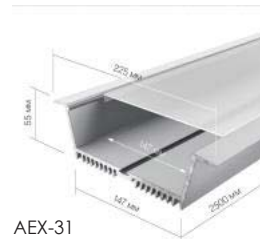

Product Code	Profile size	Profile length	Cover type	Power options Watts/M	lumen output p/M Lm
AEX-25	77 x 74	2.5M	opal/clear/frosted	10.8W/21.6W/32.4W	1100/2200/3300
AEX-26	32 x 49	2.5M	opal/clear/frosted	10.8W/21.6W	1100/2200
AEX-27	70 x 49	2.5M	opal/clear/frosted	10.8W/21.6W	1100/2200
AEX-28	16 x 16	2.5M	opal/clear/frosted	10.8W/21.6W	1100/2200
AEX-29	32 x 49	2.5M	opal/clear/frosted	10.8W/21.6W	1100/2200
AEX-30	32 x 88	2.5M	opal/clear/frosted	10.8W/21.6W/32.4W	1100/2200/3300
AEX-31	55.3 x 225.7	2.5M	opal/clear/frosted	10.8W/21.6W/32.4W	1100/2200/3300
AEX-32	23x 64	2.5M	opal/clear/frosted	10.8W/21.6W	1100/2200

AEX-25

1. Size: 74*77*2500 mm
2. Color: Silver
3. IP40

AEX-29

1. Size: 49*32*2500 mm
2. Color: Silver
3. IP40

AEX-26

1. Size: 49*32*2500 mm
2. Color: Silver
3. IP40

AEX-30

1. Size: 88*32*2500 mm
2. Color: Silver
3. IP40

AEX-27

1. Size: 49*70*2500 mm
2. Color: Silver
3. IP40

AEX-31

1. Size: 225*55*2500 mm
2. Color: Silver
3. IP40

AEX-28

1. Size: 36*67*2500 mm
2. Color: Silver
3. IP40

AEX-32

1. Size: 63*23*2500 mm
2. Color: Silvery
3. IP40