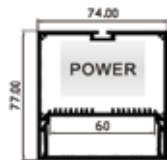

Product Code	Profile size	Profile length	Cover type	Power options Watts/M	lumen output p/M Lm
AEX-25	77 x 74	2.5M	opal/clear/frosted	10.8W/21.6W/32.4W	1100/2200/3300
AEX-26	32 x 49	2.5M	opal/clear/frosted	10.8W/21.6W	1100/2200
AEX-27	70 x 49	2.5M	opal/clear/frosted	10.8W/21.6W	1100/2200
AEX-28	16 x 16	2.5M	opal/clear/frosted	10.8W/21.6W	1100/2200
AEX-29	32 x 49	2.5M	opal/clear/frosted	10.8W/21.6W	1100/2200
AEX-30	32 x 88	2.5M	opal/clear/frosted	10.8W/21.6W/32.4W	1100/2200/3300
AEX-31	55.3 x 225.7	2.5M	opal/clear/frosted	10.8W/21.6W/32.4W	1100/2200/3300
AEX-32	23x 64	2.5M	opal/clear/frosted	10.8W/21.6W	1100/2200

AEX-25

1. Size: 74*77*2500 mm
2. Color: Silver
3. IP40

AEX-29

1. Size: 49*32*2500 mm
2. Color: Silver
3. IP40

AEX-26

1. Size: 49*32*2500 mm
2. Color: Silver
3. IP40

AEX-30

1. Size: 88*32*2500 mm
2. Color: Silver
3. IP40

AEX-27

1. Size: 49*70*2500 mm
2. Color: Silver
3. IP40

AEX-31

1. Size: 225*55*2500 mm
2. Color: Silver
3. IP40

AEX-28

1. Size: 36*67*2500 mm
2. Color: Silver
3. IP40

AEX-32

1. Size: 63*23*2500 mm
2. Color: Silvery
3. IP40