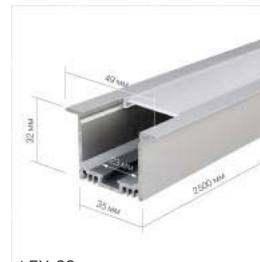

Product Code	Profile size	Profile length	Cover type	Power options Watts/M	lumen output p/M Lm
AEX-25	77 x 74	2.5M	opal/clear/frosted	10.8W/21.6W/32.4W	1100/2200/3300
AEX-26	32 x 49	2.5M	opal/clear/frosted	10.8W/21.6W	1100/2200
AEX-27	70 x 49	2.5M	opal/clear/frosted	10.8W/21.6W	1100/2200
AEX-28	16 x 16	2.5M	opal/clear/frosted	10.8W/21.6W	1100/2200
AEX-29	32 x 49	2.5M	opal/clear/frosted	10.8W/21.6W	1100/2200
AEX-30	32 x 88	2.5M	opal/clear/frosted	10.8W/21.6W/32.4W	1100/2200/3300
AEX-31	55.3 x 225.7	2.5M	opal/clear/frosted	10.8W/21.6W/32.4W	1100/2200/3300
AEX-32	23x 64	2.5M	opal/clear/frosted	10.8W/21.6W	1100/2200

AEX-25

1. Size: 74*77*2500 mm
2. Color: Silver
3. IP40

AEX-29

1. Size: 49*32*2500 mm
2. Color: Silver
3. IP40

AEX-26

1. Size: 49*32*2500 mm
2. Color: Silver
3. IP40

AEX-30

1. Size: 88*32*2500 mm
2. Color: Silver
3. IP40

AEX-27

1. Size: 49*70*2500 mm
2. Color: Silver
3. IP40

AEX-31

1. Size: 225*55*2500 mm
2. Color: Silver
3. IP40

AEX-28

1. Size: 36*67*2500 mm
2. Color: Silver
3. IP40

AEX-32

1. Size: 63*23*2500 mm
2. Color: Silvery
3. IP40