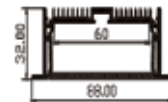

Product Code	Profile size	Profile length	Cover type	Power options Watts/M	lumen output p/M Lm
AEX-25	77 x 74	2.5M	opal/clear/frosted	10.8W/21.6W/32.4W	1100/2200/3300
AEX-26	32 x 49	2.5M	opal/clear/frosted	10.8W/21.6W	1100/2200
AEX-27	70 x 49	2.5M	opal/clear/frosted	10.8W/21.6W	1100/2200
AEX-28	16 x 16	2.5M	opal/clear/frosted	10.8W/21.6W	1100/2200
AEX-29	32 x 49	2.5M	opal/clear/frosted	10.8W/21.6W	1100/2200
AEX-30	32 x 88	2.5M	opal/clear/frosted	10.8W/21.6W/32.4W	1100/2200/3300
AEX-31	55.3 x 225.7	2.5M	opal/clear/frosted	10.8W/21.6W/32.4W	1100/2200/3300
AEX-32	23x 64	2.5M	opal/clear/frosted	10.8W/21.6W	1100/2200

AEX-25

1. Size: 74*77*2500 mm
2. Color: Silver
3. IP40

AEX-29

1. Size: 49*32*2500 mm
2. Color: Silver
3. IP40

AEX-26

1. Size: 49*32*2500 mm
2. Color: Silver
3. IP40

AEX-30

1. Size: 88*32*2500 mm
2. Color: Silver
3. IP40

AEX-27

1. Size: 49*70*2500 mm
2. Color: Silver
3. IP40

AEX-31

1. Size: 225*55*2500 mm
2. Color: Silver
3. IP40

AEX-28

1. Size: 36*67*2500 mm
2. Color: Silver
3. IP40

AEX-32

1. Size: 63*23*2500 mm
2. Color: Silvery
3. IP40