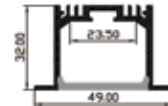

Product Code	Profile size	Profile length	Cover type	Power options Watts/M	lumen output p/M Lm
AEX-25	77 x 74	2.5M	opal/clear/frosted	10.8W/21.6W/32.4W	1100/2200/3300
AEX-26	32 x 49	2.5M	opal/clear/frosted	10.8W/21.6W	1100/2200
AEX-27	70 x 49	2.5M	opal/clear/frosted	10.8W/21.6W	1100/2200
AEX-28	16 x 16	2.5M	opal/clear/frosted	10.8W/21.6W	1100/2200
AEX-29	32 x 49	2.5M	opal/clear/frosted	10.8W/21.6W	1100/2200
AEX-30	32 x 88	2.5M	opal/clear/frosted	10.8W/21.6W/32.4W	1100/2200/3300
AEX-31	55.3 x 225.7	2.5M	opal/clear/frosted	10.8W/21.6W/32.4W	1100/2200/3300
AEX-32	23x 64	2.5M	opal/clear/frosted	10.8W/21.6W	1100/2200

AEX-25

1. Size: 74*77*2500 mm
2. Color: Silver
3. IP40

AEX-29

1. Size: 49*32*2500 mm
2. Color: Silver
3. IP40

AEX-26

1. Size: 49*32*2500 mm
2. Color: Silver
3. IP40

AEX-30

1. Size: 88*32*2500 mm
2. Color: Silver
3. IP40

AEX-27

1. Size: 49*70*2500 mm
2. Color: Silver
3. IP40

AEX-31

1. Size: 225*55*2500 mm
2. Color: Silver
3. IP40

AEX-28

1. Size: 36*67*2500 mm
2. Color: Silver
3. IP40

AEX-32

1. Size: 63*23*2500 mm
2. Color: Silvery
3. IP40