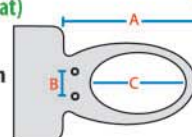

**HDBR-1500S (small seat)**

- A: 480mm or above
- B: Between 140 -195mm
- C: 310mm or above

**HDBR-1500S (standard seat)**

- A: 500mm or above
- B: Between 140 -195mm
- C: 330mm or above

**HDBR-1500E (large seat)**

- A: 520mm or above
- B: Between 140 -195mm
- C: 340mm or above

For more information, or to purchase this Bidet contact

**Freecall 1800 BIDESHOP, that's 1800 243 387**