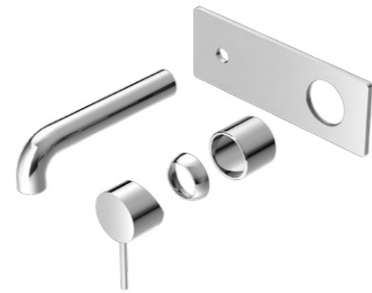

Universal Body

**NRUBoo1P**  
Premium 35mm Universal  
Wall Basin/Bath Mixer Body Only

Trim Kit

**NR221910a120tCH/NR221910a160tCH/NR221910a185tCH  
/NR221910a230tCH/NR221910a260tCH**

Mecca Wall Basin/Bath Mixer 120/160/185/230/260mm  
Trim Kits Only Chrome  
Wels Rating: 5 Star, 6L/Min  
Wels REG No. T41847/ T41614/ T41615/ T41616/ T41848  
Colours Available: