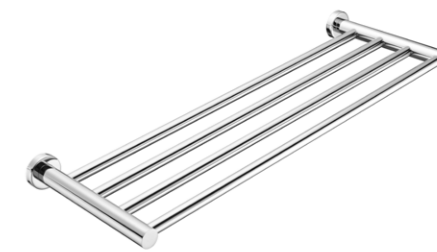

NR1989CH

Mecca Towel Rack Chrome
Colours Available:

Matte Black NR1989MB | **Gun Metal** NR1989GM | **Brushed Nickel** NR1989BN | **Brushed Gold** NR1989BG | **Brushed Bronze** NR1989BZ | **Matte White** NR1989MW