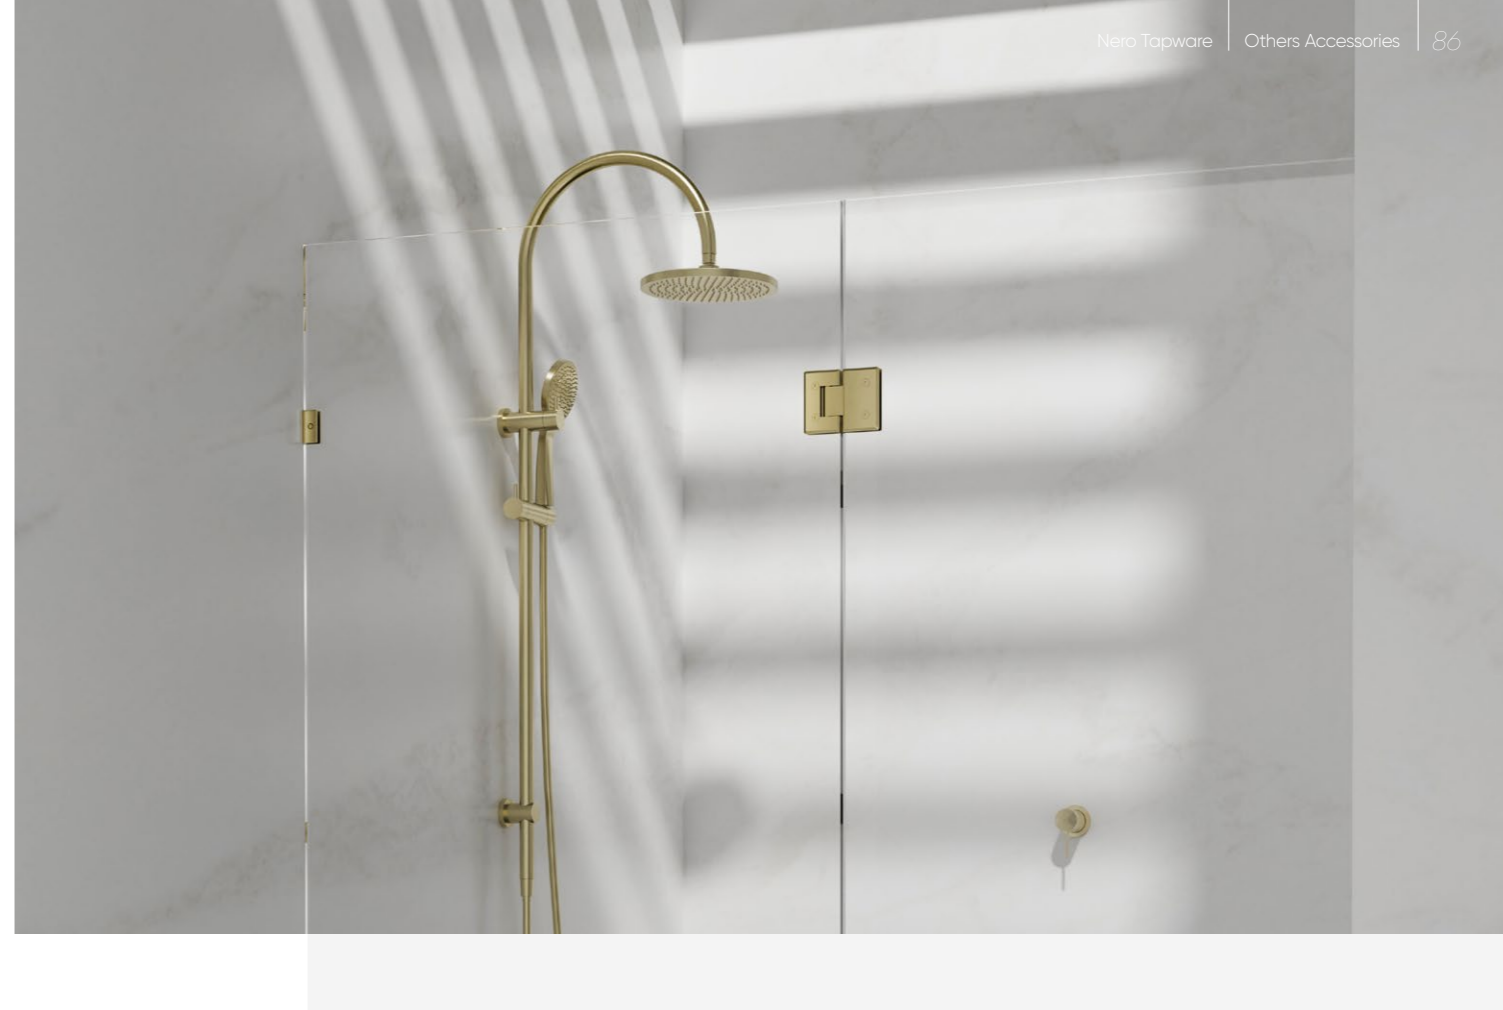

**Brushed Nickel**  
NRSH203aBN

**Brushed Gold**  
NRSH203aBG

**NRSH204aCH**  
 90 Degree Glass To Wall Bracket  
 10mm Glass Chrome  
 Colours Available:

**Matte Black**  
NRSH204aMB

**Gun Metal**  
NRSH204aGM

**Brushed Nickel**  
NRSH204aBN

**Brushed Gold**  
NRSH204aBG

**NRSH301aCH**  
 Round Shower Knob Chrome  
 Colours Available:

**Matte Black**  
NRSH301aMB

**Gun Metal**  
NRSH301aGM

**Brushed Nickel**  
NRSH301aBN

**Brushed Gold**  
NRSH301aBG

**NRSH302aCH**  
 Square Shower Knob Handle Chrome  
 Colours Available:

**Matte Black**  
NRSH302aMB

**Gun Metal**  
NRSH302aGM

**Brushed Nickel**  
NRSH302aBN

**Brushed Gold**  
NRSH302aBG

**NRSH303aCH**

Towel Bar 500mm Chrome  
Colours Available:

**Matte Black**  
NRSH303aMB

**Gun Metal**  
NRSH303aGM

**Brushed Nickel**  
NRSH303aBN

**Brushed Gold**  
NRSH303aBG

**NRSH401MB**

Half Round Water Seal Rail 750mm  
Matte Black  
Colours Available: