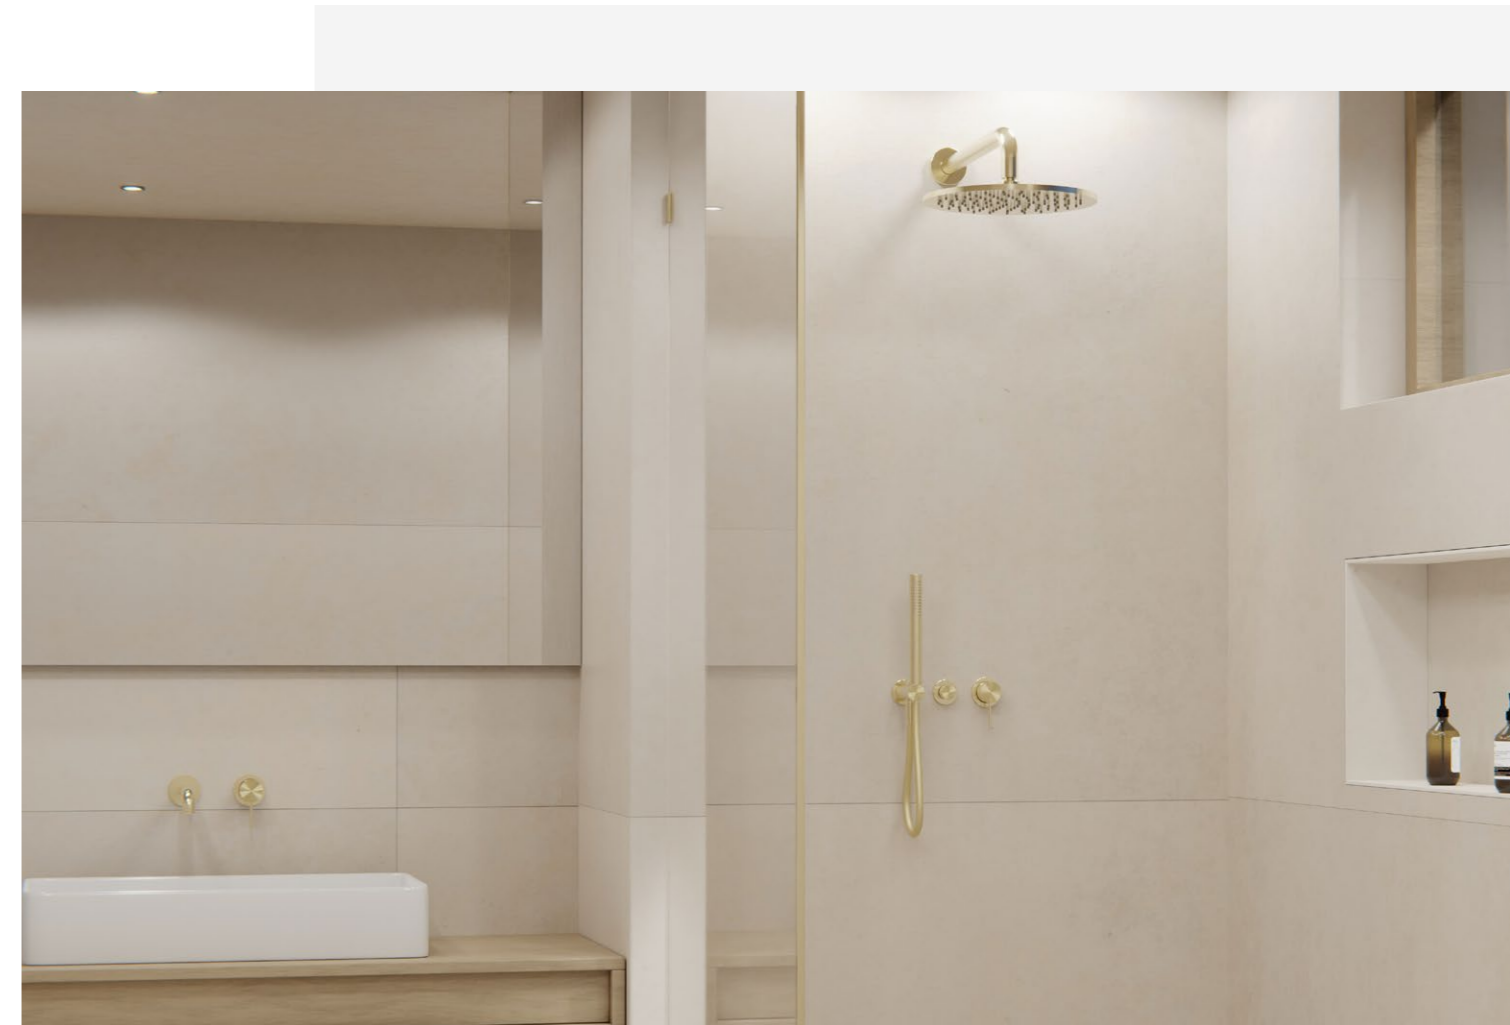

Universal Body

NRUB004P

Premium 35mm Universal Shower System Body Only

Trim Kit

NR221912ftCH

Mecca Shower Mixer Divertor System Separate Back Plate Trim Kits Only Chrome
Wels Rating: 4 Star, 7.5L/Min
Wels REG No. S17398
Colours Available:

NR221903dCH

Mecca Wall Mount Bath Mixer With Hand Shower Chrome
Wels Rating: 0 Star, 7.5L/Min
Wels REG No. S14708
Colours Available:

Whole Set

NR221912fCH

Mecca Shower Mixer Divertor System Separate Back Plate Chrome
Wels Rating: 4 Star, 7.5L/Min
Wels REG No. S17398
Colours Available: