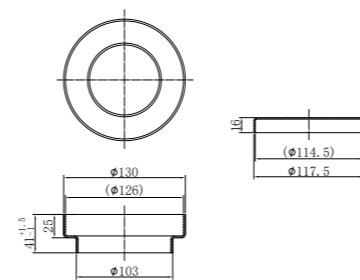

Matte Black NRFW005MB   **Gun Metal** NRFW005GM   **Brushed Nickel** NRFW005BN   **Brushed Gold** NRFW005BG   **Brushed Bronze** NRFW005BZ