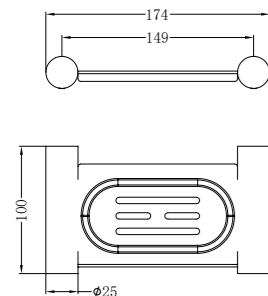

Matte Black
NR2381MB

NR2386CH

New Mecca Toilet Roll Holder Chrome
Colours Available: