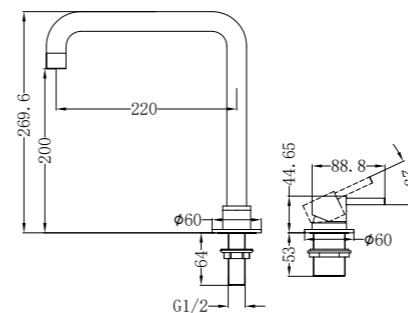

Matte Black
NR221901cMB

Gun Metal
NR221901cGM

Nero Tapware

Mecca
Hob Basin Mixer
Square Swivel Spout