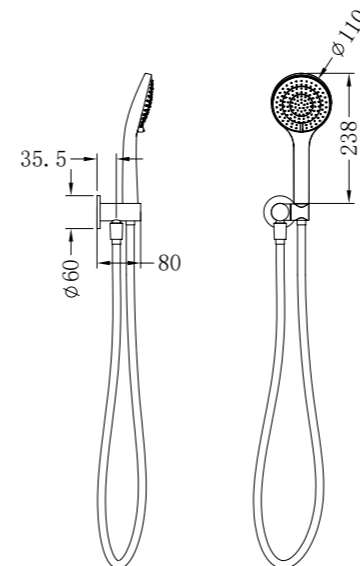

Round Twin Shower Chrome  
 Wels Rating: Overhead Shower 3 Star, 8L/Min  
 Hand Shower Not Star Rated, 5.5L/Min  
 Wels REG No. S17476  
 Colours Available:

**NR221905CH**

Mecca Shower On Bracket With  
 Air Shower Chrome  
 Wels Rating: 3 Star, 9L/Min  
 Wels REG No. S15168  
 Colours Available: