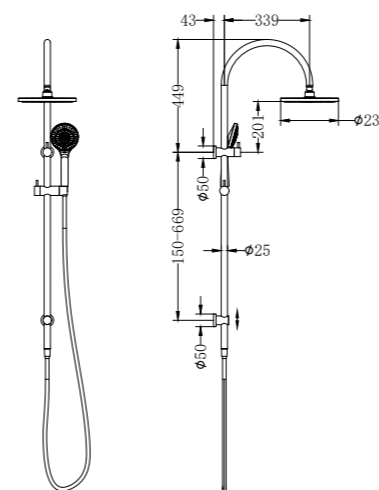

Matte White  
NR221905MW

**NR221905aCH**

Mecca Shower Rail With Air Shower Chrome  
 Wels Rating: 3 Star, 9L/Min  
 Wels REG No. S15218  
 Colours Available:

**NR221905bCH**

Mecca Twin Shower With Air Shower Chrome  
 Wels Rating: Overhead Shower 3 Star, 9L/Min  
 Hand Shower 3 Star, 9L/Min  
 Wels REG No. S17346  
 Colours Available: