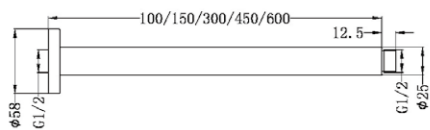

Matte Black NR503100MB, NR503300MB, NR503450MB
Brushed Nickel NR503100BN, NR503300BN
Brushed Gold NR503100BG, NR503300BG
Gun Metal NR503100GM, NR503300GM
Brushed Bronze NR503150BZ, NR503300BZ
Matte White NR503300MW