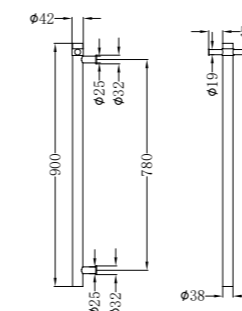

Graphite
NRV900hGR