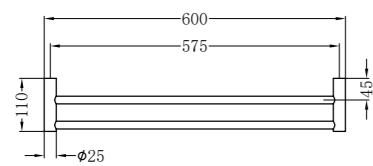

NR2330CH
New Mecca Single Towel Rail 800mm Chrome
Colours Available:

NR2330dCH
New Mecca Double Towel Rail 800mm Chrome
Colours Available:

NR2324dCH
New Mecca Double Towel Rail 600mm Chrome
Colours Available:

NR2387aCH
New Mecca Metal Shower Shelf Chrome
Colours Available: