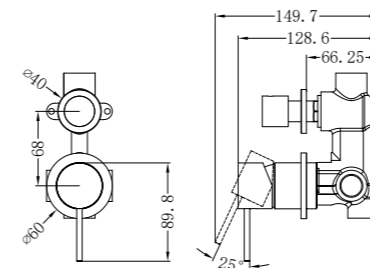

Matte Black
NR221911sMB

Gun Metal
NR221911sGM