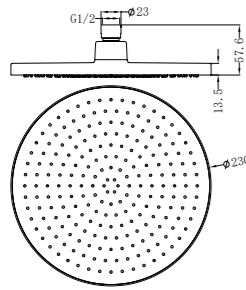

**Matte Black**  
NR508076MB

**Brushed Nickel**  
NR508076BN

**Brushed Gold**  
NR508076BG

**Matte White**  
NR508076MW

**NR508079CH**

250mm Opal Shower Head Chrome  
 Water Rating: 3 Star, 9.0L/Min  
 Wels REG No. S17297  
 Colours Available: