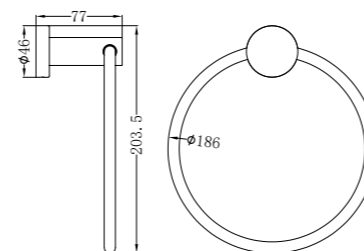

Matte Black NR1980MB
Gun Metal NR1980GM
Brushed Nickel NR1980BN
Brushed Gold NR1980BG
Brushed Bronze NR1980BZ
Matte White NR1980MW