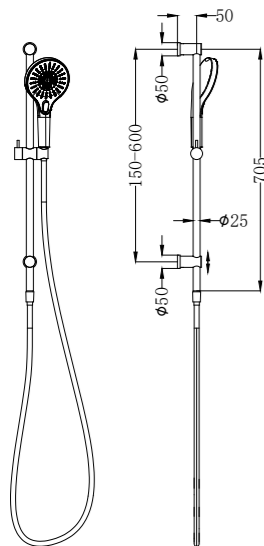

Brushed Bronze
NR221905dBZ

NR221905eBZ

Mecca Twin Shower Brushed Bronze
Wels Rating: Overhead Shower 3 Star, 9L/Min
Hand Shower 3 Star, 9L/Min
Wels REG No. S17337
Colours Available: