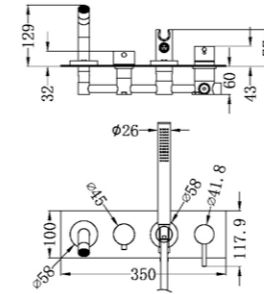

Matte Black
NR221903dMB