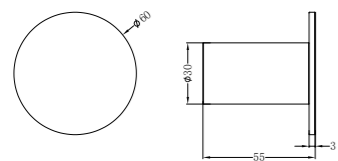

Matte Black NR1982aMB
Gun Metal NR1982aGM
Brushed Nickel NR1982aBN
Brushed Gold NR1982aBG
Brushed Bronze NR1982aBZ
Matte White NR1982aMW

NR1982CH

Mecca Robe Hook Chrome
Colours Available: