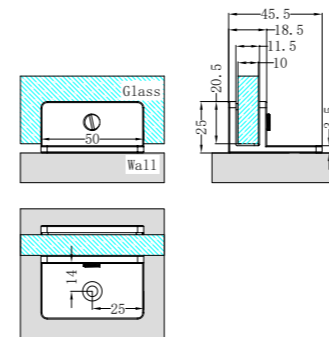

Matte Black
NRSH202aMB

NRSH203aCH
Shower U Bracket 10mm Glass Chrome
Colours Available: