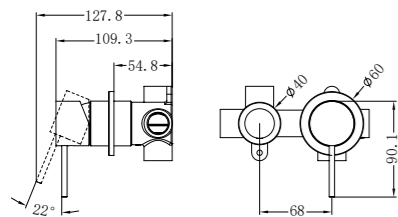

Universal Body

NRUB003aP

Premium 35mm Universal Shower Mixer With Divertor Horizontal Body Only

Trim Kit

NR221911stCH

Mecca Shower Mixer With Divertor Separate Back Plate Trim Kits Only Chrome Colours Available:

Whole Set

NR221911uCH

Mecca Shower Mixer With Horizontal 2 Way Divertor Chrome Colours Available:

Universal Body

NRUB004P

Premium 35mm Universal Shower System Body Only

Trim Kit

NR221912etCH

Mecca Shower Mixer Divertor System Trim Kits Only Chrome Wels Rating: 4 Star, 7.5L/Min Wels REG No. S17397 Colours Available:

Whole Set

NR221912eCH

Mecca Shower Mixer Divertor System Chrome Wels Rating: 4 Star, 7.5L/Min Wels REG No. S17397 Colours Available: