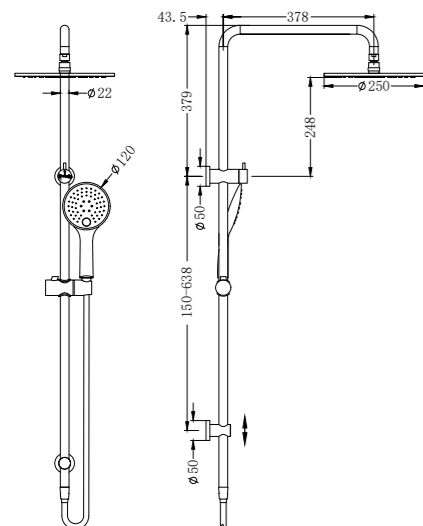

Round Twin Shower Chrome  
 Wels Rating: Overhead Shower 3 Star, 8L/Min  
 Hand Shower Not Star Rated, 5.5L/Min  
 Wels REG No. S17476  
 Colours Available:

**NR221905CH**

Mecca Shower On Bracket With  
 Air Shower Chrome  
 Wels Rating: 3 Star, 9L/Min  
 Wels REG No. S15168  
 Colours Available: