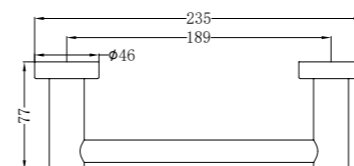

**NR1980aCH**

Mecca Hand Towel Rail Chrome  
Colours Available:

**Matte Black** NR1980aMB  
**Gun Metal** NR1980aGM  
**Brushed Nickel** NR1980aBN  
**Brushed Gold** NR1980aBG  
**Brushed Bronze** NR1980aBZ  
**Matte White** NR1980aMW