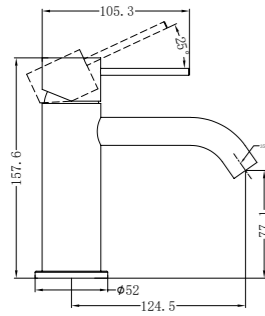

Matte Black NR221901MB	Brushed Nickel NR221901BN	Brushed Gold NR221901BG	Gun Metal NR221901GM	Brushed Bronze NR221901BZ	Matte White NR221901MW