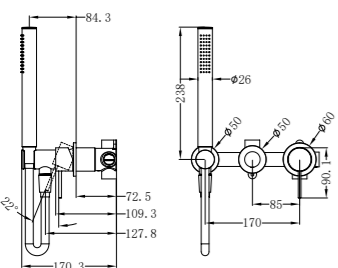

Matte Black
NR221912fMB

Gun Metal
NR221912fGM