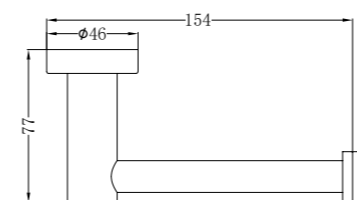

NR1924dCH

Mecca Double Towel Rail 600mm Chrome
Colours Available:

NR1924CH

Mecca Single Towel Rail 600mm Chrome
Colours Available:

NR1989CH

Mecca Towel Rack Chrome
Colours Available:

NR1986CH

Mecca Toilet Roll Holder Chrome
Colours Available: