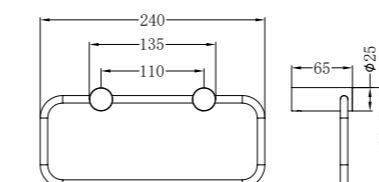

Matte Black
NR2380aMB