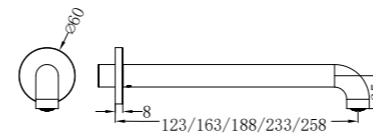

Matte Black NR221903c120MB NR221903c160MB NR221903c185MB NR221903c230MB NR221903c260MB	Gun Metal NR221903c120GM NR221903c160GM NR221903c185GM NR221903c230GM NR221903c260GM	Brushed Nickel NR221903c120BN NR221903c160BN NR221903c185BN NR221903c230BN NR221903c260BN	Brushed Gold NR221903c120BG NR221903c160BG NR221903c185BG NR221903c230BG NR221903c260BG	Brushed Bronze NR221903c120BZ NR221903c160BZ NR221903c185BZ NR221903c230BZ NR221903c260BZ	Matte White NR221903c120MW NR221903c160MW NR221903c185MW NR221903c230MW NR221903c260MW