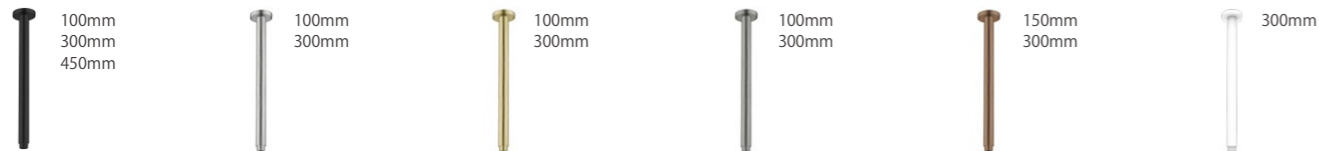

NR506CH
Round Swivel Shower Arm Chrome
Colours Available: