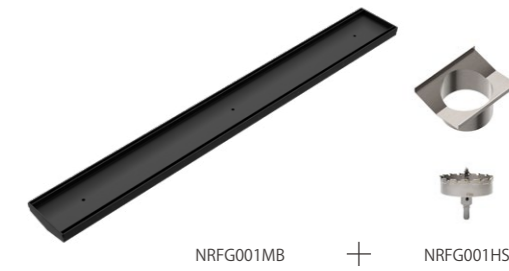

NRFG001hsMB
Tile Insert V Channel Floor Grate 89mm
Outlet With Hole Saw Matte Black
Colours Available: