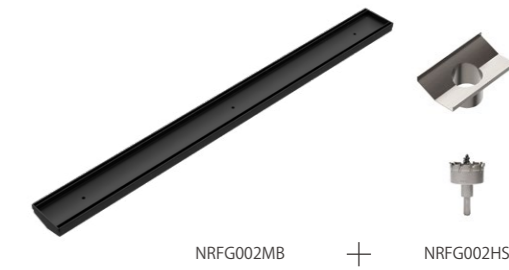

NRFG002hsMB
Tile Insert V Channel Floor Grate 50mm
Outlet With Hole Saw Matte Black
Colours Available: