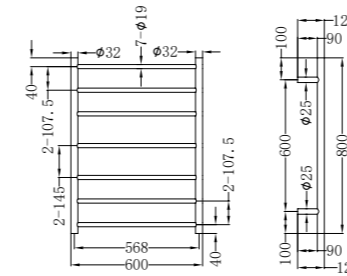

**NR190002hBG**

Heated Towel Ladder Brushed Gold  
Colours Available:

**Graphite**  
NR190002hGR

**Brushed Bronze**  
NR190002hBZ

**NRV900hBG**

Heated Vertical Towel Rail Brushed Gold  
Colours Available:

**Graphite**  
NRV900hGR