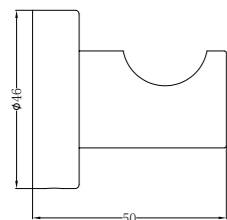

Matte Black NR1982MB
Gun Metal NR1982GM
Brushed Nickel NR1982BN
Brushed Gold NR1982BG
Brushed Bronze NR1982BZ
Matte White NR1982MW