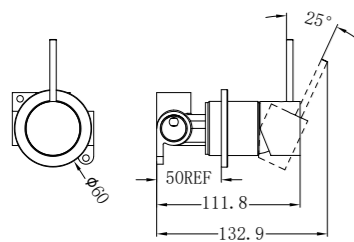

Matte Black
NR221911jMB

Gun Metal
NR221911jGM