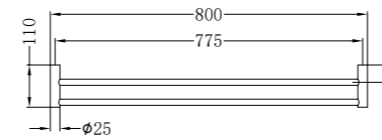

NR2330CH
New Mecca Single Towel Rail 800mm Chrome
Colours Available:

NR2330dCH
New Mecca Double Towel Rail 800mm Chrome
Colours Available:

NR2324dCH
New Mecca Double Towel Rail 600mm Chrome
Colours Available:

NR2387aCH
New Mecca Metal Shower Shelf Chrome
Colours Available: