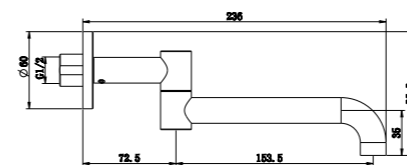

Universal Body

NRUB001P
Premium 35mm Universal
Wall Basin/Bath Mixer Body Only

Trim Kit

NR221910rtCH
Mecca Wall Basin/Bath Mixer Swivel
Spout 225mm Trim Kits Only Chrome
Wels Rating: 5 Star, 6L/Min
Wels REG No. T41781
Colours Available:

Whole Set

NR221910rCH
Mecca Wall Basin/Bath Mixer Swivel
Spout 225mm Chrome
Wels Rating: 5 Star, 6L/Min
Wels REG No. T41781
Colours Available:

NR221903gCH
Mecca Wall Mounted Swivel Basin/Bath Spout
Only 225mm Chrome
Colours Available: