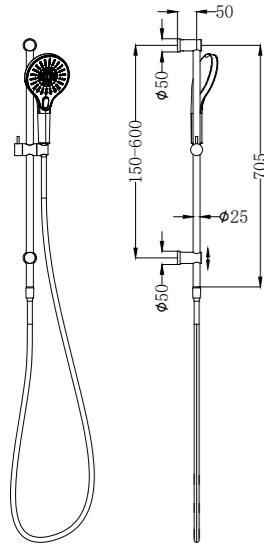

NR221905dGM

Mecca Shower Rail Gun Metal
Wels Rating: 3 Star, 9L/Min
Wels REG No. S15220
Colours Available:

Gun Metal
NR221905dGM

NR221905eGM

Mecca Twin Shower Gun Metal
Wels Rating: Overhead Shower 3 Star, 9L/Min
Hand Shower 3 Star, 9L/Min
Wels REG No. S17337
Colours Available: