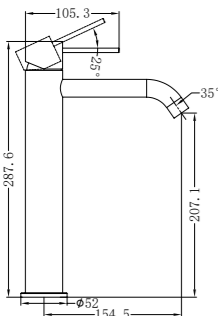

Matte Black NR221901aMB	Brushed Nickel NR221901aBN	Brushed Gold NR221901aBG	Gun Metal NR221901aGM	Brushed Bronze NR221901aBZ	Matte White NR221901aMW