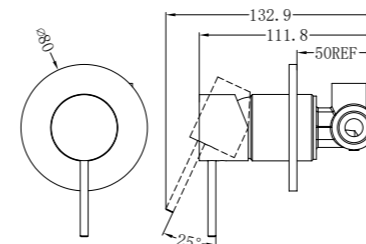

Mecca Shower Mixer

Universal Body

NRUB002P
Premium 35mm Universal
Shower Mixer Body Only

Trim Kit

NR221911tCH
Mecca Shower Mixer 80mm Plate
Trim Kits Only Chrome
Colours Available:

Whole Set

NR221911CH
Mecca Shower Mixer 80mm Plate
Chrome
Colours Available: