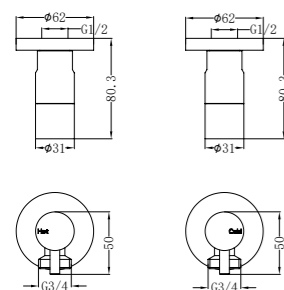

Matte Black NR262109dMB   **Gun Metal** NR262109dGM   **Brushed Nickel** NR262109dBN   **Brushed Gold** NR262109dBG   **Brushed Bronze** NR262109dBZ