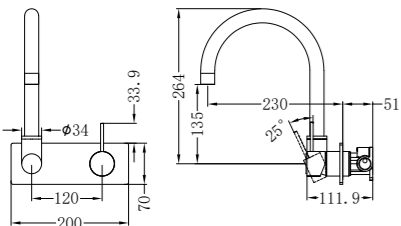

Matte Black
NR221910pMB

Gun Metal
NR221910pGM