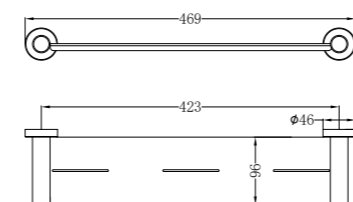

Matte Black NR1987aMB
Gun Metal NR1987aGM
Brushed Nickel NR1987aBN
Brushed Gold NR1987aBG
Brushed Bronze NR1987aBZ
Matte White NR1987aMW