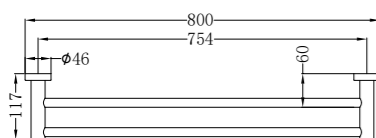

NR1986dCH

Mecca Double Toilet Roll Holder Chrome

NR1930dCH

Mecca Single Towel Rail 800mm Chrome

NR1930CH

Mecca Double Towel Rail 800mm Chrome

NR1987aCH

Mecca Metal Shower Shelf Chrome