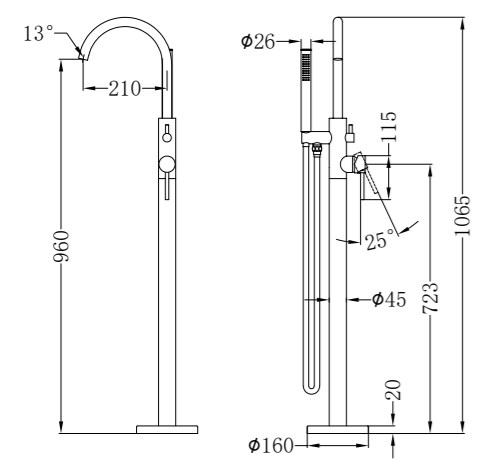

NR210903aCH
Mecca Round Freestanding Mixer With
Hand Shower Chrome
Wels Rating: 3 Star, 9L/Min (Hand Shower Only)
Wels REG No. S17463
Colours Available: