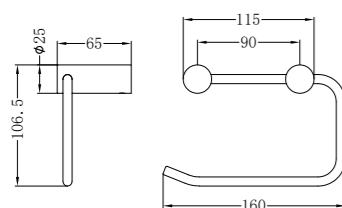

**NR2386CH**

New Mecca Toilet Roll Holder Chrome  
Colours Available:

**Matte Black**  
NR2386MB

**Gun Metal**  
NR2386GM

**Brushed Nickel**  
NR2386BN

**Brushed Gold**  
NR2386BG

**NR2380CH**

New Mecca Hand Towel Rail Chrome  
Colours Available: