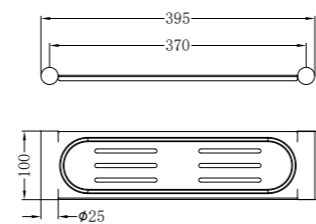

NR2330CH
New Mecca Single Towel Rail 800mm Chrome
Colours Available:

NR2330dCH
New Mecca Double Towel Rail 800mm Chrome
Colours Available:

NR2324dCH
New Mecca Double Towel Rail 600mm Chrome
Colours Available:

NR2387aCH
New Mecca Metal Shower Shelf Chrome
Colours Available: