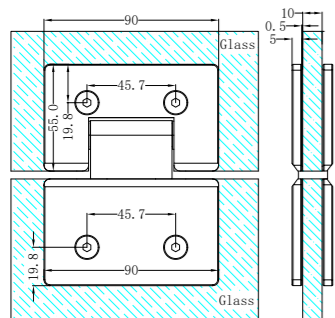

Matte Black
NRSH102aMB

NRSH201aCH
Over-Panel Glass To Glass Fitting
10mm Glass Chrome
Colours Available: