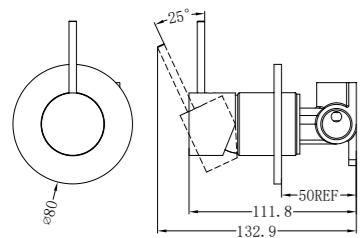

Universal Body

NRUB002aP

Premium 35mm Universal Shower Mixer Handle Up Body Only

Trim Kit

NR221911btCH

Mecca Shower Mixer Handle Up 80mm Plate Trim Kits Only Chrome
Colours Available:

Whole Set

NR221911bCH

Mecca Shower Mixer Handle Up 80mm Plate Chrome
Colours Available:

Universal Body

NRUB002P

Premium 35mm Universal Shower Mixer Body Only

Trim Kit

NR221911htCH

Mecca Shower Mixer 60mm Plate Trim Kits Only Chrome
Colours Available:

Whole Set

NR221911hCH

Mecca Shower Mixer 60mm Plate Chrome
Colours Available: