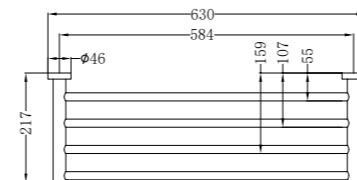

NR1986CH

Mecca Toilet Roll Holder Chrome
Colours Available: