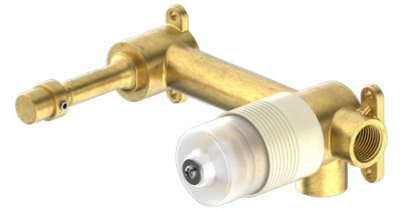

Universal Body

NRUB001P

Premium 35mm Universal
Wall Basin/Bath Mixer Body Only