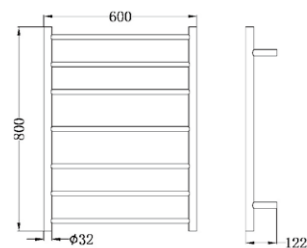

**Brushed Bronze**  
NRV900hBZ

**Matte White**  
NRV900hMW

Nero Tapware

*Heated Vertical  
Towel Rail*

**NR190001CH**  
Non-Heated Towel Ladder Chrome  
Colours Available:

**Matte Black** NR190001MB    **Gun Metal** NR190001GM    **Brushed Nickel** NR190001BN    **Brushed Gold** NR190001BG    **Brushed Bronze** NR190001BZ    **Matte White** NR190001MW