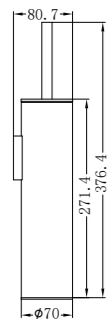

**Matte Black**  
NR1988MB

**Gun Metal**  
NR1988GM

**Brushed Nickel**  
NR1988BN

**Brushed Gold**  
NR1988BG

**Brushed Bronze**  
NR1988BZ

**Matte White**  
NR1988MW

**NR1985CH**  
Mecca Soap Bottle Holder Chrome  
Colours Available: