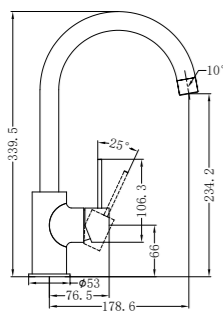

Matte Black NR221907MB   **Gun Metal** NR221907GM   **Brushed Nickel** NR221907BN   **Brushed Gold** NR221907BG   **Brushed Bronze** NR221907BZ   **Matte White** NR221907MW

NR221908CH

Mecca Pull Out Sink Mixer With Vegie Spray Function Chrome
Wels Rating: 6 Star, 4.5L/Min
Wels REG No. T41348
Colours Available: