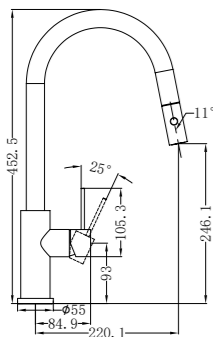

Matte Black NR221908MB   **Gun Metal** NR221908GM   **Brushed Nickel** NR221908BN   **Brushed Gold** NR221908BG   **Brushed Bronze** NR221908BZ   **Matte White** NR221908MW

Nero Tapware

Mecca
Kitchen Mixer