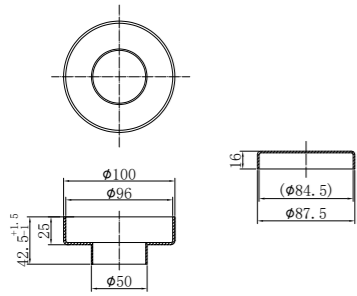

Matte Black NRFW003MB   **Gun Metal** NRFW003GM   **Brushed Nickel** NRFW003BN   **Brushed Gold** NRFW003BG   **Brushed Bronze** NRFW003BZ