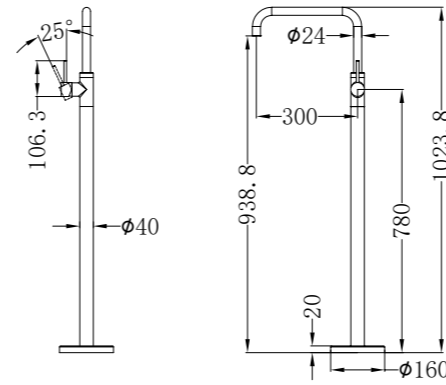

Matte Black NR210903a01MB | Gun Metal NR210903a01GM | Brushed Nickel NR210903a01BN | Brushed Gold NR210903a01BG | Brushed Bronze NR210903a01BZ | Matte White NR210903a01MW