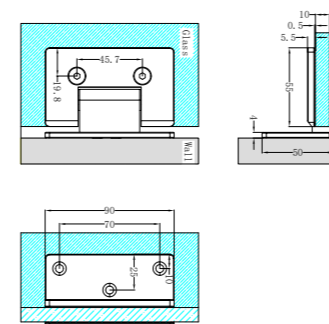

Matte Black NRSH101aMB   **Gun Metal** NRSH101aGM   **Brushed Nickel** NRSH101aBN   **Brushed Gold** NRSH101aBG