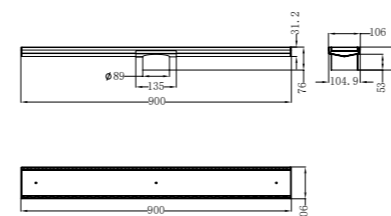

Gun Metal NRFG001HSGM   **Brushed Nickel** NRFG001HSBN   **Brushed Gold** NRFG001HSBG   **Brushed Bronze** NRFG001HSBZ