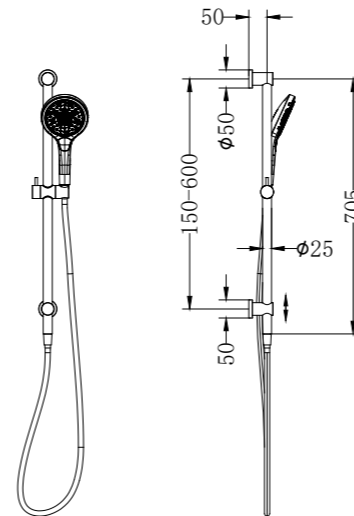

**NR221905gCH**

Mecca Shower Rail With Air Shower II Chrome  
 Wels Rating: 3 Star, 9L/Min  
 Wels REG No. S17300  
 Colours Available:

**Matte Black**  
NR221905hMB

**Gun Metal**  
NR221905hGM

**Brushed Nickel**  
NR221905hBN