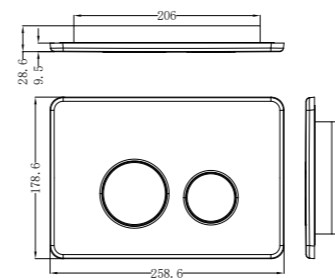

Graphite NRPL001GR   **Brushed Gold** NRPL001BG   **Brushed Nickel** NRPL001BN   **Brushed Bronze** NRPL001BZ

NRSH101aCH
90 Degree Glass to Wall Shower Hinge 10mm Glass Chrome
Colours Available: