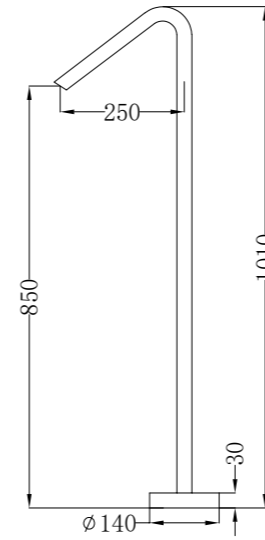

Chrome
NR221903aCH