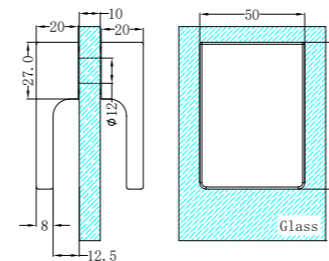

**NRSH303aCH**

Towel Bar 500mm Chrome  
Colours Available:

**Matte Black**  
NRSH303aMB

**Gun Metal**  
NRSH303aGM

**Brushed Nickel**  
NRSH303aBN

**Brushed Gold**  
NRSH303aBG

**NRSH401MB**

Half Round Water Seal Rail 750mm  
Matte Black  
Colours Available: