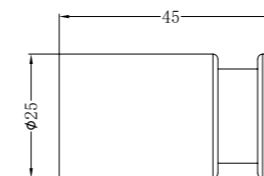

## NR2324CH

New Mecca Single Towel Rail 600mm Chrome  
Colours Available:

**Matte Black**  
NR2324MB

**Gun Metal**  
NR2324GM

**Brushed Nickel**  
NR2324BN

**Brushed Gold**  
NR2324BG

**NR2330CH**  
 New Mecca Single Towel Rail 800mm Chrome  
 Colours Available: