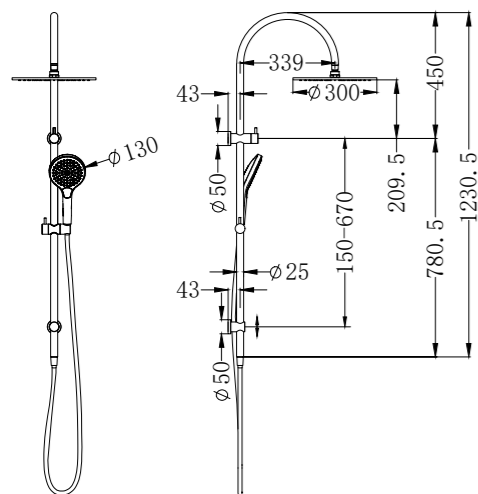

NR221905hCH

Mecca Twin Shower With Air Shower II Chrome
Wels Rating: Overhead Shower 3 Star, 9L/Min
Hand Shower 3 Star, 9L/Min
Wels REG No. S17339
Colours Available:

NR221905gCH

Mecca Shower Rail With Air Shower II Chrome
Wels Rating: 3 Star, 9L/Min
Wels REG No. S17300
Colours Available: