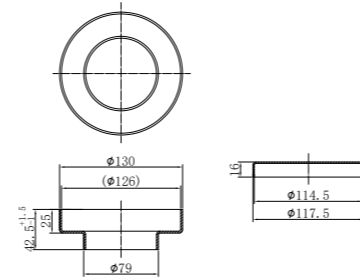

Matte Black NRFW004MB   **Gun Metal** NRFW004GM   **Brushed Nickel** NRFW004BN   **Brushed Gold** NRFW004BG   **Brushed Bronze** NRFW004BZ

NRFW005CH
130mm Round Tile Insert Floor Waste
100mm Outlet Chrome
Colours Available: