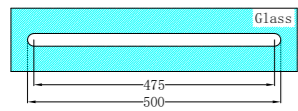

**NRSH303aCH**

Towel Bar 500mm Chrome  
Colours Available:

**Matte Black**  
NRSH303aMB

**Gun Metal**  
NRSH303aGM

**Brushed Nickel**  
NRSH303aBN

**Brushed Gold**  
NRSH303aBG

**NRSH401MB**

Half Round Water Seal Rail 750mm  
Matte Black  
Colours Available: