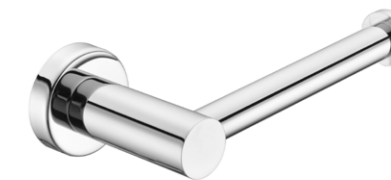

Matte Black NR1986MB | **Gun Metal** NR1986GM | **Brushed Nickel** NR1986BN | **Brushed Gold** NR1986BG | **Brushed Bronze** NR1986BZ | **Matte White** NR1986MW