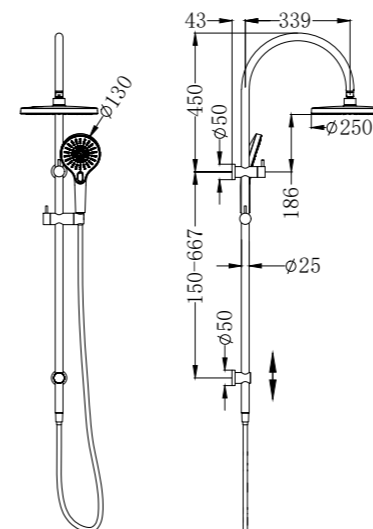

**Gun Metal**  
NR221905eGM

**NR221905dBZ**

Mecca Shower Rail Brushed Bronze  
 Wels Rating: 3 Star, 9L/Min  
 Wels REG No. S15220  
 Colours Available:

**Brushed Bronze**  
NR221905dBZ

**NR221905eBZ**

Mecca Twin Shower Brushed Bronze  
 Wels Rating: Overhead Shower 3 Star, 9L/Min  
 Hand Shower 3 Star, 9L/Min  
 Wels REG No. S17337  
 Colours Available: