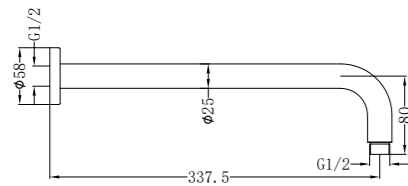

NR502CH
Round Shower Arm 330mm Length Chrome
Colours Available:

**NR503100CH/NR503150CH/NR503300CH
/NR503450CH/NR503600CH**
Round Ceiling Arm 100mm/150mm
/300mm/450mm/600mm Length Chrome
Colours Available:

NR506CH
Round Swivel Shower Arm Chrome
Colours Available:

NRROA1001CH
250mm Round Shower Head Chrome
Wels Rating: 3 Star, 9.0L/Min
Wels REG No. S16683
Colours Available: