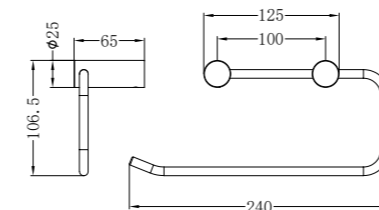

Matte Black
NR2380MB

NR2380aCH

New Mecca Towel Ring Chrome
Colours Available: