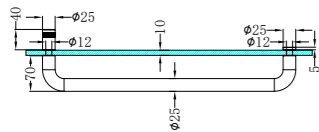

**NRSH303aCH**

Towel Bar 500mm Chrome  
Colours Available:

**Matte Black**  
NRSH303aMB

**Gun Metal**  
NRSH303aGM

**Brushed Nickel**  
NRSH303aBN

**Brushed Gold**  
NRSH303aBG

**NRSH401MB**

Half Round Water Seal Rail 750mm  
Matte Black  
Colours Available: