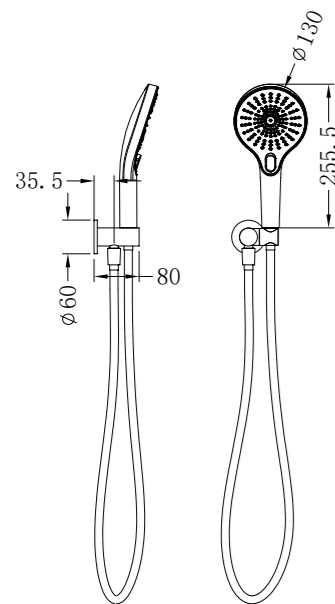

**Matte White**  
NR221905bMW

**NR221905cGM**

Mecca Shower On Bracket Gun Metal

Wels Rating: 3 star, 9L/Min

Wels REG No. S15224

Colours Available:

Shower Angle Adjustable

Gun Metal  
NR221905cGM