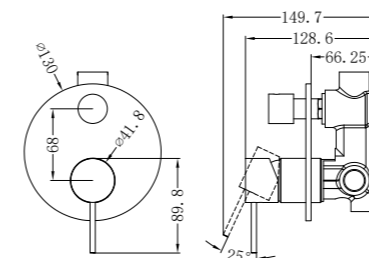

Universal Body

NRUB002aP

Premium 35mm Universal Shower Mixer Handle Up Body Only

Trim Kit

NR221911jtCH

Mecca Shower Mixer 60mm Handle Up Plate Trim Kits Only Chrome
Colours Available:

Whole Set

NR221911jCH

Mecca Shower Mixer 60mm Handle Up Plate Chrome
Colours Available:

Universal Body

NRUB003P

Premium 35mm Universal Shower Mixer With Divertor Body Only

Trim Kit

NR221911atCH

Mecca Shower Mixer With Divertor Trim Kits Only Chrome
Colours Available:

Whole Set

NR221911aCH

Mecca Shower Mixer With Divertor Chrome
Colours Available: