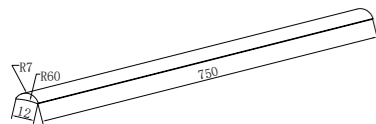

Warranty Periods

1. Warranty Coverage Statement

Nero Tapware is committed to providing high-quality products designed to meet the highest industry standards. Our warranty reflects our confidence in the durability and reliability of our products.

2. Applicability

This warranty applies to goods purchased on or after 1st May 2024, covering both Australia and New Zealand markets, in compliance with the Australian Consumer Law (ACL) and New Zealand's Consumer Guarantees Act (CGA).

3. Warranty Periods

Premium Range (Residential Use)

Category	Warranty Period(Years)	Warranty Details
Zen, Opal, Kara, York, Bianca, Mecca & Mecca Care Tapware	25 / 25 / 2	· 25 years replacement cartridge only · 25 years replacement products or parts on all finishes · 2 years replacement products or parts & labour
Zen, Opal, York, Bianca, Mecca & Mecca Care Showers	25 / 2	· 25 years replacement products or parts on all finishes · 25 years on hand showers, shower heads, Shower hoses replacement only (labour not included) · 2 years replacement products or parts & labour
Zen, Opal, York, Bianca, Mecca & Mecca Care Bathroom Accessories	25	· 25 years replacement products or parts on all finishes
Opal Metal Basins	25	· 25 years replacement products on all finishes
Heated Towel Rails	25 / 1	· 25 years replacement products or parts on all finishes · 1 year on power transformer replacement
Electronic Mixers / Taps & Push Taps	25 / 2	· 25 years replacement products or parts on all finishes · 2 years Replacement products or parts & labour

Premium Range (Commercial Use)

Category	Warranty Period(Years)	Warranty Details
Zen, Opal, Kara, York, Bianca, Mecca & Mecca Care Tapware	15 / 10 / 1	· 15 years replacement cartridge only · 10 years replacement products or parts on all finishes · 1 year replacement products or parts & labour
Zen, Opal, York, Bianca, Mecca & Mecca Care Showers	10 / 1	· 10 years replacement products or parts on all finishes · 10years on hand showers, shower heads, Shower hoses replacement only (labour not included) · 1 year replacement products or parts & labour
Zen, Opal, York, Bianca, Mecca & Mecca Care Bathroom Accessories	10	· 10 years replacement products or parts on all finishes
Opal Metal Basins	10	· 10 years replacement products on all finishes
Heated Towel Rails	10 / 1	· 10 years replacement products or parts on all finishes · 1 year on power transformer
Electronic Mixers / Taps & Push Taps	2 / 1	· 2 years replacement products or parts on all finishes · 1 year Replacement products or parts & labour