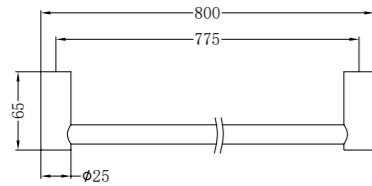

**Matte Black**  
NR2330MB

**Gun Metal**  
NR2330GM

**Brushed Nickel**  
NR2330BN

**Brushed Gold**  
NR2330BG

**NR2330dCH**  
 New Mecca Double Towel Rail 800mm Chrome  
 Colours Available:

**Matte Black**  
NR2330dMB