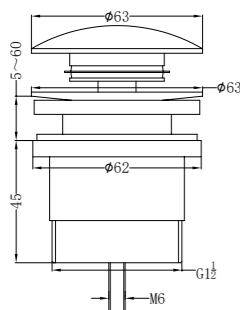

NRA707CH
40mm Bath Pop-Up Plug With Removable
Waste No Overflow Chrome
Colours Available: