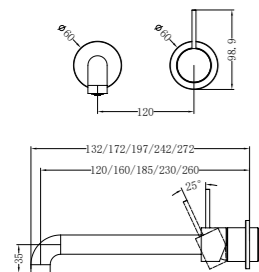

Nero Tapware

*Mecca Wall
Basin/Bath Mixer Separate
Back Plate Handle Up*