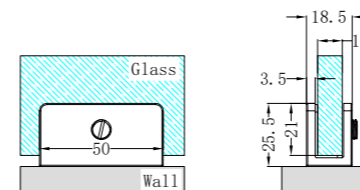

Matte Black
NRSH203aMB