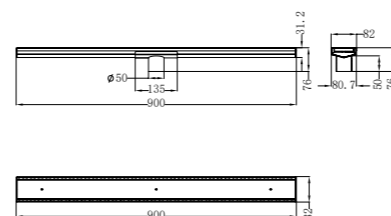

Gun Metal NRFG002HSGM   **Brushed Nickel** NRFG002HSBN   **Brushed Gold** NRFG002HSBG   **Brushed Bronze** NRFG002HSBZ