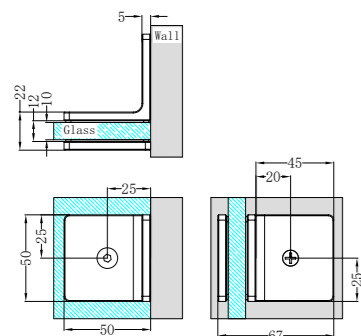

Matte Black
NRSH204aMB

NRSH301aCH
Round Shower Knob Chrome
Colours Available: