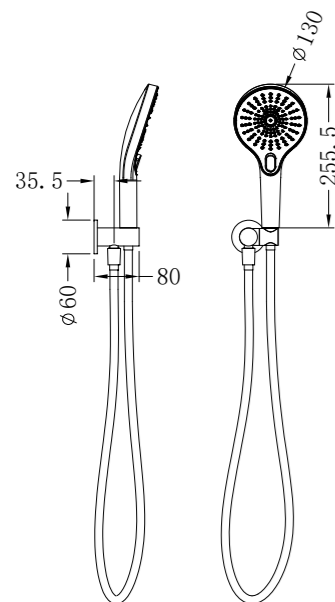

NR221905cGM

Mecca Shower On Bracket Gun Metal

Wels Rating: 3 star, 9L/Min

Wels REG No. S15224

Colours Available:

Shower Angle Adjustable

NR221905cBZ

Mecca Shower on Bracket Brushed Bronze

Wels Rating: 3 star, 9L/Min

Wels REG No. S15224

Colours Available:

Shower Angle Adjustable

Nero Tapware

Mecca Shower
on Bracket