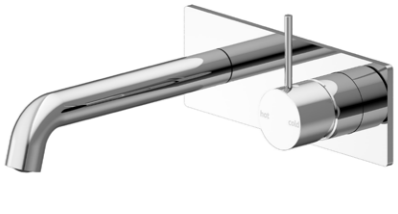

Universal Body

NRUBoo1P
Premium 35mm Universal
Wall Basin/Bath Mixer Body Only

Trim Kit

**NR221910a120tCH/NR221910a160tCH/NR221910a185tCH
/NR221910a230tCH/NR221910a260tCH**

Mecca Wall Basin/Bath Mixer 120/160/185/230/260mm
Trim Kits Only Chrome
Wels Rating: 5 Star, 6L/Min
Wels REG No. T41847/ T41614/ T41615/ T41616/ T41848
Colours Available:

Matte Black NR221910a120tMB NR221910a160tMB NR221910a185tMB NR221910a230tMB NR221910a260tMB	Gun Metal NR221910a120tGM NR221910a160tGM NR221910a185tGM NR221910a230tGM NR221910a260tGM	Brushed Nickel NR221910a120tBN NR221910a160tBN NR221910a185tBN NR221910a230tBN NR221910a260tBN	Brushed Gold NR221910a120tBG NR221910a160tBG NR221910a185tBG NR221910a230tBG NR221910a260tBG	Brushed Bronze NR221910a120tBZ NR221910a160tBZ NR221910a185tBZ NR221910a230tBZ NR221910a260tBZ	Matte White NR221910a120tMW NR221910a160tMW NR221910a185tMW NR221910a230tMW NR221910a260tMW

Whole Set

**NR221910a120CH/NR221910a160CH/NR221910a185CH
/NR221910a230CH/NR221910a260CH**

Mecca Wall Basin/Bath Mixer
120/160/185/230/260mm Chrome
Wels Rating: 5 Star, 6L/Min
Wels REG No. T41847/ T41614/ T41615/ T41616/ T41848
Colours Available: