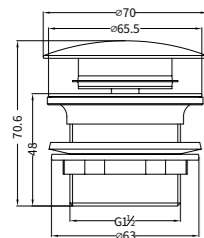

NRA706CH
Universal Pop Up Waste Chrome
Colours Available:

NRA707CH
40mm Bath Pop-Up Plug With Removable
Waste No Overflow Chrome
Colours Available:

NRFG001hsMB
Tile Insert V Channel Floor Grate 89mm
Outlet With Hole Saw Matte Black
Colours Available:

NRFG002hsMB
Tile Insert V Channel Floor Grate 50mm
Outlet With Hole Saw Matte Black
Colours Available: