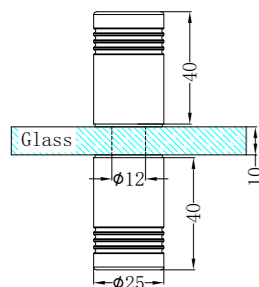

Matte Black
NRSH301aMB