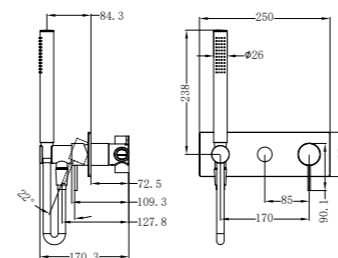

Matte Black
NR221912eMB

Gun Metal
NR221912eGM