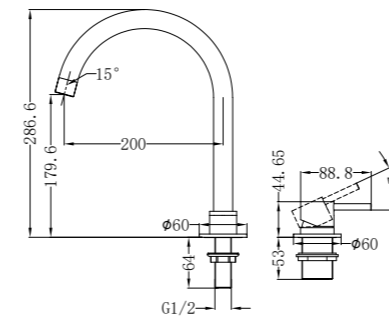

Matte Black
NR221901bMB

Gun Metal
NR221901bGM

NR221901cCH

Mecca Hob Basin Mixer Square Swivel Spout Chrome
Wels Rating: 6 Star, 4.5L/Min
Wels REG No. T35402
Colours Available: