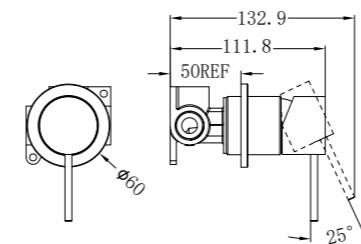

Matte Black
NR221911hMB

Gun Metal
NR221911hGM