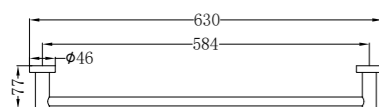

NR1924dCH

Mecca Double Towel Rail 600mm Chrome
Colours Available:

NR1924CH

Mecca Single Towel Rail 600mm Chrome
Colours Available:

NR1989CH

Mecca Towel Rack Chrome
Colours Available:

NR1986CH

Mecca Toilet Roll Holder Chrome
Colours Available: