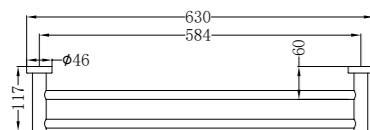

NR1924dCH

Mecca Double Towel Rail 600mm Chrome
Colours Available:

NR1924CH

Mecca Single Towel Rail 600mm Chrome
Colours Available:

NR1989CH

Mecca Towel Rack Chrome
Colours Available:

NR1986CH

Mecca Toilet Roll Holder Chrome
Colours Available: