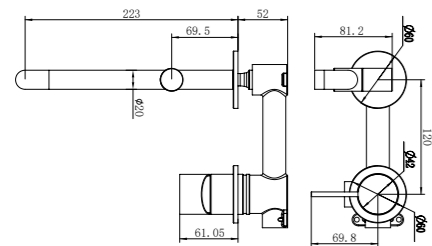

Matte Black NR221910rMB   **Gun Metal** NR221910rGM   **Brushed Nickel** NR221910rBN   **Brushed Gold** NR221910rBG   **Brushed Bronze** NR221910rBZ   **Matte White** NR221910rMW

NR221903gCH
Mecca Wall Mounted Swivel Basin/Bath Spout
Only 225mm Chrome
Colours Available: