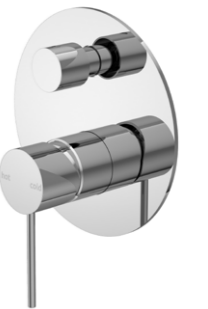

Whole Set

NR221911aCH

Mecca Shower Mixer With Divertor Chrome
Colours Available: