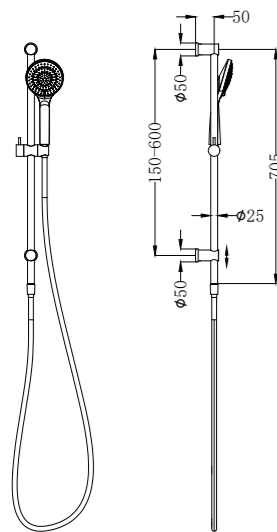

NR221905aCH

Mecca Shower Rail With Air Shower Chrome
Wels Rating: 3 Star, 9L/Min
Wels REG No. S15218
Colours Available:

NR221905bCH

Mecca Twin Shower With Air Shower Chrome
Wels Rating: Overhead Shower 3 Star, 9L/Min
Hand Shower 3 Star, 9L/Min
Wels REG No. S17346
Colours Available: