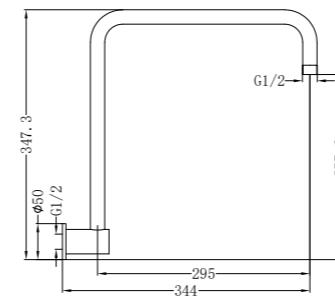

NRROA1001CH
250mm Round Shower Head Chrome
Wels Rating: 3 Star, 9.0L/Min
Wels REG No. S16683
Colours Available: