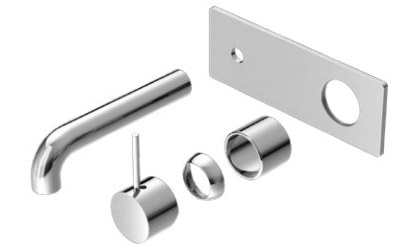

Universal Body

**NRUBoo1aP**  
Premium 35mm Universal  
Wall Basin/Bath Mixer Handle Up Body Only

Trim Kit

**NR221910b120tCH/NR221910b160tCH/NR221910b185tCH  
/NR221910b230tCH/NR221910b260tCH**

Mecca Wall Basin/Bath Mixer Handle Up  
120/160/185/230/260mm Trim Kits Only Chrome  
Wels Rating: 5 Star, 6L/Min  
Wels REG No. T41849/ T41617/ T41618/ T41619/ T41850  
Colours Available: