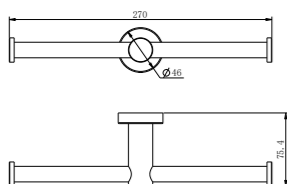

**NR1930dCH**

Mecca Single Towel Rail 800mm Chrome

**NR1930CH**

Mecca Double Towel Rail 800mm Chrome

**Matte Black** NR1930MB  
**Gun Metal** NR1930GM  
**Brushed Nickel** NR1930BN  
**Brushed Gold** NR1930BG  
**Brushed Bronze** NR1930BZ  
**Matte White** NR1930MW