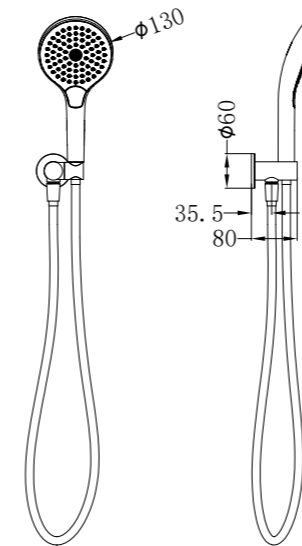

### NR221905fCH

Mecca Shower On Bracket With Air Shower II Chrome

Wels Rating: 3 Star, 9L/Min

Wels REG No. S17298

Colours Available:

Shower Angle  
Adjustable

Air Shower Mode

Water Mist Mode