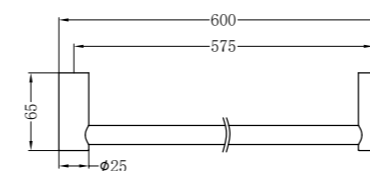

## NR2324CH

New Mecca Single Towel Rail 600mm Chrome  
Colours Available:

**Matte Black**  
NR2324MB

**Gun Metal**  
NR2324GM

**Brushed Nickel**  
NR2324BN

**Brushed Gold**  
NR2324BG

**NR2330CH**  
 New Mecca Single Towel Rail 800mm Chrome  
 Colours Available: