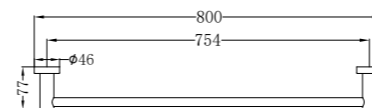

**NR1930dCH**

Mecca Single Towel Rail 800mm Chrome

**NR1930CH**

Mecca Double Towel Rail 800mm Chrome

**Matte Black** NR1930MB  
**Gun Metal** NR1930GM  
**Brushed Nickel** NR1930BN  
**Brushed Gold** NR1930BG  
**Brushed Bronze** NR1930BZ  
**Matte White** NR1930MW