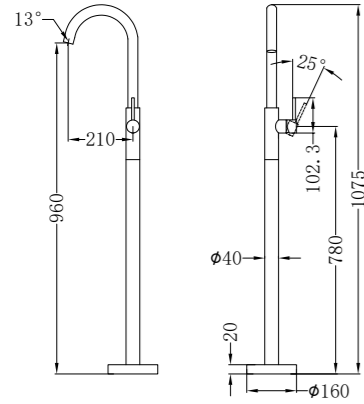

NR210903a01CH
Mecca Freestanding Bath Mixer Chrome
Wels Rating: N/A
Colours Available:

NR221903bCH
Mecca Freestanding Bath Mixer Square
Shape Chrome
Colours Available: