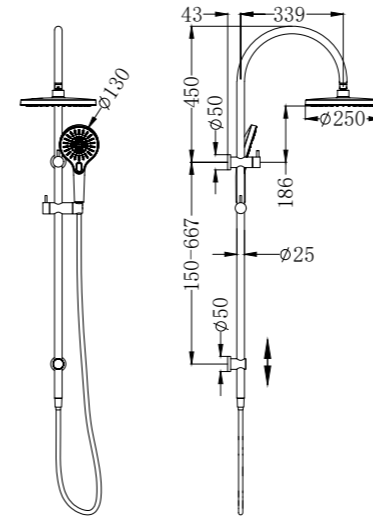

Mecca Shower  
on Bracket

**NR221905dGM**

Mecca Shower Rail Gun Metal  
 Wels Rating: 3 Star, 9L/Min  
 Wels REG No. S15220  
 Colours Available:

**Gun Metal**  
NR221905dGM

**NR221905eGM**

Mecca Twin Shower Gun Metal  
 Wels Rating: Overhead Shower 3 Star, 9L/Min  
 Hand Shower 3 Star, 9L/Min  
 Wels REG No. S17337  
 Colours Available: