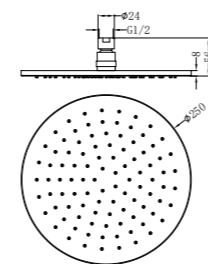

Matte Black NRROA1001MB
Gun Metal NRROA1001GM
Brushed Nickel NRROA1001BN
Brushed Gold NRROA1001BG