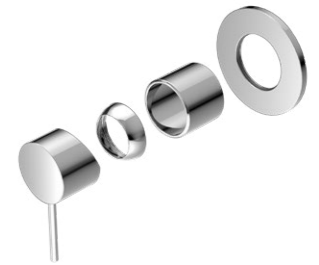

# Mecca Shower Mixer

Universal Body

**NRUB002P**  
 Premium 35mm Universal  
 Shower Mixer Body Only

Trim Kit

**NR221911tCH**  
 Mecca Shower Mixer 80mm Plate  
 Trim Kits Only Chrome  
 Colours Available: