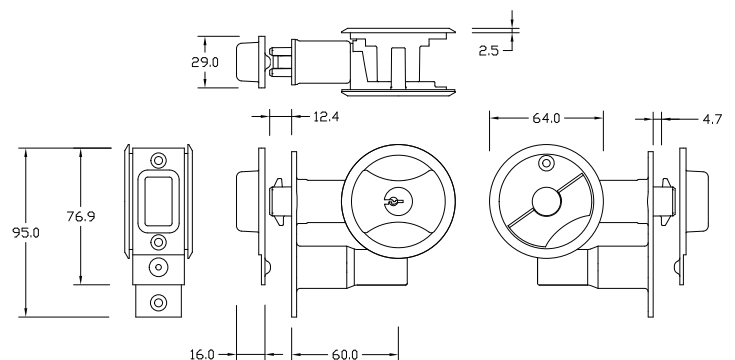

Inside

Locked or unlocked by turn-plate

7400 Privacy Set

Order Code

7400SPDP
7400CPDP

Outside

Emergency release button opened by coin or screwdriver

Inside

Locked or unlocked by turn-plate