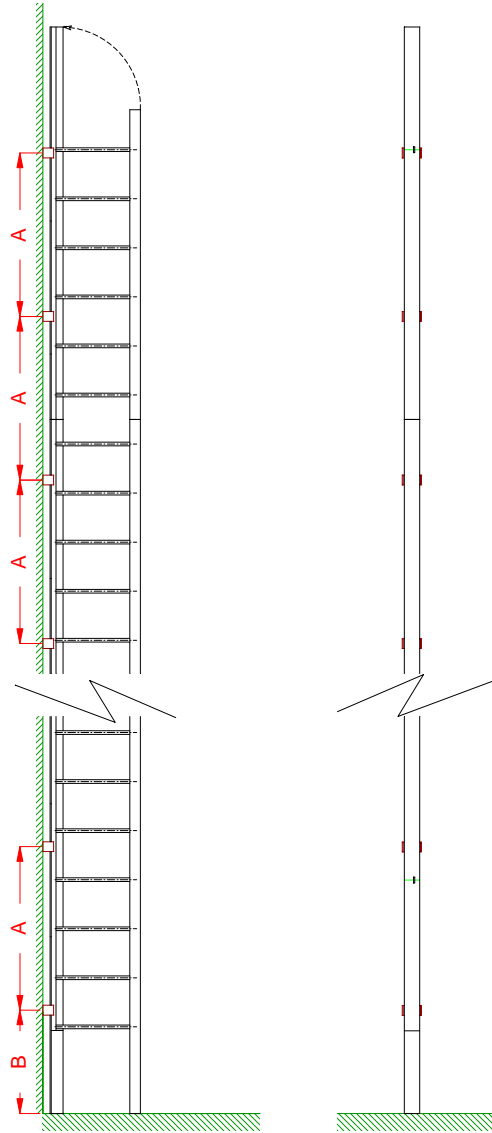

# STANDARD MINI-JOMY LADDER PERPENDICULAR TO THE WALL

*Front View*

*Side View*

*Top View*

Dimensions		
A	max. 1000mm	max. 3' 3 3/8"
B	max. 650mm	max. 2'1"
C	605mm	1' 11 13/16"
D	133mm	5 1/4"
E	120mm	4 3/4"