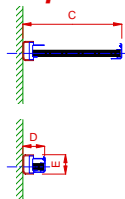

# STANDARD MINI-JOMY LADDER PERPENDICULAR TO THE WALL

*Front View*

*Side View*

*Top View*

Dimensions		
A	max. 1000mm	max. 3' 3 3/8"
B	max. 650mm	max. 2'1"
C	605mm	1' 11 13/16"
D	133mm	5 1/4"
E	120mm	4 3/4"