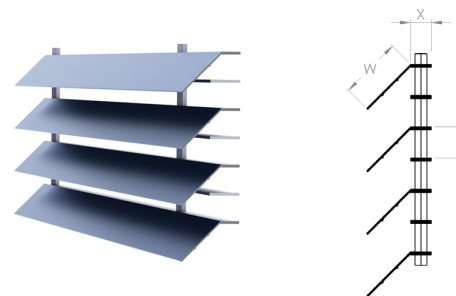

Louvreclad Mirage Series® Combination (MSC)								
Louvreclad Code	Toe Depth	Thickness	Blade Drop	Blade Angle	Blade Pitch	Trafficable	Free Open Area	Weight / m²
	"X" (mm)	"Z" (mm)	"W" (mm)	A°	"Y" (mm)	Yes / No		
MSC-20360/135	20	3	60	135	30	✓	71%	11.4
MSC-32360/135	32	3	60	135	30	✓	78%	14.7
MSC-40360/135	40	3	60	135	30	✓	78%	16.8
MSC-20380/135	20	3	80	135	30	✓	71%	12.9
MSC-32380/135	32	3	80	135	30	✓	76%	16.1