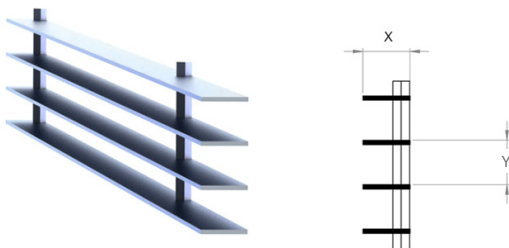

DRAFT SPECIFICATION

Screens will be Louvreclad Mirage Series® type (state type from options below)

Base Material & Finish

Screens will be manufactured in [powder coated/anodised] aluminium finish in [state colour]

Installation and Mounting

Installation and mounting details will be designed in accordance with proprietary systems and recommendations as designed and manufactured by Louvreclad Pty. Ltd. Phone: 1300 165 678 Email: sales@louvreclad.com

Base Material

- Extruded Aluminium

Finishes Available

Choose from the following range of finishes:

- complete powder coated range
- complete anodised range

Specialised coatings are also available on request.

Mirage Series® Types

- Mirage Series® Grating (MSG)