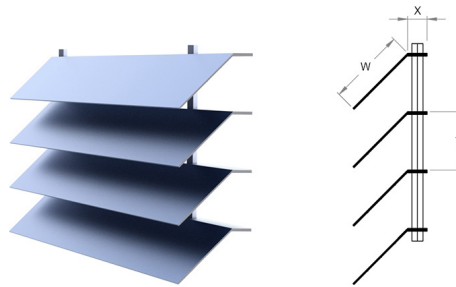

Louvreclad Mirage Series® Sunscreens (MSS)								
Louvreclad Code	Toe Depth	Thickness	Blade Drop	Blade Angle	Blade Pitch	Trafficable	Free Open Area	Weight / m²
	"X" (mm)	"Z" (mm)	"W" (mm)	A°	"Y" (mm)	Yes / No		
MSS-32360/100-60	32	3	60	100	60	✘	15%	10.3
MSS-20345/135-30	20	3	45	135	30	✘	63%	13.6
MSS-20345/135-60	20	3	45	135	60	✘	68%	7.6
MSS-20360/135-30	20	3	60	135	30	✘	63%	15.7
MSS-20360/135-60	20	3	60	135	60	✘	68%	8.7
MSS-32360/135-30	32	3	60	135	30	✓	63%	19.0
MSS-32360/135-60	32	3	60	135	60	✘	68%	10.3
MSS-40360/135-30	40	3	60	135	30	✓	63%	21.1
MSS-40360/135-60	40	3	60	135	60	✘	67%	11.4
MSS-20380/135-30	20	3	80	135	30	✘	63%	18.6
MSS-20380/135-60	20	3	80	135	60	✘	67%	10.2
MSS-32380/135-30	32	3	80	135	30	✓	63%	21.9
MSS-32380/135-60	32	3	80	135	60	✘	67%	11.8
MSS-32360/160-30	32	3	60	160	30	✓	87%	19.0
MSS-32360/160-60	32	3	60	160	60	✘	90%	10.3