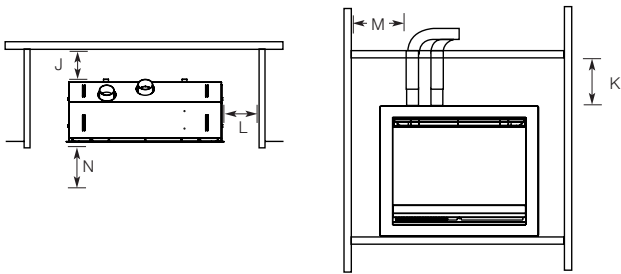

W: www.realflame.com.au

TECHNICAL SPECIFICATIONS

INSPIRE RANGE

MINIMUM FRAMEOUT DIMENSIONS

TRIM & UNIT DIMENSIONS

CLEARANCE TO COMBUSTIBLES

Model	A	B	C*
700	570	710	400
900	570	910	400
1100	570	1110	400

*allows for flue attachment and required clearance to flue