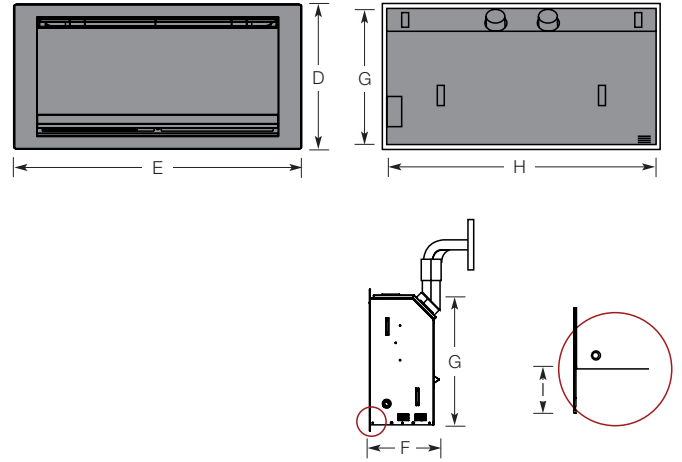

W: www.realflame.com.au

TECHNICAL SPECIFICATIONS

INSPIRE RANGE

MINIMUM FRAMEOUT DIMENSIONS

TRIM & UNIT DIMENSIONS

CLEARANCE TO COMBUSTIBLES

Model	A	B	C*
700	570	710	400
900	570	910	400
1100	570	1110	400

*allows for flue attachment and required clearance to flue