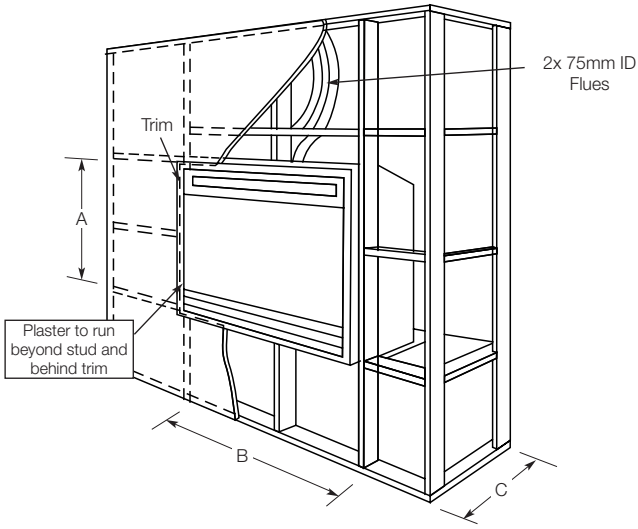

W: www.realflame.com.au

TECHNICAL SPECIFICATIONS

INSPIRE RANGE

MINIMUM FRAMEOUT DIMENSIONS

TRIM & UNIT DIMENSIONS

CLEARANCE TO COMBUSTIBLES

Model	A	B	C*
700	570	710	400
900	570	910	400
1100	570	1110	400

*allows for flue attachment and required clearance to flue