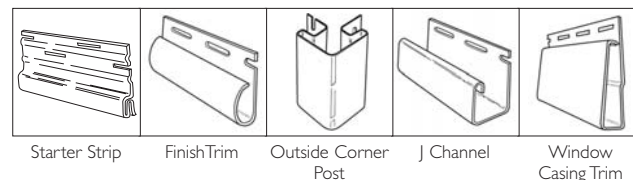

SENTRY

...another beautiful option

Mitten™

VINYL AUSTRALIA Pty Ltd

COLOUR RANGE

* Check actual samples for colour due to limitations in printing matching. * Check with distributor for colour availability.

Competitive Analysis	Wood Cladding	Fibre Cement	Sentry
Virtually Maintenance Free	no	no	yes
Energy Efficient	no	no	yes
Impact Resistant	no	somewhat	yes
Virtually Invisible Seams	no	no	yes
Insect Resistant	no	yes	yes
Inhibits Mould	no	no	yes
Deadens Outside Noises	no	yes	yes
Will not Support Combustion	no	yes	yes
Complete Trim System	yes	no	yes

** The wind load data was calculated from negative wind pressure values, derived from wind tunnel testing using standard application techniques. the relationship between negative wind pressure and kilometres per hour is theoretical, industry-accepted calculation performed by an accredited lab. Values can be greatly enhanced by increasing nail head sizes or adding washers.

TRIMS ACCESSORIES & SOFFIT

D5 Soffit is ideal for EAVE LINING & GABLE ENDS, completing those difficult to paint areas. Using Sentry D5 Soffit will create a stunning, virtually maintenance-free exterior. To see a complete selection of available products, visit our website at www.mittenvinyl.com.au

- Available in **8 act®** colours
- Premium weathering performance, superior wind resistance
- Lifetime Transferable Warranty with 25-Year fade resistance

GABLE VENTS

Fully functional vent, screened for complete insect protection.

- State of the art copolymer construction with U.V. stabilised colour moulded throughout.
- Paintable surface
- Extra spacing to insert cladding
- Ease of installation
- Economical
- Resists warping and impact

SHUTTERS

The perfect style - Fit for any home - Custom Made