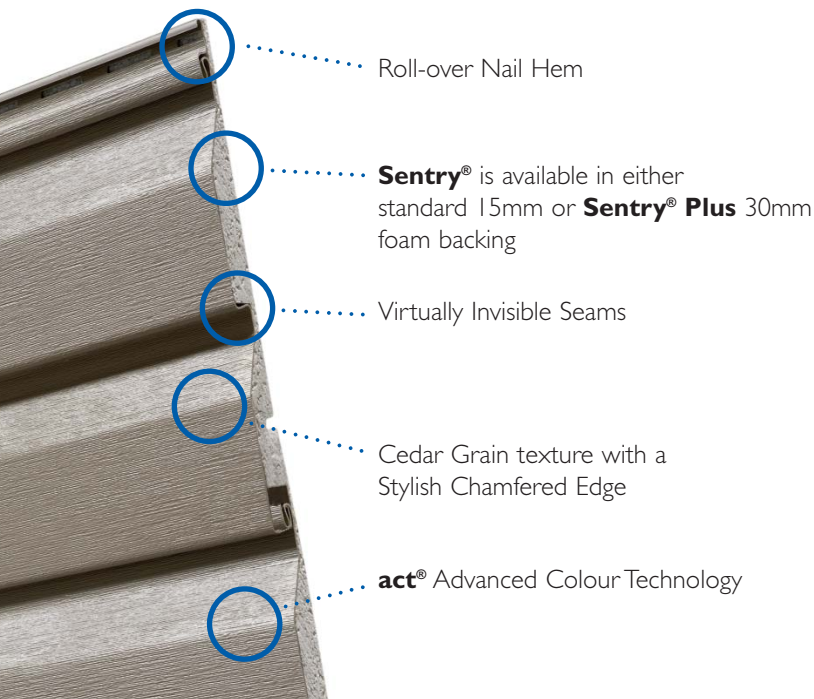

SENTRY

...another beautiful option

Mitten™

VINYL AUSTRALIA Pty Ltd