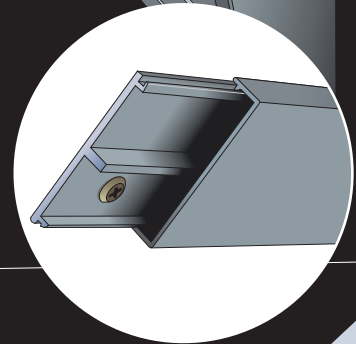

Specifications

Supaslat™ - internal rib for extra strength

DIMENSIONS

Aluminium Extrusion -

- 50 x 10 x 1.2mm
- 75 x 15 x 1.7mm

Variable spacings - Rescode compliant
B22 & A15 "overlooking" 10 - 50mm spacings
50% up to 90% privacy/blockout

New Louvre System
Beautiful sleek lines with NO WELDS
50 x 10 x 1.2mm
75 x 15 x 1.7mm
50 x 1.2mm elliptical
100mm x 1.7mm elliptical

Handrails

MetalART Industries Pty Ltd

Unit 2/224 - 226 Settlement Road
Thomastown Vic. Australia 3074
P: 9464 6880 F: 9464 6185
E: admin@metalartindustries.com.au