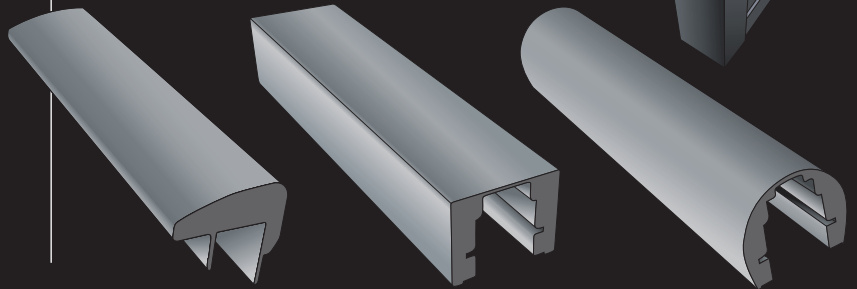

Specifications

Supaslat™ - internal rib for extra strength

DIMENSIONS

Aluminium Extrusion -

- 50 x 10 x 1.2mm
- 75 x 15 x 1.7mm

Variable spacings - Rescode compliant
B22 & A15 "overlooking" 10 - 50mm spacings
50% up to 90% privacy/blockout

New Louvre System
Beautiful sleek lines with NO WELDS
50 x 10 x 1.2mm
75 x 15 x 1.7mm
50 x 1.2mm elliptical
100mm x 1.7mm elliptical

Handrails

MetalART Industries Pty Ltd

Unit 2/224 - 226 Settlement Road
Thomastown Vic. Australia 3074
P: 9464 6880 F: 9464 6185
E: admin@metalartindustries.com.au